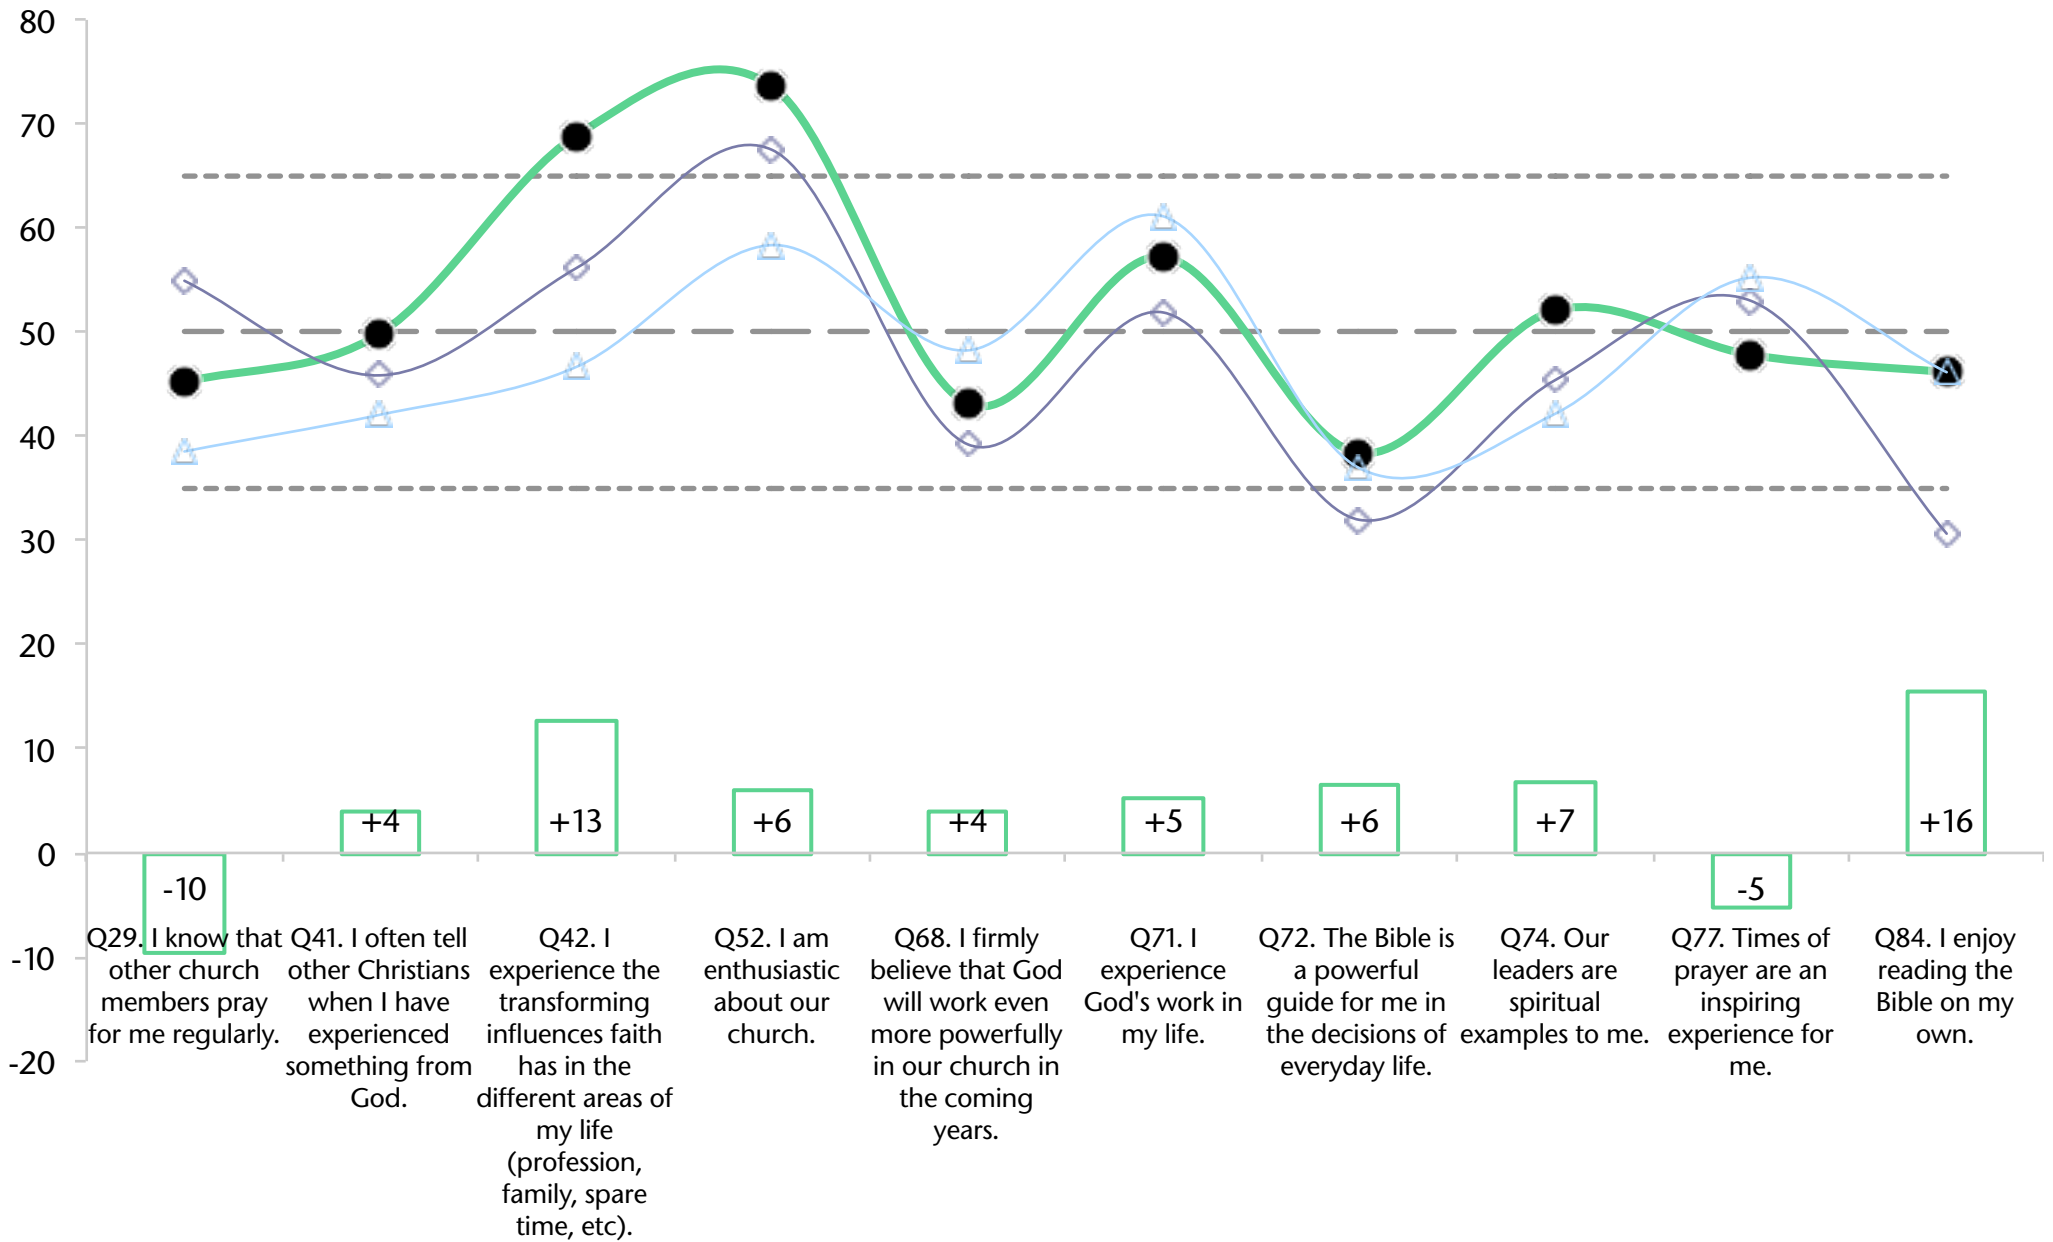

Adult Attendance Growth

Survey Participants by Age Groups and Gender

Quality Characteristic Current Profile

Dynamic Progress

Empowering Leadership Current Profile

EL Dynamic Progress

Gift-based Ministry Current Profile

GbM Dynamic Progress

Last Change
 - - - - High (65)
 - - - - Average (50)
 - - - - Low (35)
● Current
 ◆ Profile 2
 ▲ Profile 1

Passionate Spirituality Current Profile

PS Dynamic Progress

Last Change
 - - - - High (65)
 - - - - Average (50)
 - - - - Low (35)
● Current
 ◆ Profile 2
 ▲ Profile 1

Effective Structures Current Profile

ES Dynamic Progress

Last Change
 - - - High (65) - - - Average (50) - - - Low (35)
● Current ◇ Profile 2 △ Profile 1

Inspiring Worship Service Current Profile

■ Current
 High (65)
 Average (50)
 Low (35)

IWS Dynamic Progress

Last Change
 - - - - High (65)
 - - - - Average (50)
 - - - - Low (35)
● Current
 ◆ Profile 2
 ▲ Profile 1

Holistic Small Groups Current Profile

HSG Dynamic Progress

Last Change
 - - - High (65) - - - Average (50) - - - Low (35)
● Current ◆ Profile 2 □ Profile 1