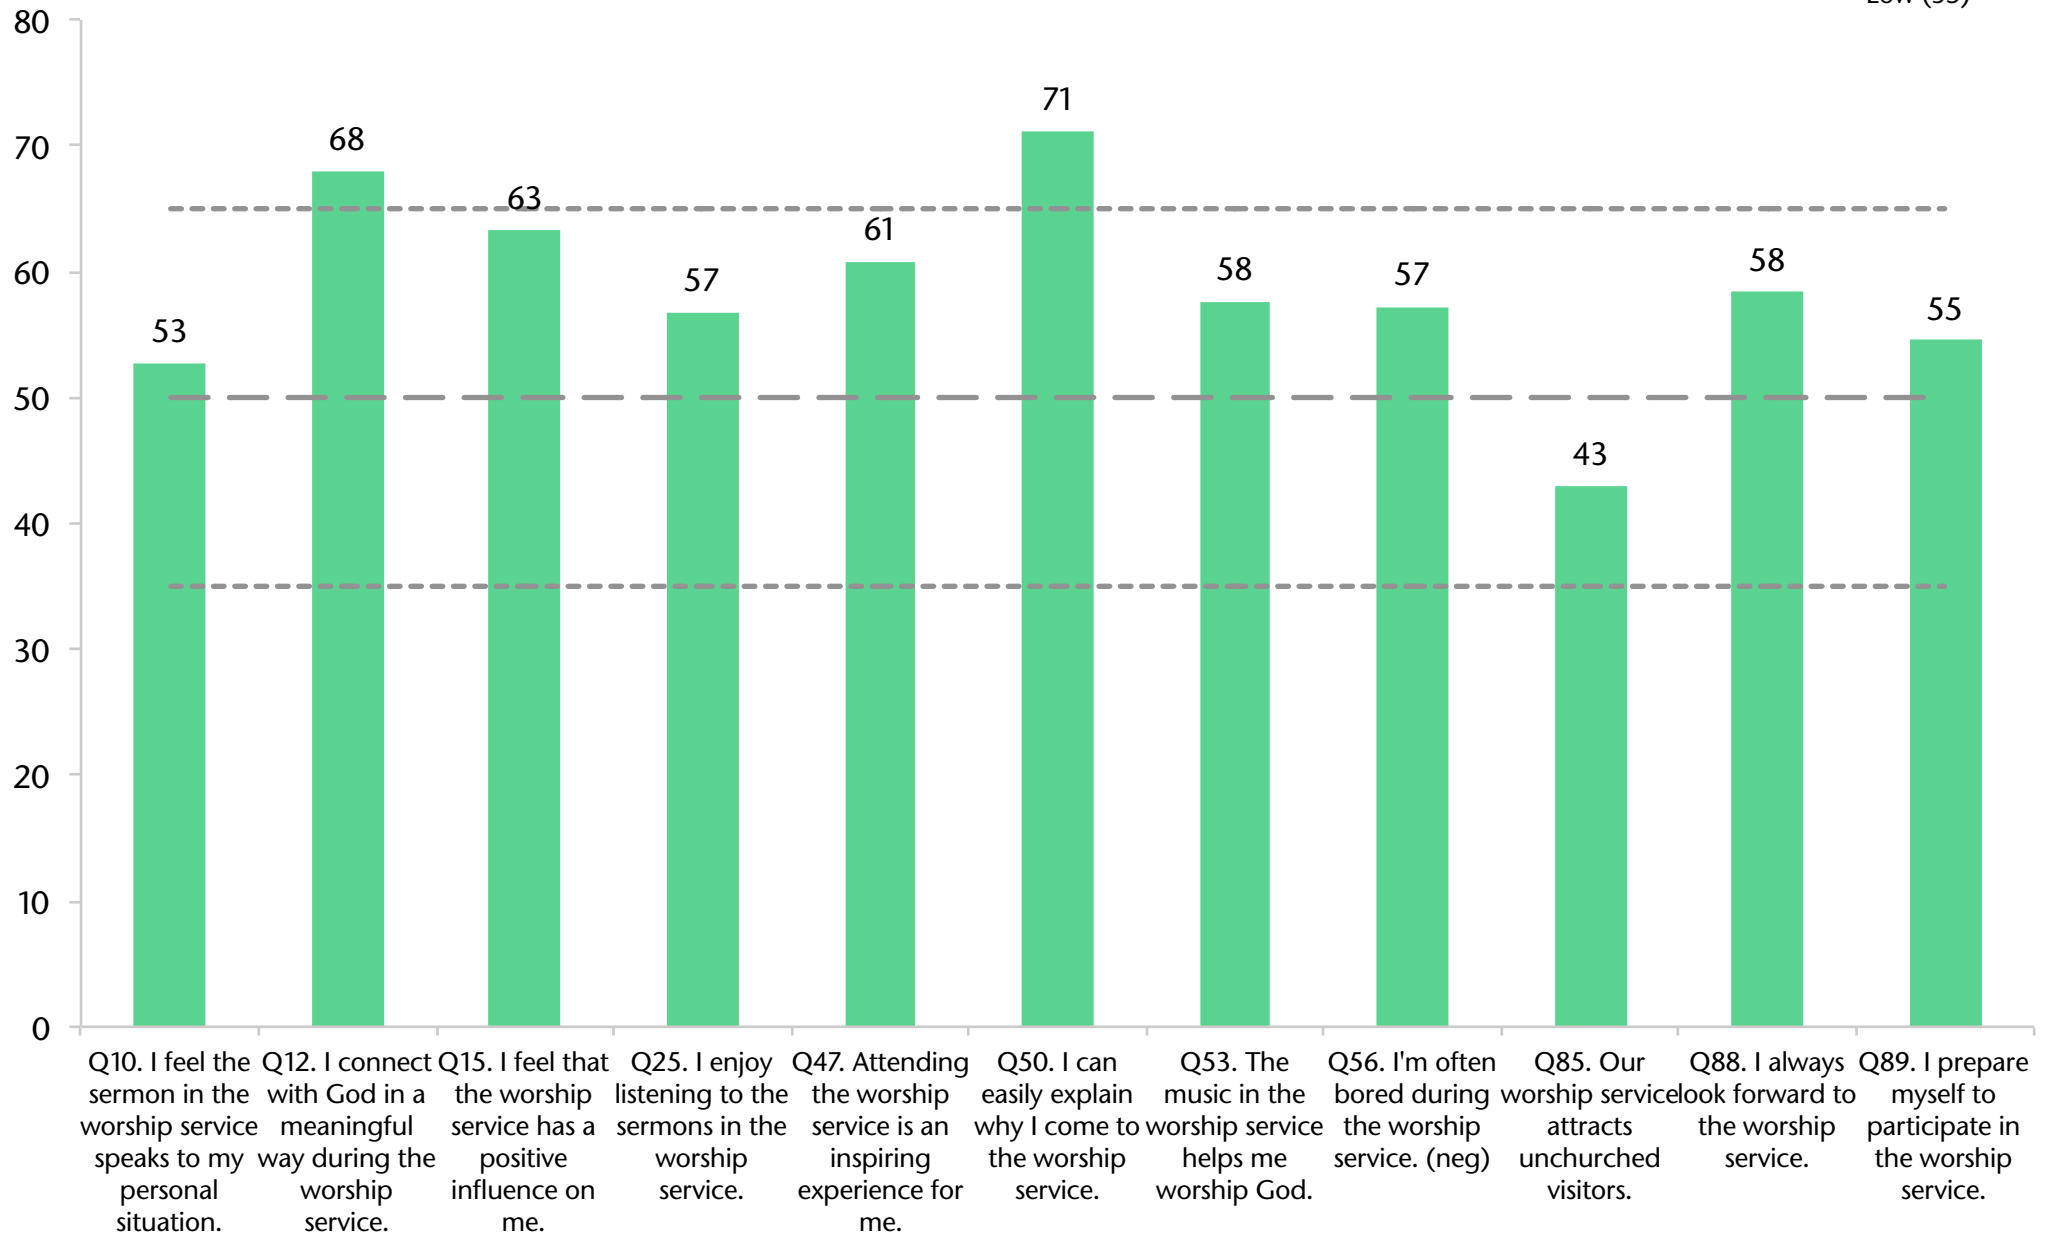

Effective Structures Current Profile

ES Dynamic Progress

Last Change
 - - - High (65) - - - Average (50) - - - Low (35)
● Current ◇ Profile 2 △ Profile 1

Inspiring Worship Service Current Profile

■ Current
 High (65)
 Average (50)
 Low (35)

IWS Dynamic Progress

Last Change
 - - - - High (65)
 - - - - Average (50)
 - - - - Low (35)
● Current
 ◆ Profile 2
 ▲ Profile 1

Holistic Small Groups Current Profile

HSG Dynamic Progress

Last Change
 - - - High (65) - - - Average (50) - - - Low (35)
● Current ◆ Profile 2 □ Profile 1

Need-oriented Evangelism Current Profile

NoE Dynamic Progress

Last Change
 - - - High (65)
 - - - Average (50)
 - - - Low (35)
● Current
 ◆ Profile 2
 ▲ Profile 1

Loving Relationships Current Profile

LR Dynamic Progress