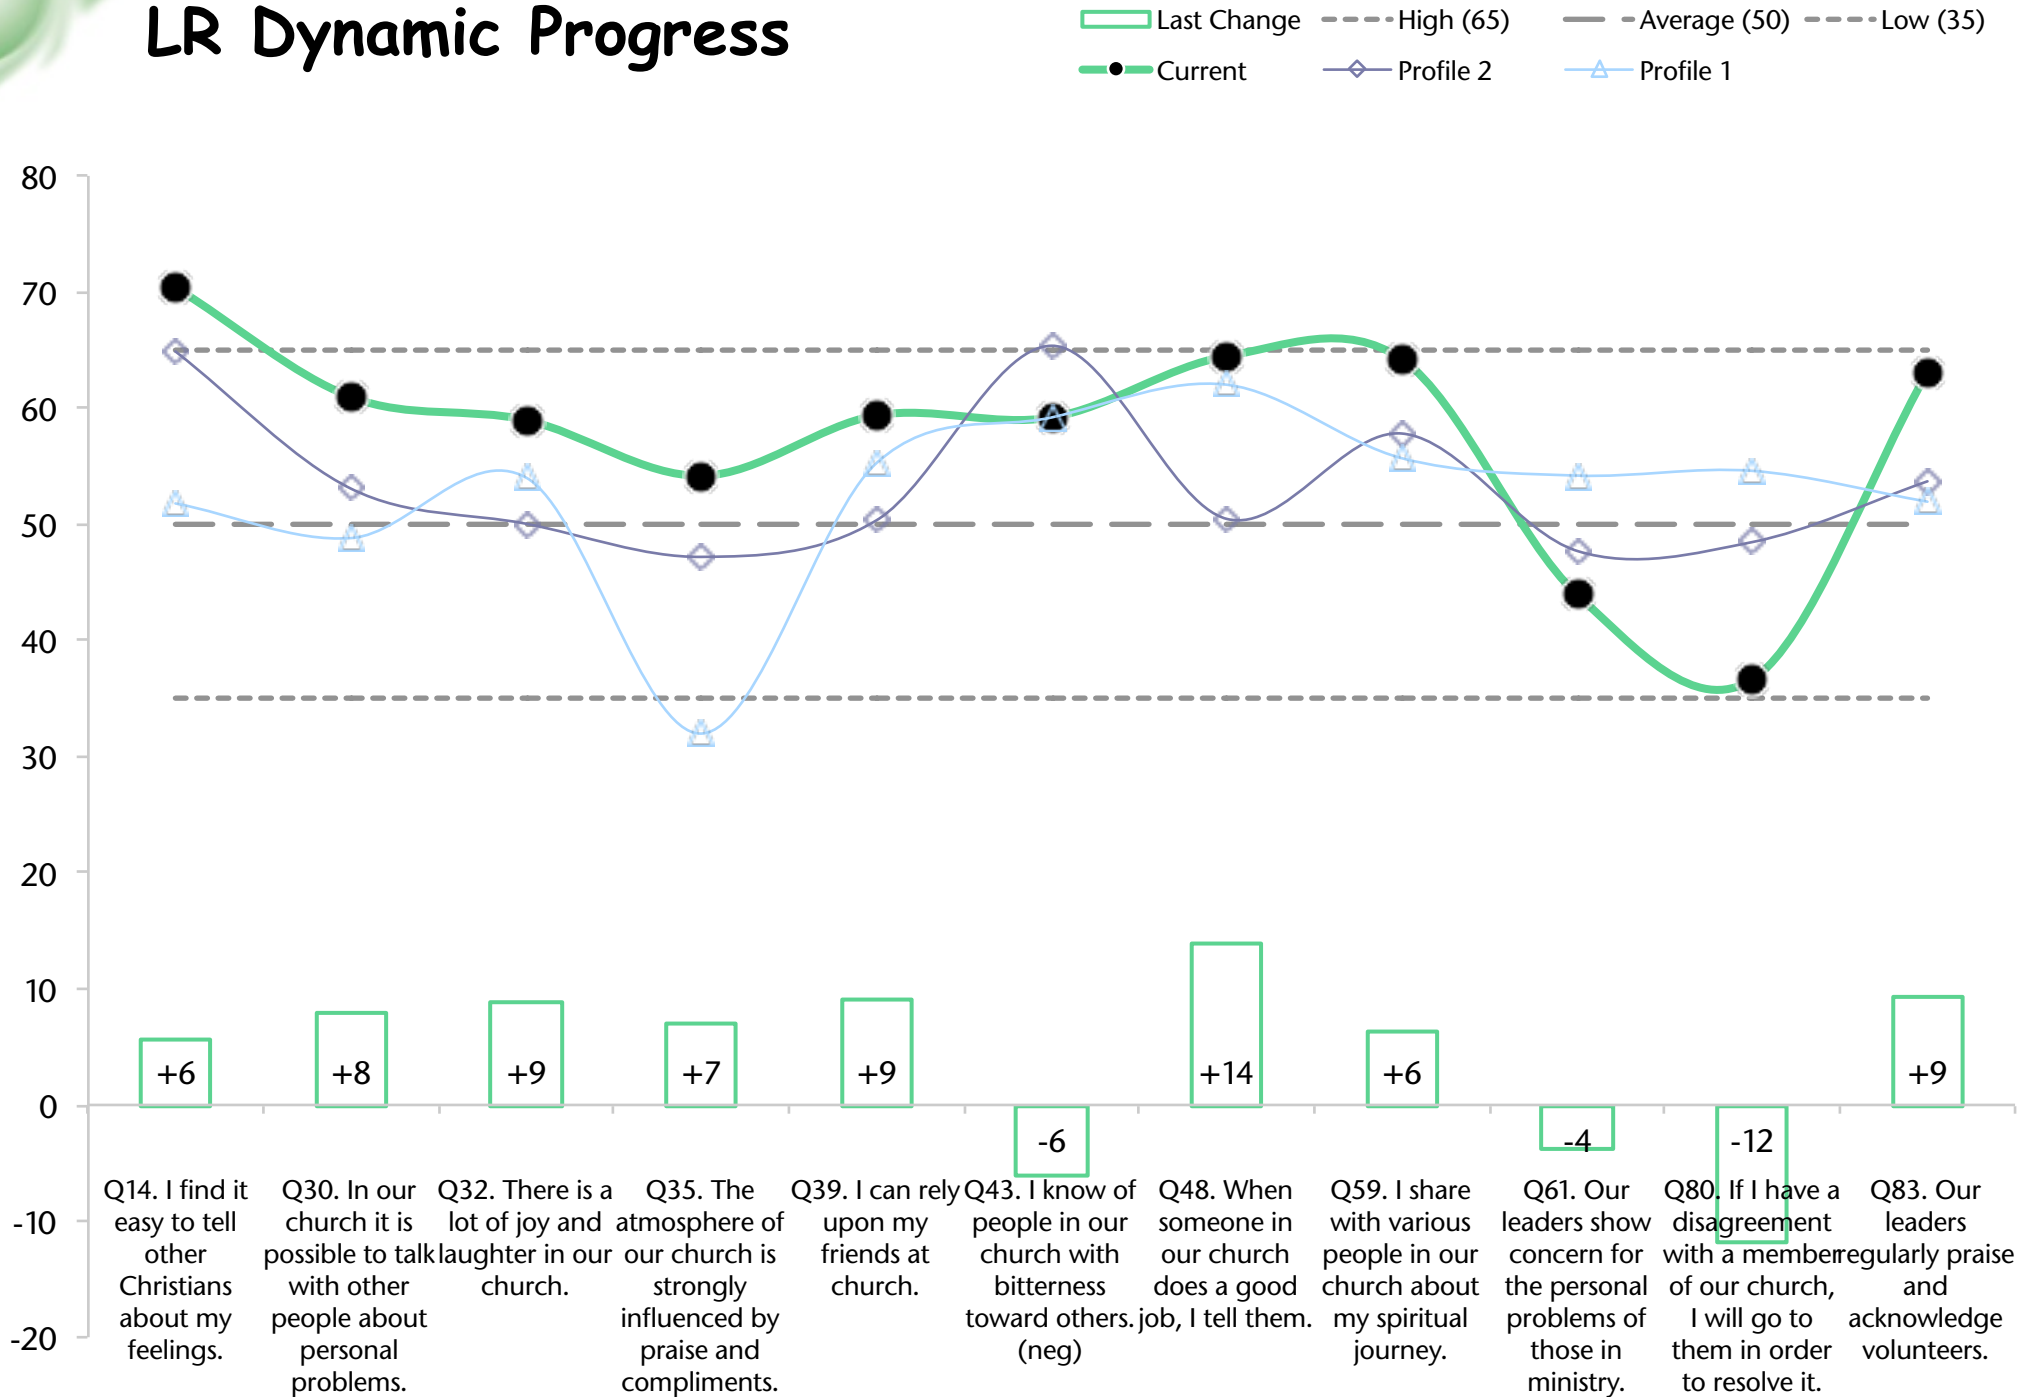

Adult Attendance Growth

Survey Participants by Age Groups and Gender

Quality Characteristic Current Profile

Dynamic Progress

Empowering Leadership Current Profile

EL Dynamic Progress

Gift-based Ministry Current Profile

Effective Structures Current Profile

ES Dynamic Progress

Last Change
 - - - High (65) - - - Average (50) - - - Low (35)
● Current ◇ Profile 2 △ Profile 1

Inspiring Worship Service Current Profile

■ Current
 High (65)
 Average (50)
 Low (35)

IWS Dynamic Progress

Last Change
 - - - - High (65)
 - - - - Average (50)
 - - - - Low (35)
● Current
 ◆ Profile 2
 ▲ Profile 1

Holistic Small Groups Current Profile

HSG Dynamic Progress

Last Change
 - - - High (65) - - - Average (50) - - - Low (35)
● Current ◆ Profile 2 □ Profile 1

Need-oriented Evangelism Current Profile

NoE Dynamic Progress

Last Change
 - - - High (65)
 - - - Average (50)
 - - - Low (35)
● Current
 ◆ Profile 2
 ▲ Profile 1

Loving Relationships Current Profile

LR Dynamic Progress