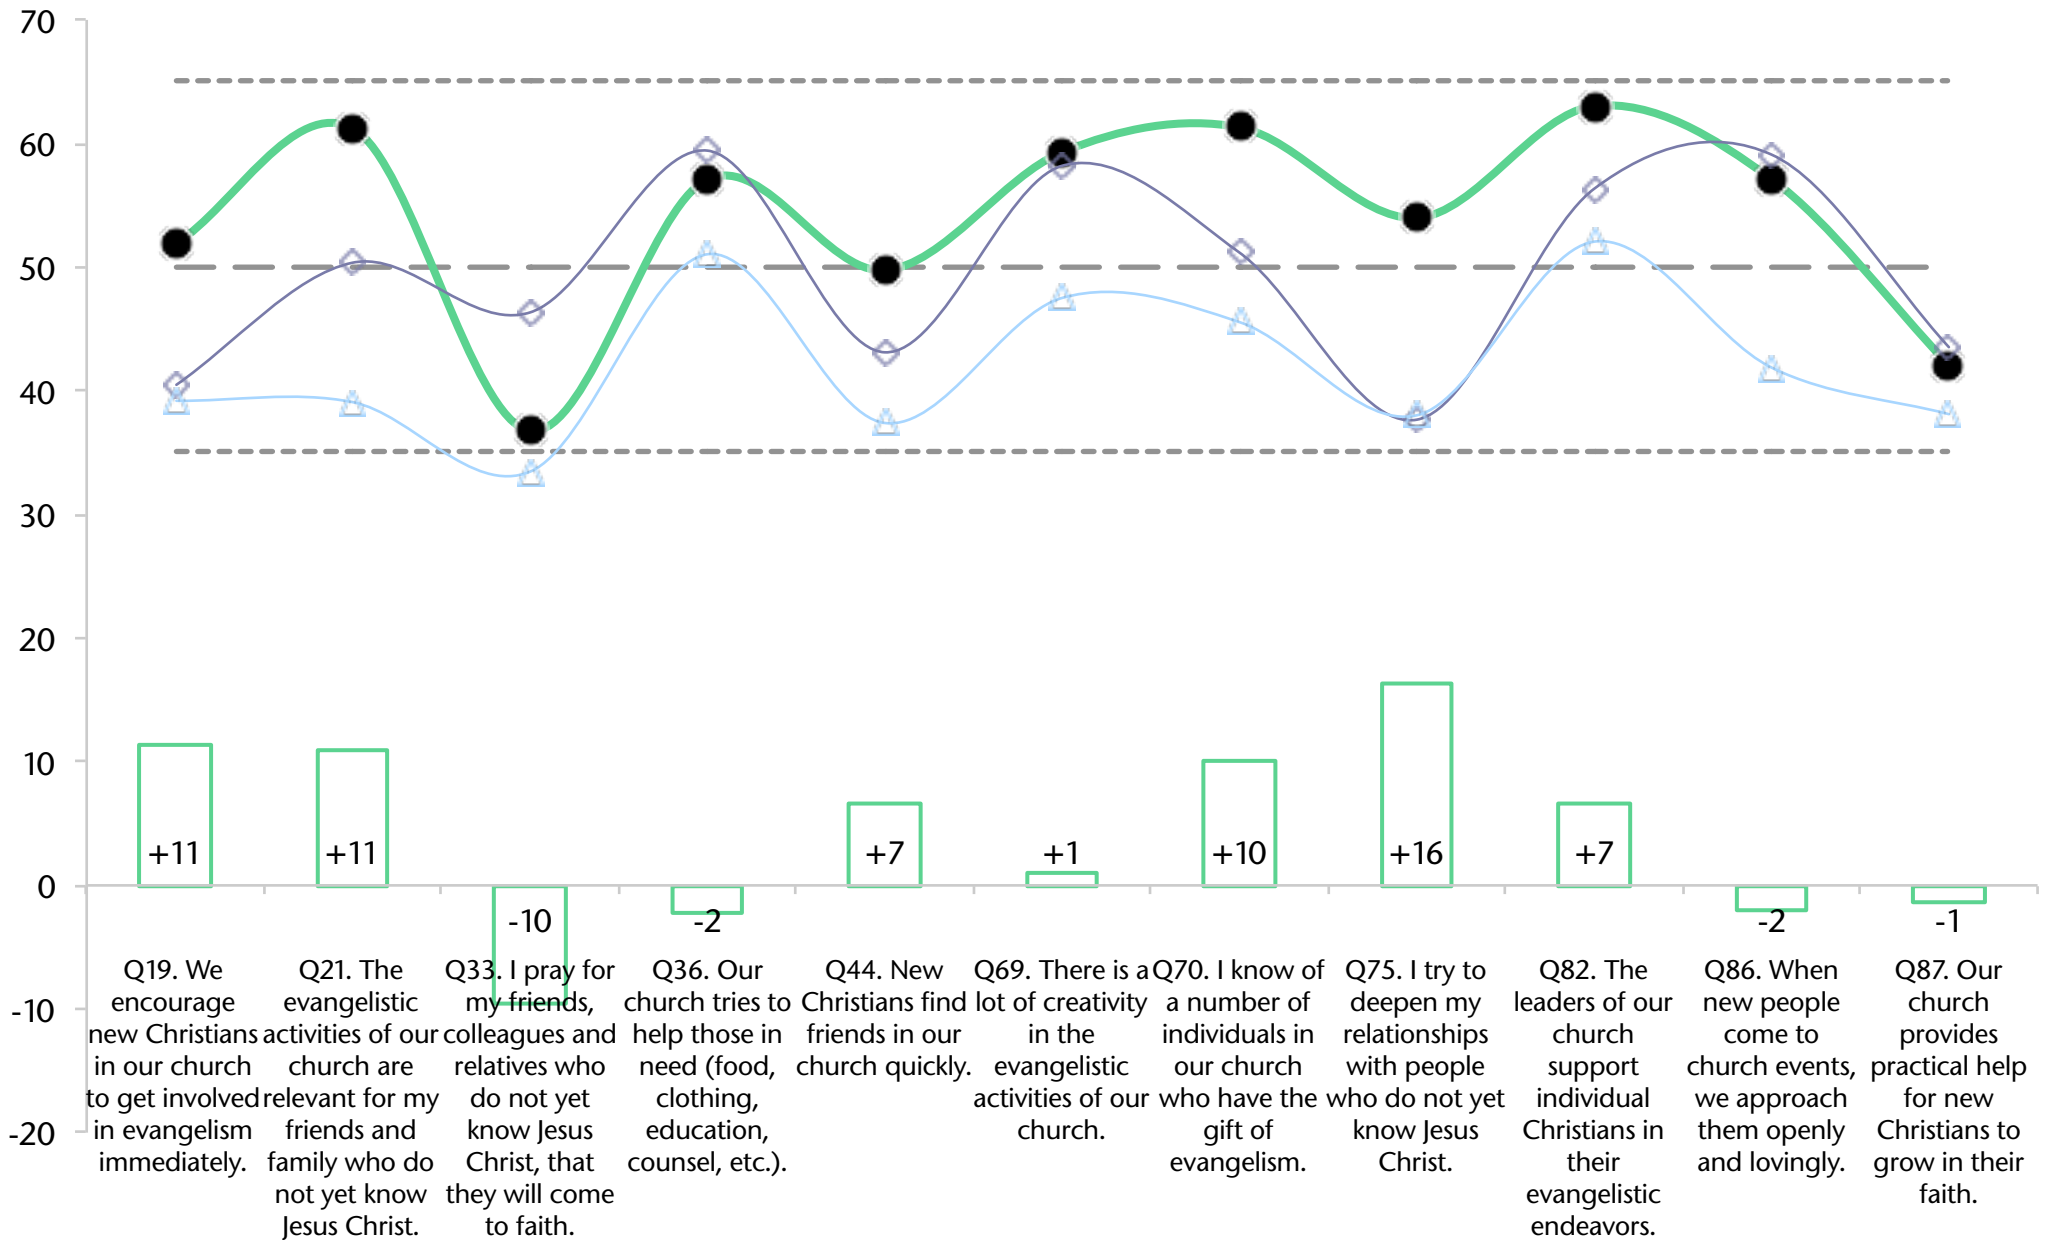

Effective Structures Current Profile

ES Dynamic Progress

Last Change
 - - - High (65) - - - Average (50) - - - Low (35)
● Current ◇ Profile 2 △ Profile 1

Inspiring Worship Service Current Profile

■ Current
 High (65)
 Average (50)
 Low (35)

IWS Dynamic Progress

Last Change
 - - - - High (65)
 - - - - Average (50)
 - - - - Low (35)
● Current
 ◆ Profile 2
 ▲ Profile 1

Holistic Small Groups Current Profile

HSG Dynamic Progress

Last Change
 - - - High (65) - - - Average (50) - - - Low (35)
● Current ◆ Profile 2 □ Profile 1

Need-oriented Evangelism Current Profile

NoE Dynamic Progress

Last Change
 - - - High (65)
 - - - Average (50)
 - - - Low (35)
● Current
 ◆ Profile 2
 ▲ Profile 1

Loving Relationships Current Profile

LR Dynamic Progress