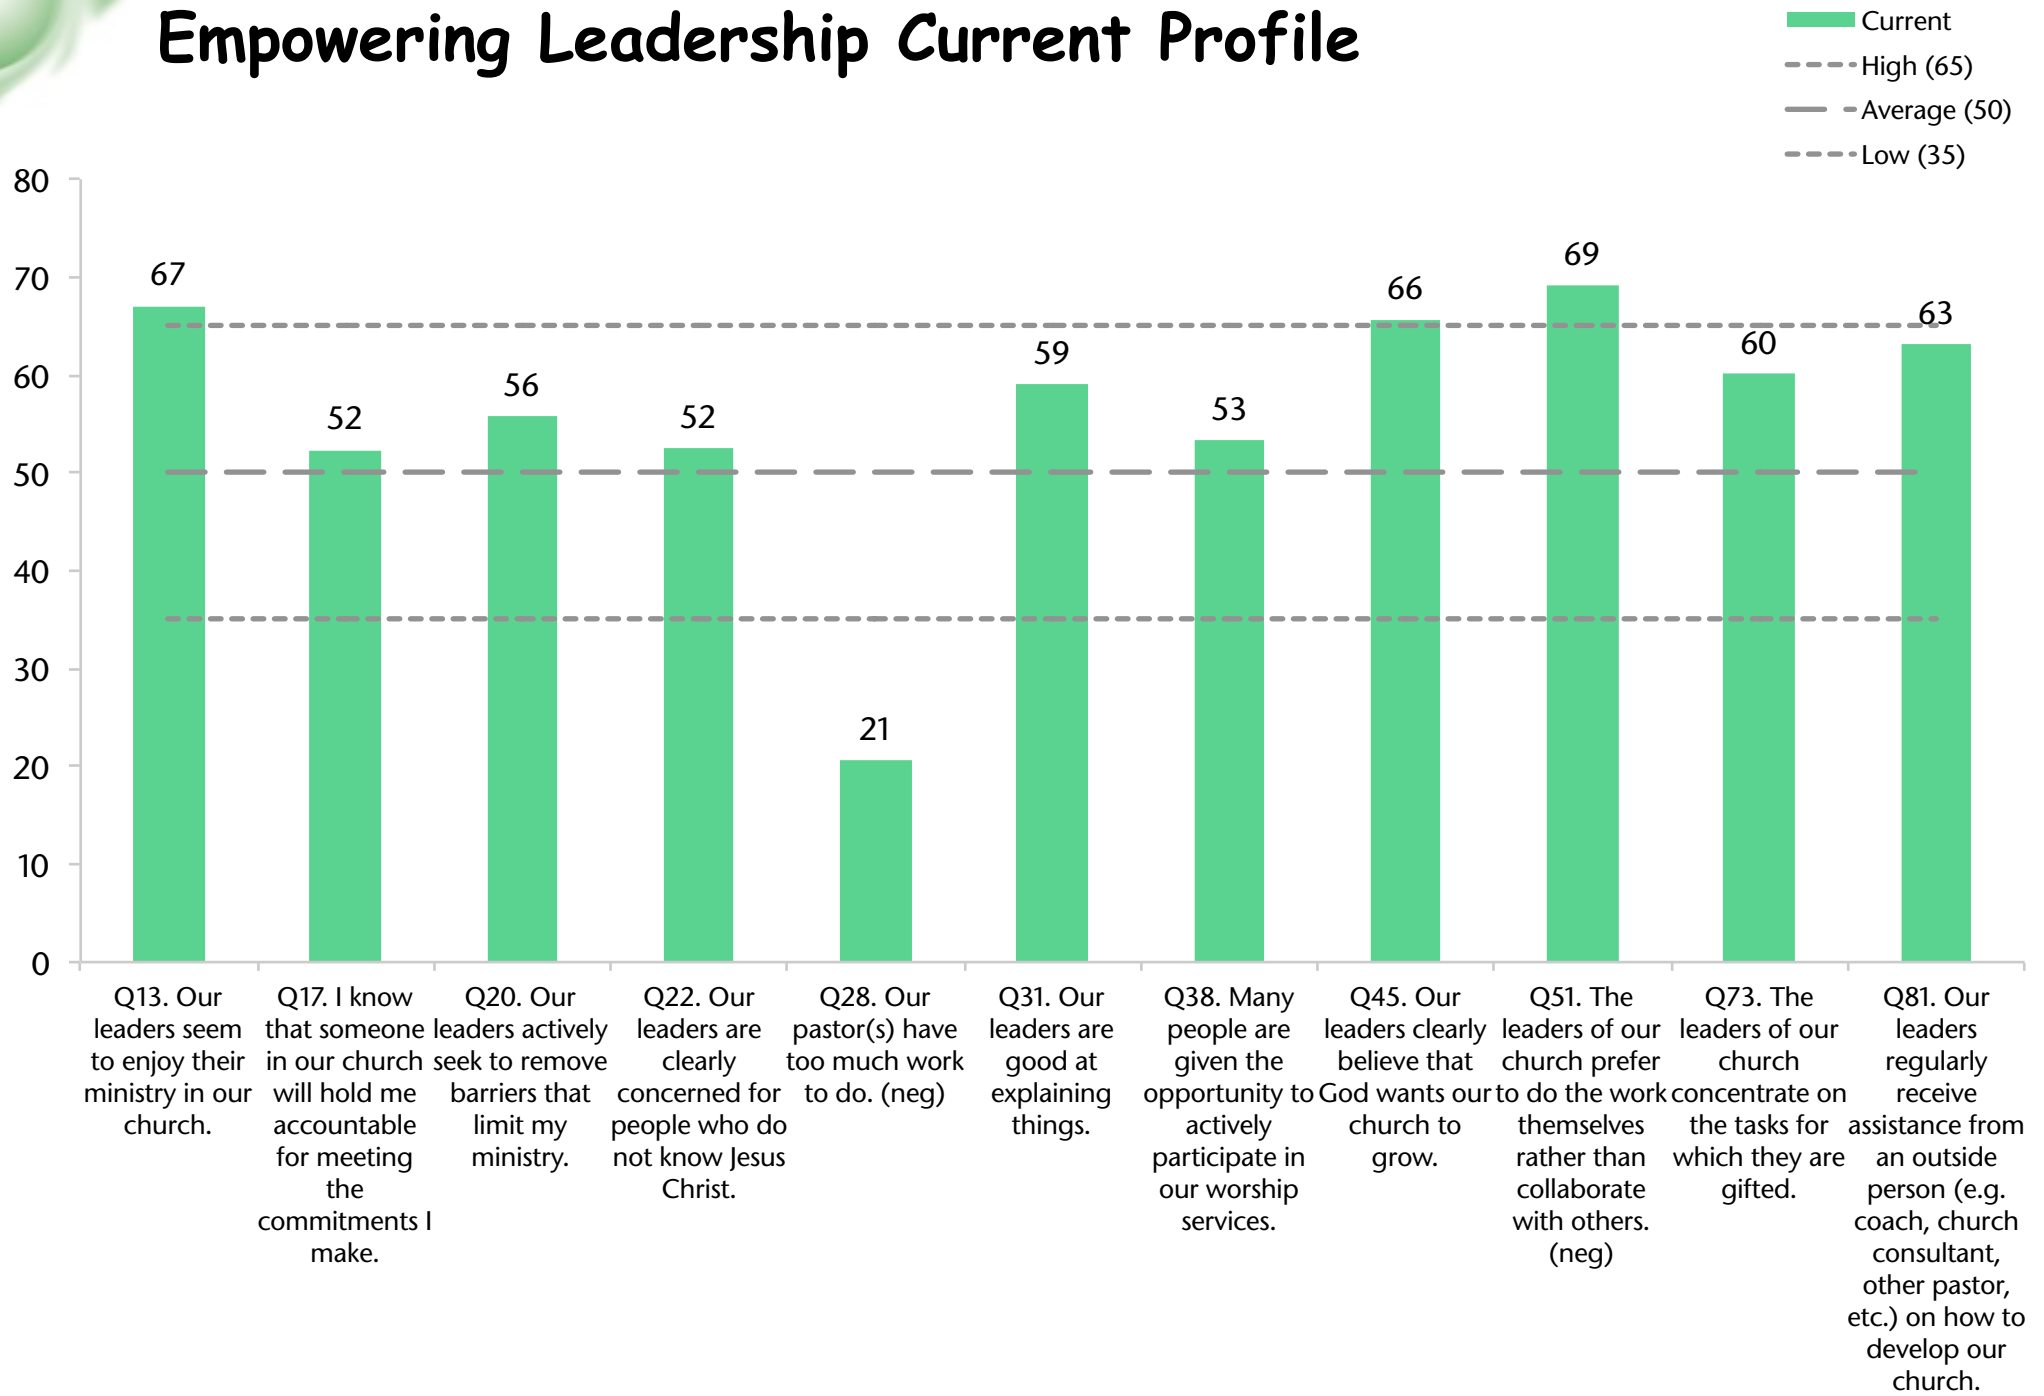

Adult Attendance Growth

Survey Participants by Age Groups and Gender

Quality Characteristic Current Profile

Dynamic Progress

Empowering Leadership Current Profile

EL Dynamic Progress

Gift-based Ministry Current Profile

GbM Dynamic Progress

Last Change
 - - - - High (65)
 - - - - Average (50)
 - - - - Low (35)
● Current
 ◆ Profile 2
 ▲ Profile 1

Passionate Spirituality Current Profile

PS Dynamic Progress

Last Change
 - - - - High (65)
 - - - - Average (50)
 - - - - Low (35)
● Current
 ◆ Profile 2
 ▲ Profile 1

Effective Structures Current Profile

ES Dynamic Progress

Last Change
 - - - High (65) - - - Average (50) - - - Low (35)
● Current ◇ Profile 2 △ Profile 1

Inspiring Worship Service Current Profile

■ Current
 High (65)
 Average (50)
 Low (35)