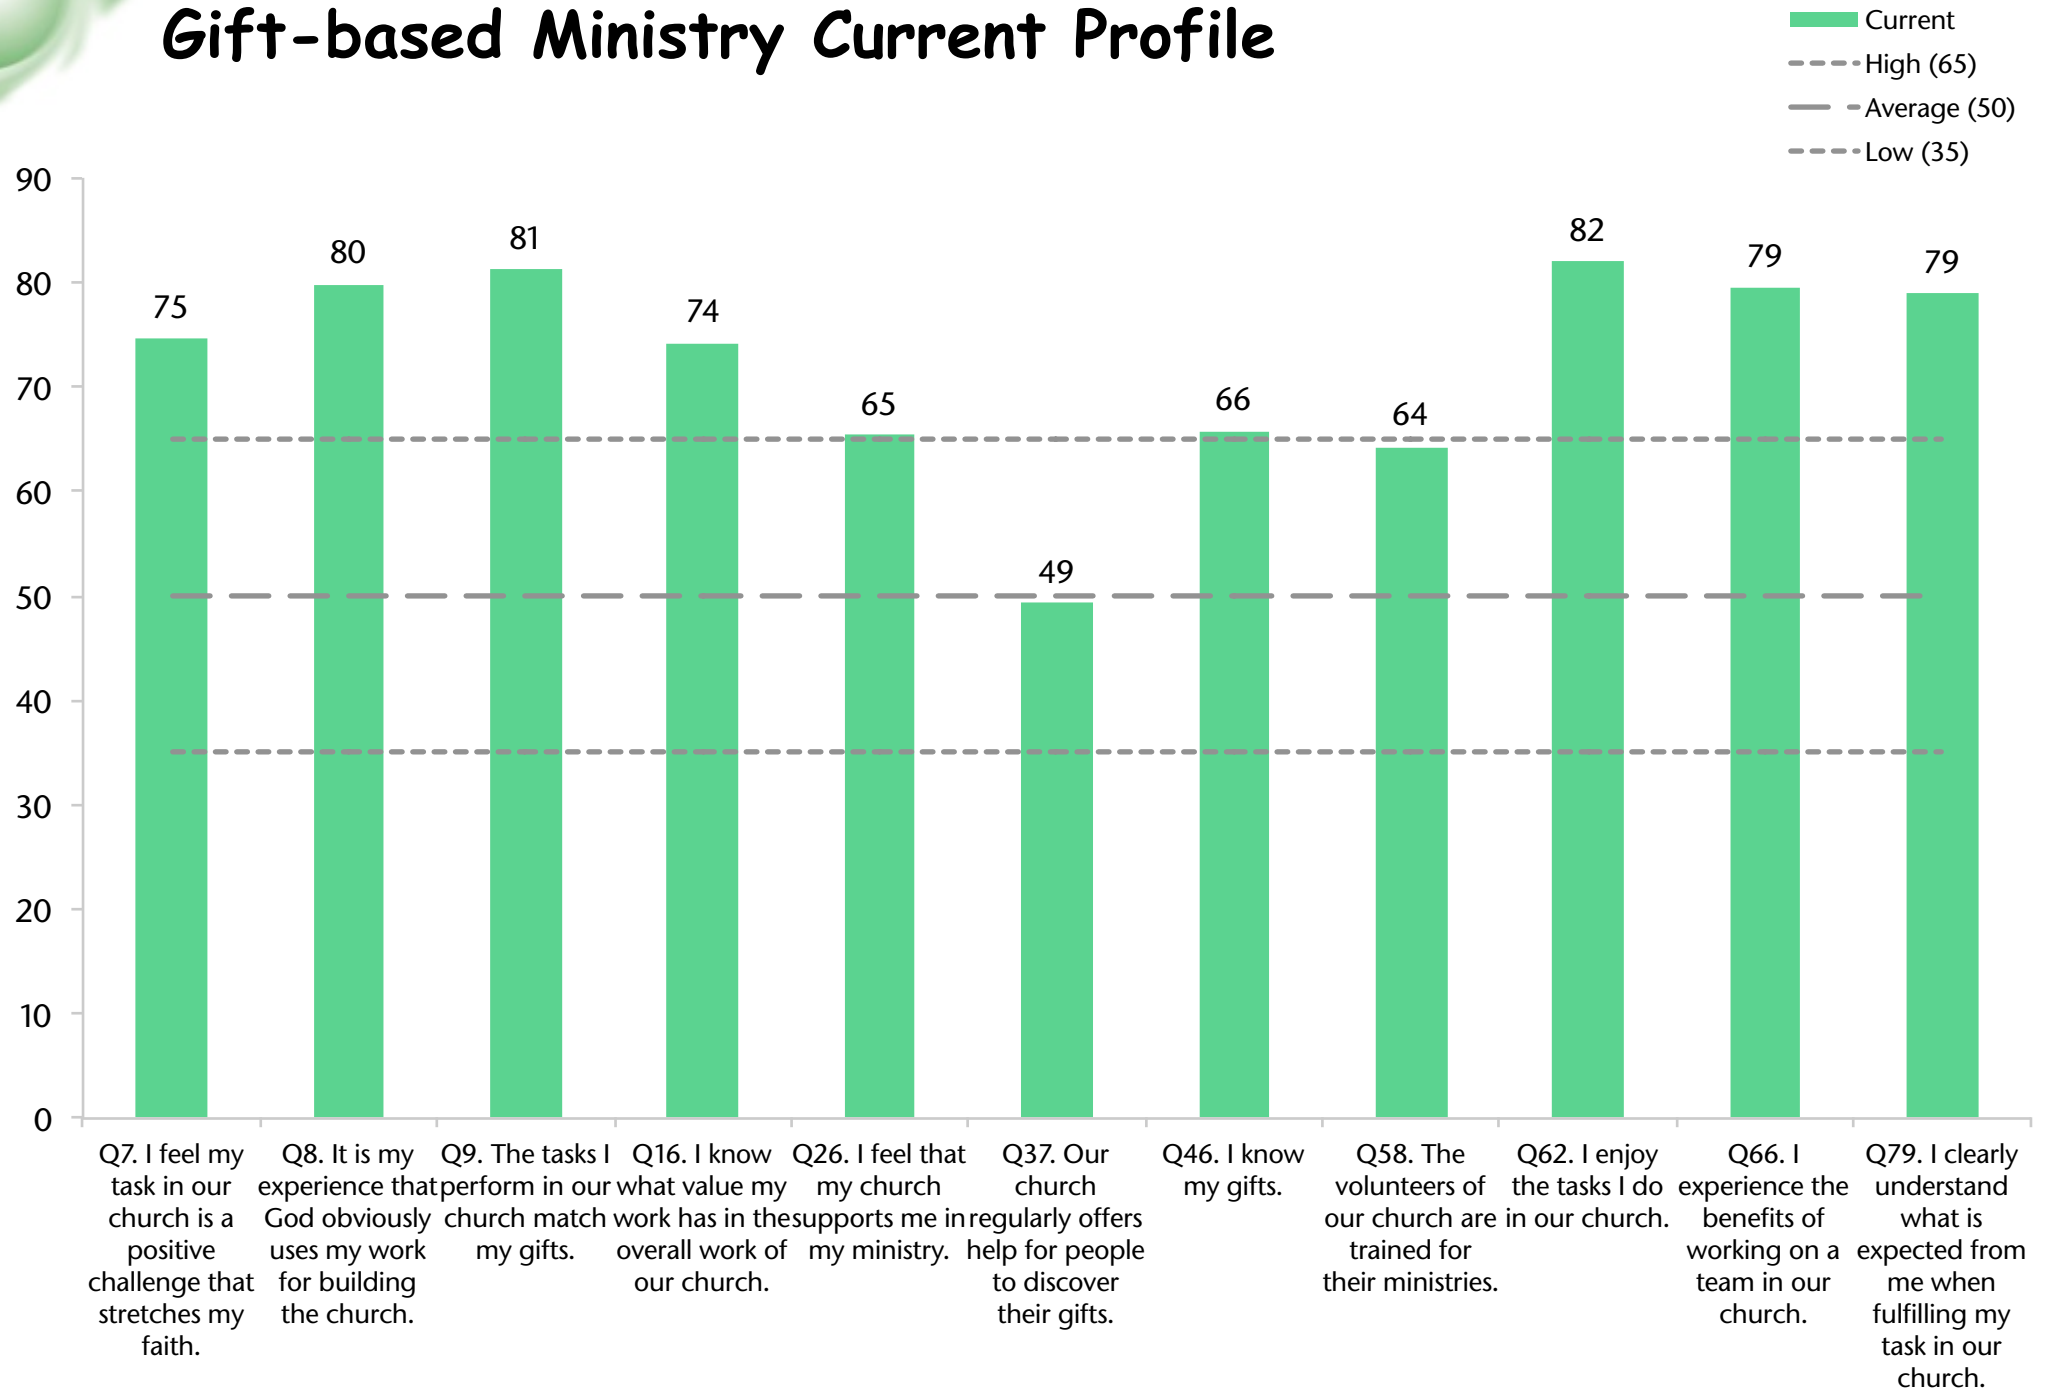

Adult Attendance Growth

Survey Participants by Age Groups and Gender

Quality Characteristic Current Profile

Dynamic Progress

Empowering Leadership Current Profile

EL Dynamic Progress

Gift-based Ministry Current Profile

GbM Dynamic Progress

Last Change
 - - - - High (65)
 - - - - Average (50)
 - - - - Low (35)
● Current
 ◆ Profile 2
 ▲ Profile 1

Passionate Spirituality Current Profile

PS Dynamic Progress

Last Change
 - - - - High (65)
 - - - - Average (50)
 - - - - Low (35)
● Current
 ◆ Profile 2
 ▲ Profile 1