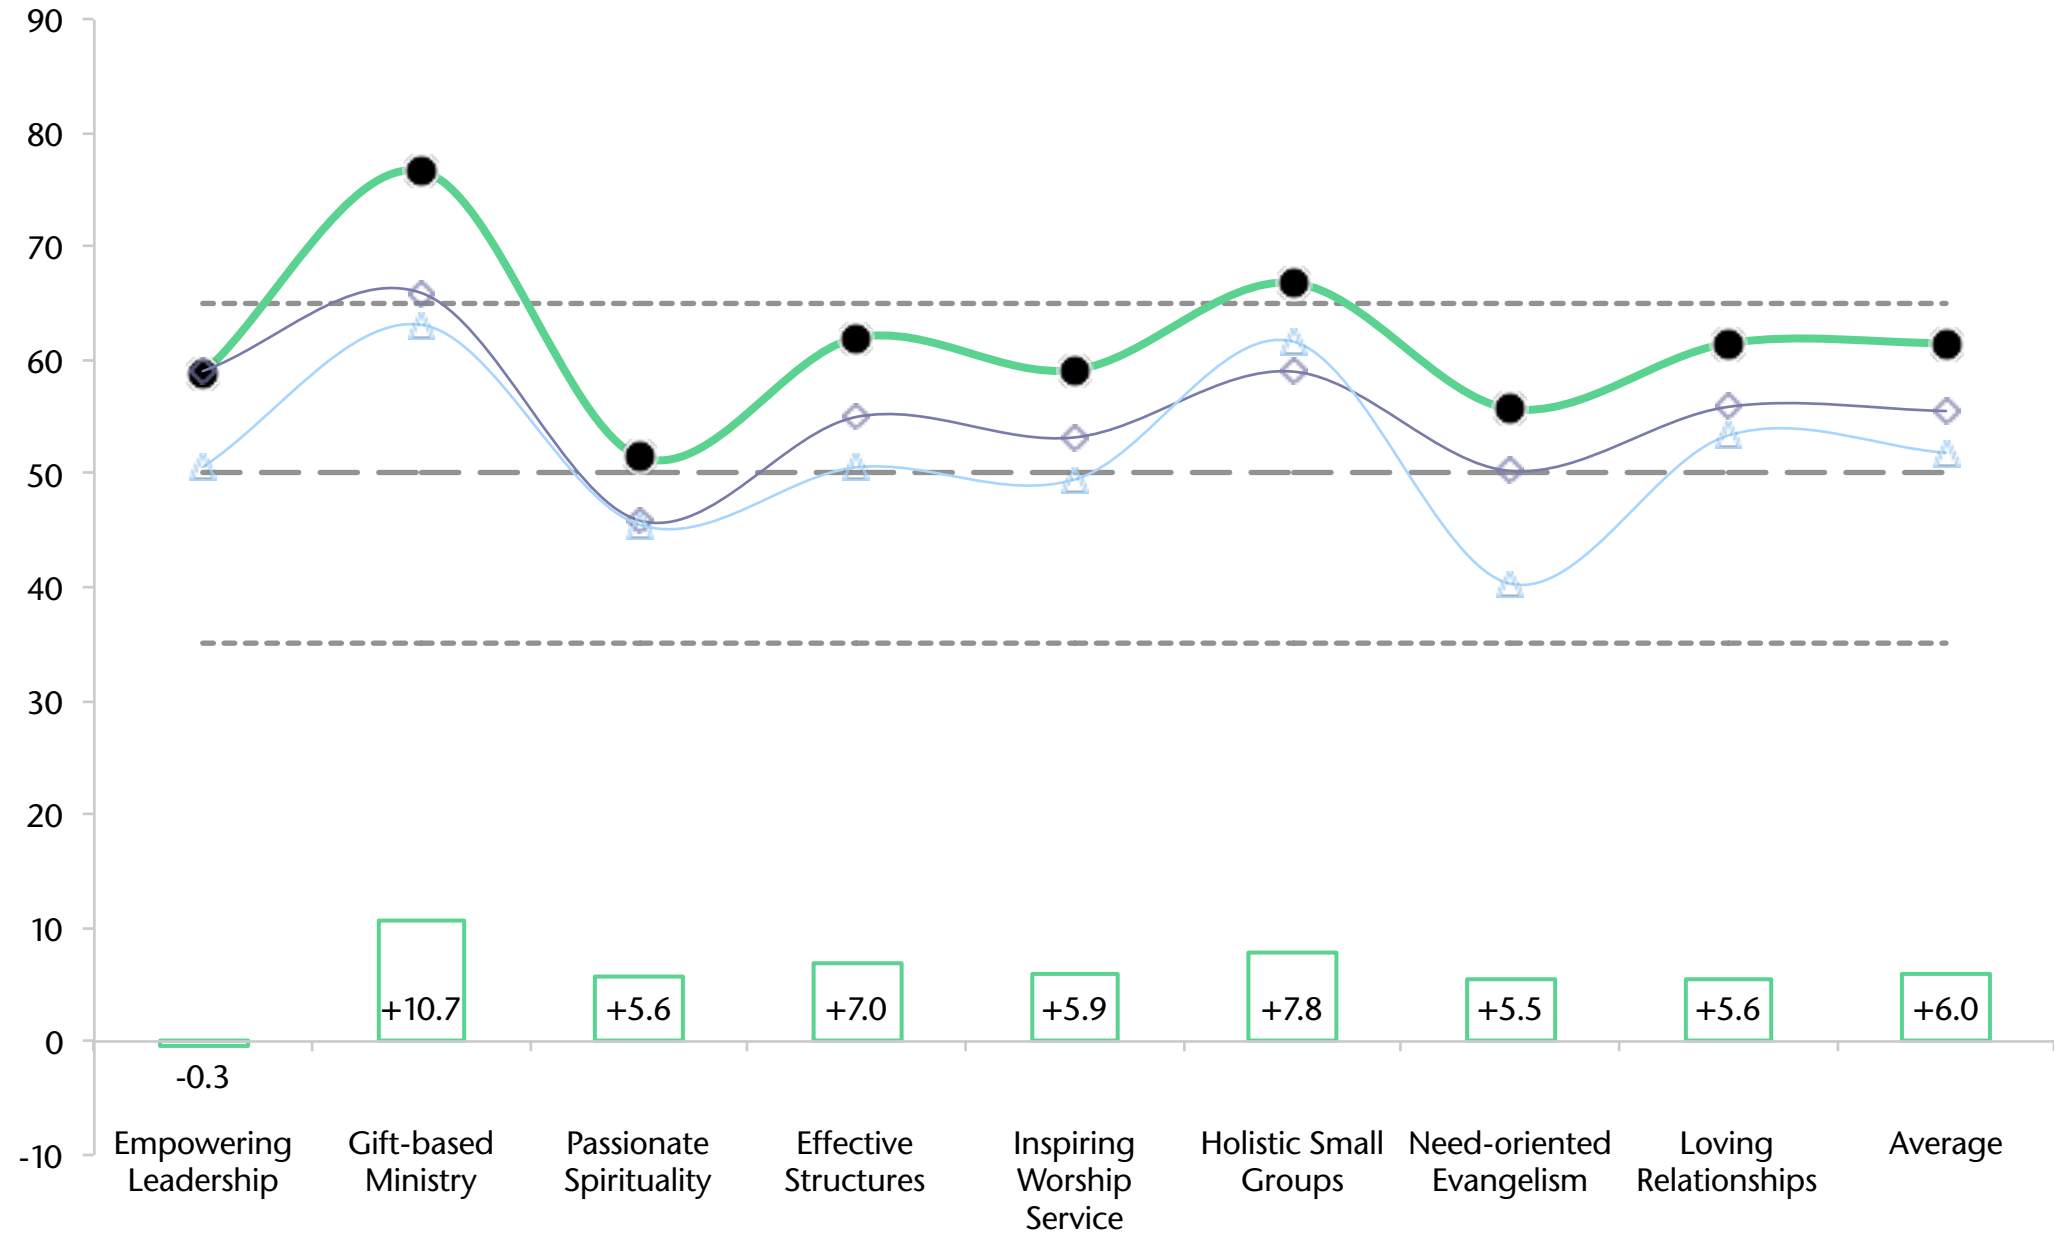

Adult Attendance Growth

Survey Participants by Age Groups and Gender

Quality Characteristic Current Profile

Dynamic Progress

Empowering Leadership Current Profile

EL Dynamic Progress

Gift-based Ministry Current Profile

GbM Dynamic Progress

Last Change
 - - - - High (65)
 - - - - Average (50)
 - - - - Low (35)
● Current
 ◆ Profile 2
 ▲ Profile 1

Passionate Spirituality Current Profile

PS Dynamic Progress

Last Change
 - - - - High (65)
 - - - - Average (50)
 - - - - Low (35)
● Current
 ◆ Profile 2
 ▲ Profile 1

Effective Structures Current Profile

ES Dynamic Progress

Last Change
 - - - High (65) - - - Average (50) - - - Low (35)
● Current ◇ Profile 2 △ Profile 1

Inspiring Worship Service Current Profile

■ Current
 High (65)
 Average (50)
 Low (35)

IWS Dynamic Progress

Last Change
 - - - - High (65)
 - - - - Average (50)
 - - - - Low (35)
● Current
 ◆ Profile 2
 ▲ Profile 1

Holistic Small Groups Current Profile

HSG Dynamic Progress

Last Change
 - - - High (65) - - - Average (50) - - - Low (35)
● Current ◆ Profile 2 □ Profile 1