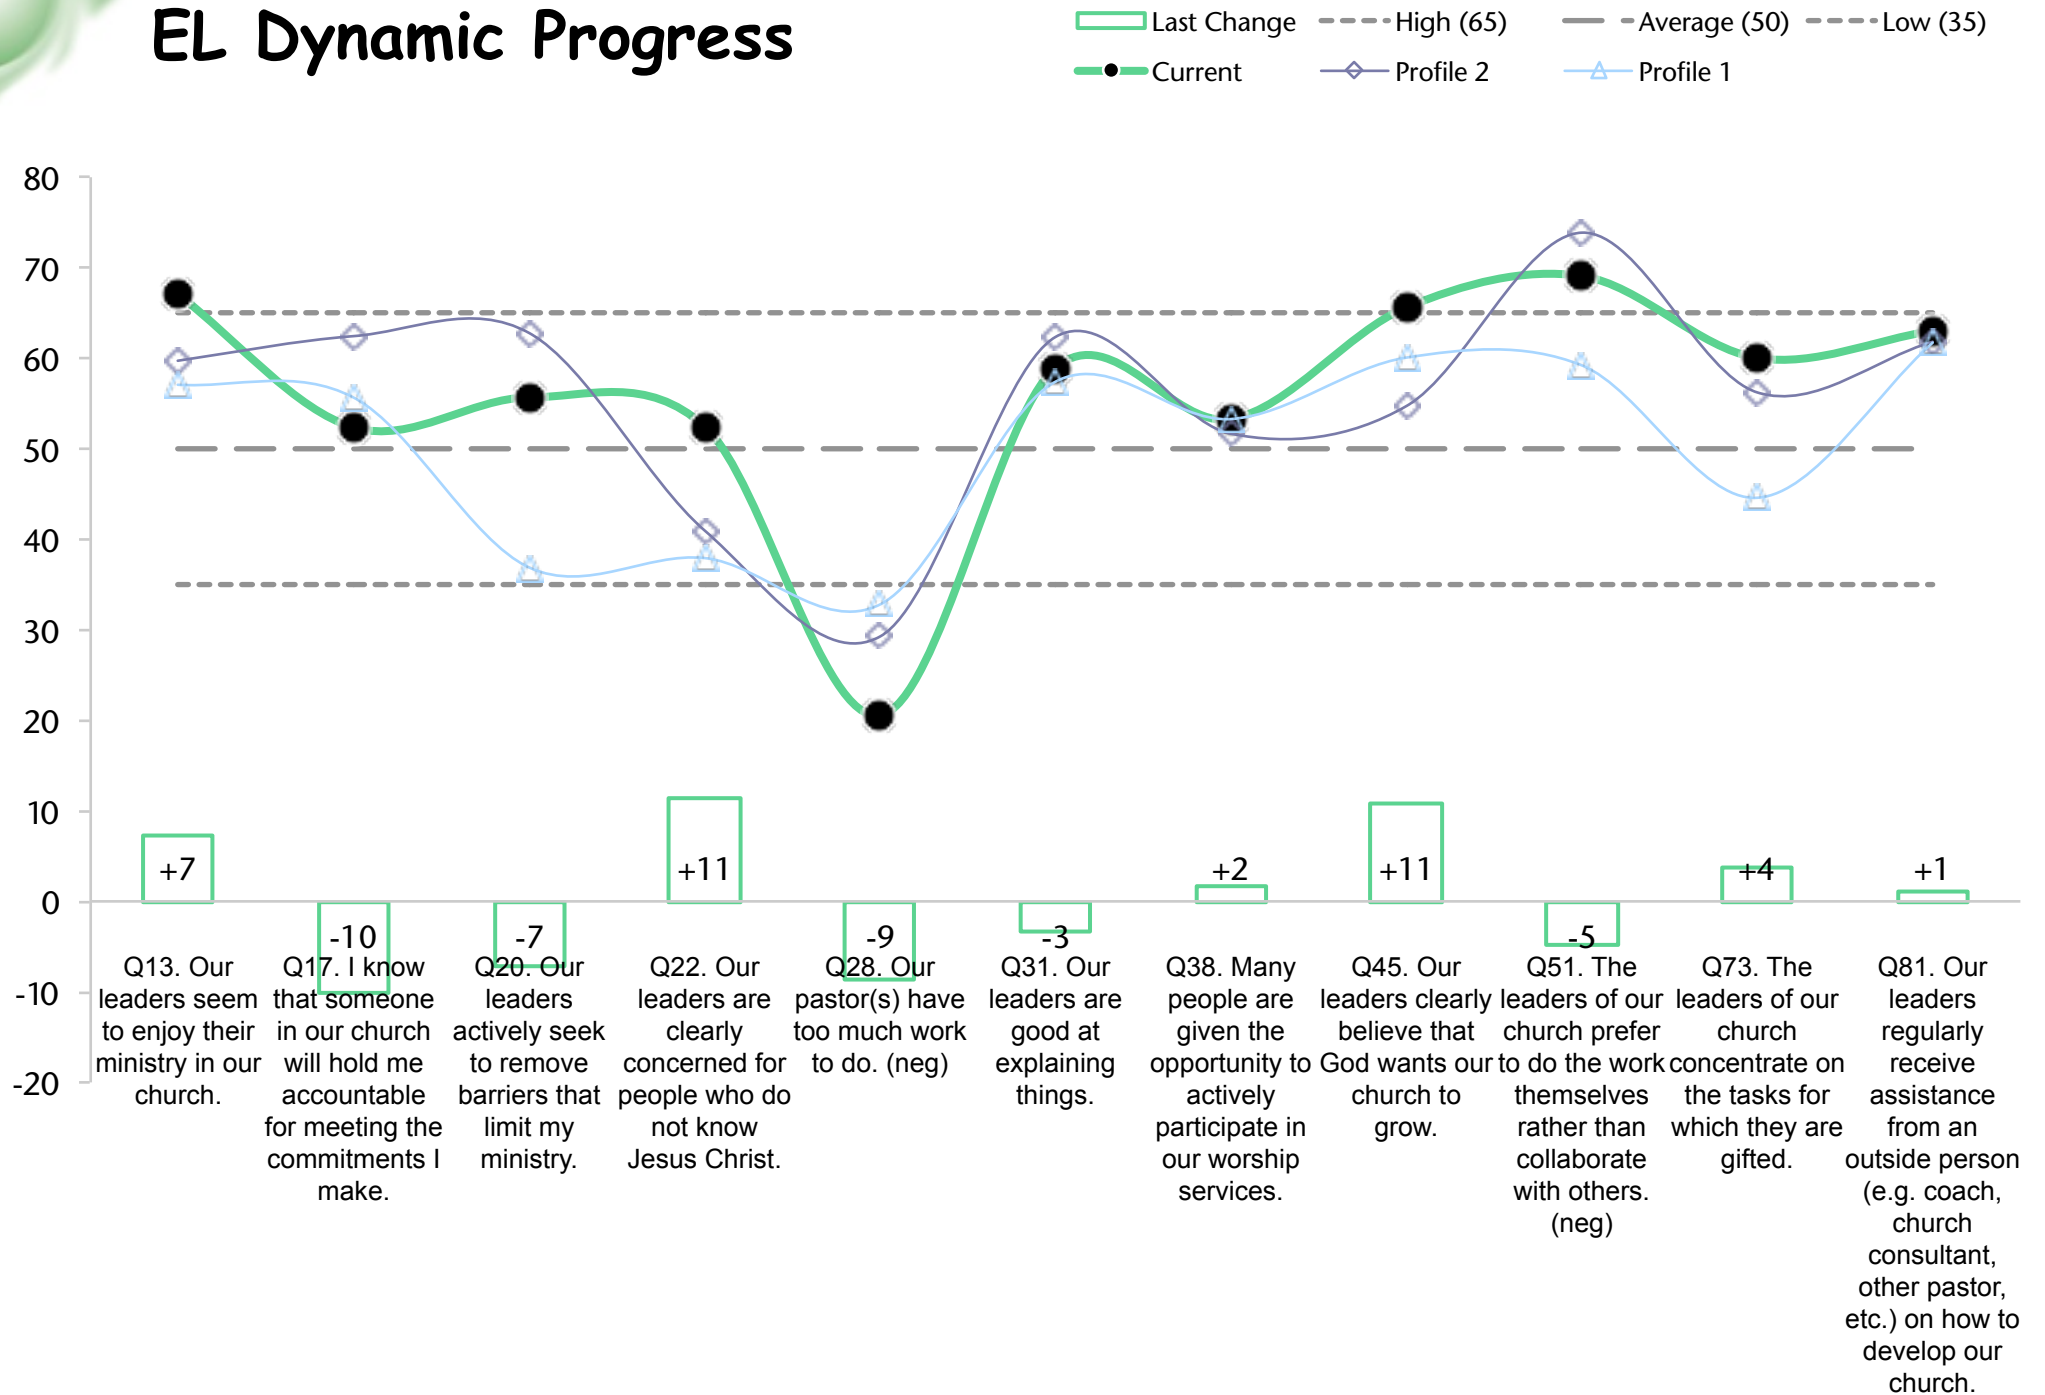

NCD *status* guide

for

RU0101 - Bilton St Mark

January-2017

Pastor for 12 years: Tim Cockell

Profile	Date	Minimum Factor	Maximum Factor	Min - Max Difference	Average
3	Jan-17	51.5 Passionate spirituality	76.7 Gift-based ministry	25.2	61.5
				Change 2 - 3	+6.0
2	Nov-15	45.9 Passionate spirituality	65.9 Gift-based ministry	20.0	55.5
				Change 1 - 2	+3.7
1	Oct-14	40.3 Need-oriented evangelism	63.1 Gift-based ministry	22.8	51.8

Adult Attendance Growth

Survey Participants by Age Groups and Gender

Quality Characteristic Current Profile

Dynamic Progress

Empowering Leadership Current Profile

EL Dynamic Progress

Gift-based Ministry Current Profile

GbM Dynamic Progress

Last Change
 - - - - High (65)
 - - - - Average (50)
 - - - - Low (35)
● Current
 ◆ Profile 2
 ▲ Profile 1

Passionate Spirituality Current Profile

PS Dynamic Progress

Last Change
 - - - - High (65)
 - - - - Average (50)
 - - - - Low (35)
● Current
 ◆ Profile 2
 ▲ Profile 1

Effective Structures Current Profile

ES Dynamic Progress

Last Change
 - - - High (65) - - - Average (50) - - - Low (35)
● Current ◇ Profile 2 △ Profile 1

Inspiring Worship Service Current Profile

■ Current
 High (65)
 Average (50)
 Low (35)