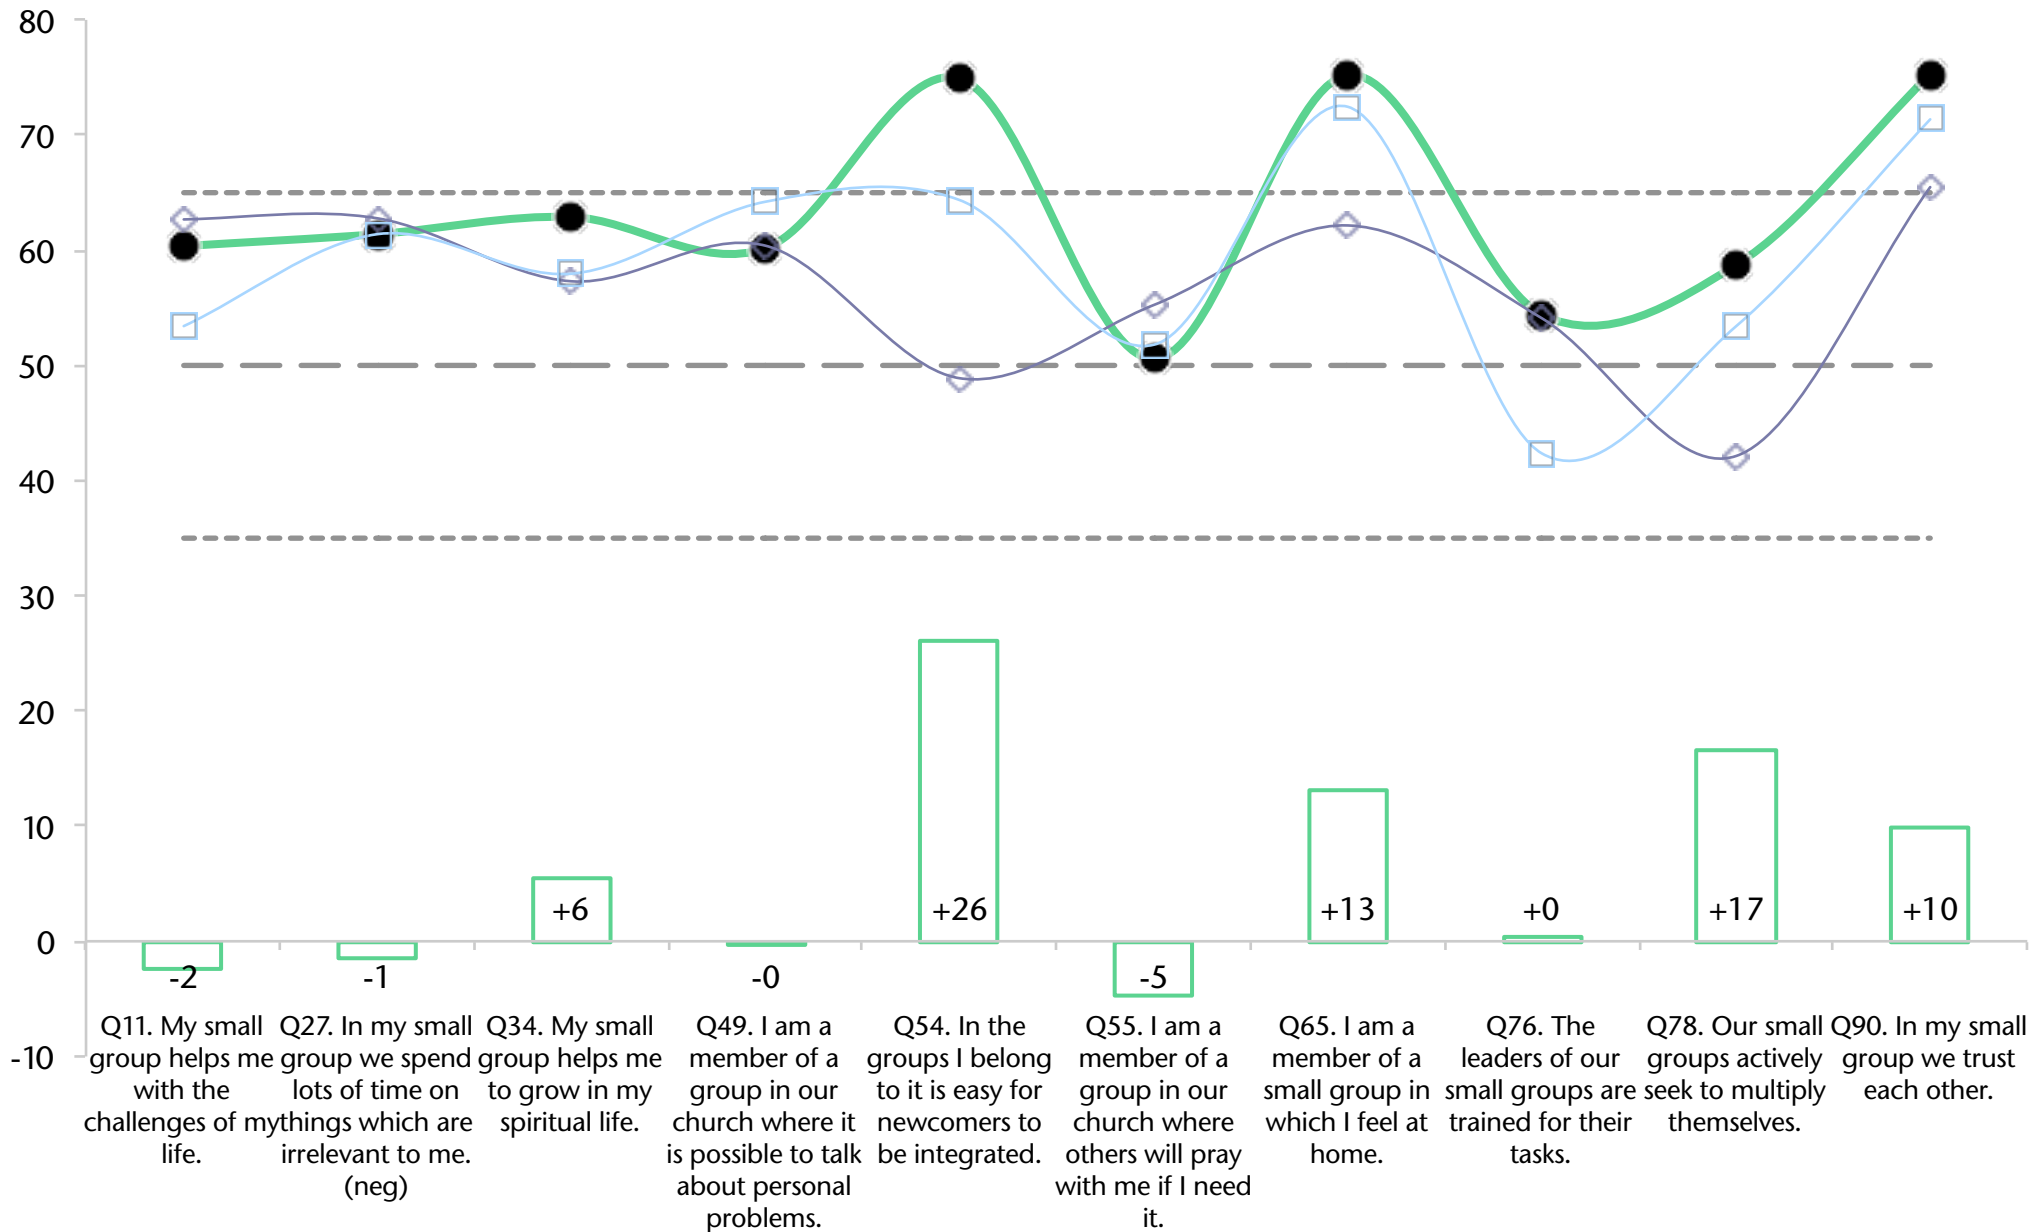

Effective Structures Current Profile

ES Dynamic Progress

Last Change
 - - - High (65) - - - Average (50) - - - Low (35)
● Current ◇ Profile 2 △ Profile 1

Inspiring Worship Service Current Profile

■ Current
 High (65)
 Average (50)
 Low (35)

IWS Dynamic Progress

Last Change
 - - - - High (65)
 - - - - Average (50)
 - - - - Low (35)
● Current
 ◆ Profile 2
 ▲ Profile 1

Holistic Small Groups Current Profile

HSG Dynamic Progress

Last Change
 - - - High (65) - - - Average (50) - - - Low (35)
● Current ◆ Profile 2 □ Profile 1

Need-oriented Evangelism Current Profile

NoE Dynamic Progress

Last Change
 - - - High (65)
 - - - Average (50)
 - - - Low (35)
● Current
 ◆ Profile 2
 ▲ Profile 1

Loving Relationships Current Profile

LR Dynamic Progress