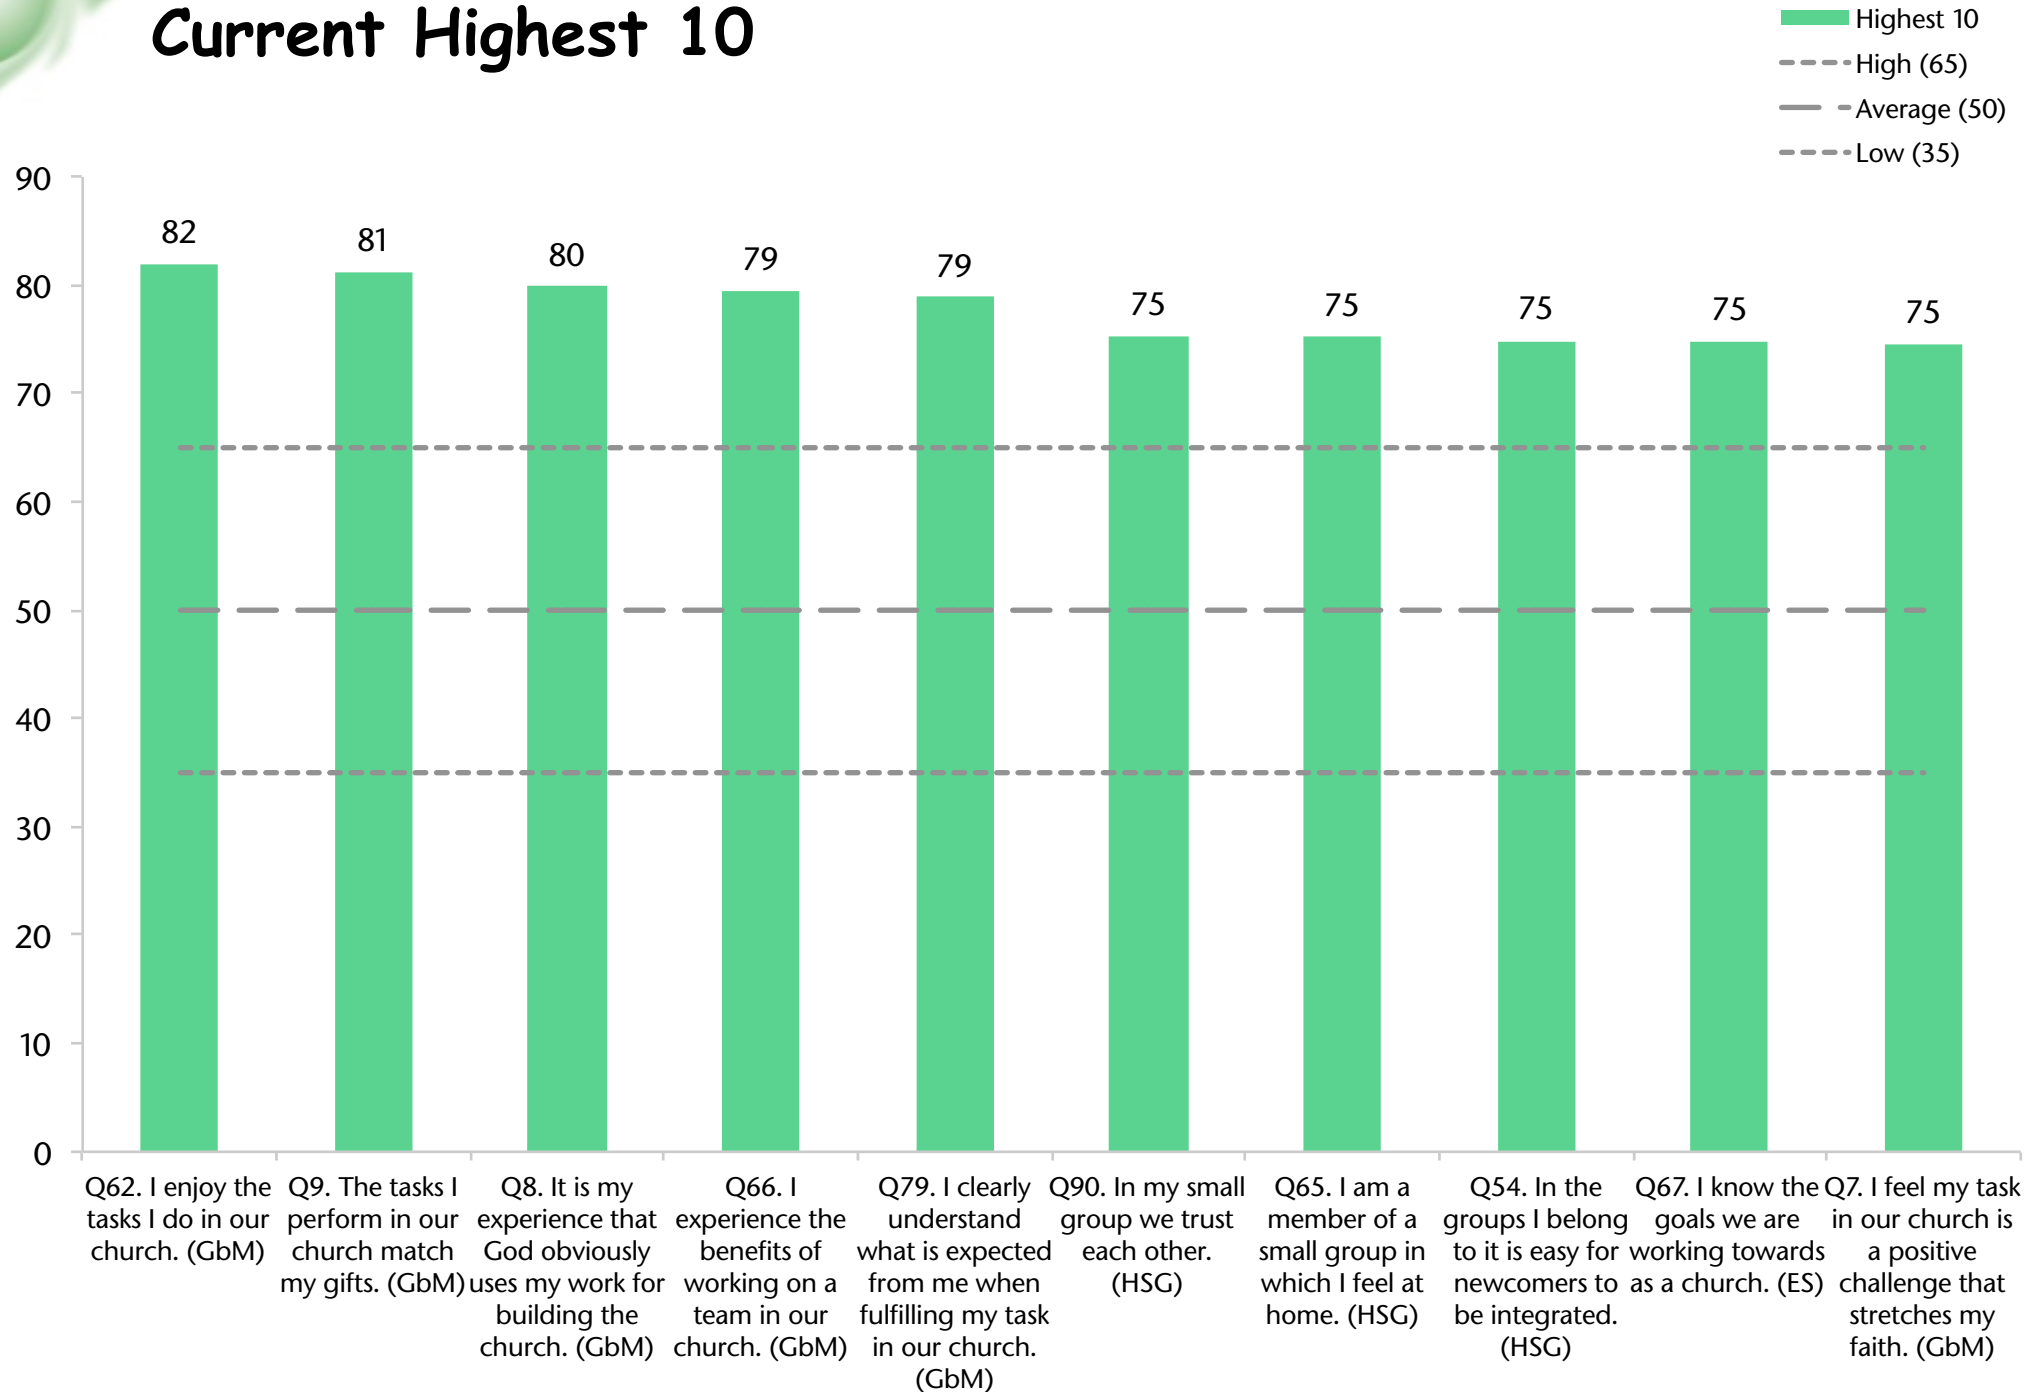

IWS Dynamic Progress

Last Change
 - - - - High (65)
 - - - - Average (50)
 - - - - Low (35)
● Current
 ◆ Profile 2
 ▲ Profile 1

Holistic Small Groups Current Profile

HSG Dynamic Progress

Last Change
 - - - High (65) - - - Average (50) - - - Low (35)
● Current ◆ Profile 2 □ Profile 1

Need-oriented Evangelism Current Profile

NoE Dynamic Progress

Last Change
 - - - High (65)
 - - - Average (50)
 - - - Low (35)
● Current
 ◆ Profile 2
 ▲ Profile 1

Loving Relationships Current Profile

LR Dynamic Progress

Current Highest 10

Highest 10 changes from previous to current

Current Lowest 10

Lowest 10 changes from previous to current

Current Capacity

Passionate spirituality

My Cycle Starter Plan

Our current challenges