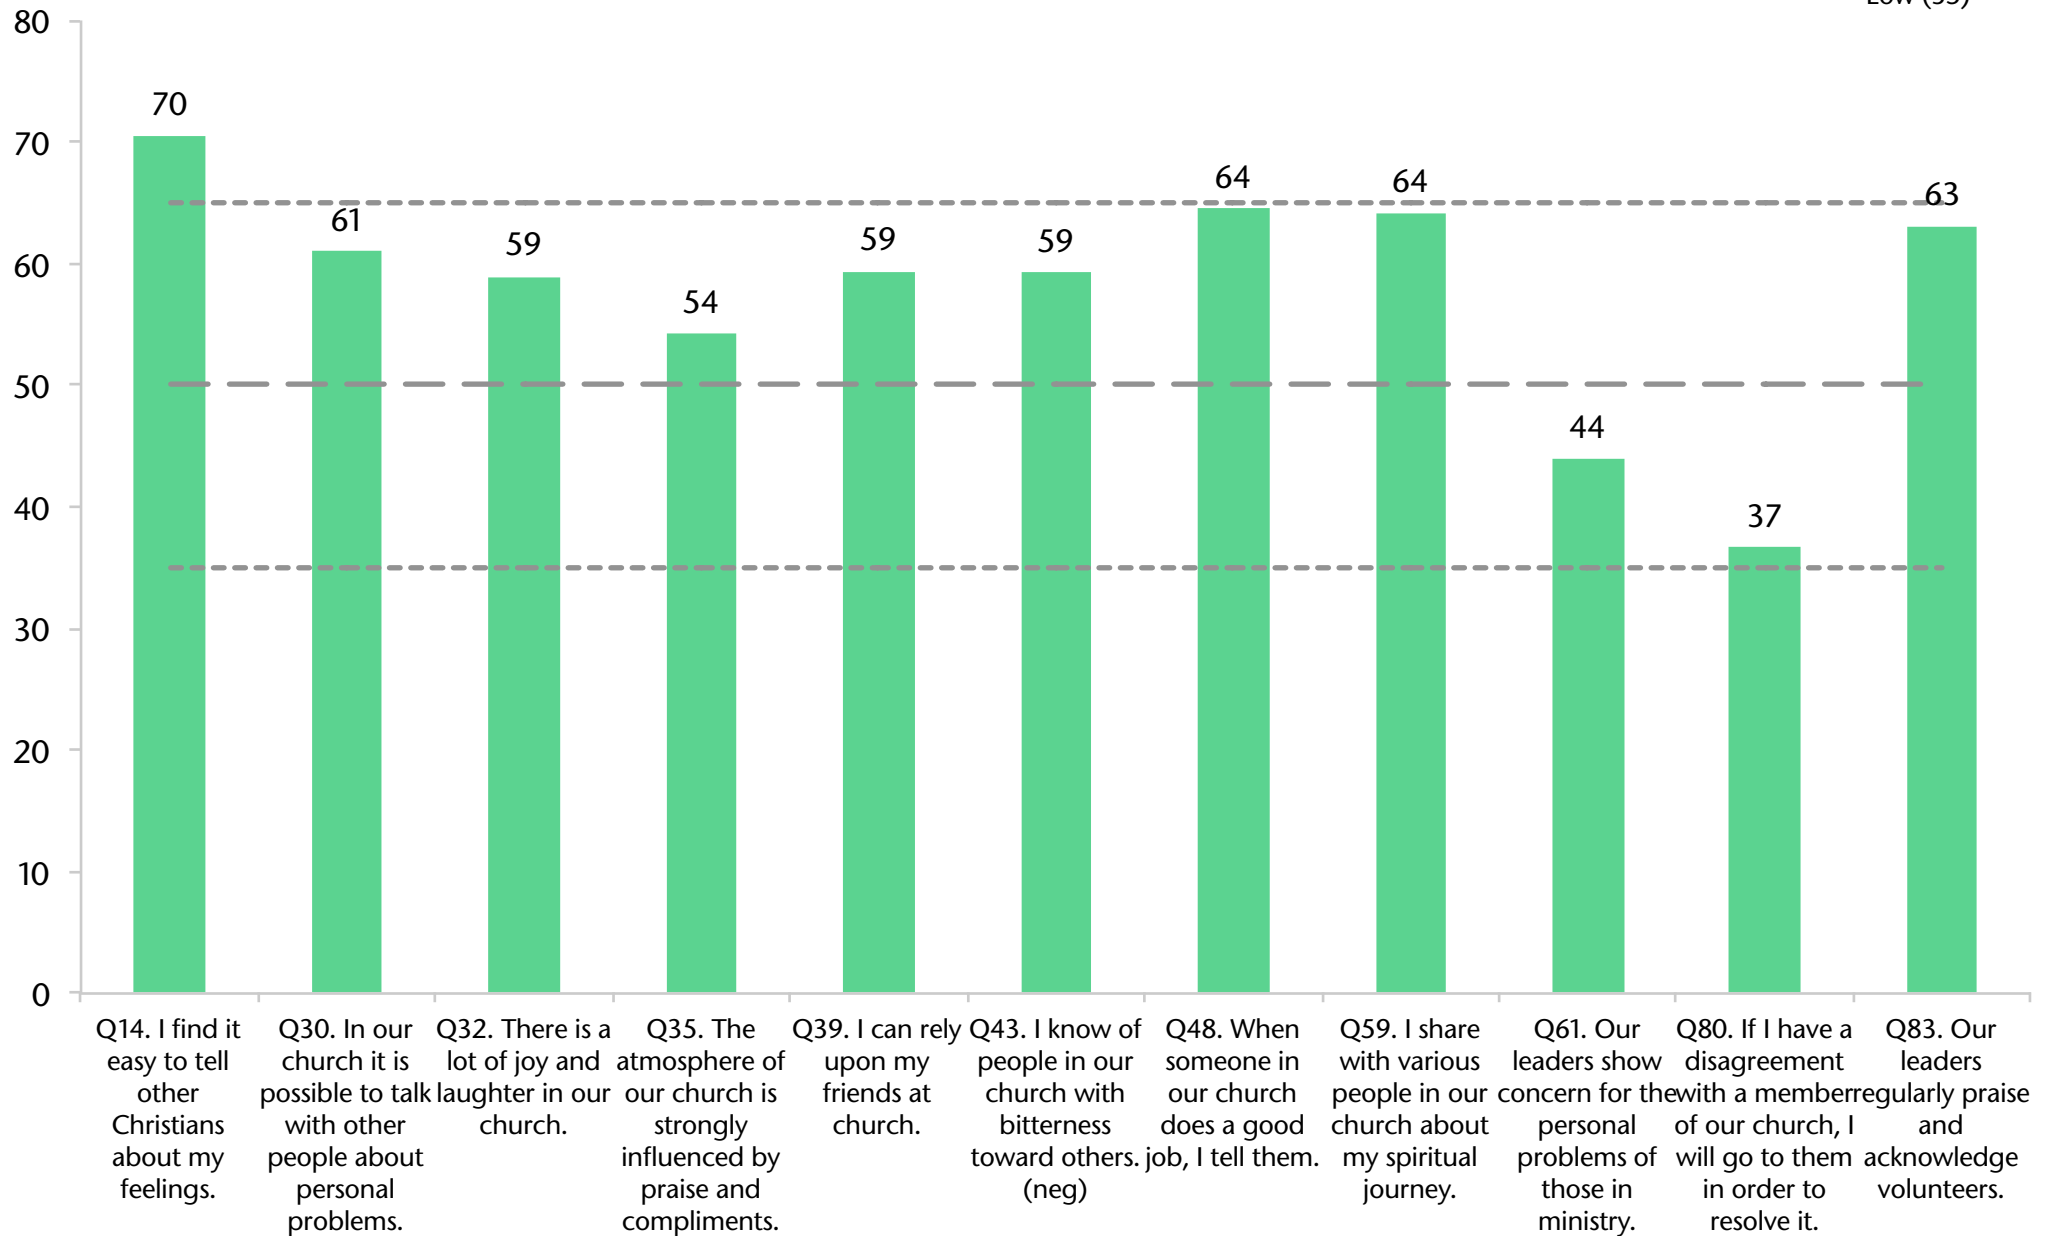

IWS Dynamic Progress

Last Change
 - - - - High (65)
 - - - - Average (50)
 - - - - Low (35)
● Current
 ◆ Profile 2
 ▲ Profile 1

Holistic Small Groups Current Profile

HSG Dynamic Progress

Last Change
 - - - High (65) - - - Average (50) - - - Low (35)
● Current ◆ Profile 2 □ Profile 1

Need-oriented Evangelism Current Profile

NoE Dynamic Progress

Last Change
 - - - High (65)
 - - - Average (50)
 - - - Low (35)
● Current
 ◆ Profile 2
 ▲ Profile 1

Loving Relationships Current Profile

LR Dynamic Progress