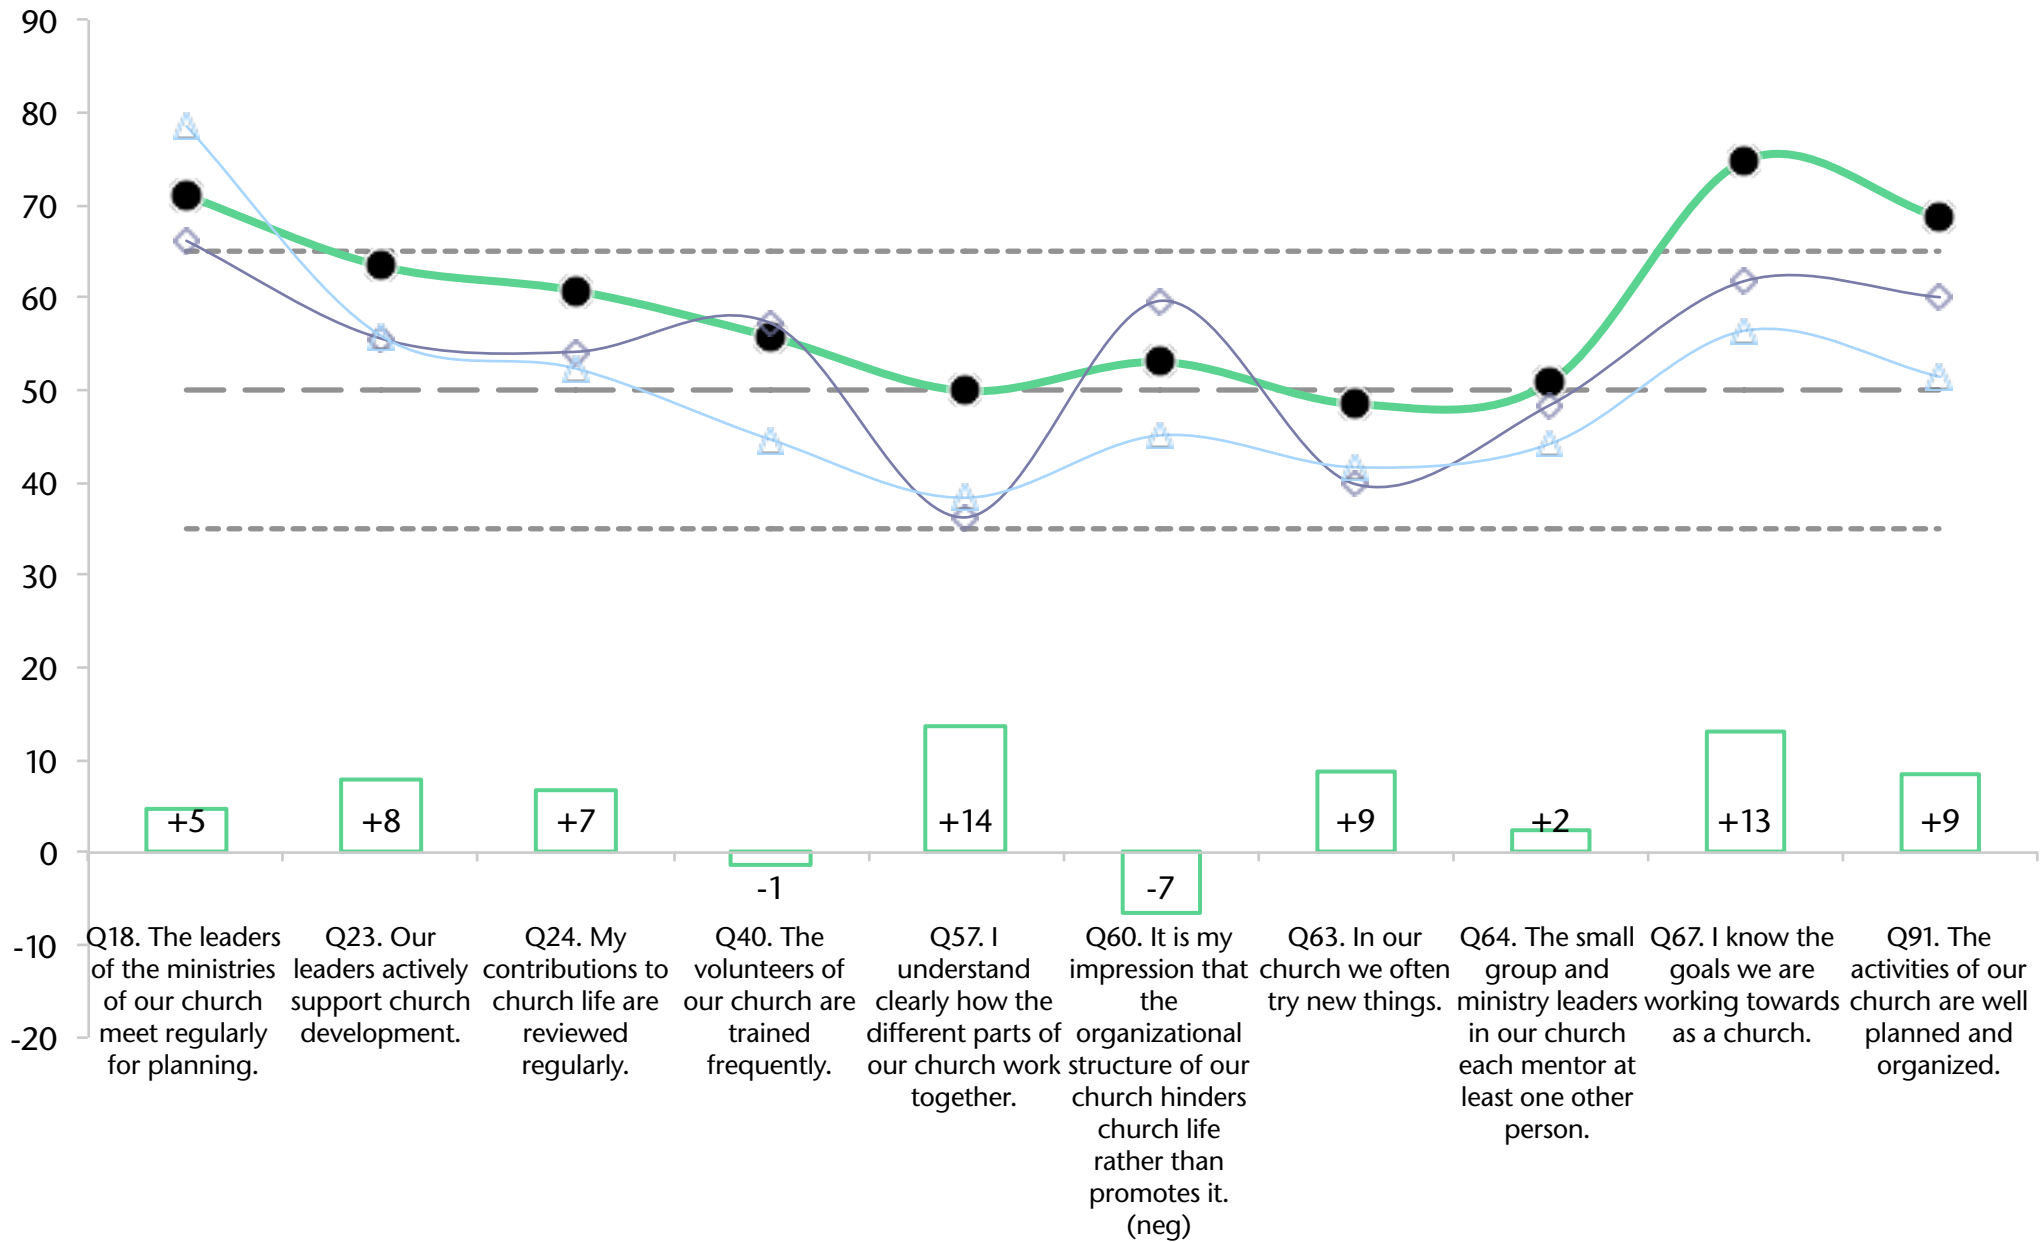

Adult Attendance Growth

Survey Participants by Age Groups and Gender

Quality Characteristic Current Profile

Dynamic Progress

Empowering Leadership Current Profile

EL Dynamic Progress

Gift-based Ministry Current Profile

GbM Dynamic Progress

Last Change
 - - - - High (65)
 - - - - Average (50)
 - - - - Low (35)
● Current
 ◆ Profile 2
 ▲ Profile 1

Passionate Spirituality Current Profile

PS Dynamic Progress

Last Change
 - - - - High (65)
 - - - - Average (50)
 - - - - Low (35)
● Current
 ◆ Profile 2
 ▲ Profile 1

Effective Structures Current Profile

ES Dynamic Progress

Last Change
 - - - High (65) - - - Average (50) - - - Low (35)
● Current ◇ Profile 2 △ Profile 1

Inspiring Worship Service Current Profile

■ Current
 High (65)
 Average (50)
 Low (35)

IWS Dynamic Progress

Last Change
 - - - - High (65)
 - - - - Average (50)
 - - - - Low (35)
● Current
 ◆ Profile 2
 ▲ Profile 1

Holistic Small Groups Current Profile

HSG Dynamic Progress

Last Change
 - - - High (65) - - - Average (50) - - - Low (35)
● Current ◆ Profile 2 □ Profile 1