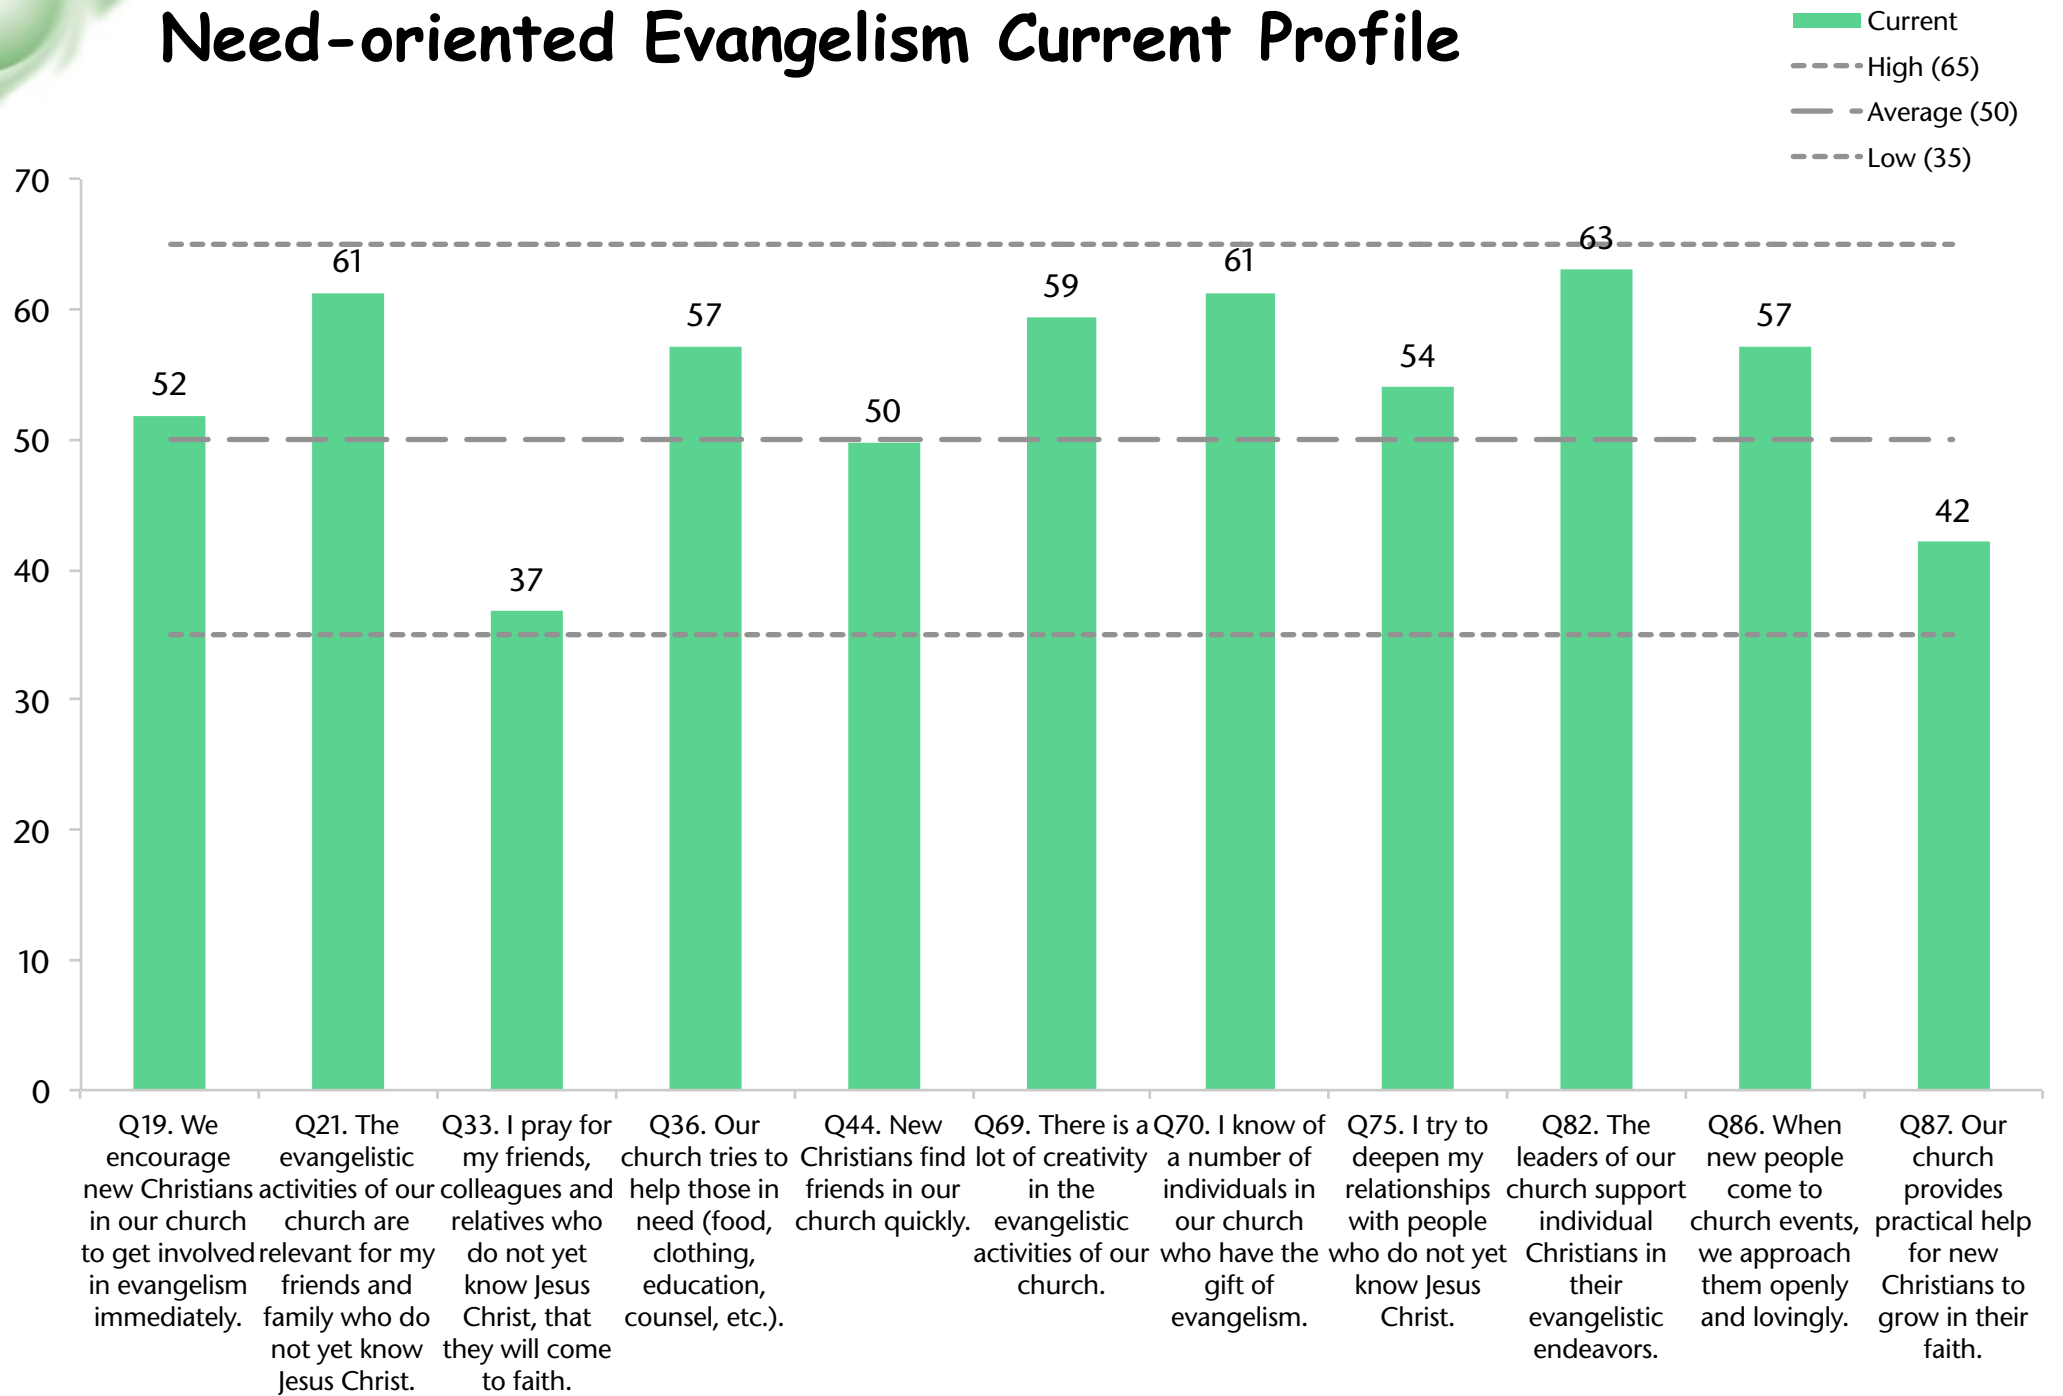

IWS Dynamic Progress

Last Change
 - - - - High (65)
 - - - - Average (50)
 - - - - Low (35)
● Current
 ◆ Profile 2
 ▲ Profile 1

Holistic Small Groups Current Profile

HSG Dynamic Progress

Last Change
 - - - High (65) - - - Average (50) - - - Low (35)
● Current ◆ Profile 2 □ Profile 1

Need-oriented Evangelism Current Profile

NoE Dynamic Progress

Last Change
 - - - High (65)
 - - - Average (50)
 - - - Low (35)
● Current
 ◆ Profile 2
 ▲ Profile 1

Loving Relationships Current Profile

LR Dynamic Progress