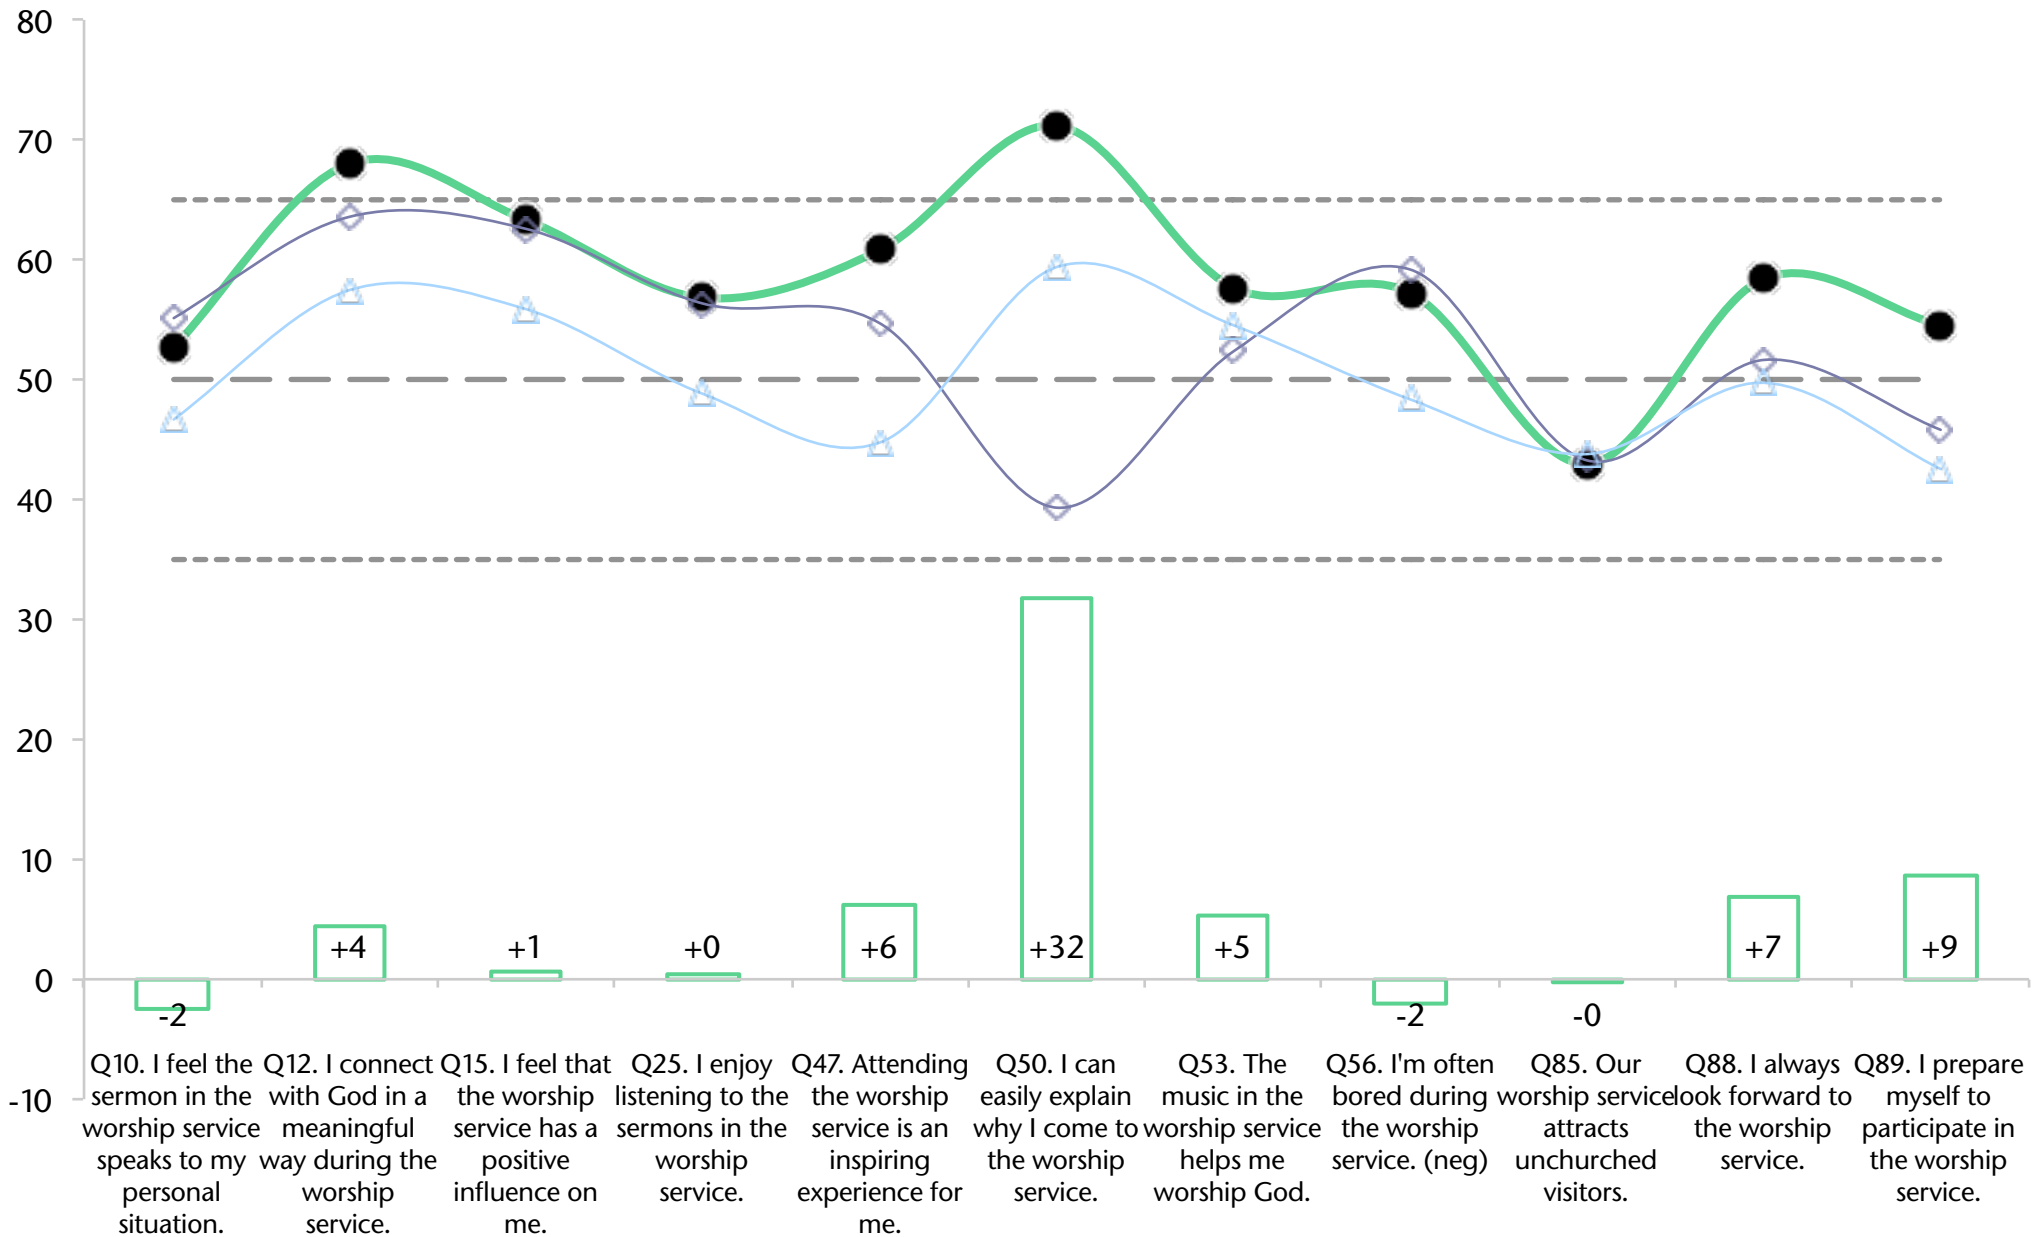

GbM Dynamic Progress

Last Change
 - - - - High (65)
 - - - - Average (50)
 - - - - Low (35)
● Current
 ◆ Profile 2
 ▲ Profile 1

Passionate Spirituality Current Profile

PS Dynamic Progress

Last Change
 - - - - High (65)
 - - - - Average (50)
 - - - - Low (35)
● Current
 ◆ Profile 2
 ▲ Profile 1

Effective Structures Current Profile

ES Dynamic Progress

Last Change
 - - - High (65) - - - Average (50) - - - Low (35)
● Current ◇ Profile 2 △ Profile 1

Inspiring Worship Service Current Profile

■ Current
 High (65)
 Average (50)
 Low (35)

IWS Dynamic Progress

Last Change
 - - - - High (65)
 - - - - Average (50)
 - - - - Low (35)
● Current
 ◆ Profile 2
 ▲ Profile 1

Holistic Small Groups Current Profile

HSG Dynamic Progress

Last Change
 - - - High (65) - - - Average (50) - - - Low (35)
● Current ◆ Profile 2 □ Profile 1

Need-oriented Evangelism Current Profile

NoE Dynamic Progress

Last Change
 - - - High (65)
 - - - Average (50)
 - - - Low (35)
● Current
 ◆ Profile 2
 ▲ Profile 1

Loving Relationships Current Profile

LR Dynamic Progress