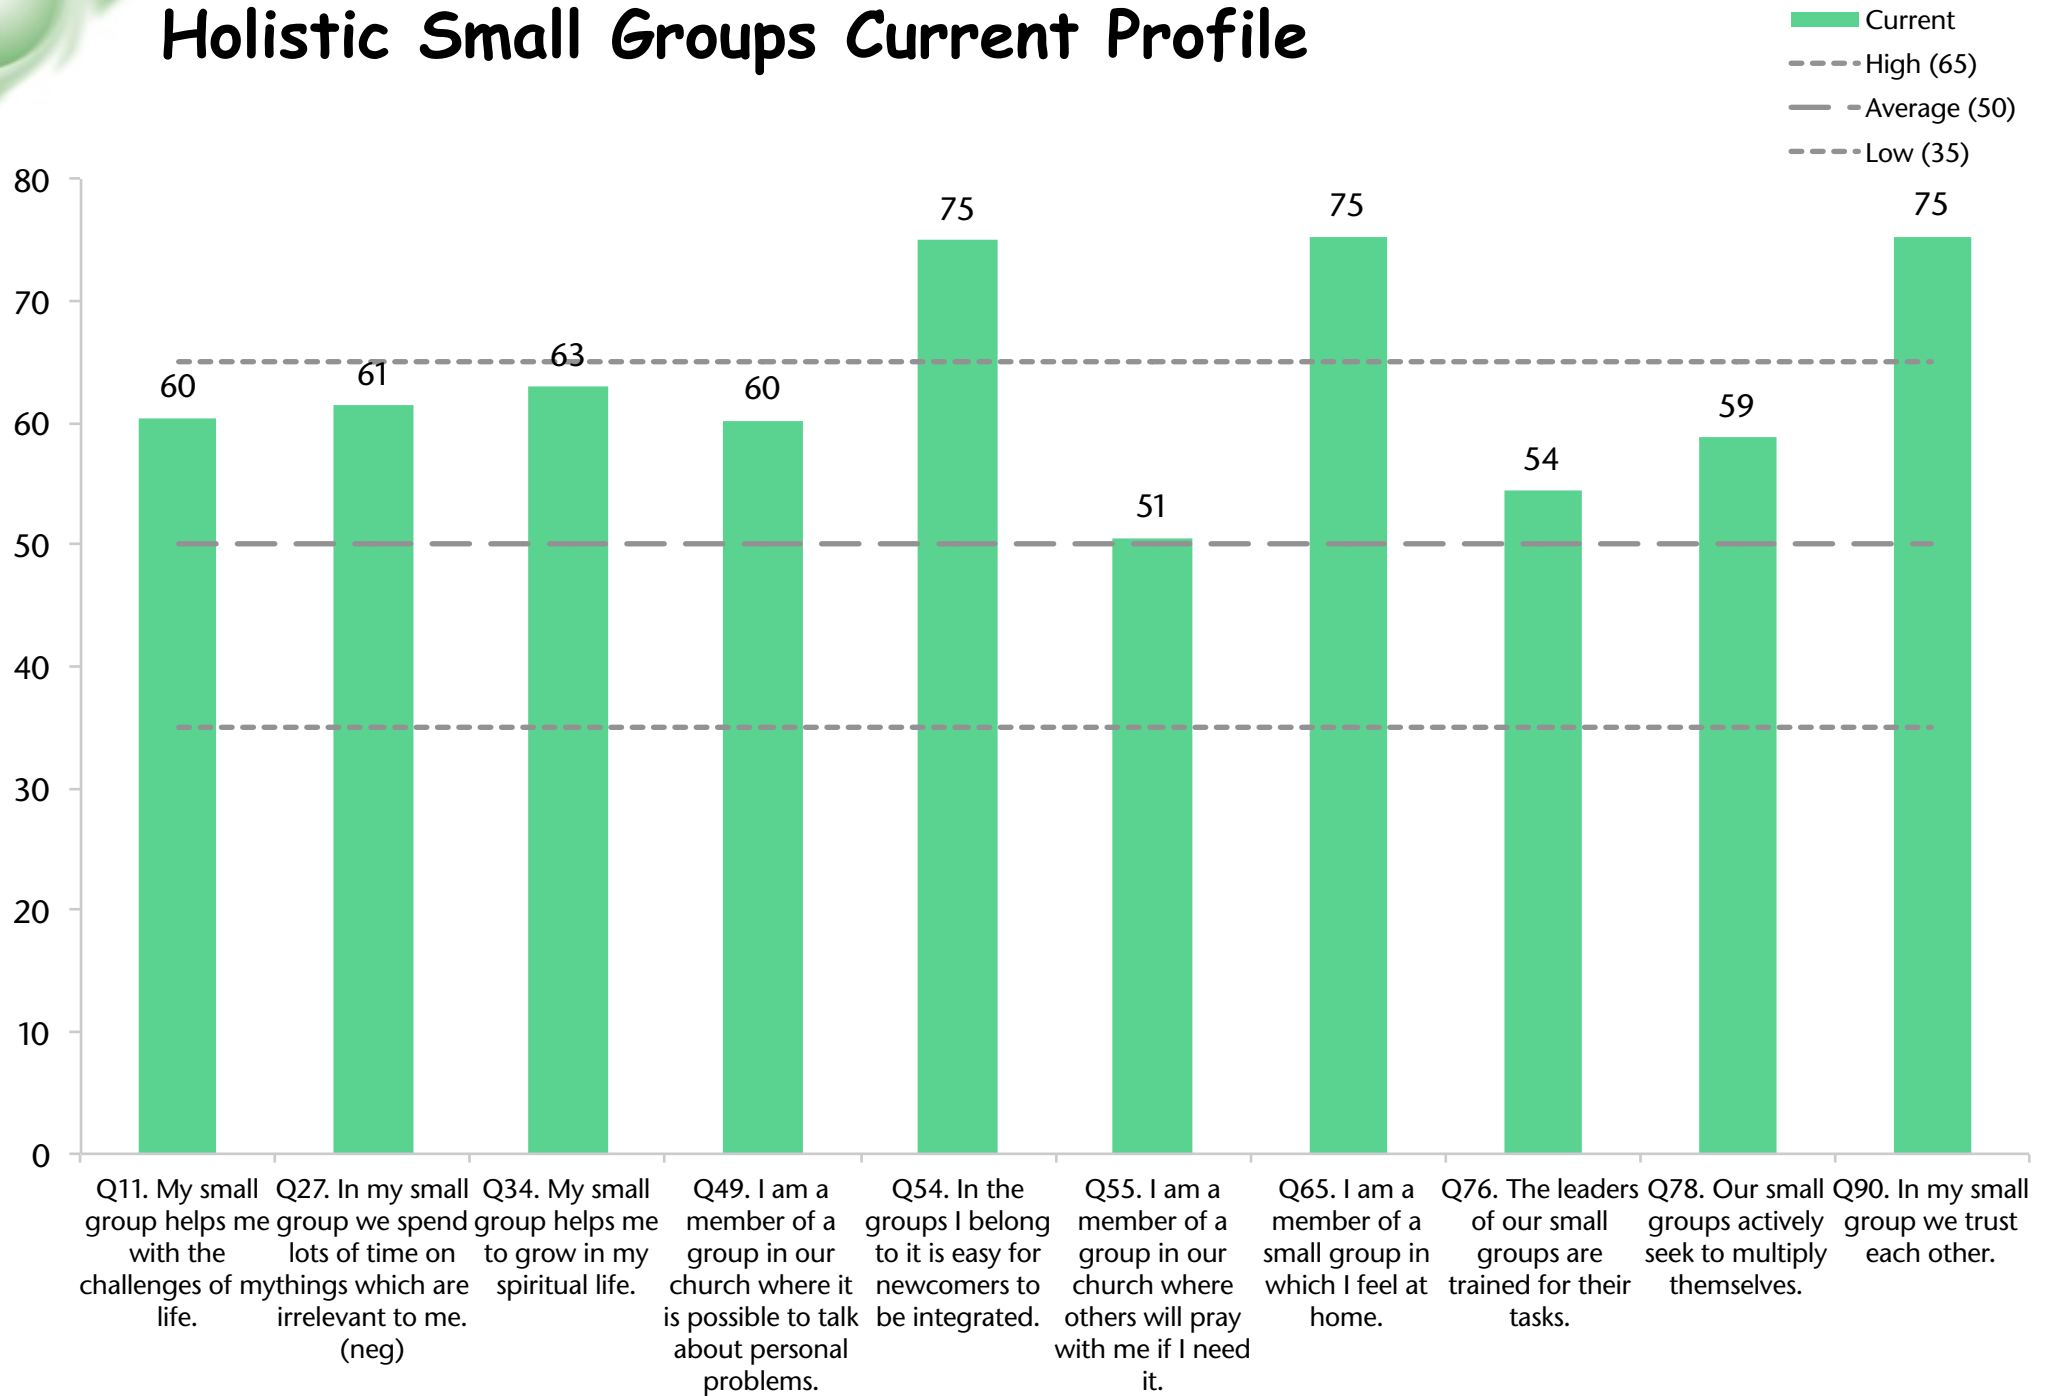

GbM Dynamic Progress

Last Change
 - - - - High (65)
 - - - - Average (50)
 - - - - Low (35)
● Current
 ◆ Profile 2
 ▲ Profile 1

Passionate Spirituality Current Profile

PS Dynamic Progress

Last Change
 - - - - High (65)
 - - - - Average (50)
 - - - - Low (35)
● Current
 ◆ Profile 2
 ▲ Profile 1

Effective Structures Current Profile

ES Dynamic Progress

Last Change
 - - - High (65) - - - Average (50) - - - Low (35)
● Current ◇ Profile 2 △ Profile 1

Inspiring Worship Service Current Profile

■ Current
 High (65)
 Average (50)
 Low (35)

IWS Dynamic Progress

Last Change
 - - - - High (65)
 - - - - Average (50)
 - - - - Low (35)
● Current
 ◆ Profile 2
 ▲ Profile 1

Holistic Small Groups Current Profile

HSG Dynamic Progress

Last Change
 - - - High (65) - - - Average (50) - - - Low (35)
● Current ◆ Profile 2 □ Profile 1

Need-oriented Evangelism Current Profile

NoE Dynamic Progress

Last Change
 - - - High (65)
 - - - Average (50)
 - - - Low (35)
● Current
 ◆ Profile 2
 ▲ Profile 1

Loving Relationships Current Profile

LR Dynamic Progress