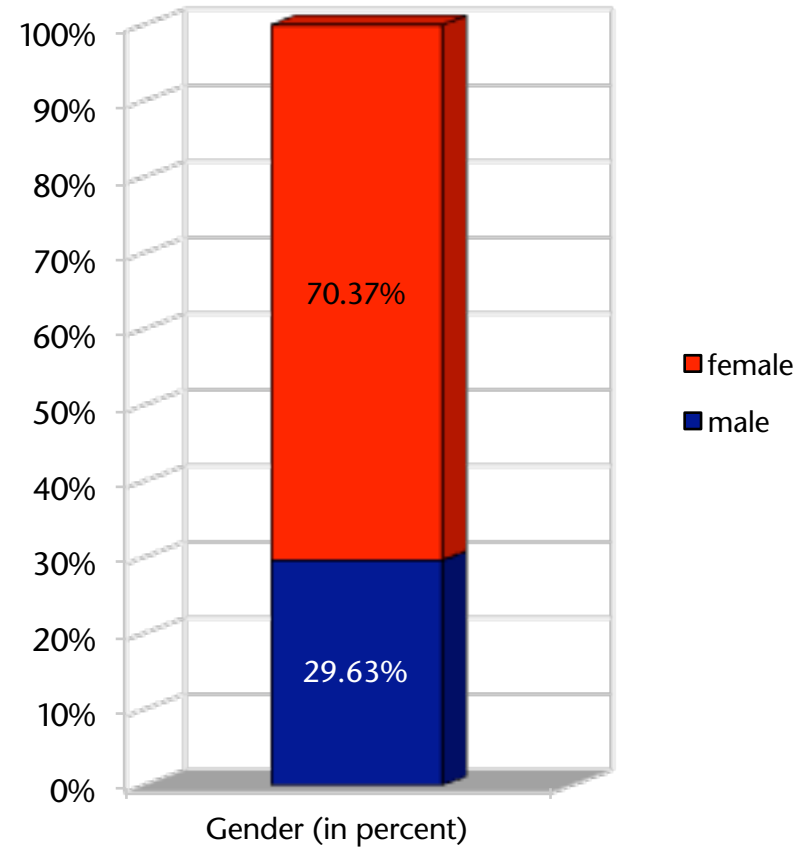

NCD *status* guide

for

RU0101 - Bilton St Mark

January-2017

Pastor for 12 years: Tim Cockell

Profile	Date	Minimum Factor	Maximum Factor	Min - Max Difference	Average
3	Jan-17	51.5 Passionate spirituality	76.7 Gift-based ministry	25.2	61.5
				Change 2 - 3	+6.0
2	Nov-15	45.9 Passionate spirituality	65.9 Gift-based ministry	20.0	55.5
				Change 1 - 2	+3.7
1	Oct-14	40.3 Need-oriented evangelism	63.1 Gift-based ministry	22.8	51.8

Adult Attendance Growth

Survey Participants by Age Groups and Gender

Quality Characteristic Current Profile

Dynamic Progress

Empowering Leadership Current Profile

EL Dynamic Progress

Gift-based Ministry Current Profile