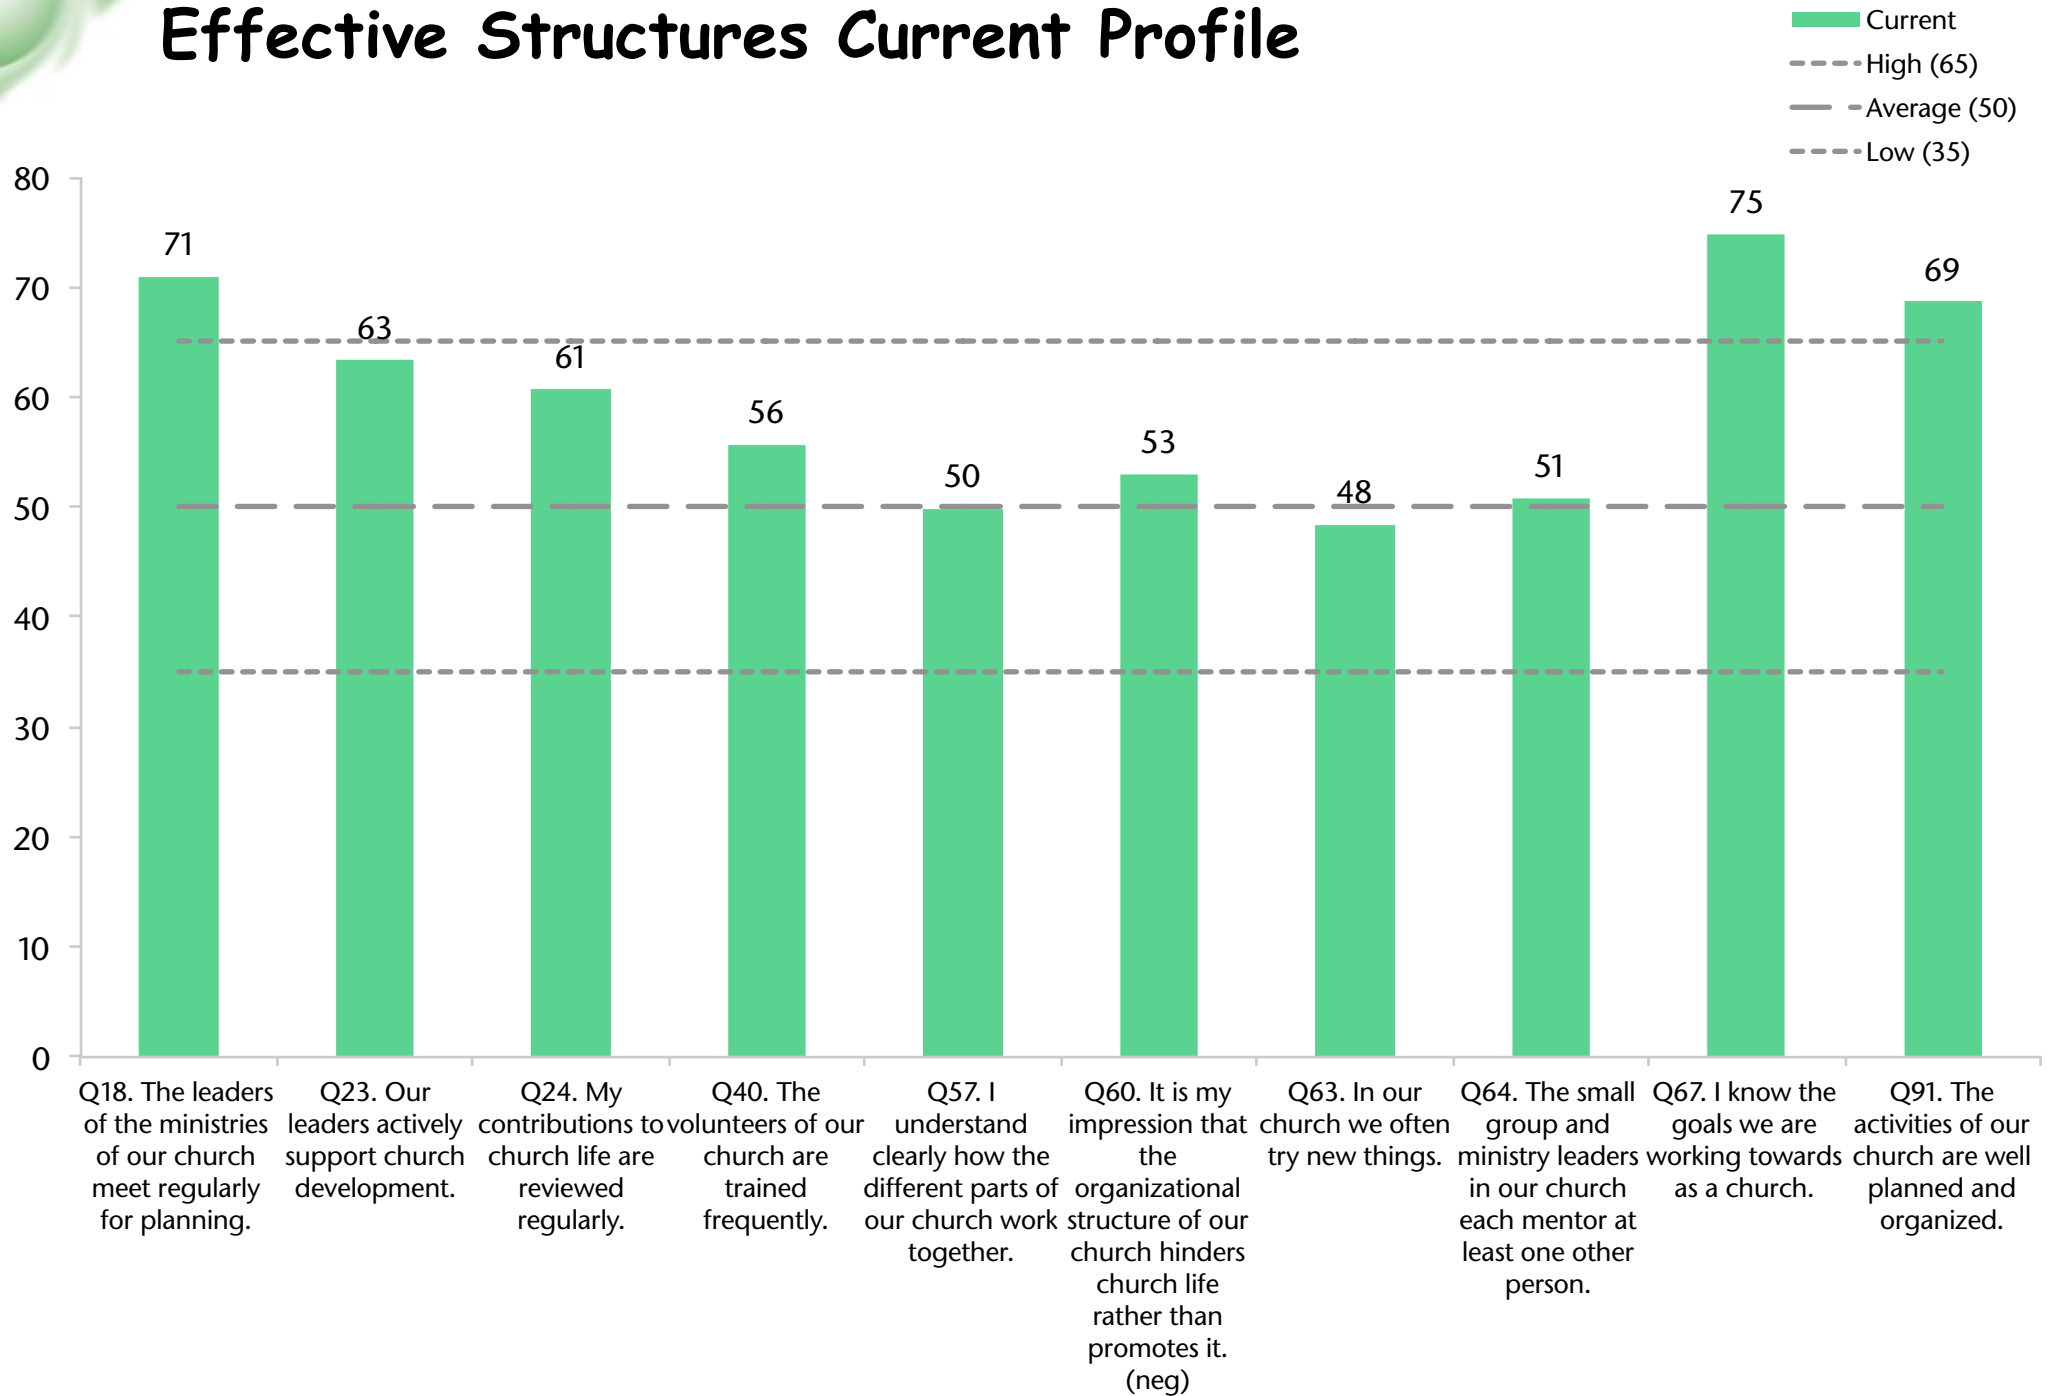

Adult Attendance Growth

Survey Participants by Age Groups and Gender

Quality Characteristic Current Profile

Dynamic Progress

Empowering Leadership Current Profile

EL Dynamic Progress

Gift-based Ministry Current Profile

GbM Dynamic Progress

Last Change
 - - - - High (65)
 - - - - Average (50)
 - - - - Low (35)
● Current
 ◆ Profile 2
 ▲ Profile 1

Passionate Spirituality Current Profile

PS Dynamic Progress

Last Change
 - - - - High (65)
 - - - - Average (50)
 - - - - Low (35)
● Current
 ◆ Profile 2
 ▲ Profile 1

Effective Structures Current Profile

ES Dynamic Progress

Last Change
 - - - High (65) - - - Average (50) - - - Low (35)
● Current ◇ Profile 2 △ Profile 1

Inspiring Worship Service Current Profile

■ Current
 High (65)
 Average (50)
 Low (35)

IWS Dynamic Progress

Last Change
 - - - - High (65)
 - - - - Average (50)
 - - - - Low (35)
● Current
 ◆ Profile 2
 ▲ Profile 1

Holistic Small Groups Current Profile

HSG Dynamic Progress

Last Change
 - - - High (65) - - - Average (50) - - - Low (35)
● Current ◆ Profile 2 □ Profile 1