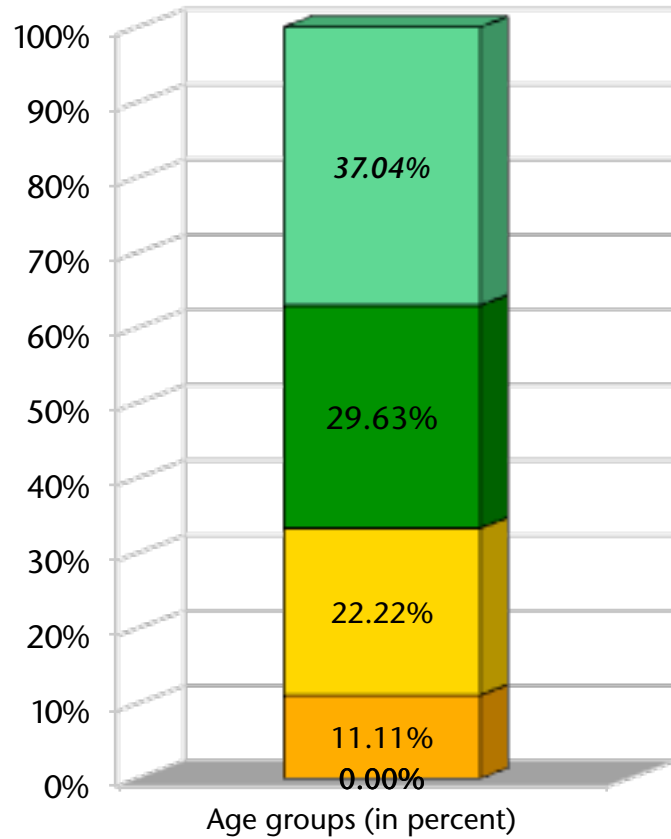

NCD *status* guide

for

RU0101 - Bilton St Mark

January-2017

Pastor for 12 years: Tim Cockell

Profile	Date	Minimum Factor	Maximum Factor	Min - Max Difference	Average
3	Jan-17	51.5 Passionate spirituality	76.7 Gift-based ministry	25.2	61.5
				Change 2 - 3	+6.0
2	Nov-15	45.9 Passionate spirituality	65.9 Gift-based ministry	20.0	55.5
				Change 1 - 2	+3.7
1	Oct-14	40.3 Need-oriented evangelism	63.1 Gift-based ministry	22.8	51.8

Adult Attendance Growth

Survey Participants by Age Groups and Gender

Quality Characteristic Current Profile

Dynamic Progress

Empowering Leadership Current Profile

EL Dynamic Progress

Gift-based Ministry Current Profile