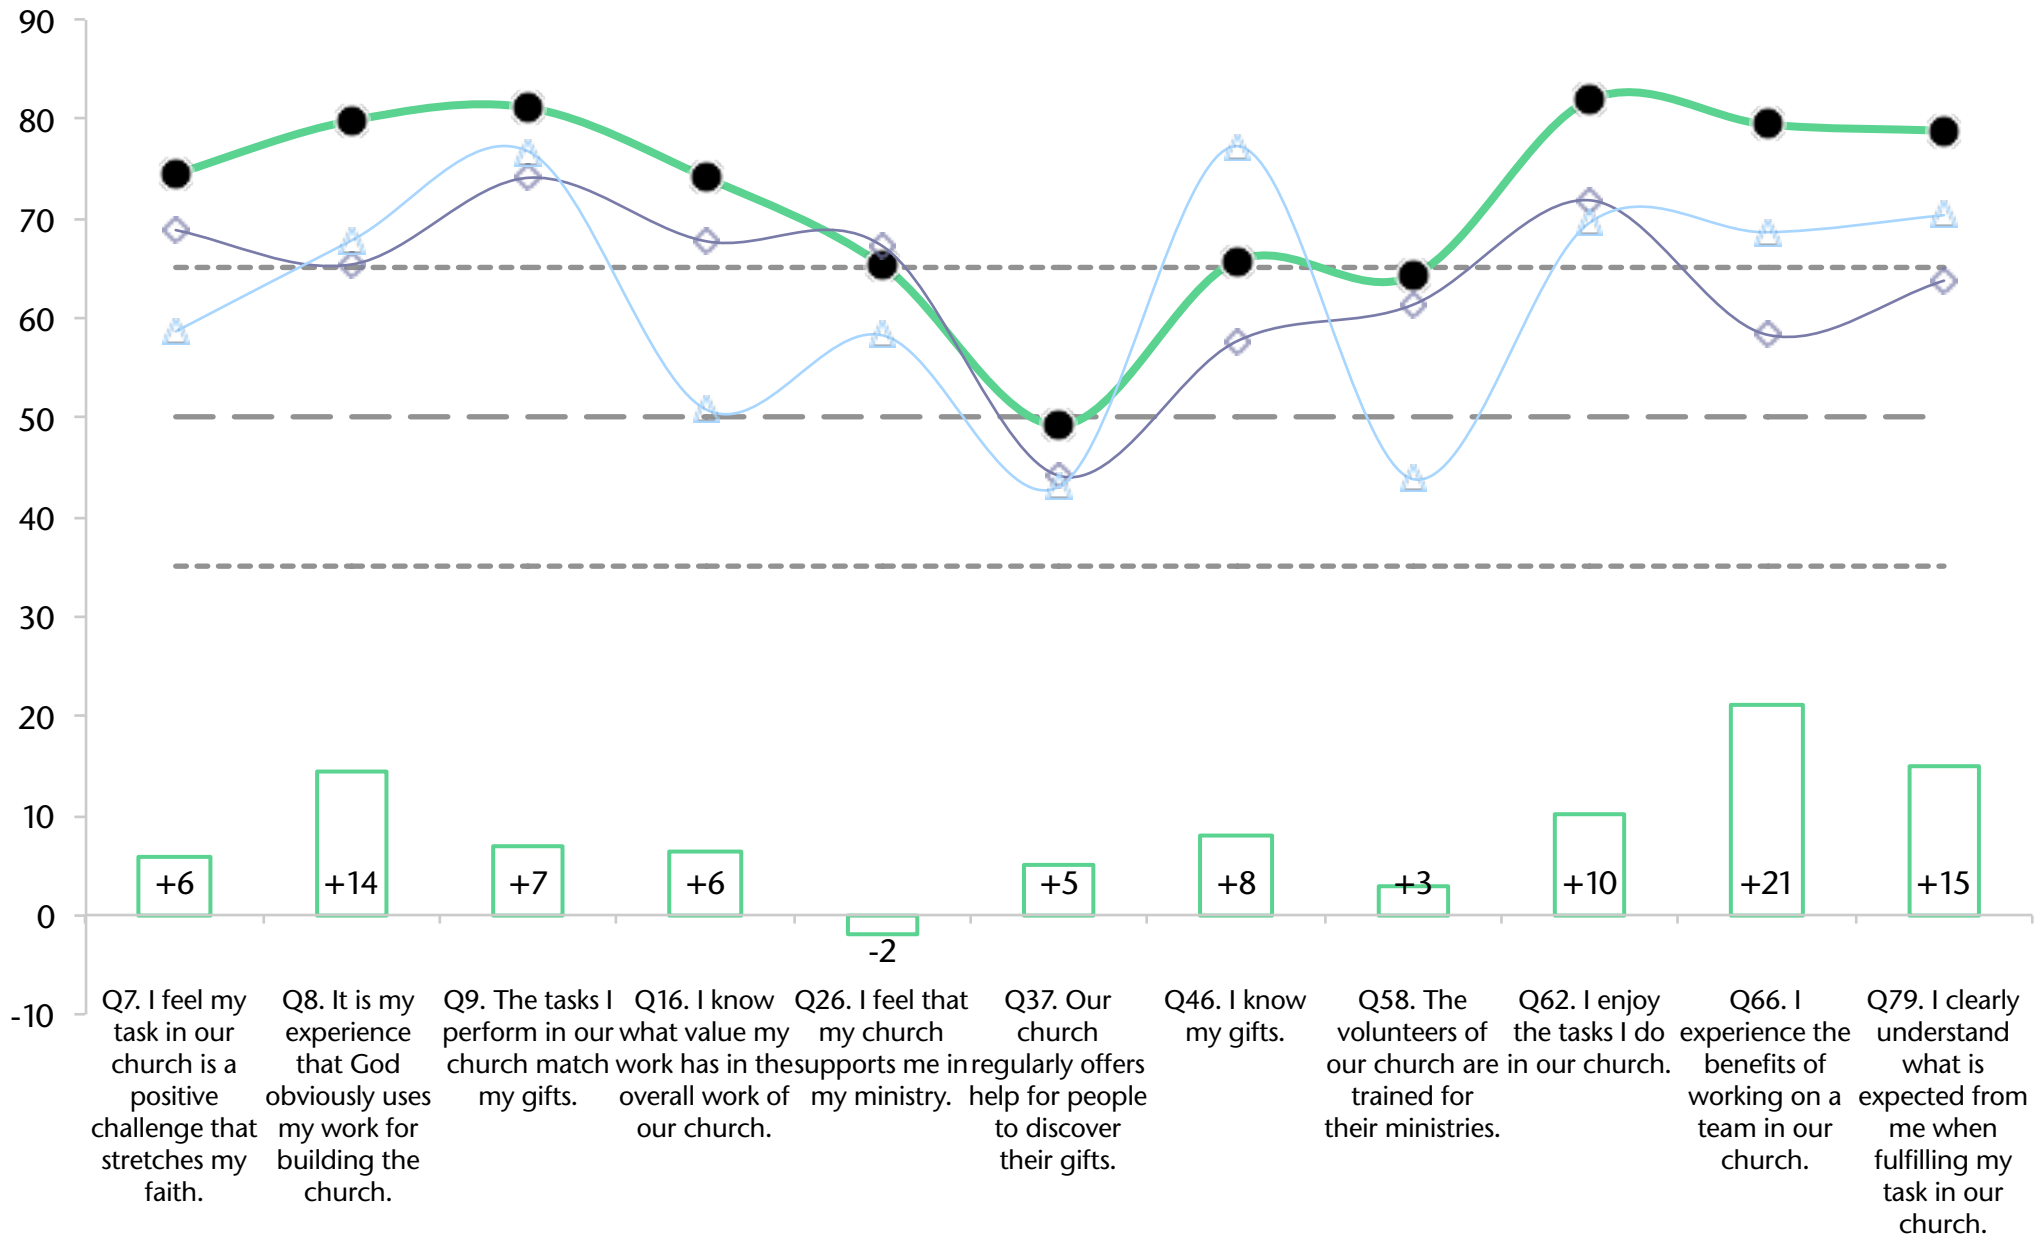

Adult Attendance Growth

Survey Participants by Age Groups and Gender

Quality Characteristic Current Profile

Dynamic Progress

Empowering Leadership Current Profile

EL Dynamic Progress

Gift-based Ministry Current Profile

GbM Dynamic Progress

Last Change
 - - - - High (65)
 - - - - Average (50)
 - - - - Low (35)
● Current
 ◆ Profile 2
 ▲ Profile 1

Passionate Spirituality Current Profile

PS Dynamic Progress

Last Change
 - - - - High (65)
 - - - - Average (50)
 - - - - Low (35)
● Current
 ◆ Profile 2
 ▲ Profile 1

Effective Structures Current Profile

ES Dynamic Progress

Last Change
 - - - High (65) - - - Average (50) - - - Low (35)
● Current ◇ Profile 2 △ Profile 1

Inspiring Worship Service Current Profile

■ Current
 High (65)
 Average (50)
 Low (35)