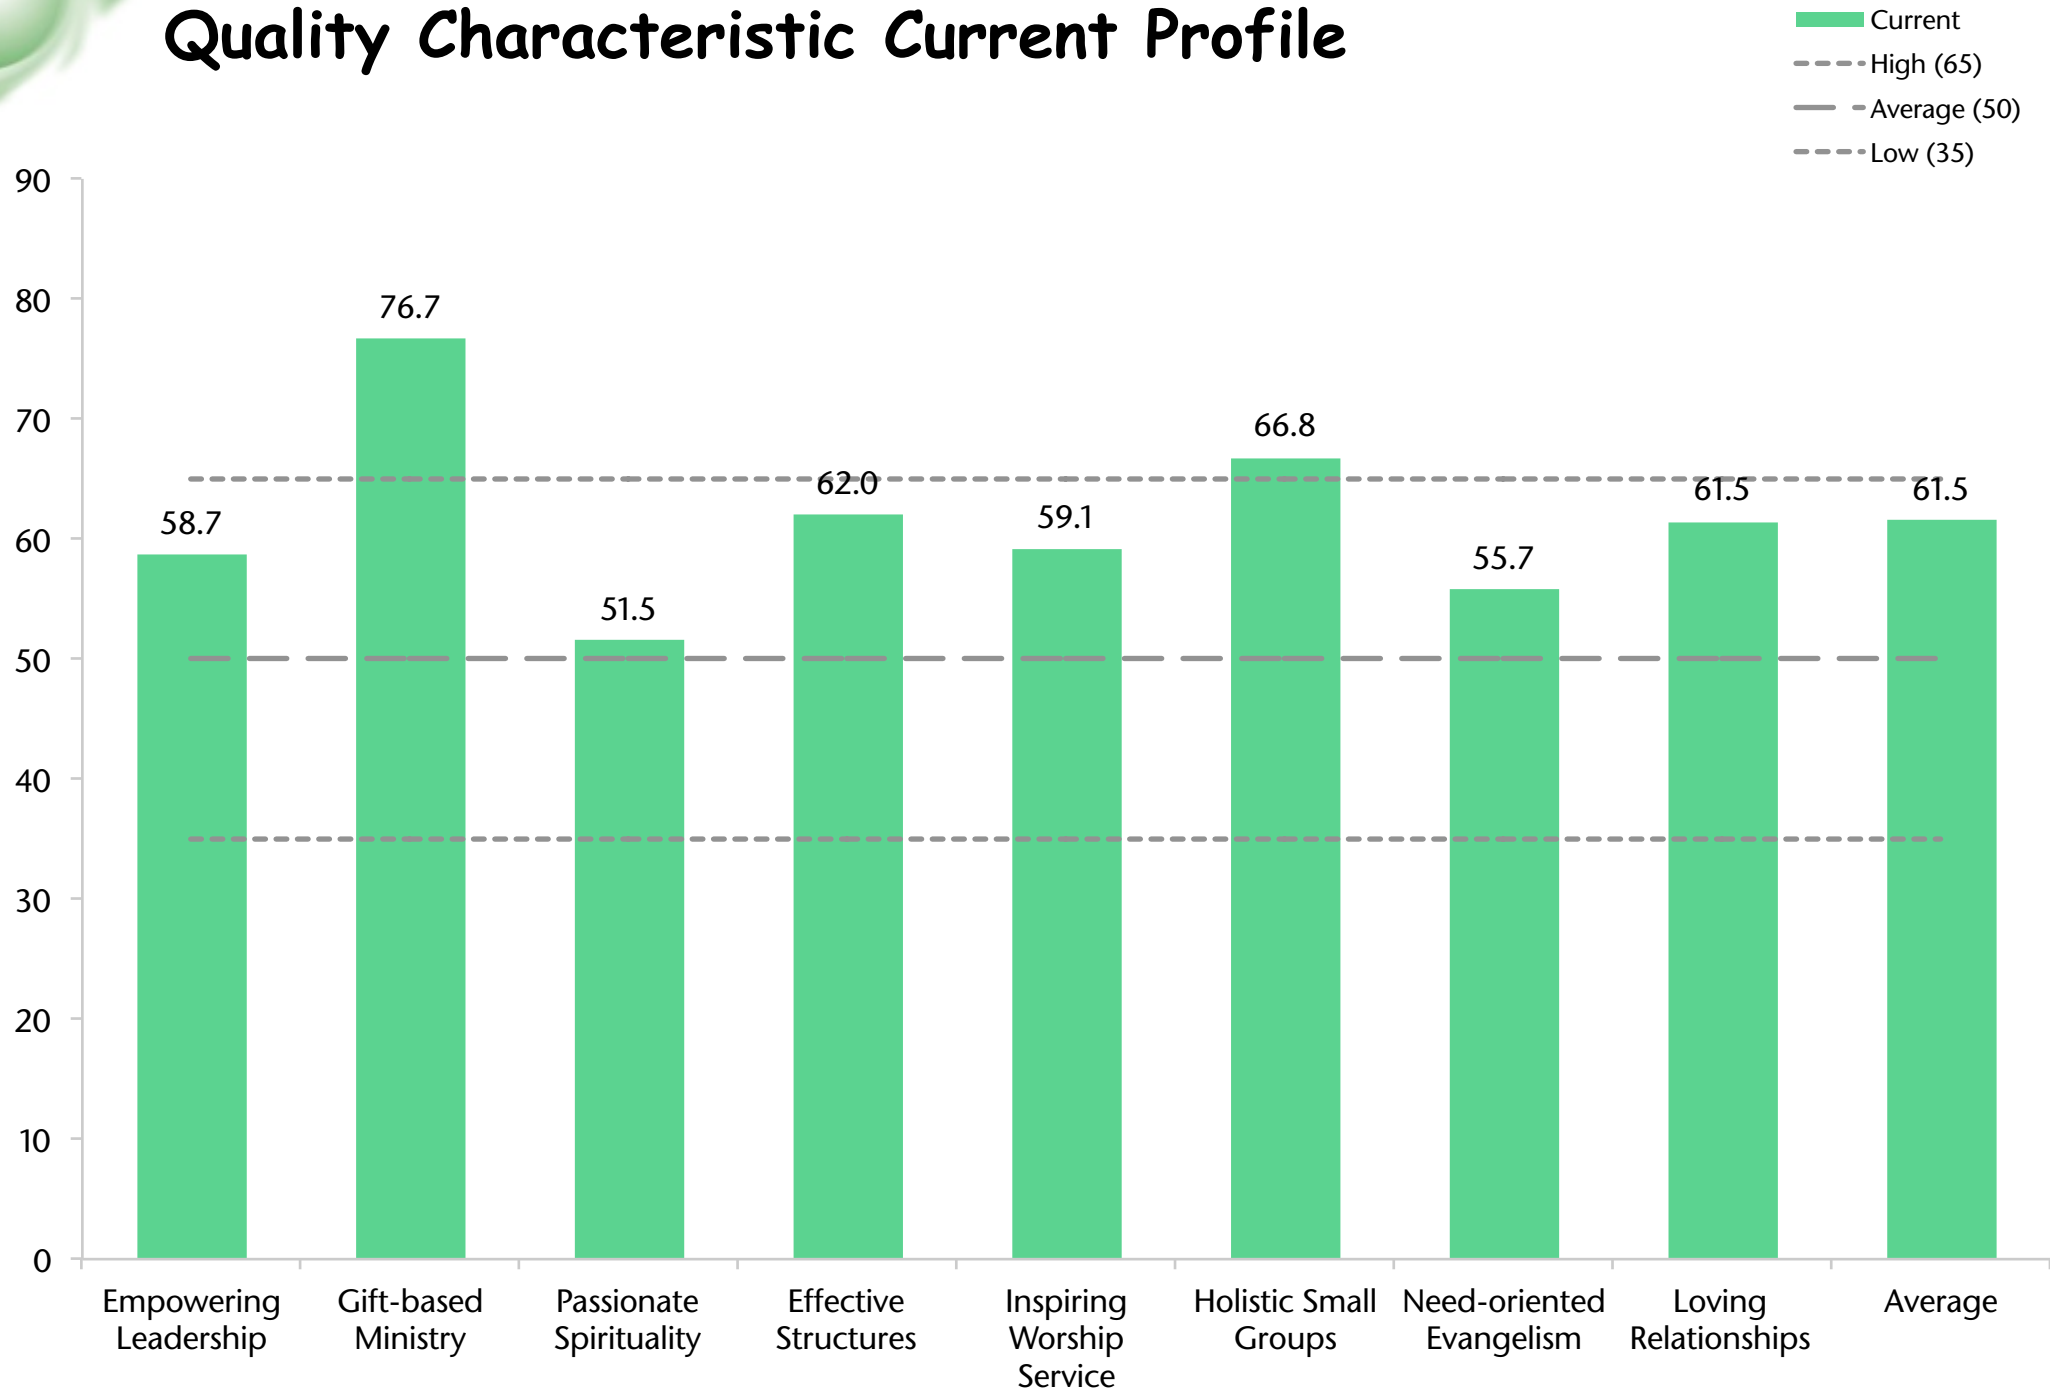

NCD *status* guide

for

RU0101 - Bilton St Mark

January-2017

Pastor for 12 years: Tim Cockell

Profile	Date	Minimum Factor	Maximum Factor	Min - Max Difference	Average
3	Jan-17	51.5 Passionate spirituality	76.7 Gift-based ministry	25.2	61.5
				Change 2 - 3	+6.0
2	Nov-15	45.9 Passionate spirituality	65.9 Gift-based ministry	20.0	55.5
				Change 1 - 2	+3.7
1	Oct-14	40.3 Need-oriented evangelism	63.1 Gift-based ministry	22.8	51.8

Adult Attendance Growth

Survey Participants by Age Groups and Gender

Quality Characteristic Current Profile

Dynamic Progress

Empowering Leadership Current Profile

EL Dynamic Progress

Gift-based Ministry Current Profile

GbM Dynamic Progress

Last Change
 - - - - High (65)
 - - - - Average (50)
 - - - - Low (35)
● Current
 ◆ Profile 2
 ▲ Profile 1

Passionate Spirituality Current Profile

PS Dynamic Progress

Last Change
 - - - - High (65)
 - - - - Average (50)
 - - - - Low (35)
● Current
 ◆ Profile 2
 ▲ Profile 1