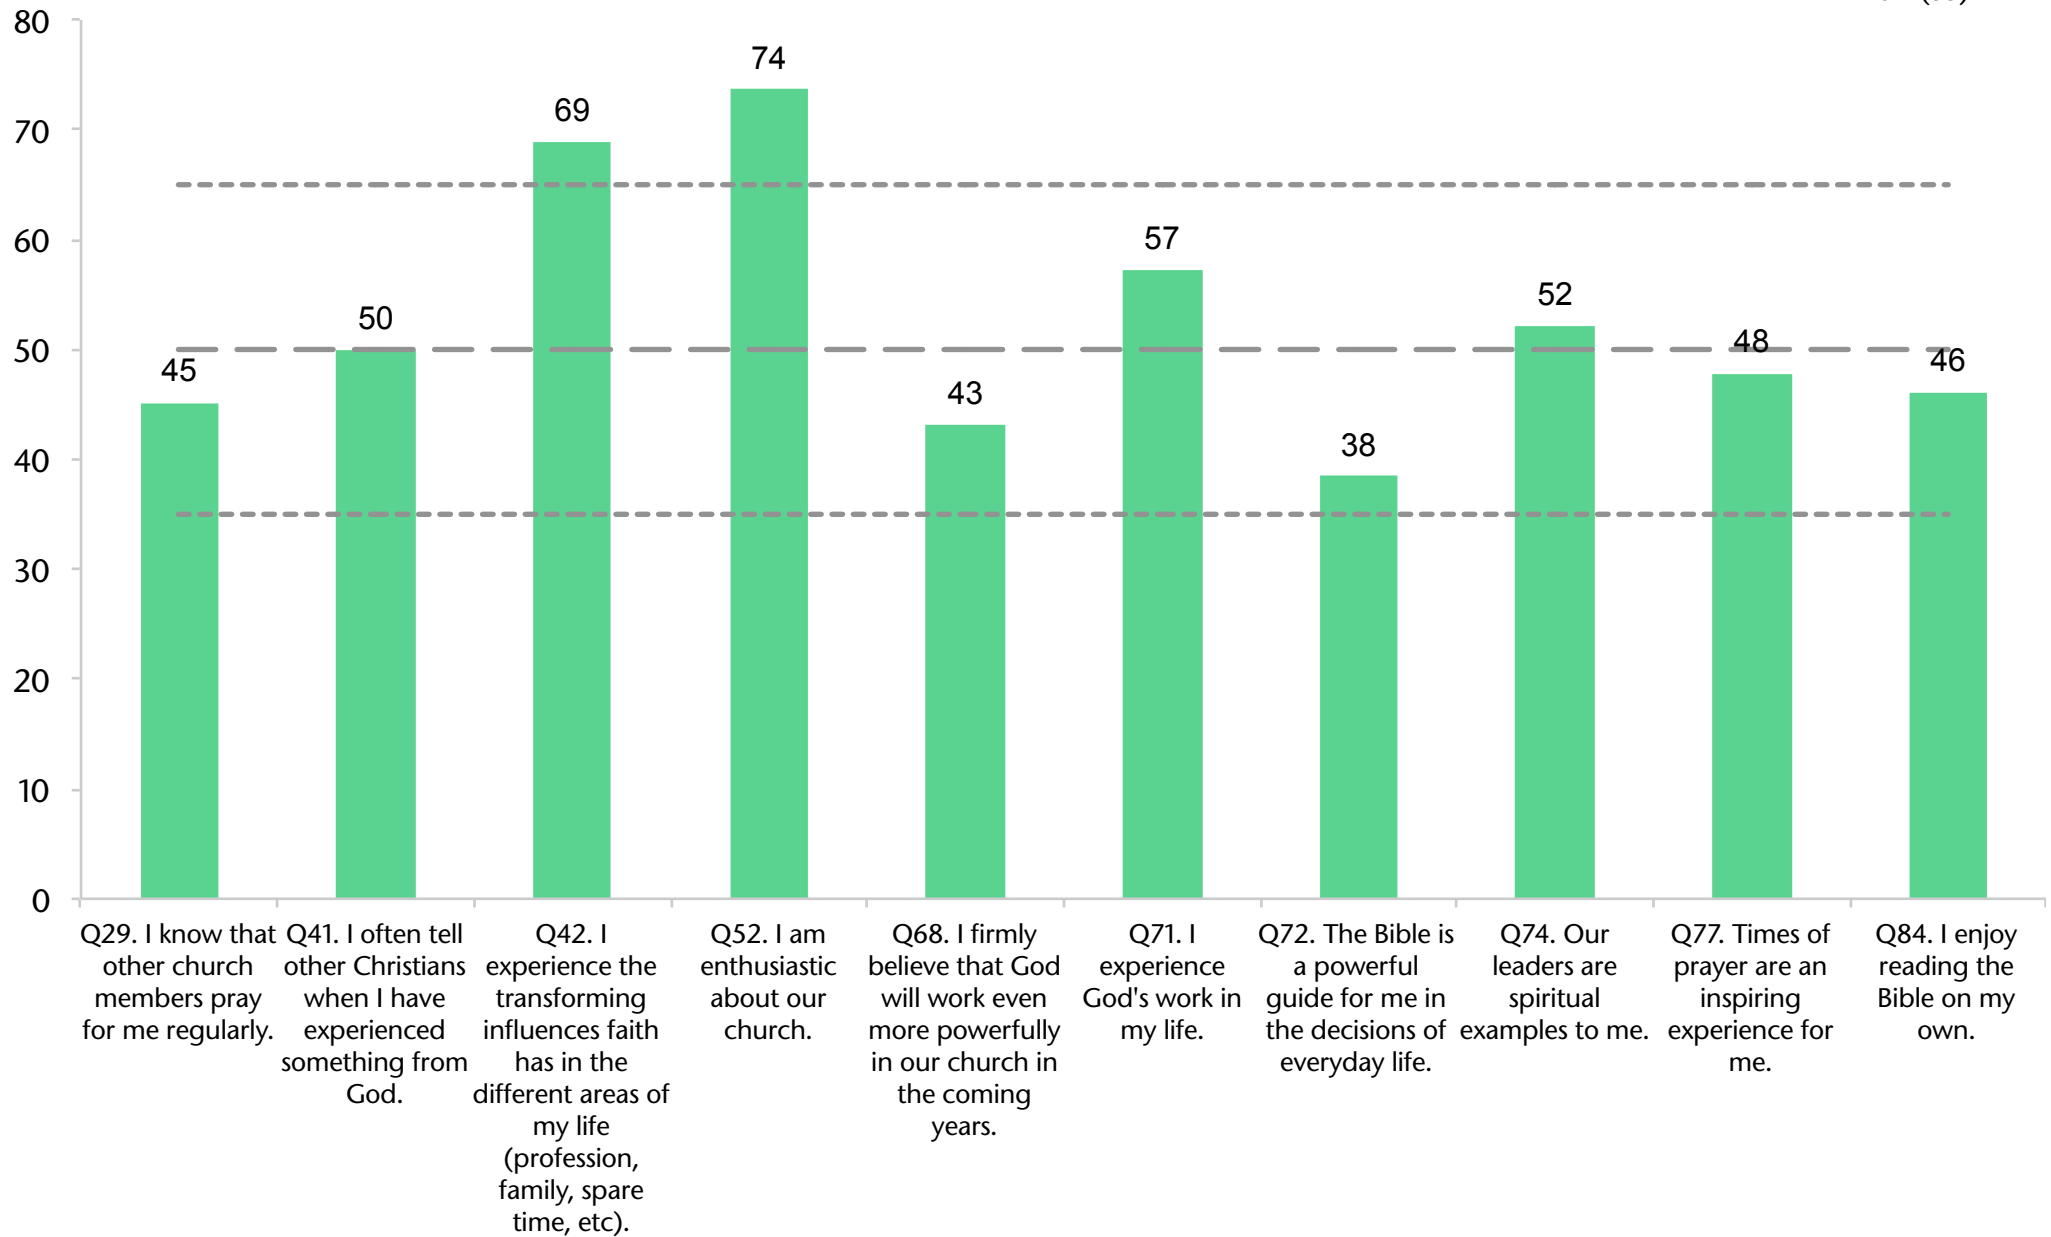

Passionate Spirituality Current Profile