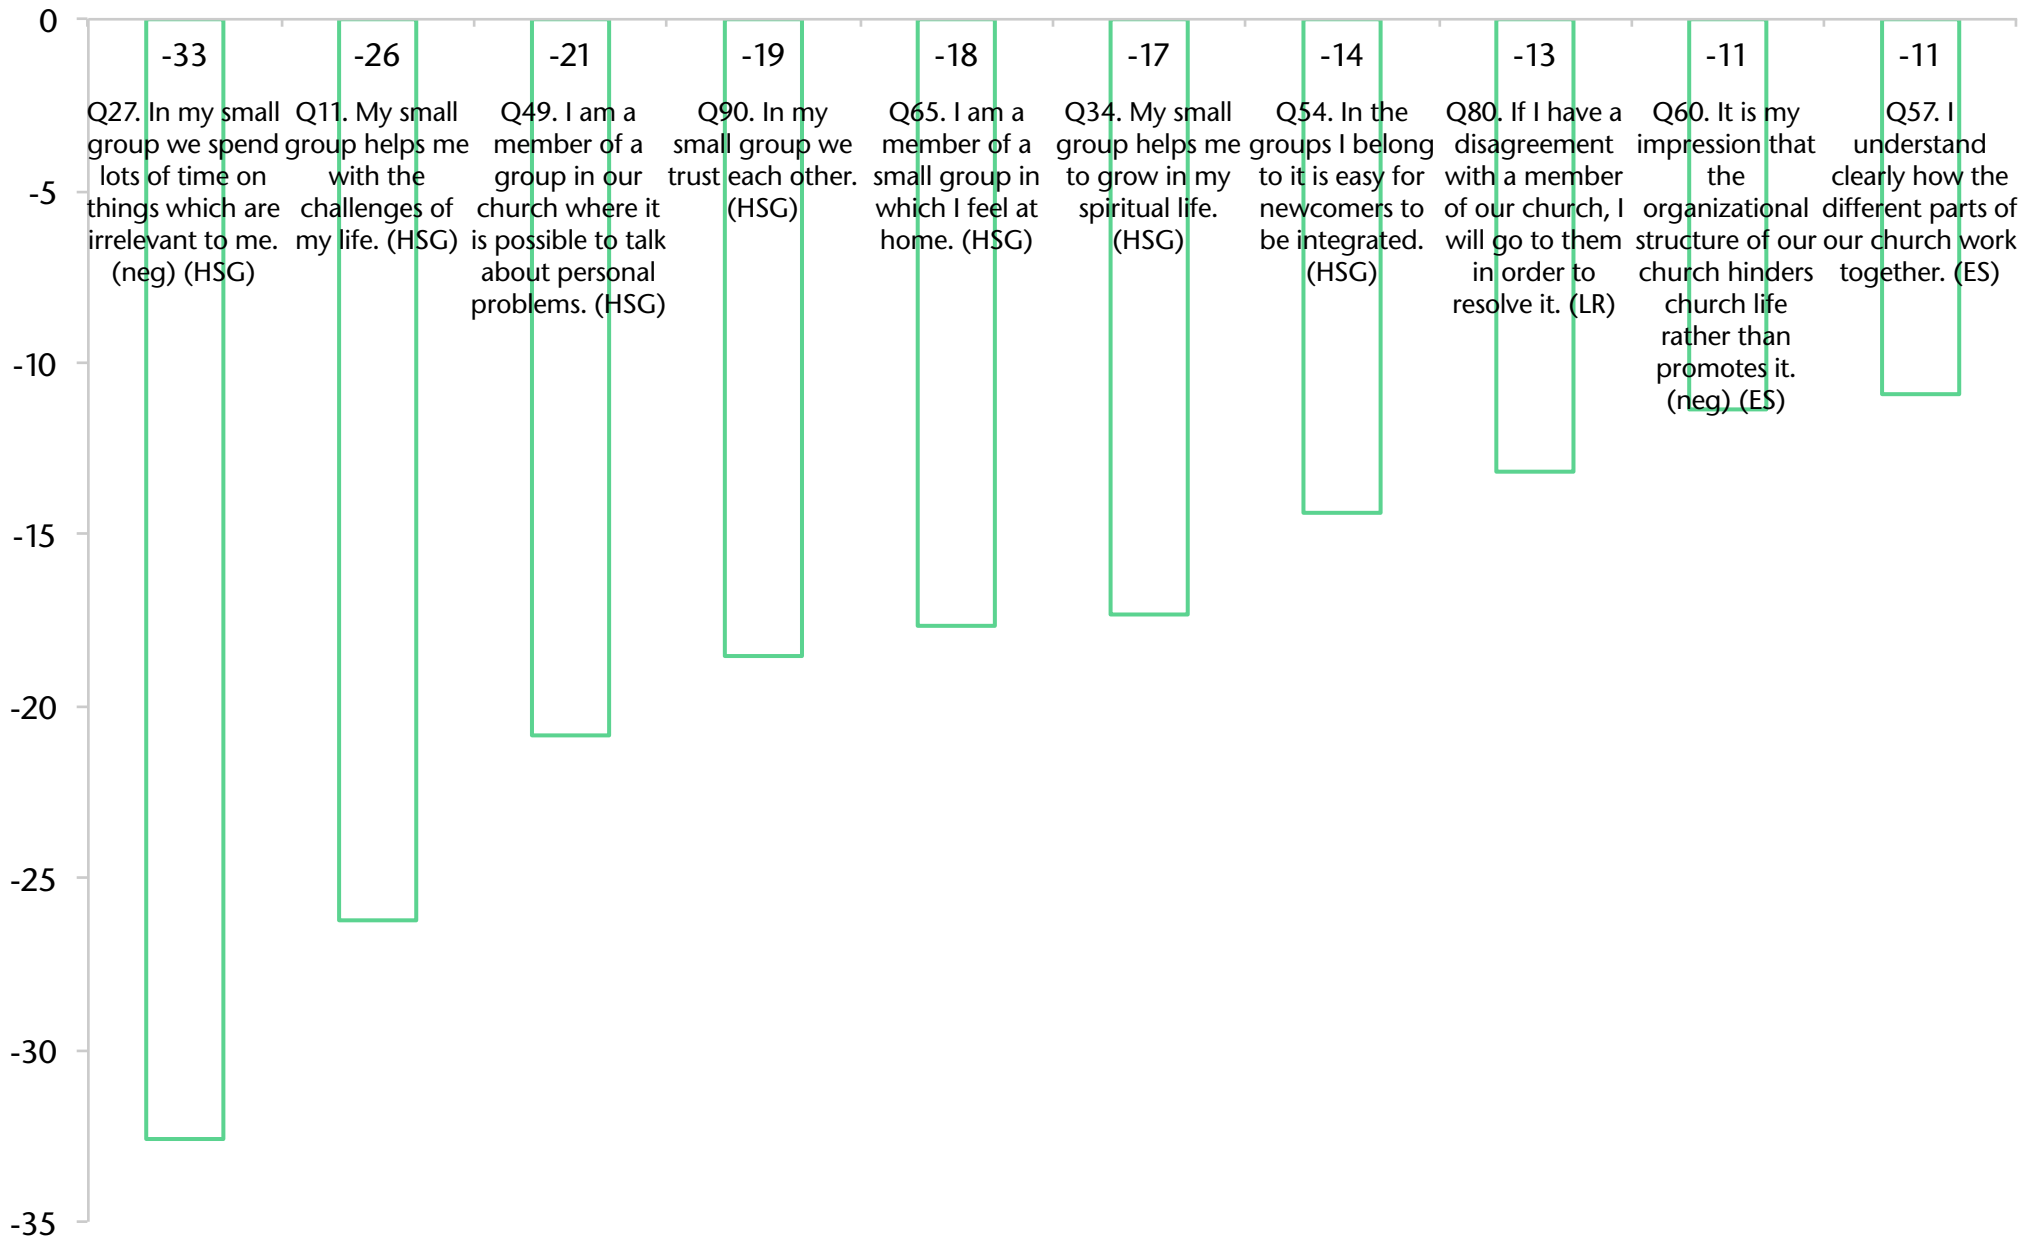

■ Current
- - - High (65)
— Average (50)
- - - Low (35)

LR Dynamic Progress

Current Highest 10

Highest 10 changes from previous to current

Current Lowest 10

Lowest 10 changes from previous to current

Current Capacity