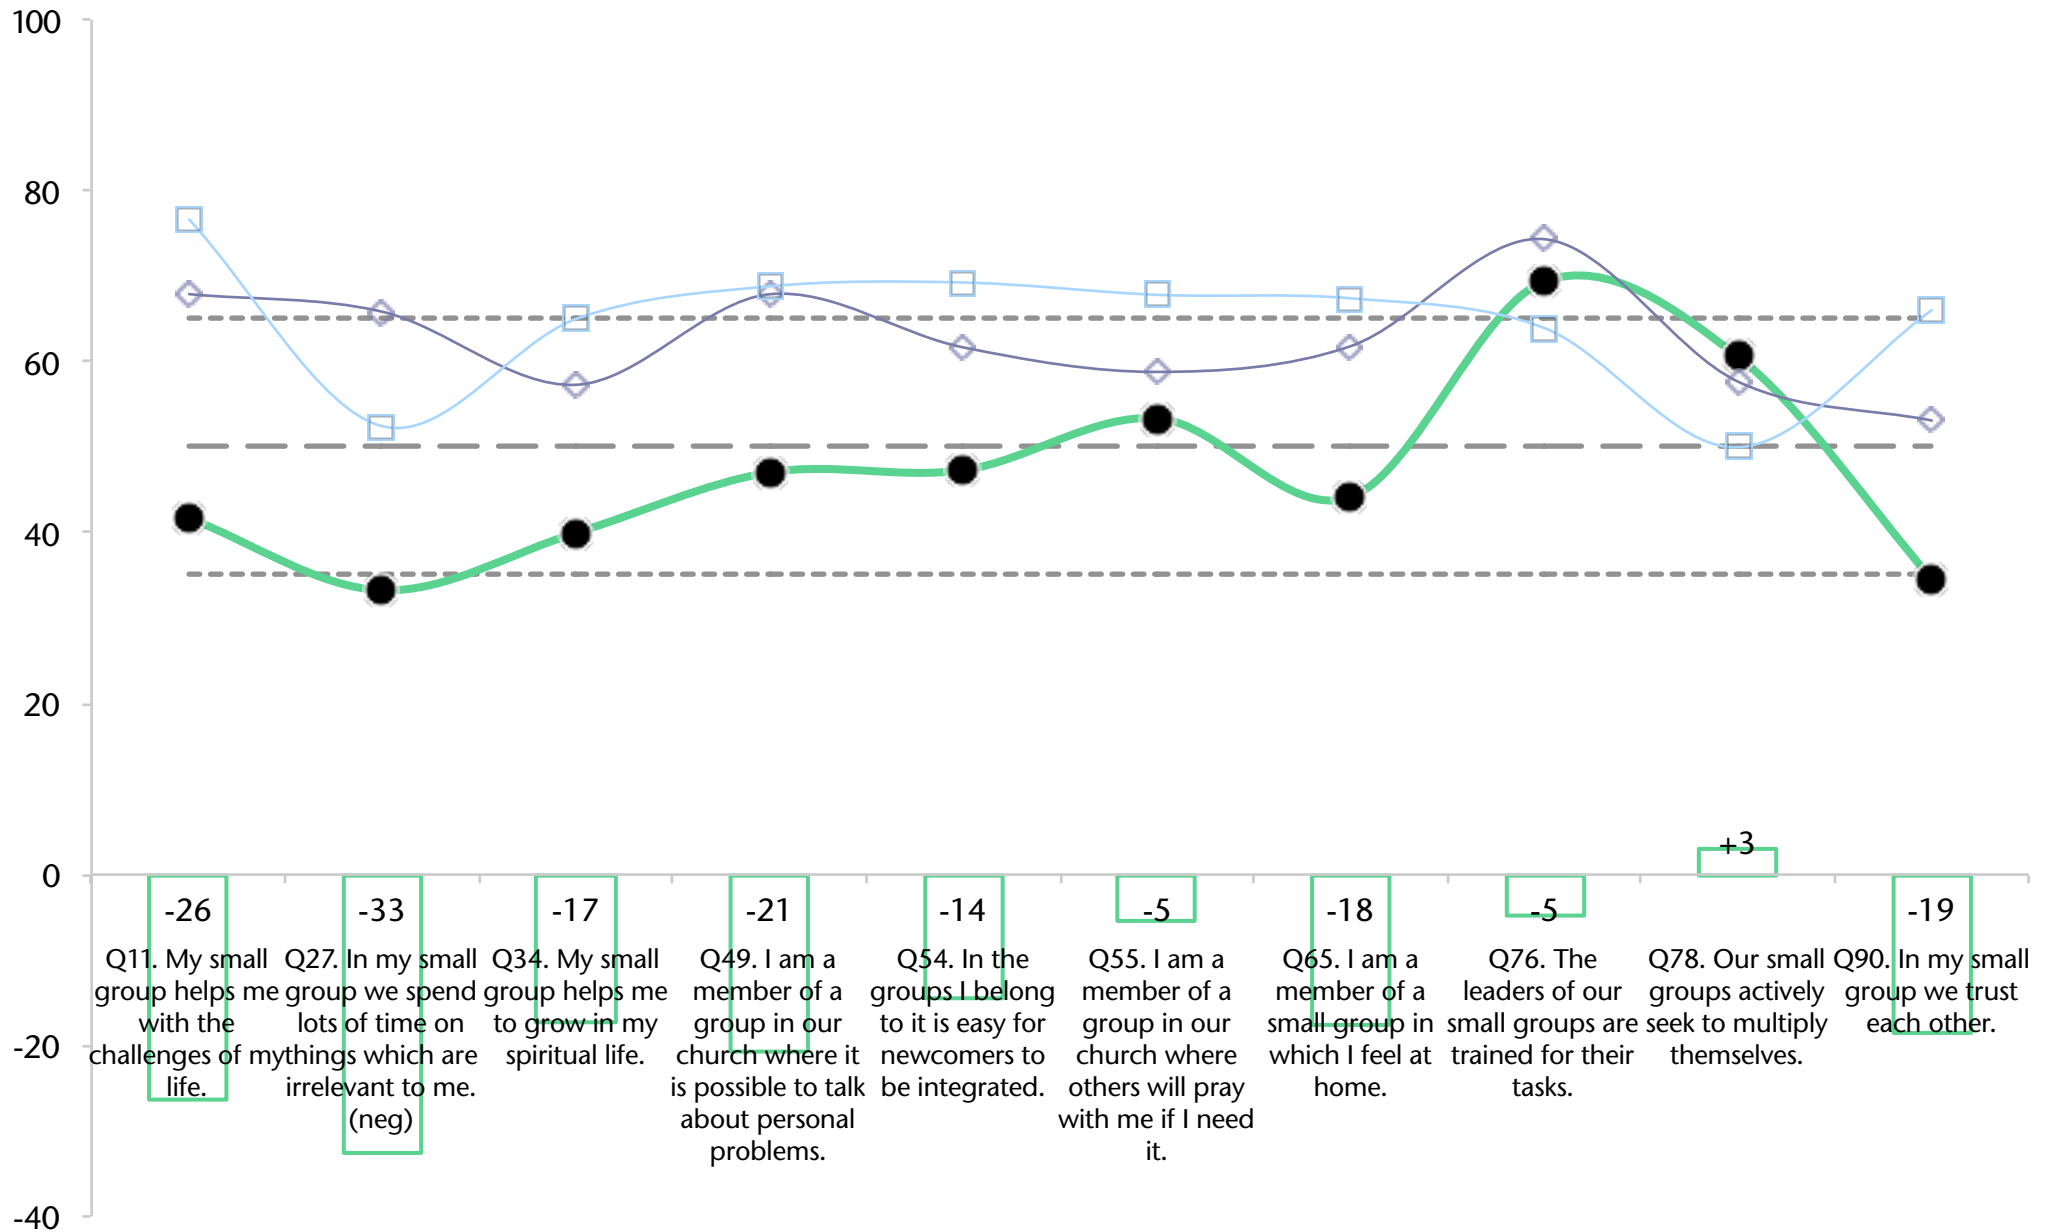

Adult Attendance Growth

Survey Participants by Age Groups and Gender

- 70+
- 61-70
- 51-60
- 41-50
- 31-40
- 21-30
- 20

- female
- male

Quality Characteristic Current Profile

Dynamic Progress

Last Change
 - - - High (65)
 - - - Average (50)
 - - - Low (35)
● Current
 ◆ Profile 2
 ▲ Profile 2

Last Change
 - - - High (65)
 - - - Average (50)
 - - - Low (35)
● Current
 ◆ Profile 2
 ▲ Profile 2

Effective Structures Current Profile

ES Dynamic Progress

Inspiring Worship Service Current Profile

■ Current
 High (65)
 Average (50)
 Low (35)

IWS Dynamic Progress

Last Change
 - - - - High (65)
 - - - - Average (50)
 - - - - Low (35)
● Current
 ◆ Profile 2
 ▲ Profile 2

Holistic Small Groups Current Profile

HSG Dynamic Progress

Last Change
 - - - High (65)
 - - - Average (50)
 - - - Low (35)

● Current
 -◇- Profile 2
 -□- Profile 2

Need-oriented Evangelism Current Profile

NoE Dynamic Progress

 Last Change - - - High (65) - - - Average (50) - - - Low (35)
● Current ◆ Profile 2 ▲ Profile 2

Loving Relationships Current Profile