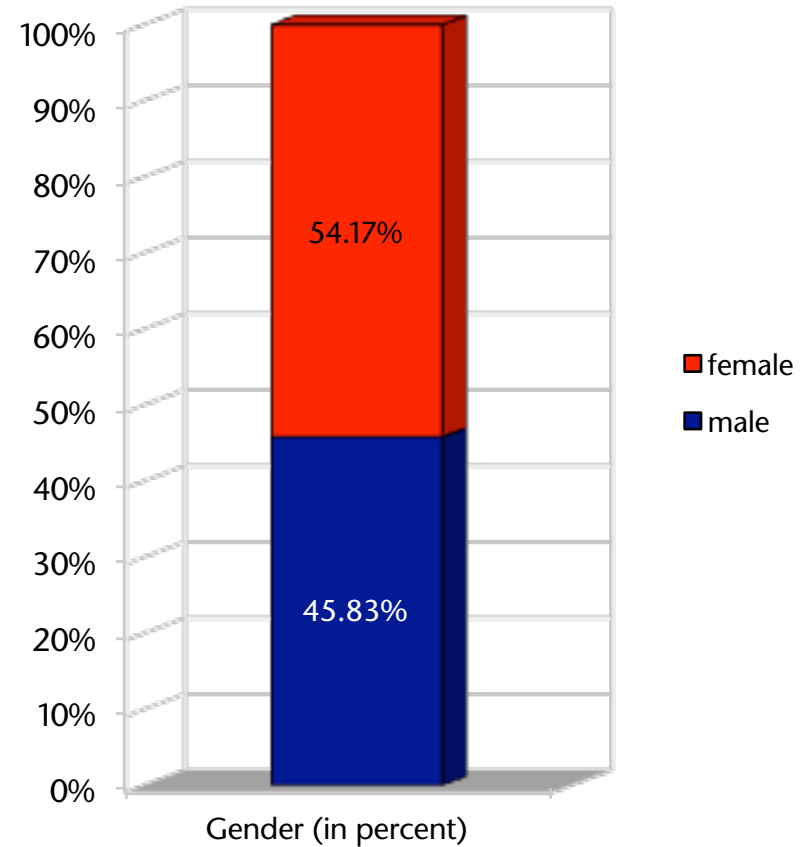

NCD *status* guide

for

WL0501 Leamington Priors St Mary - 6pm

March-2017

Pastor for 5 years: Chris Knight

Profile	Date	Minimum Factor	Maximum Factor	Min - Max Difference	Average
3	Mar-17	48.0 Holistic small groups	64.2 Loving relationships	16.2	59.4
				Change 2 - 3	+0.0
2	Jun-15	49.8 Passionate spirituality	67.5 Holistic small groups	17.7	59.4
				Change 2 - 2	+5.0
2	Nov-13	43.2 Passionate spirituality	63.2 Need-oriented evangelism	20.0	54.4

Adult Attendance Growth

Survey Participants by Age Groups and Gender

- 70+
- 61-70
- 51-60
- 41-50
- 31-40
- 21-30
- 20

- female
- male

Quality Characteristic Current Profile

Dynamic Progress

Last Change
 - - - High (65)
 - - - Average (50)
 - - - Low (35)
● Current
 ◆ Profile 2
 ▲ Profile 2