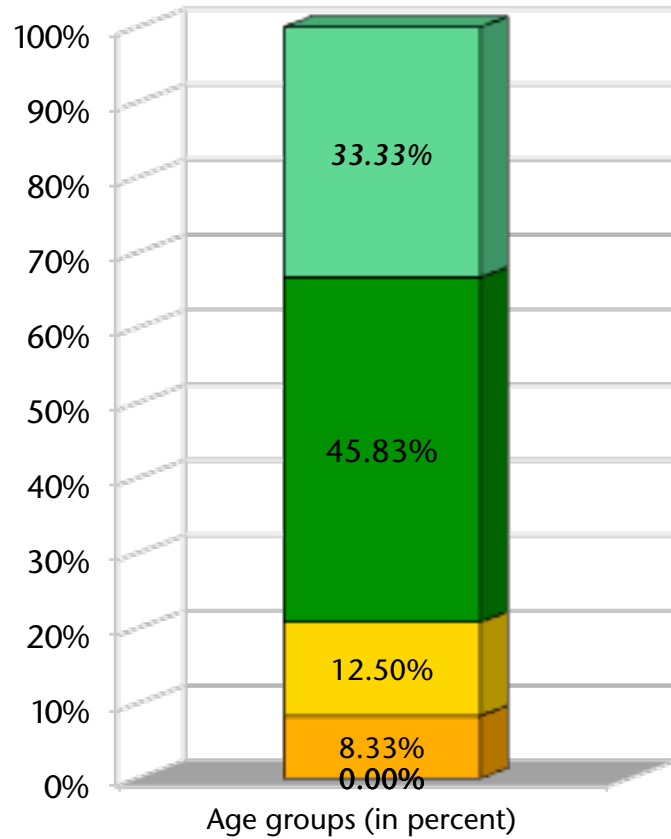

NCD *status* guide

for

WL0501 Leamington Priors St Mary - 6pm

March-2017

Pastor for 5 years: Chris Knight

Profile	Date	Minimum Factor	Maximum Factor	Min - Max Difference	Average
3	Mar-17	48.0 Holistic small groups	64.2 Loving relationships	16.2	59.4
				Change 2 - 3	+0.0
2	Jun-15	49.8 Passionate spirituality	67.5 Holistic small groups	17.7	59.4
				Change 2 - 2	+5.0
2	Nov-13	43.2 Passionate spirituality	63.2 Need-oriented evangelism	20.0	54.4

Adult Attendance Growth

Survey Participants by Age Groups and Gender

- 70+
- 61-70
- 51-60
- 41-50
- 31-40
- 21-30
- 20

- female
- male

Quality Characteristic Current Profile

Dynamic Progress

Last Change
 - - - High (65)
 - - - Average (50)
 - - - Low (35)
● Current
 ◆ Profile 2
 ▲ Profile 2