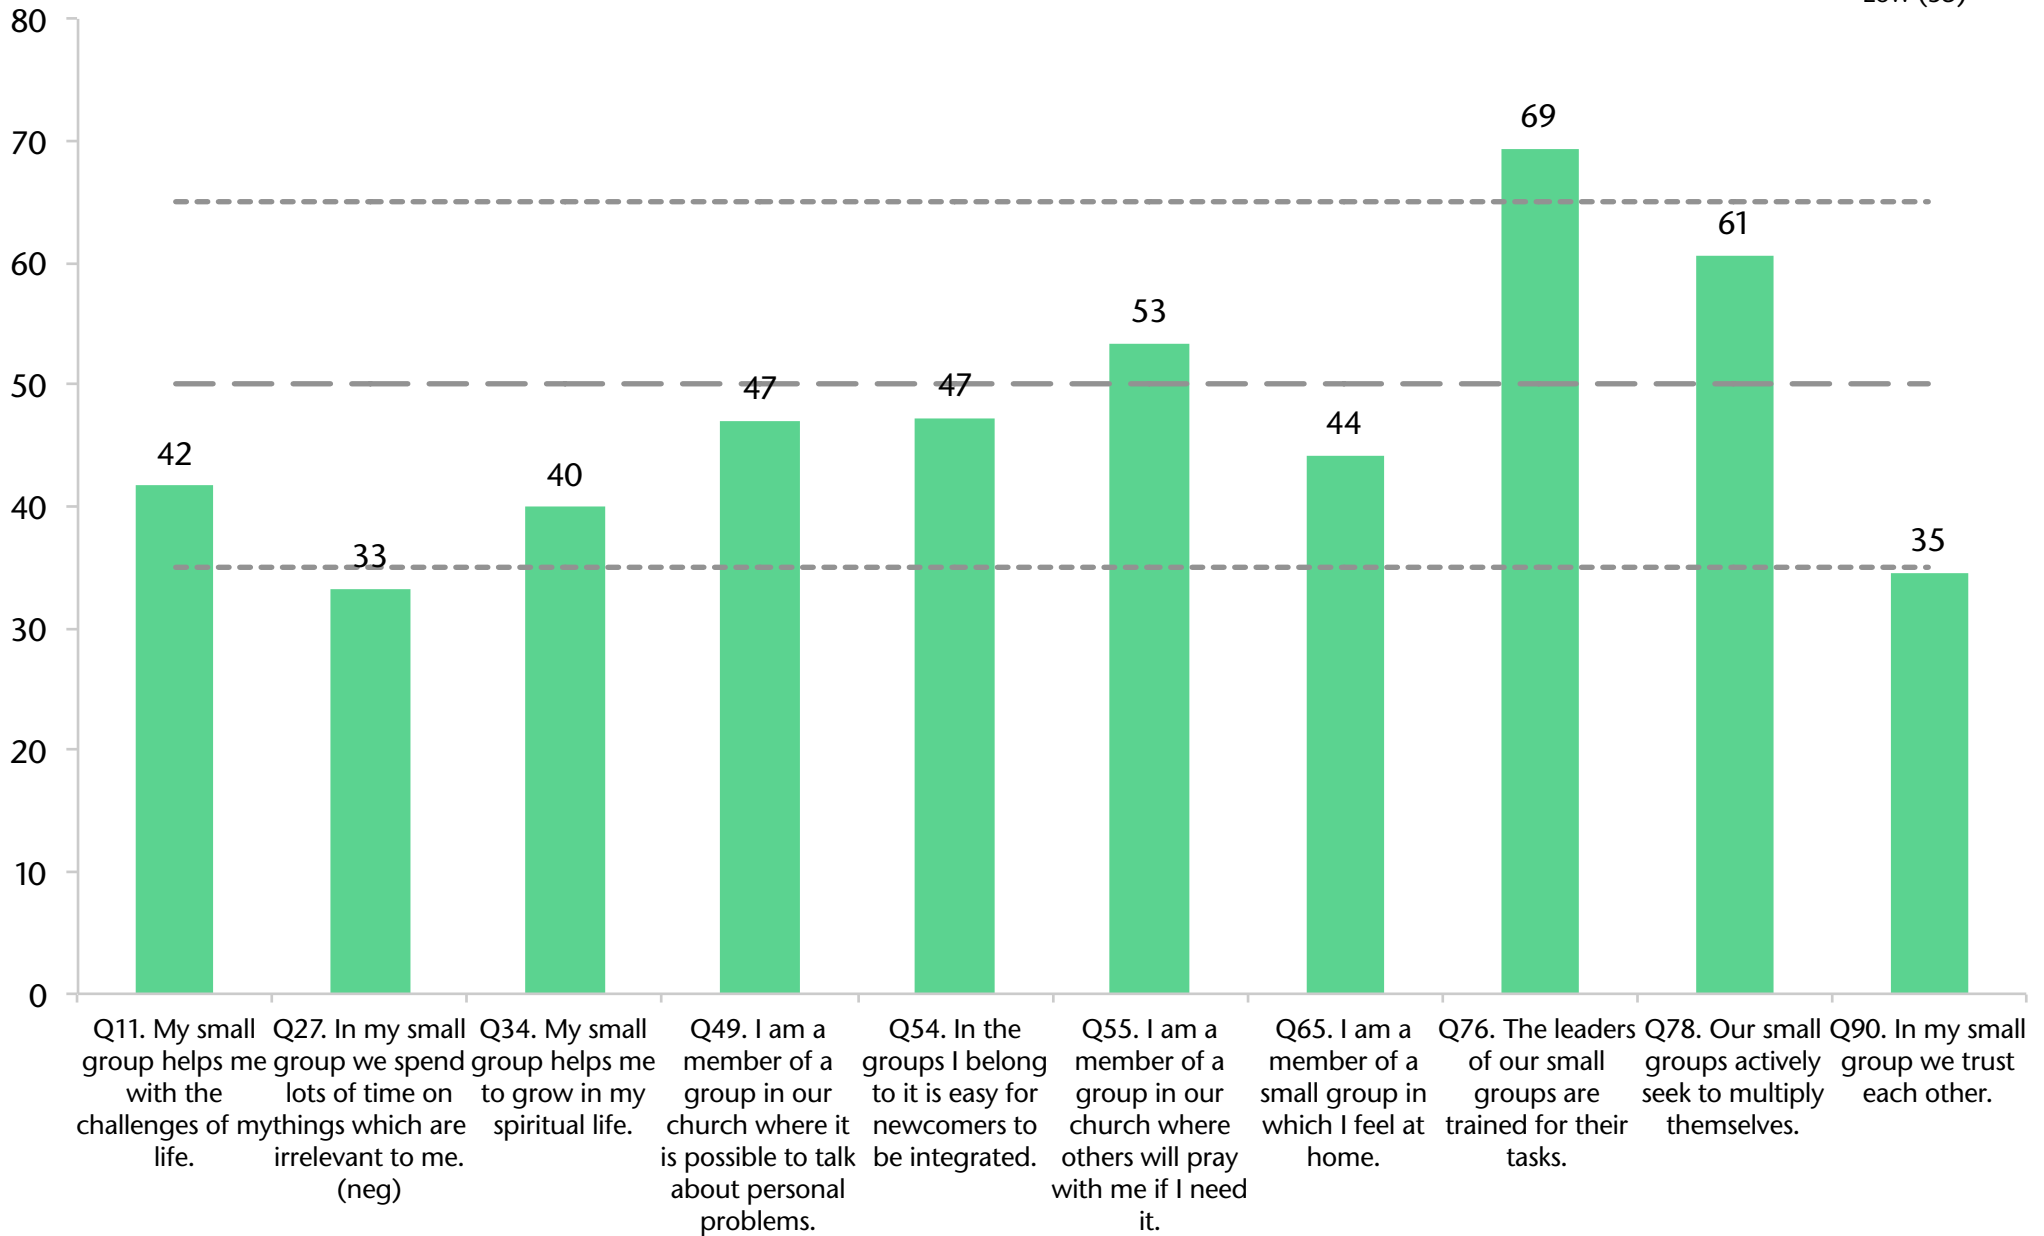

Adult Attendance Growth

Survey Participants by Age Groups and Gender

- 70+
- 61-70
- 51-60
- 41-50
- 31-40
- 21-30
- 20

- female
- male

Quality Characteristic Current Profile

Dynamic Progress

Last Change
 - - - High (65)
 - - - Average (50)
 - - - Low (35)
● Current
 ◆ Profile 2
 ▲ Profile 2

Last Change
 - - - High (65)
 - - - Average (50)
 - - - Low (35)
● Current
 ◆ Profile 2
 ▲ Profile 2

Effective Structures Current Profile

ES Dynamic Progress

Inspiring Worship Service Current Profile

■ Current
 High (65)
 Average (50)
 Low (35)

IWS Dynamic Progress

Last Change
 - - - - High (65)
 - - - - Average (50)
 - - - - Low (35)
● Current
 ◆ Profile 2
 ▲ Profile 2

Holistic Small Groups Current Profile

HSG Dynamic Progress

Last Change
 - - - High (65)
 - - - Average (50)
 - - - Low (35)