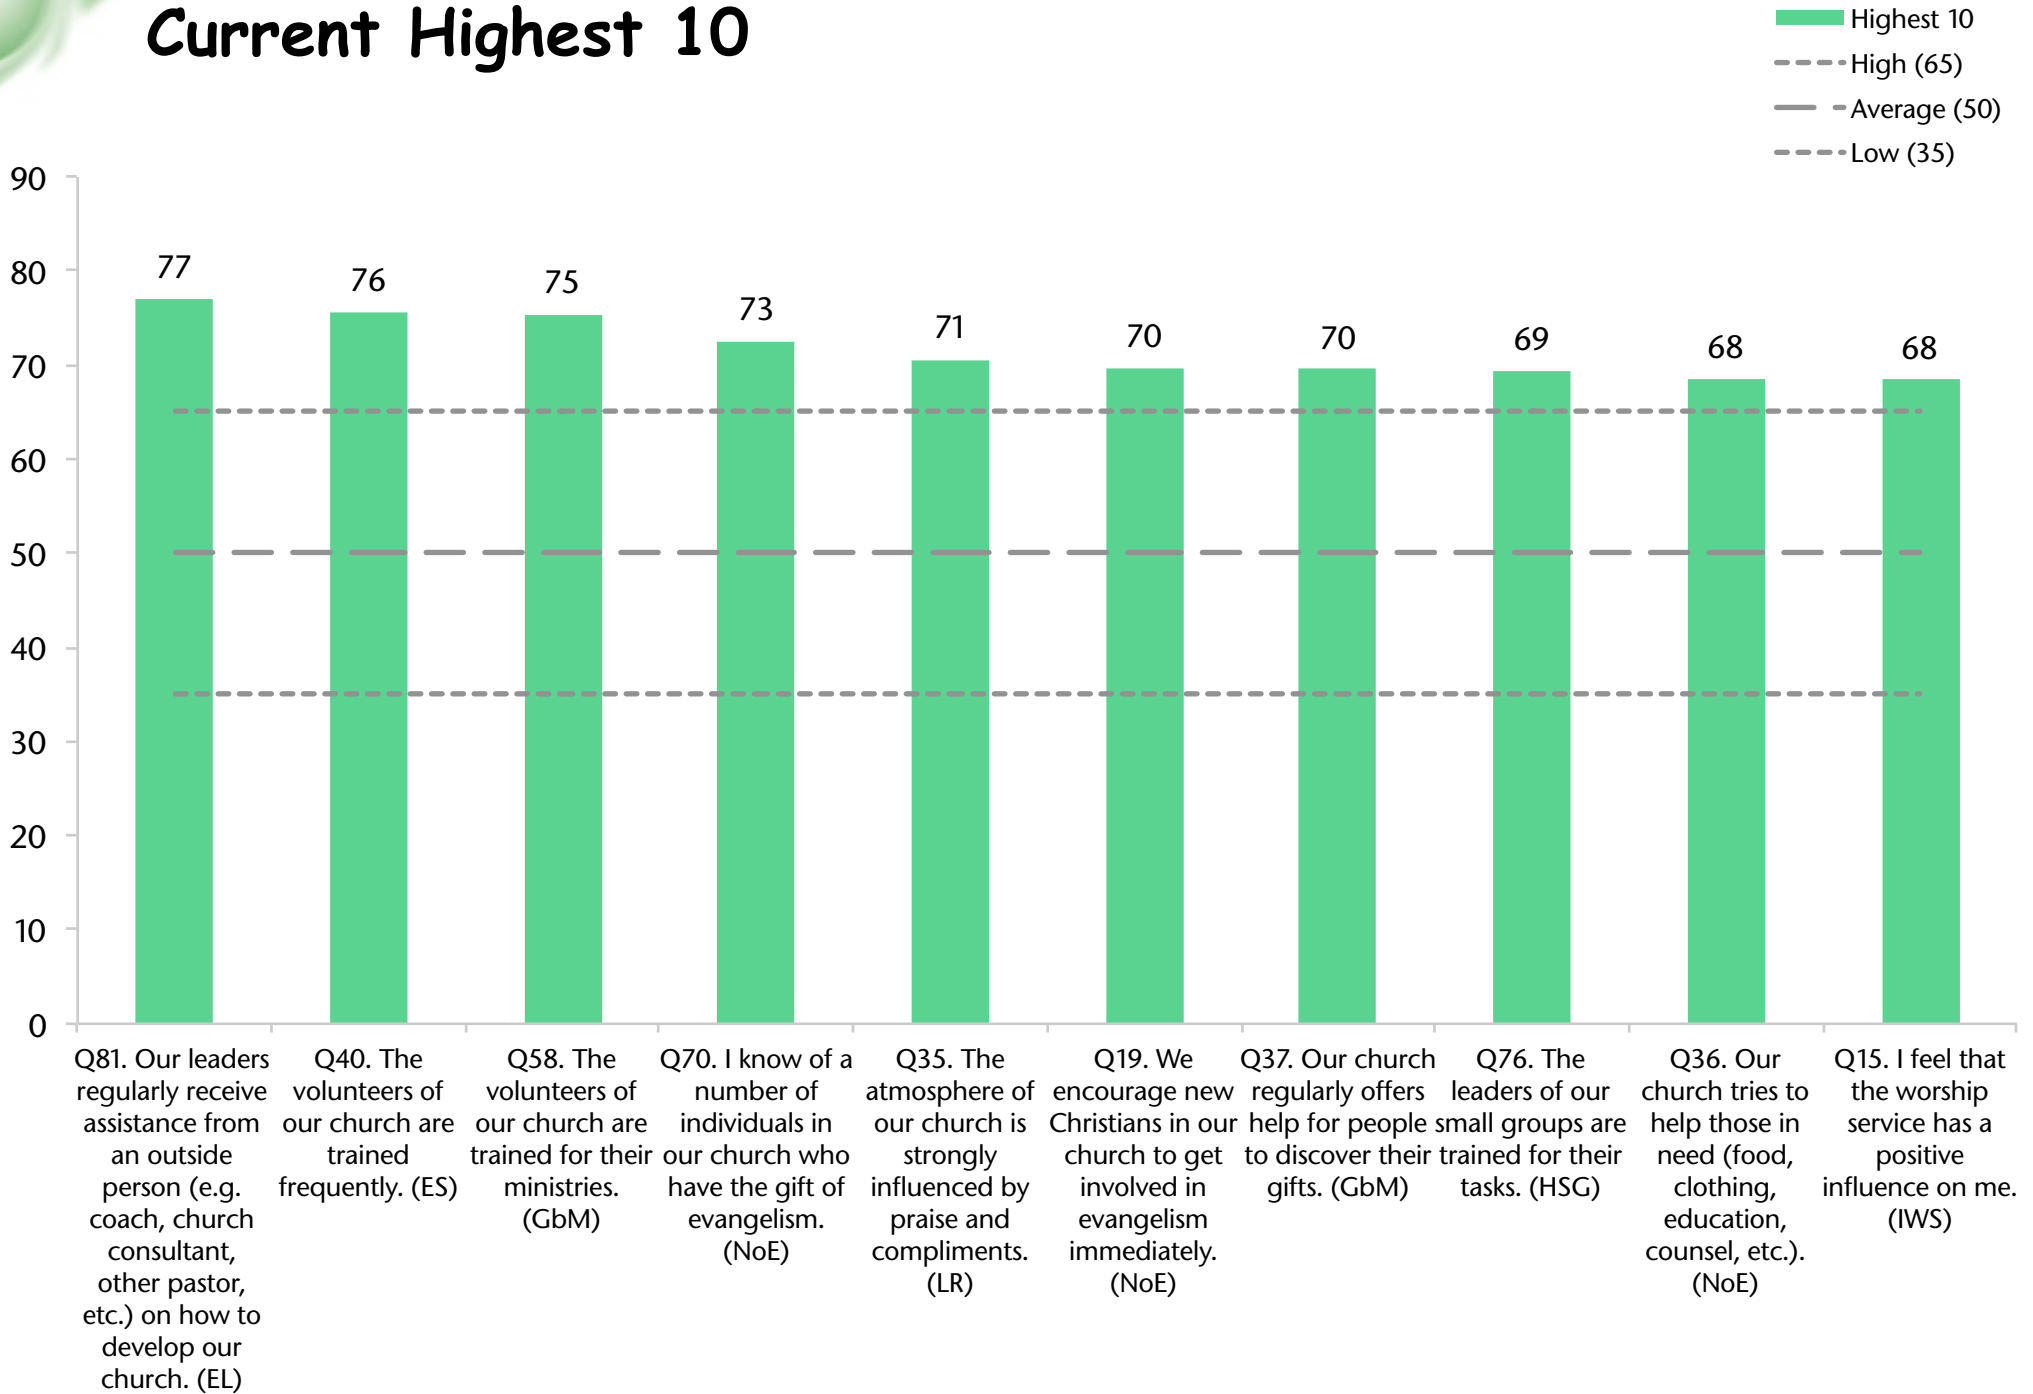

Adult Attendance Growth

Survey Participants by Age Groups and Gender

- 70+
- 61-70
- 51-60
- 41-50
- 31-40
- 21-30
- 20

- female
- male

Quality Characteristic Current Profile

Dynamic Progress

Last Change
 - - - High (65)
 - - - Average (50)
 - - - Low (35)
● Current
 ◆ Profile 2
 ▲ Profile 2

IWS Dynamic Progress

Last Change
 - - - - High (65)
 - - - - Average (50)
 - - - - Low (35)
● Current
 ◆ Profile 2
 ▲ Profile 2

Holistic Small Groups Current Profile

HSG Dynamic Progress

Last Change
 - - - High (65)
 - - - Average (50)
 - - - Low (35)

● Current
 -◇- Profile 2
 -□- Profile 2

Need-oriented Evangelism Current Profile

NoE Dynamic Progress

 Last Change - - - High (65) - - - Average (50) - - - Low (35)
● Current ◆ Profile 2 ▲ Profile 2

Loving Relationships Current Profile

■ Current
- - - High (65)
— Average (50)
- - - Low (35)

LR Dynamic Progress

Current Highest 10

Highest 10 changes from previous to current

Current Lowest 10

Lowest 10 changes from previous to current

Current Capacity