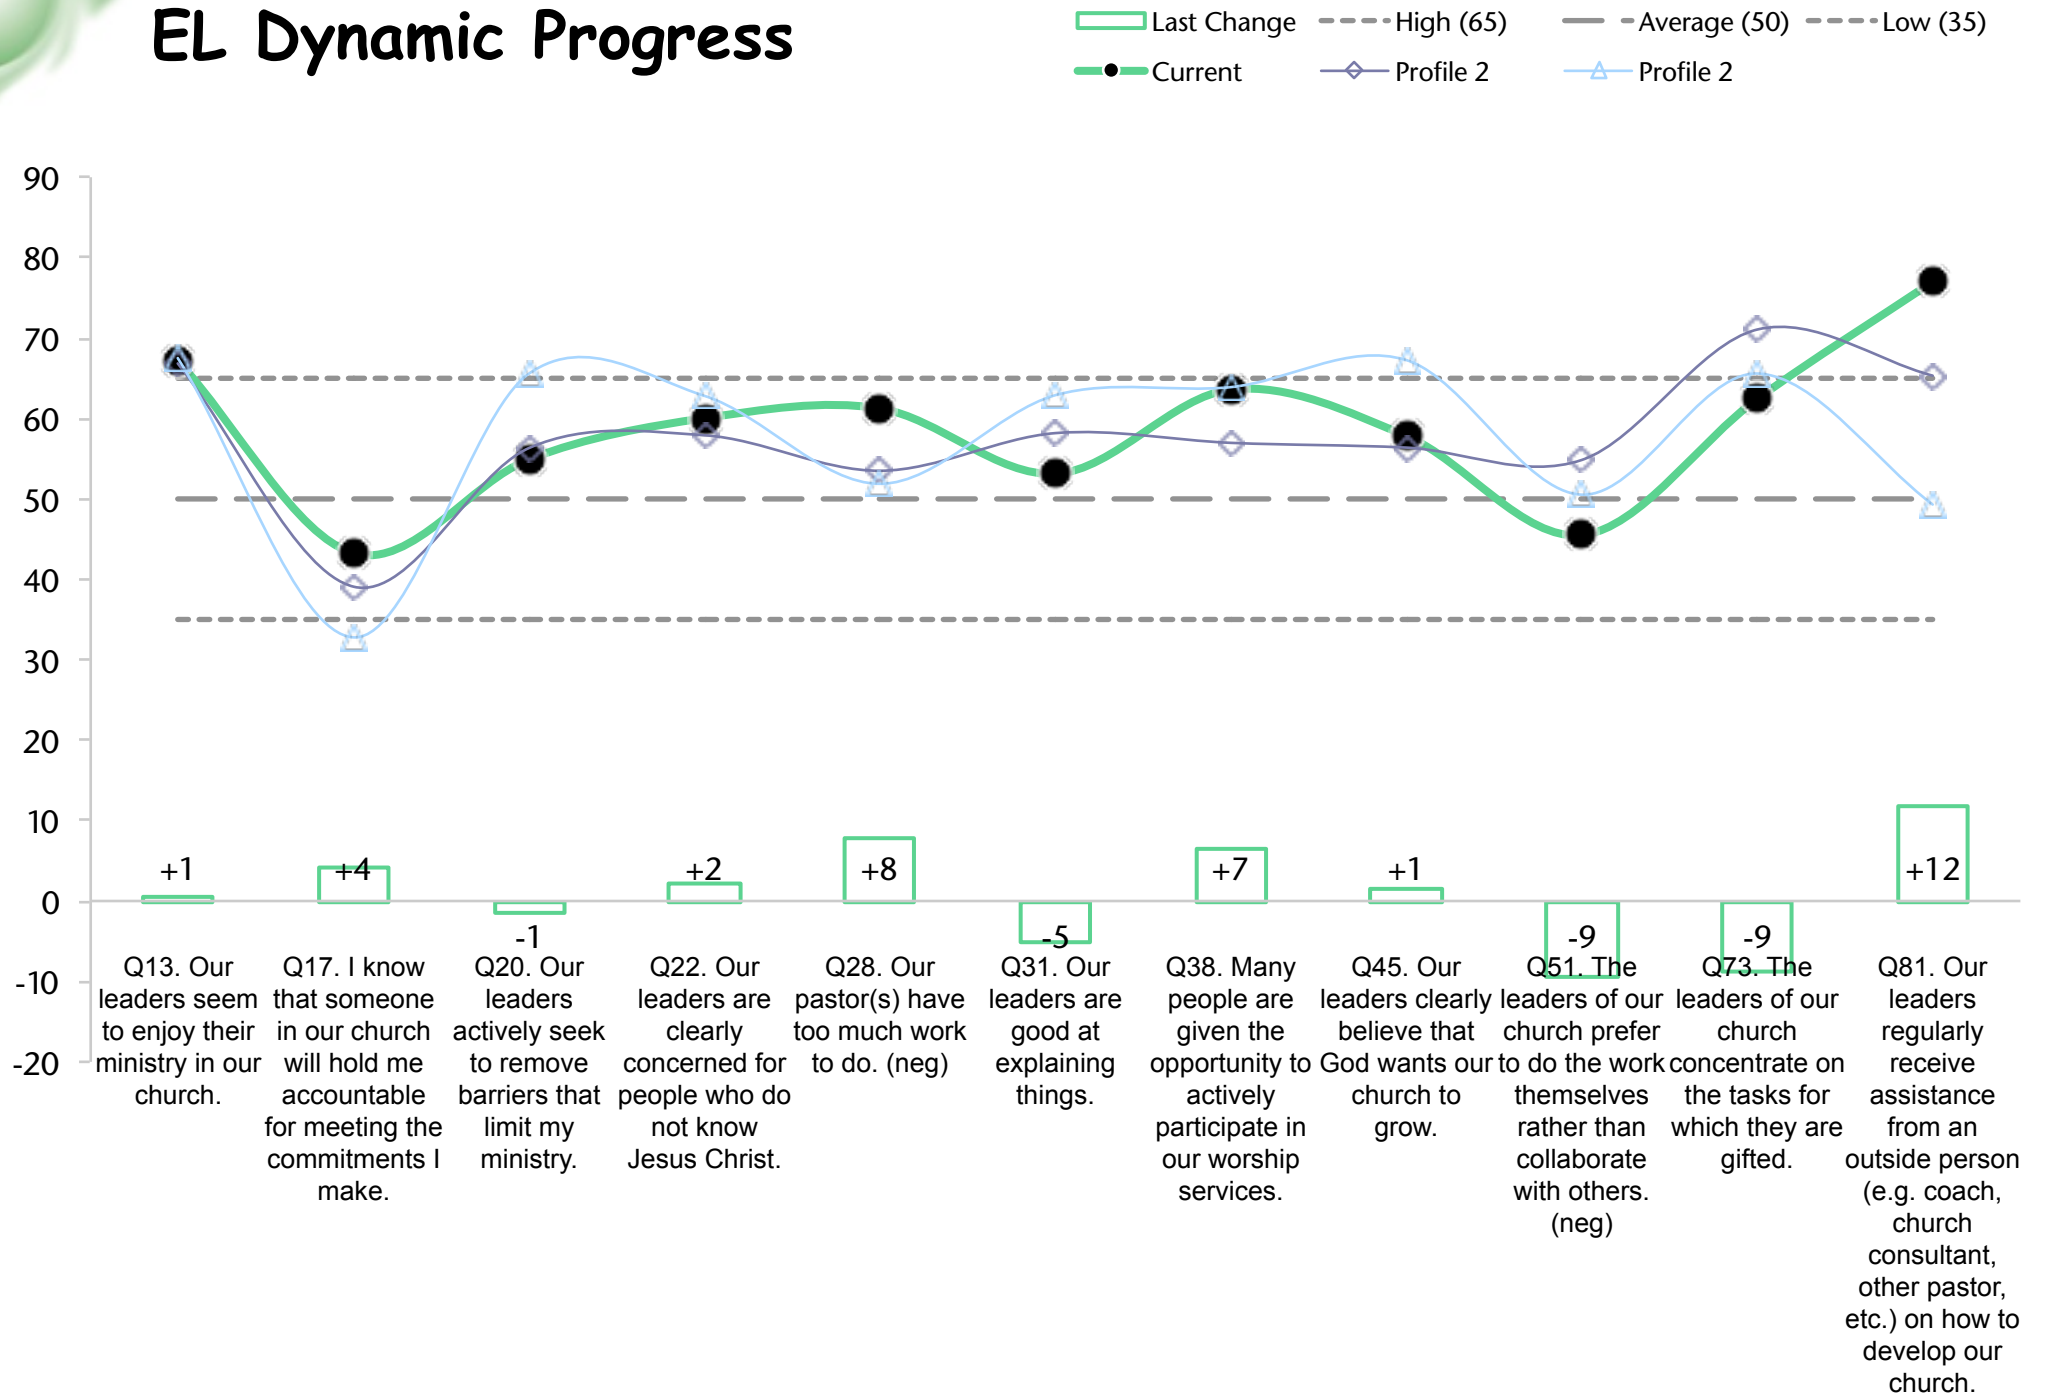

Adult Attendance Growth

Survey Participants by Age Groups and Gender

- 70+
- 61-70
- 51-60
- 41-50
- 31-40
- 21-30
- 20

- female
- male

Quality Characteristic Current Profile

Dynamic Progress

Last Change
 - - - High (65)
 - - - Average (50)
 - - - Low (35)
● Current
 ◆ Profile 2
 ▲ Profile 2

Empowering Leadership Current Profile

EL Dynamic Progress

Gift-based Ministry Current Profile

GbM Dynamic Progress

Passionate Spirituality Current Profile

■ Current
 High (65)
 Average (50)
 Low (35)

PS Dynamic Progress

Last Change
 - - - High (65)
 - - - Average (50)
 - - - Low (35)
● Current
 ◆ Profile 2
 ▲ Profile 2

Effective Structures Current Profile

ES Dynamic Progress

Inspiring Worship Service Current Profile

■ Current
 High (65)
 Average (50)
 Low (35)

IWS Dynamic Progress

Last Change
 - - - - High (65)
 - - - - Average (50)
 - - - - Low (35)
● Current
 ◆ Profile 2
 ▲ Profile 2

Holistic Small Groups Current Profile

HSG Dynamic Progress

Last Change
 - - - High (65)
 - - - Average (50)
 - - - Low (35)