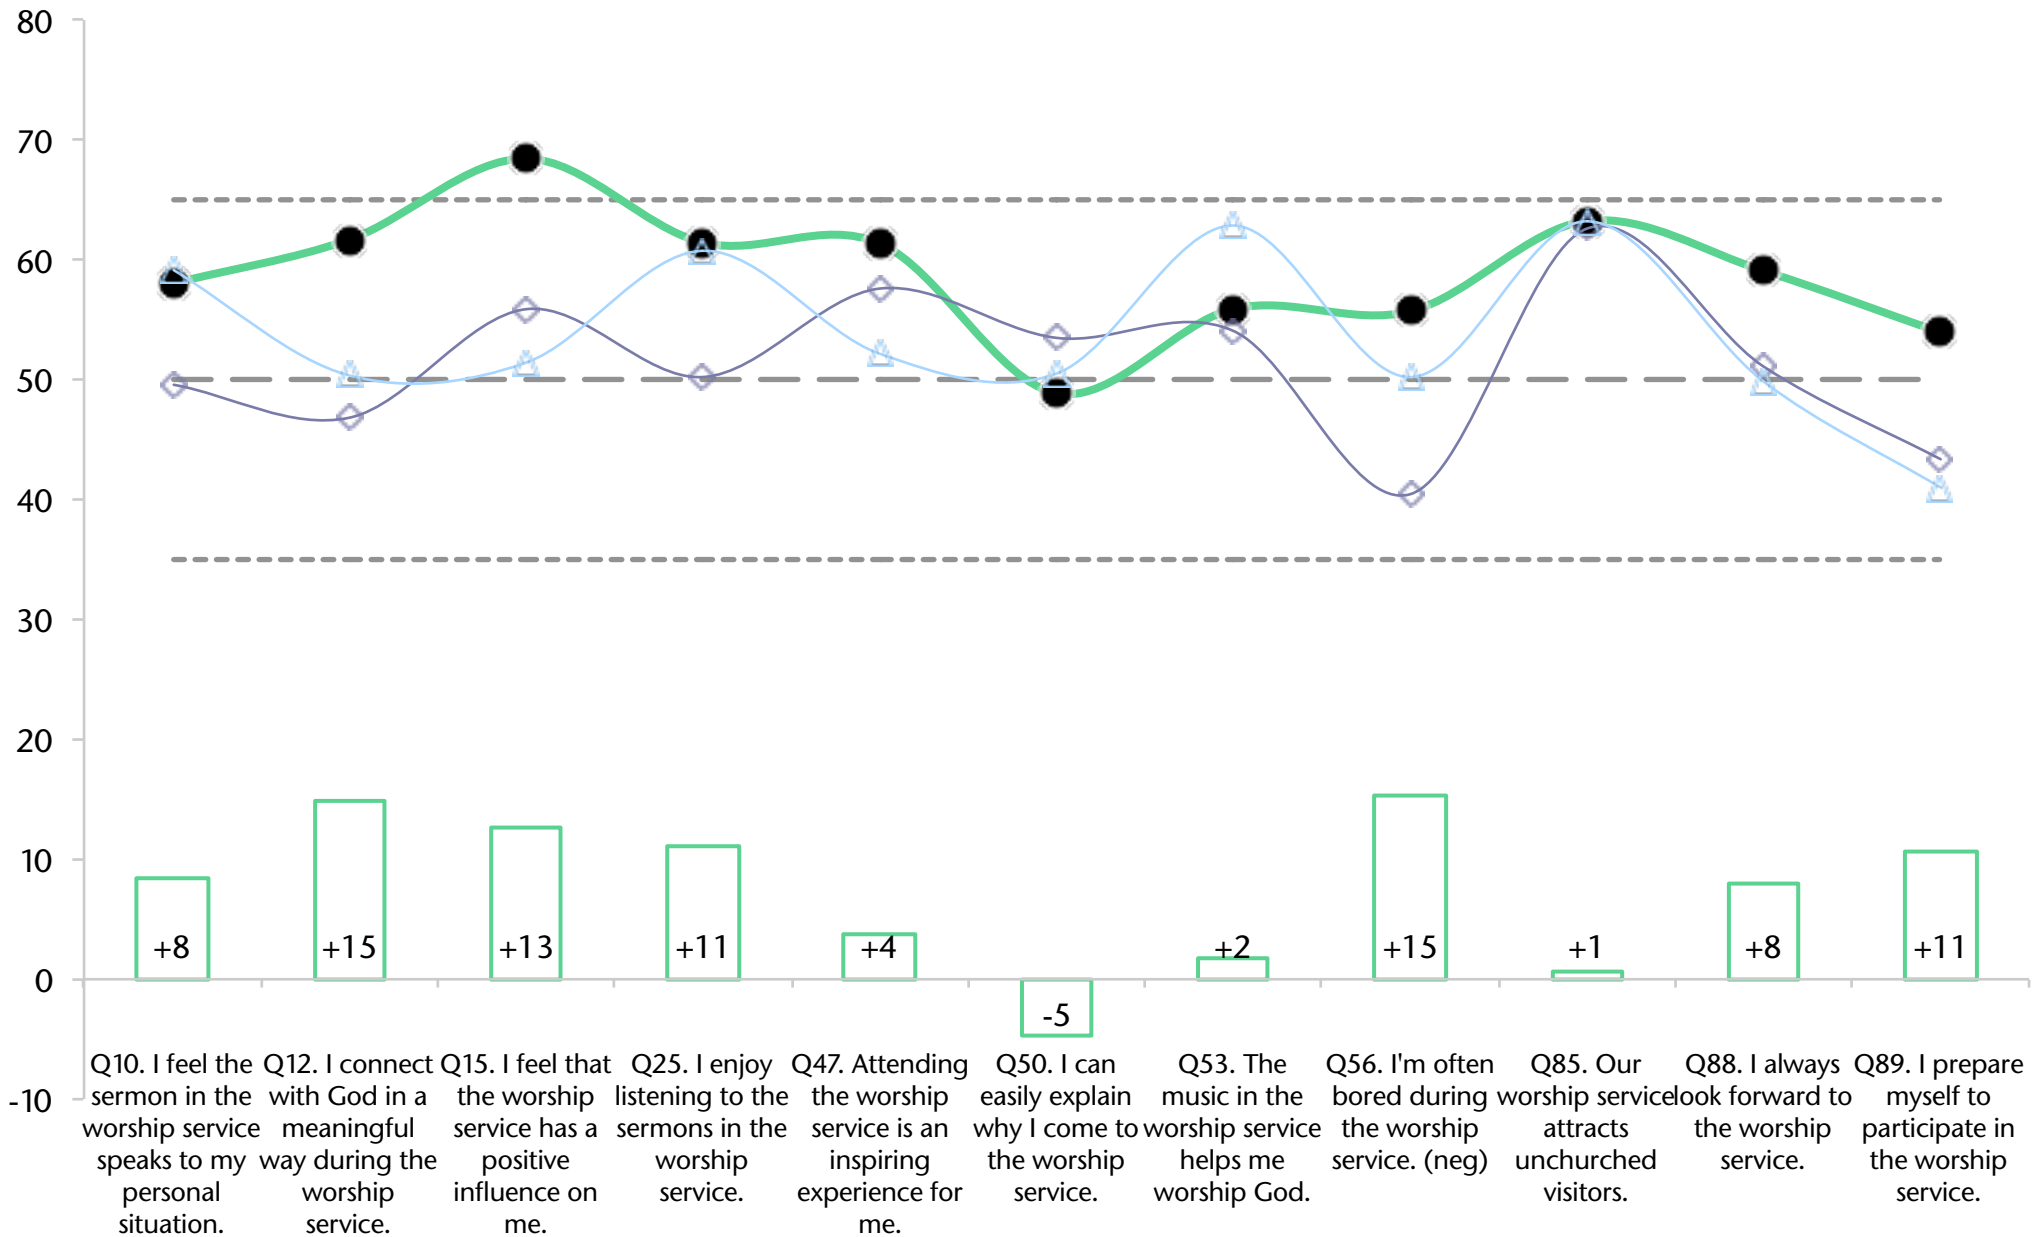

Adult Attendance Growth

Survey Participants by Age Groups and Gender

- 70+
- 61-70
- 51-60
- 41-50
- 31-40
- 21-30
- 20

- female
- male

Quality Characteristic Current Profile

Dynamic Progress

Last Change
 - - - High (65)
 - - - Average (50)
 - - - Low (35)
● Current
 ◆ Profile 2
 ▲ Profile 2

Last Change
 - - - High (65)
 - - - Average (50)
 - - - Low (35)
● Current
 ◆ Profile 2
 ▲ Profile 2

Effective Structures Current Profile

ES Dynamic Progress

Inspiring Worship Service Current Profile

■ Current
 High (65)
 Average (50)
 Low (35)

IWS Dynamic Progress

Last Change
 - - - - High (65)
 - - - - Average (50)
 - - - - Low (35)
● Current
 ◆ Profile 2
 ▲ Profile 2

Holistic Small Groups Current Profile

HSG Dynamic Progress

Last Change
 - - - High (65)
 - - - Average (50)
 - - - Low (35)

● Current
 -◇- Profile 2
 -□- Profile 2

Need-oriented Evangelism Current Profile

NoE Dynamic Progress

 Last Change - - - High (65) - - - Average (50) - - - Low (35)
● Current ◆ Profile 2 ▲ Profile 2

Loving Relationships Current Profile