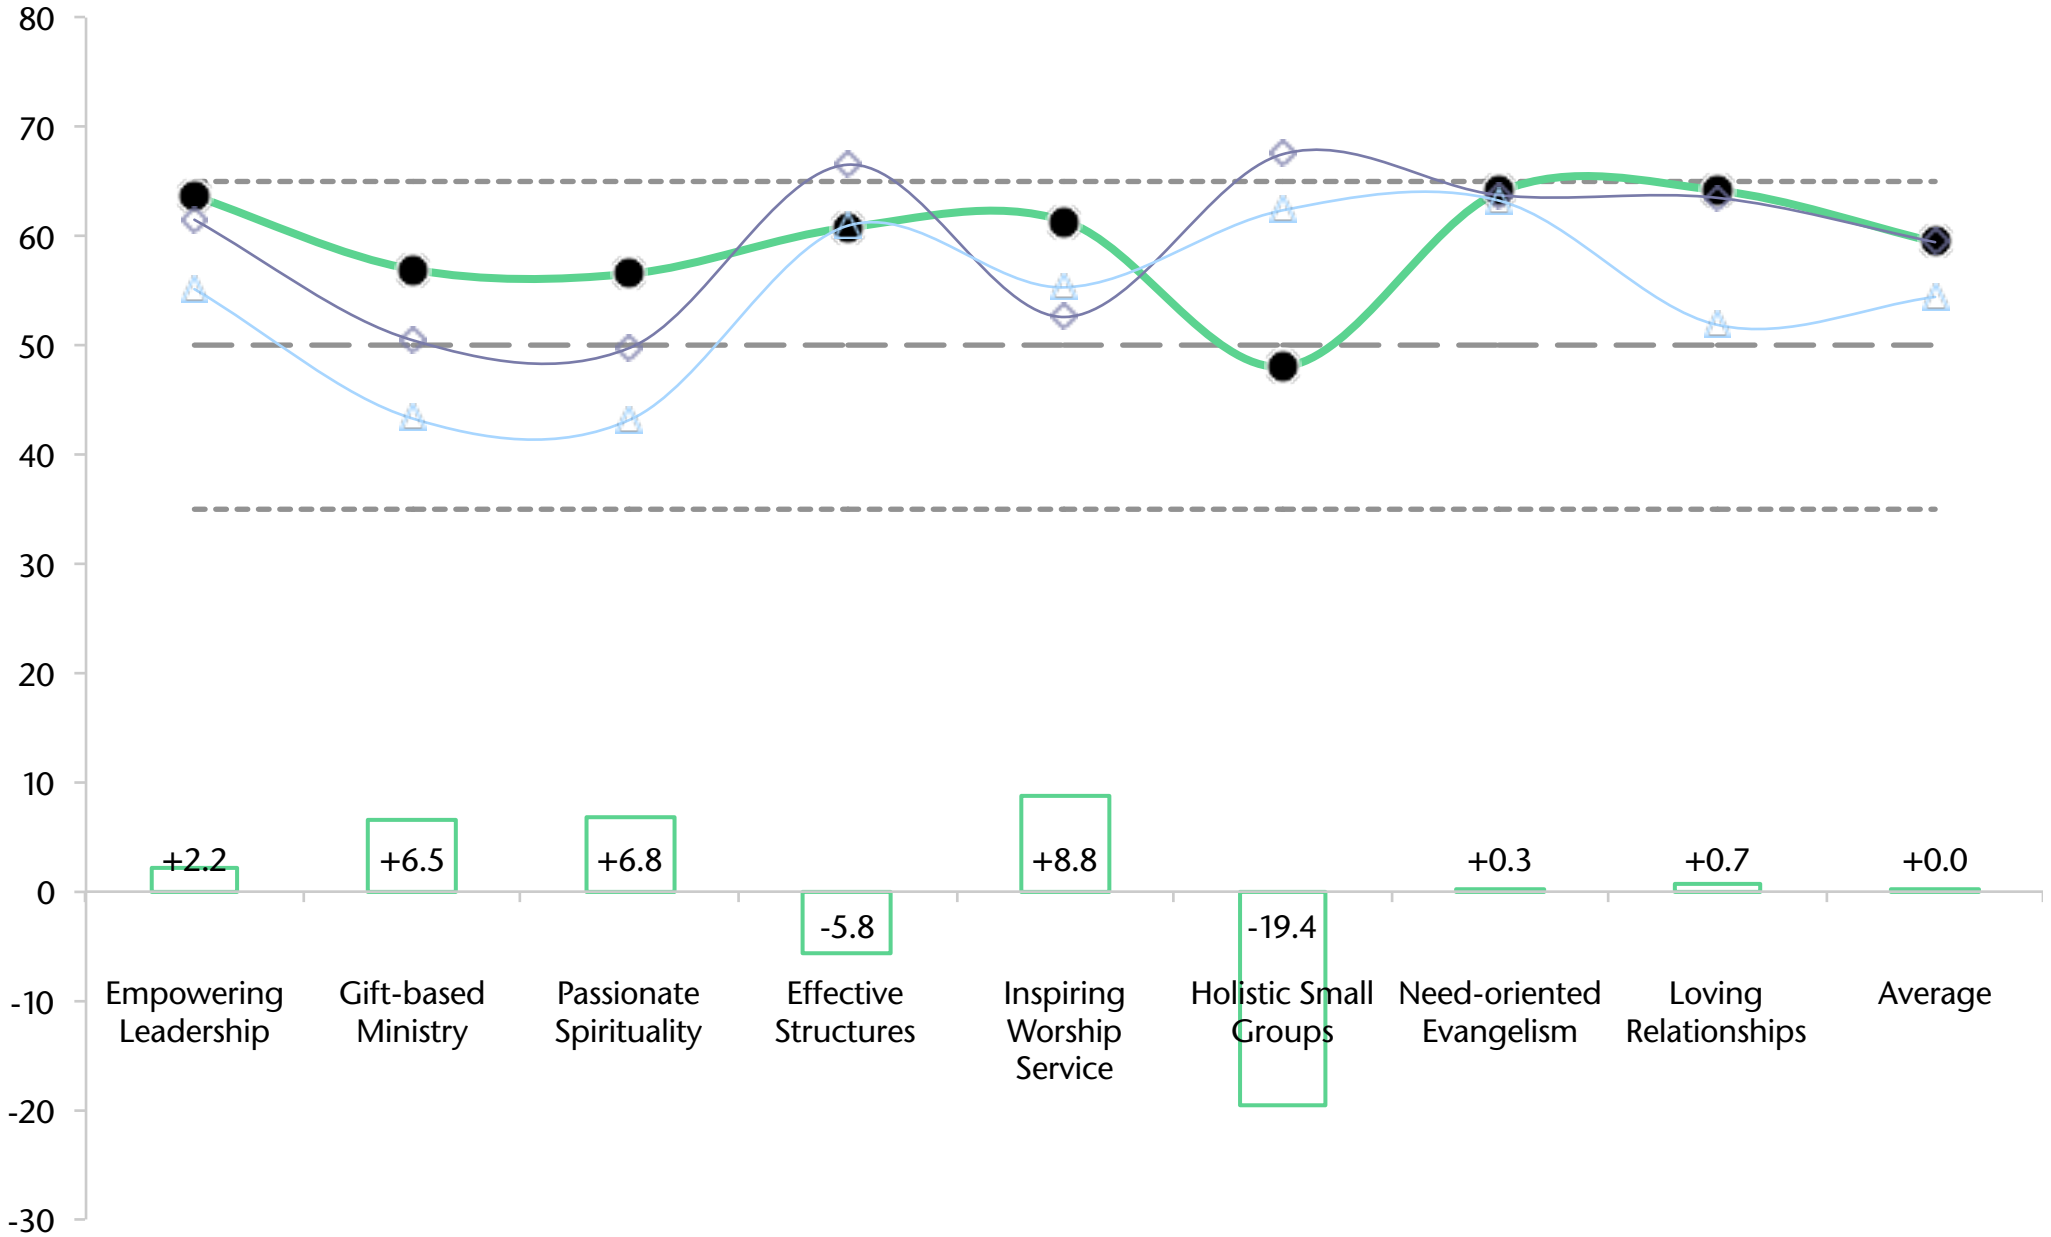

Adult Attendance Growth

Survey Participants by Age Groups and Gender

- 70+
- 61-70
- 51-60
- 41-50
- 31-40
- 21-30
- 20

- female
- male

Quality Characteristic Current Profile

Dynamic Progress

Last Change
 - - - High (65)
 - - - Average (50)
 - - - Low (35)
● Current
 ◆ Profile 2
 ▲ Profile 2

Empowering Leadership Current Profile

EL Dynamic Progress

Gift-based Ministry Current Profile

GbM Dynamic Progress

Passionate Spirituality Current Profile

■ Current
 High (65)
 Average (50)
 Low (35)

PS Dynamic Progress

Last Change
 - - - High (65)
 - - - Average (50)
 - - - Low (35)
● Current
 ◆ Profile 2
 ▲ Profile 2

Effective Structures Current Profile

ES Dynamic Progress

Inspiring Worship Service Current Profile

■ Current
 High (65)
 Average (50)
 Low (35)

IWS Dynamic Progress

Last Change
 - - - - High (65)
 - - - - Average (50)
 - - - - Low (35)
● Current
 ◆ Profile 2
 ▲ Profile 2

Holistic Small Groups Current Profile

HSG Dynamic Progress

Last Change
 - - - High (65)
 - - - Average (50)
 - - - Low (35)