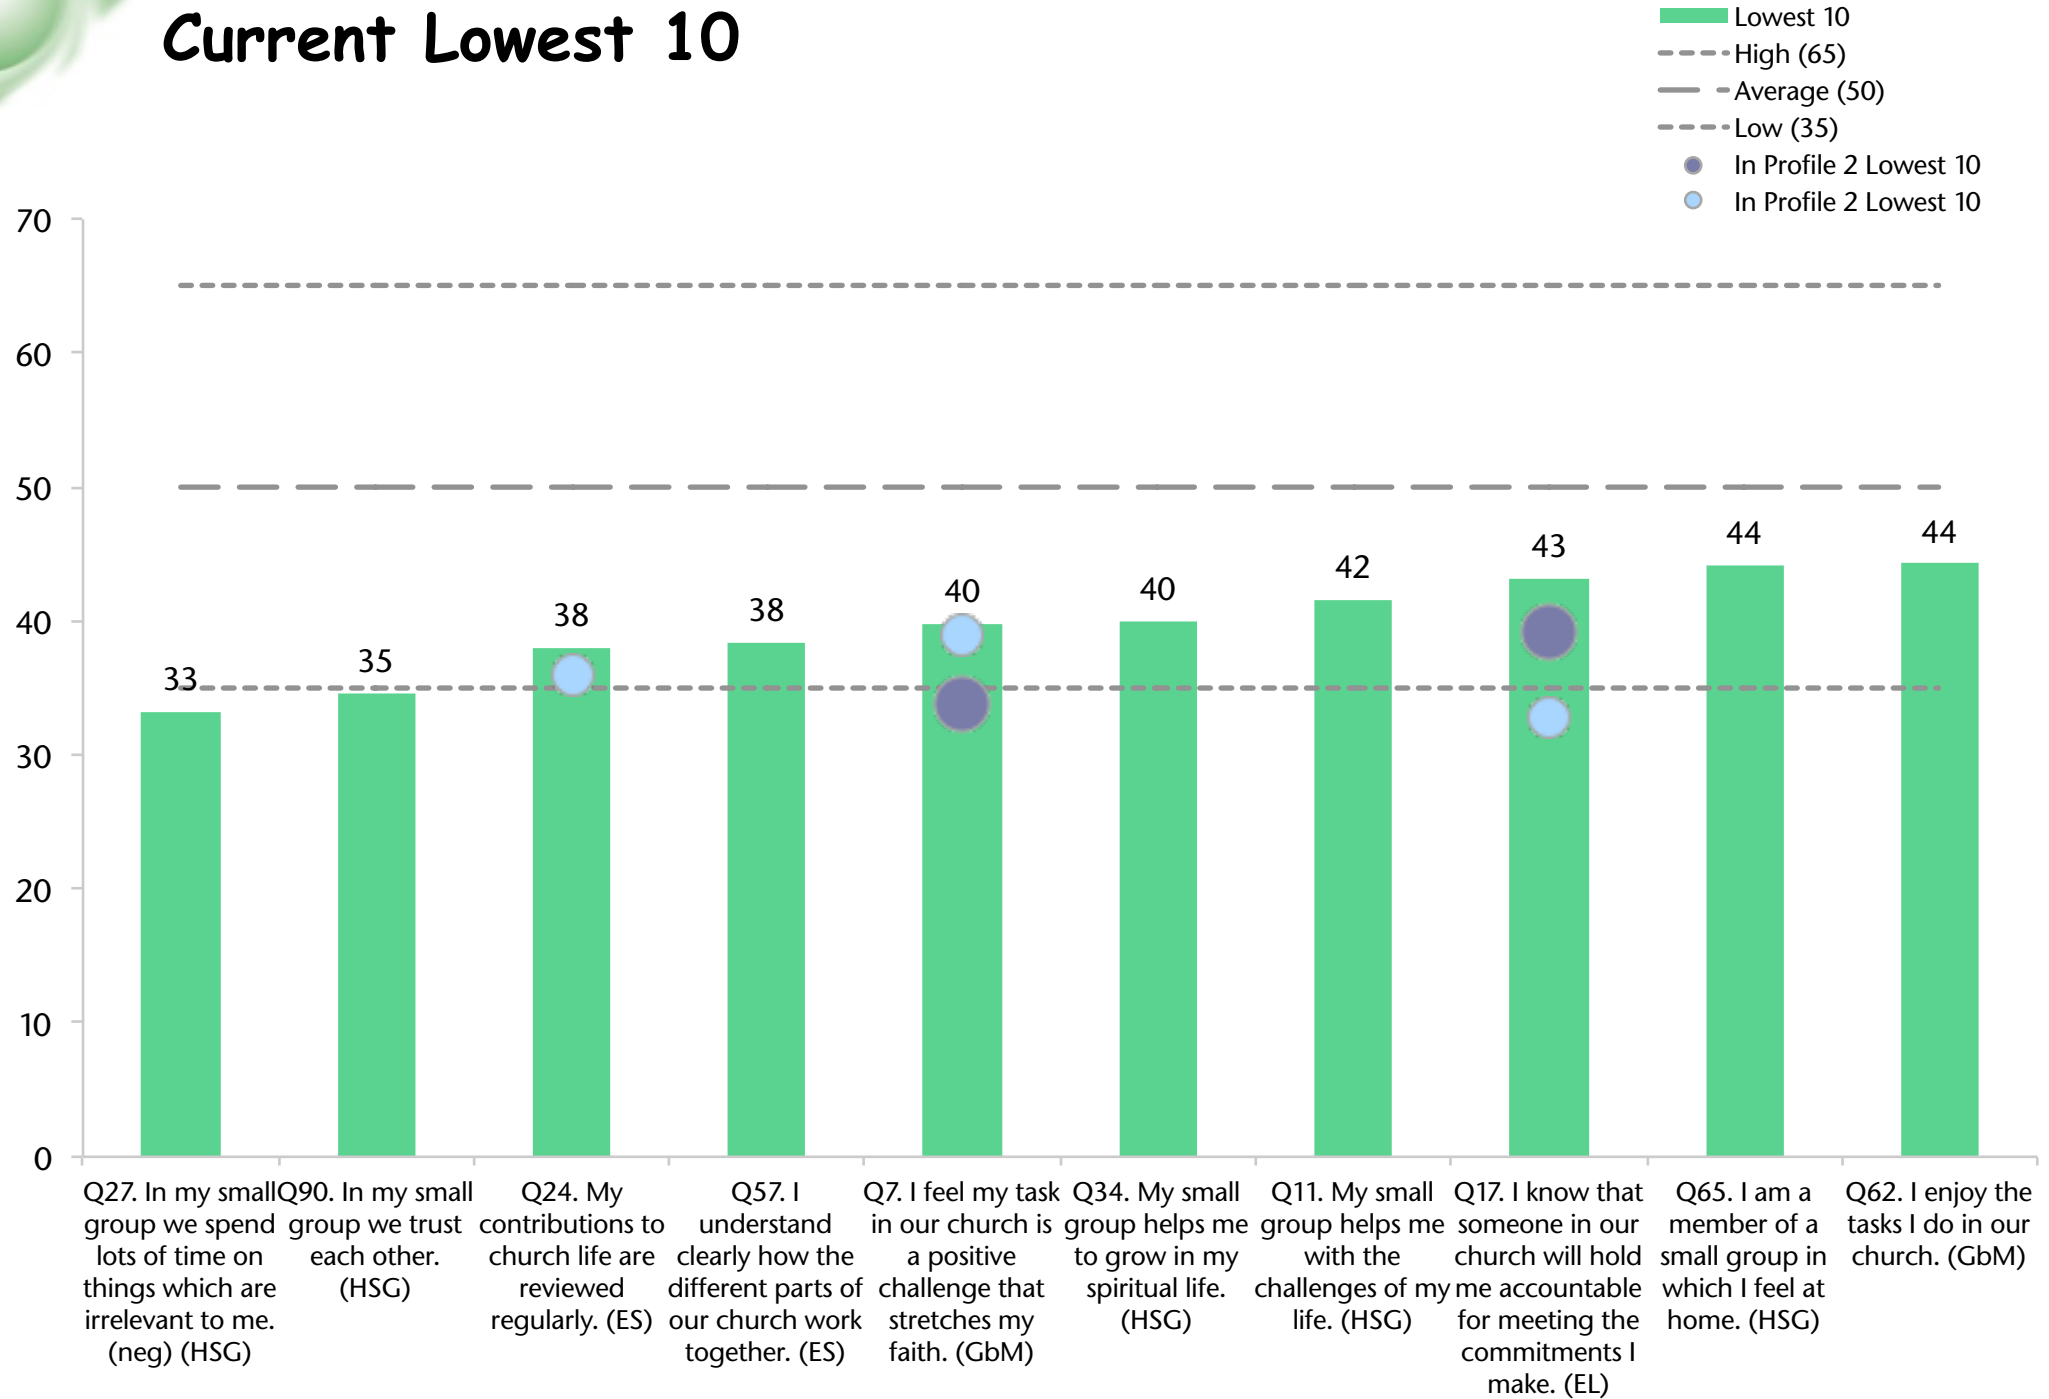

Adult Attendance Growth

Survey Participants by Age Groups and Gender

- 70+
- 61-70
- 51-60
- 41-50
- 31-40
- 21-30
- 20

- female
- male

Quality Characteristic Current Profile

Dynamic Progress

Last Change
 - - - High (65)
 - - - Average (50)
 - - - Low (35)
● Current
 ◆ Profile 2
 ▲ Profile 2

● Current
 -◇- Profile 2
 -□- Profile 2

Need-oriented Evangelism Current Profile

NoE Dynamic Progress

 Last Change - - - High (65) - - - Average (50) - - - Low (35)
● Current ◆ Profile 2 ▲ Profile 2

Loving Relationships Current Profile

■ Current
- - - High (65)
— Average (50)
- - - Low (35)

LR Dynamic Progress

Current Highest 10

Highest 10 changes from previous to current

Current Lowest 10

Lowest 10 changes from previous to current

Current Capacity

Holistic small groups

My Cycle Starter Plan

Our current challenges

- Fellowship
- Holistic small groups
- prayer
- pastoral care
- welcoming

**Beyond reasonable doubt,
which of the above do you personally
need to explore a little further?**