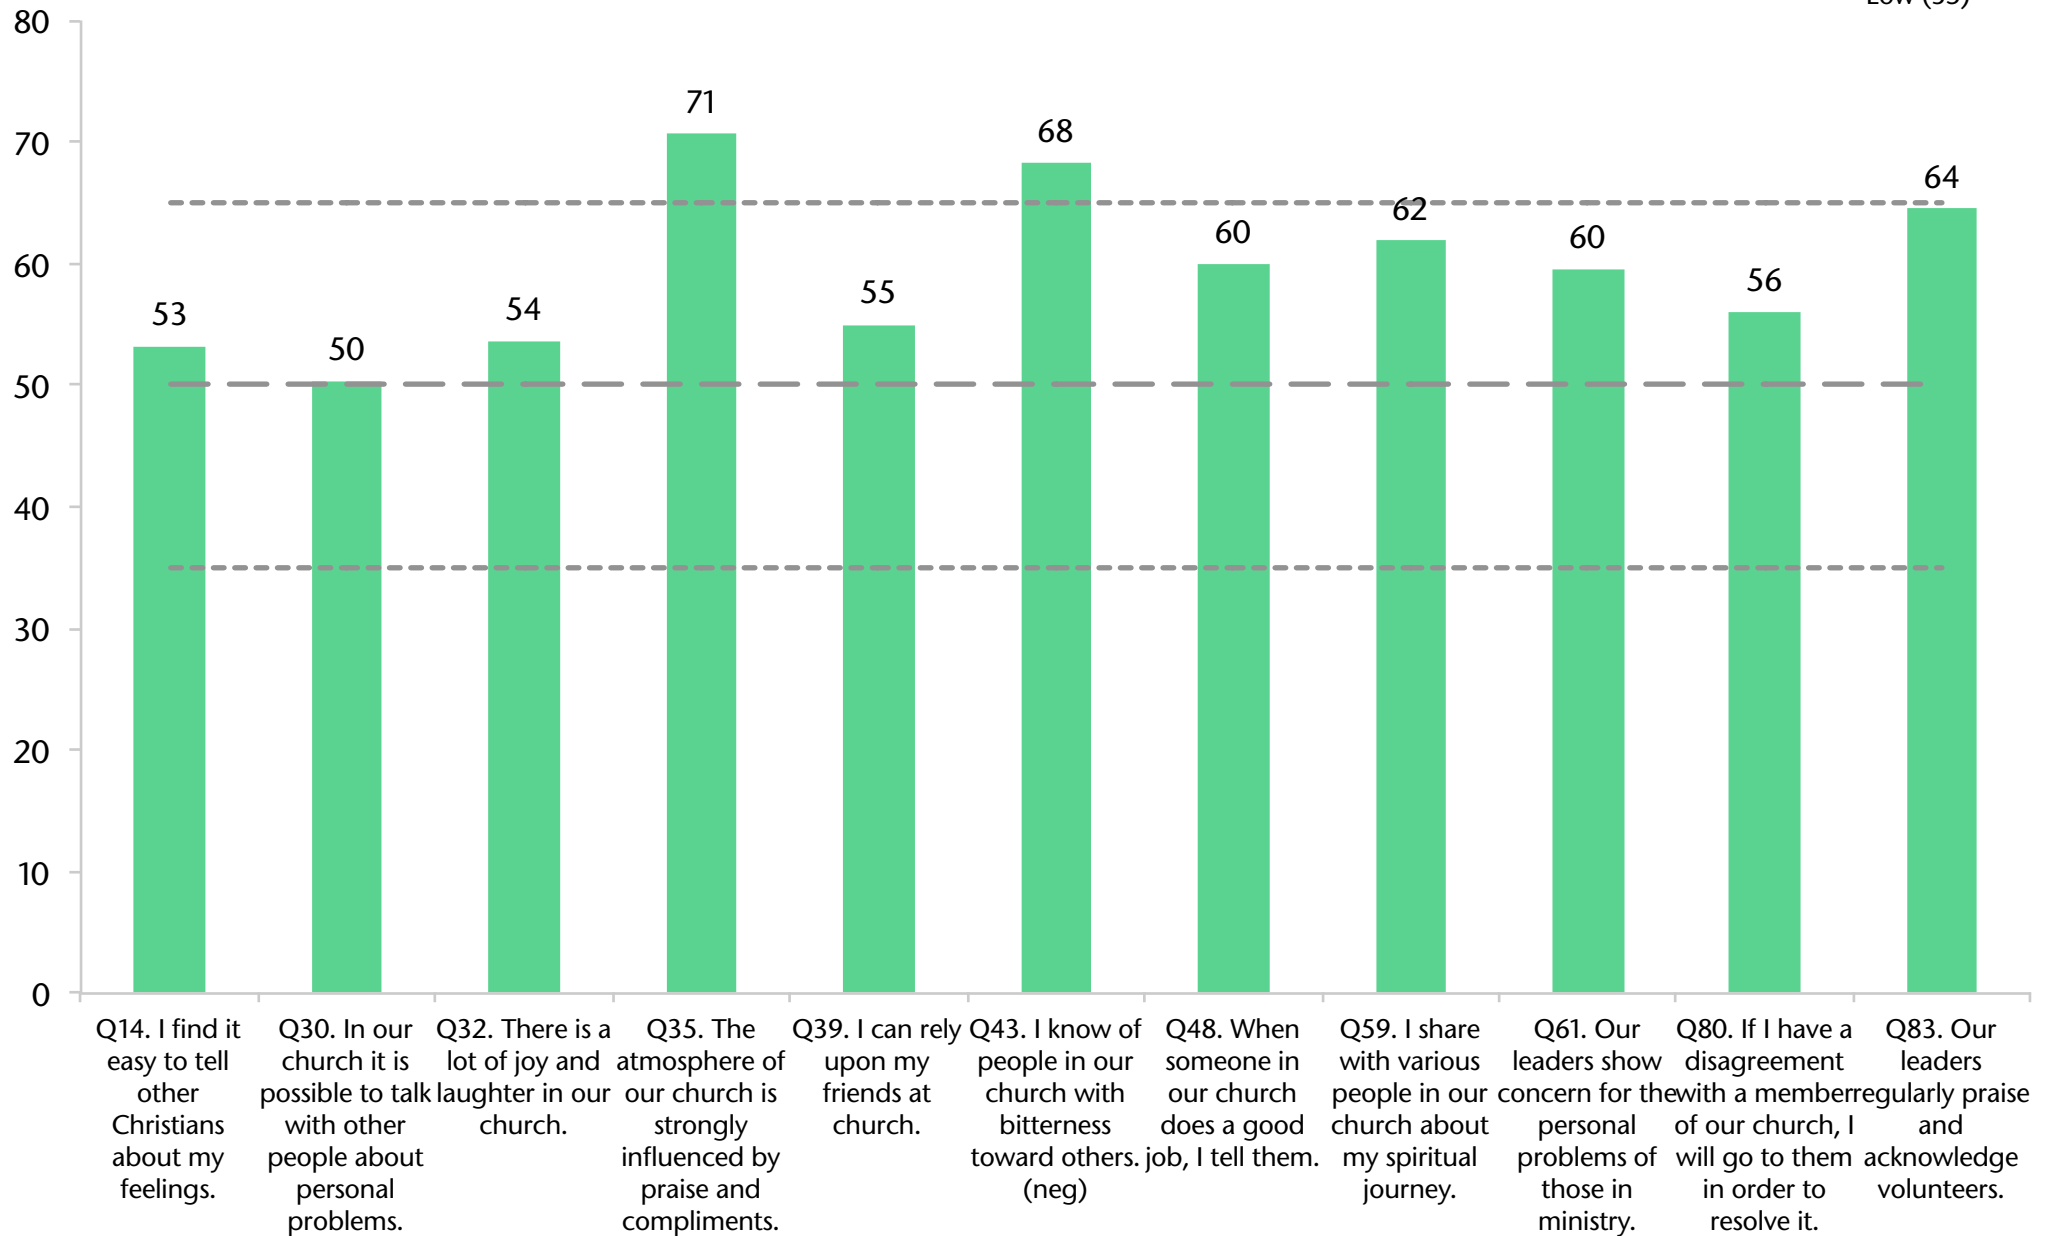

Loving Relationships Current Profile

■ Current
- - - High (65)
— Average (50)
- - - Low (35)