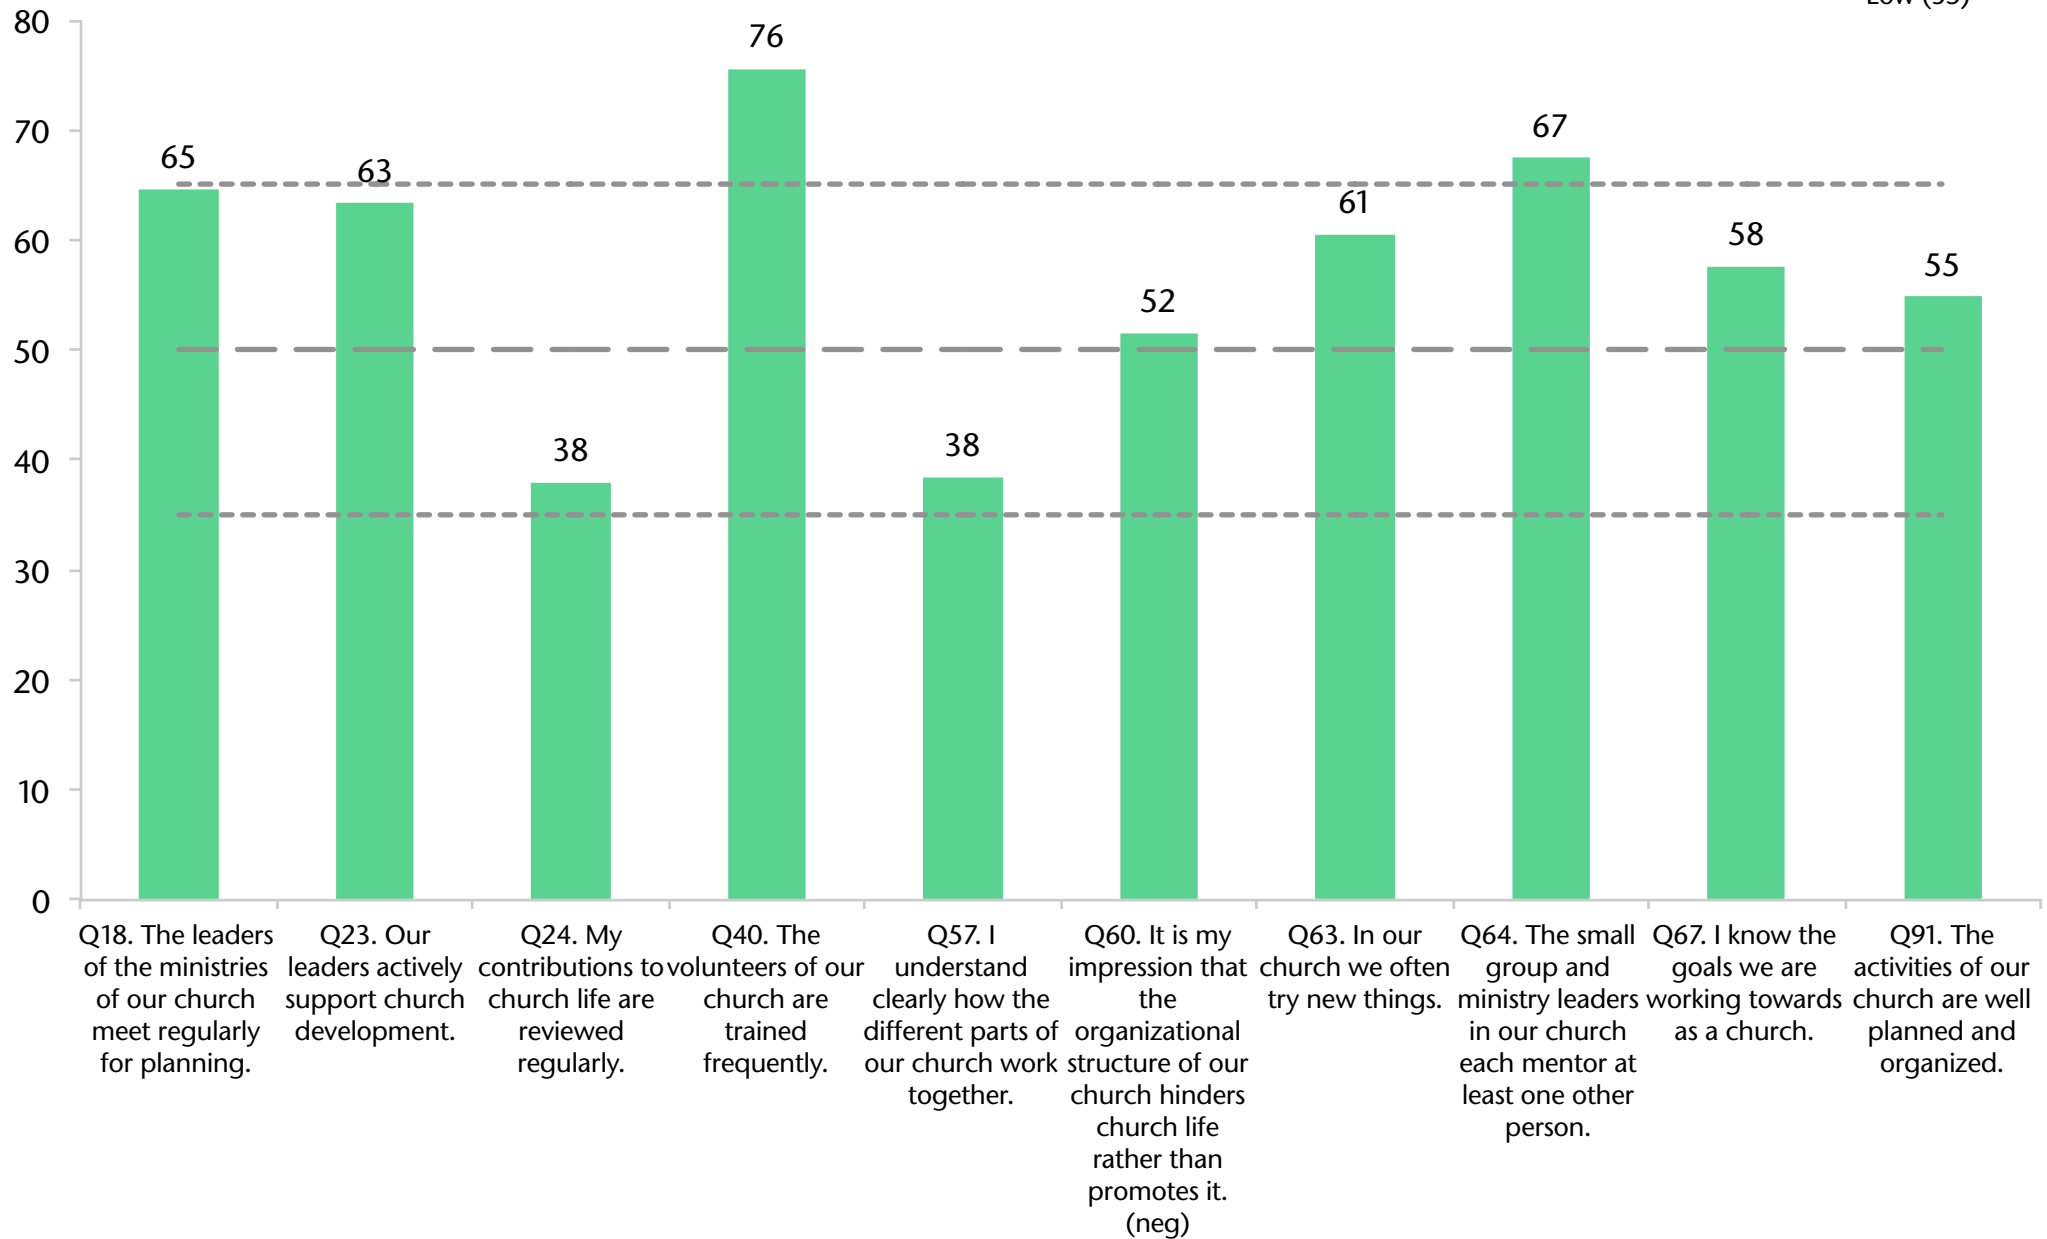

Adult Attendance Growth

Survey Participants by Age Groups and Gender

- 70+
- 61-70
- 51-60
- 41-50
- 31-40
- 21-30
- 20

- female
- male

Quality Characteristic Current Profile

Dynamic Progress

Last Change
 - - - High (65)
 - - - Average (50)
 - - - Low (35)
● Current
 ◆ Profile 2
 ▲ Profile 2

Empowering Leadership Current Profile

EL Dynamic Progress

Gift-based Ministry Current Profile

GbM Dynamic Progress

Passionate Spirituality Current Profile

■ Current
 High (65)
 Average (50)
 Low (35)

PS Dynamic Progress

Last Change
 - - - High (65)
 - - - Average (50)
 - - - Low (35)
● Current
 ◆ Profile 2
 ▲ Profile 2

Effective Structures Current Profile

ES Dynamic Progress

Inspiring Worship Service Current Profile

■ Current
 High (65)
 Average (50)
 Low (35)