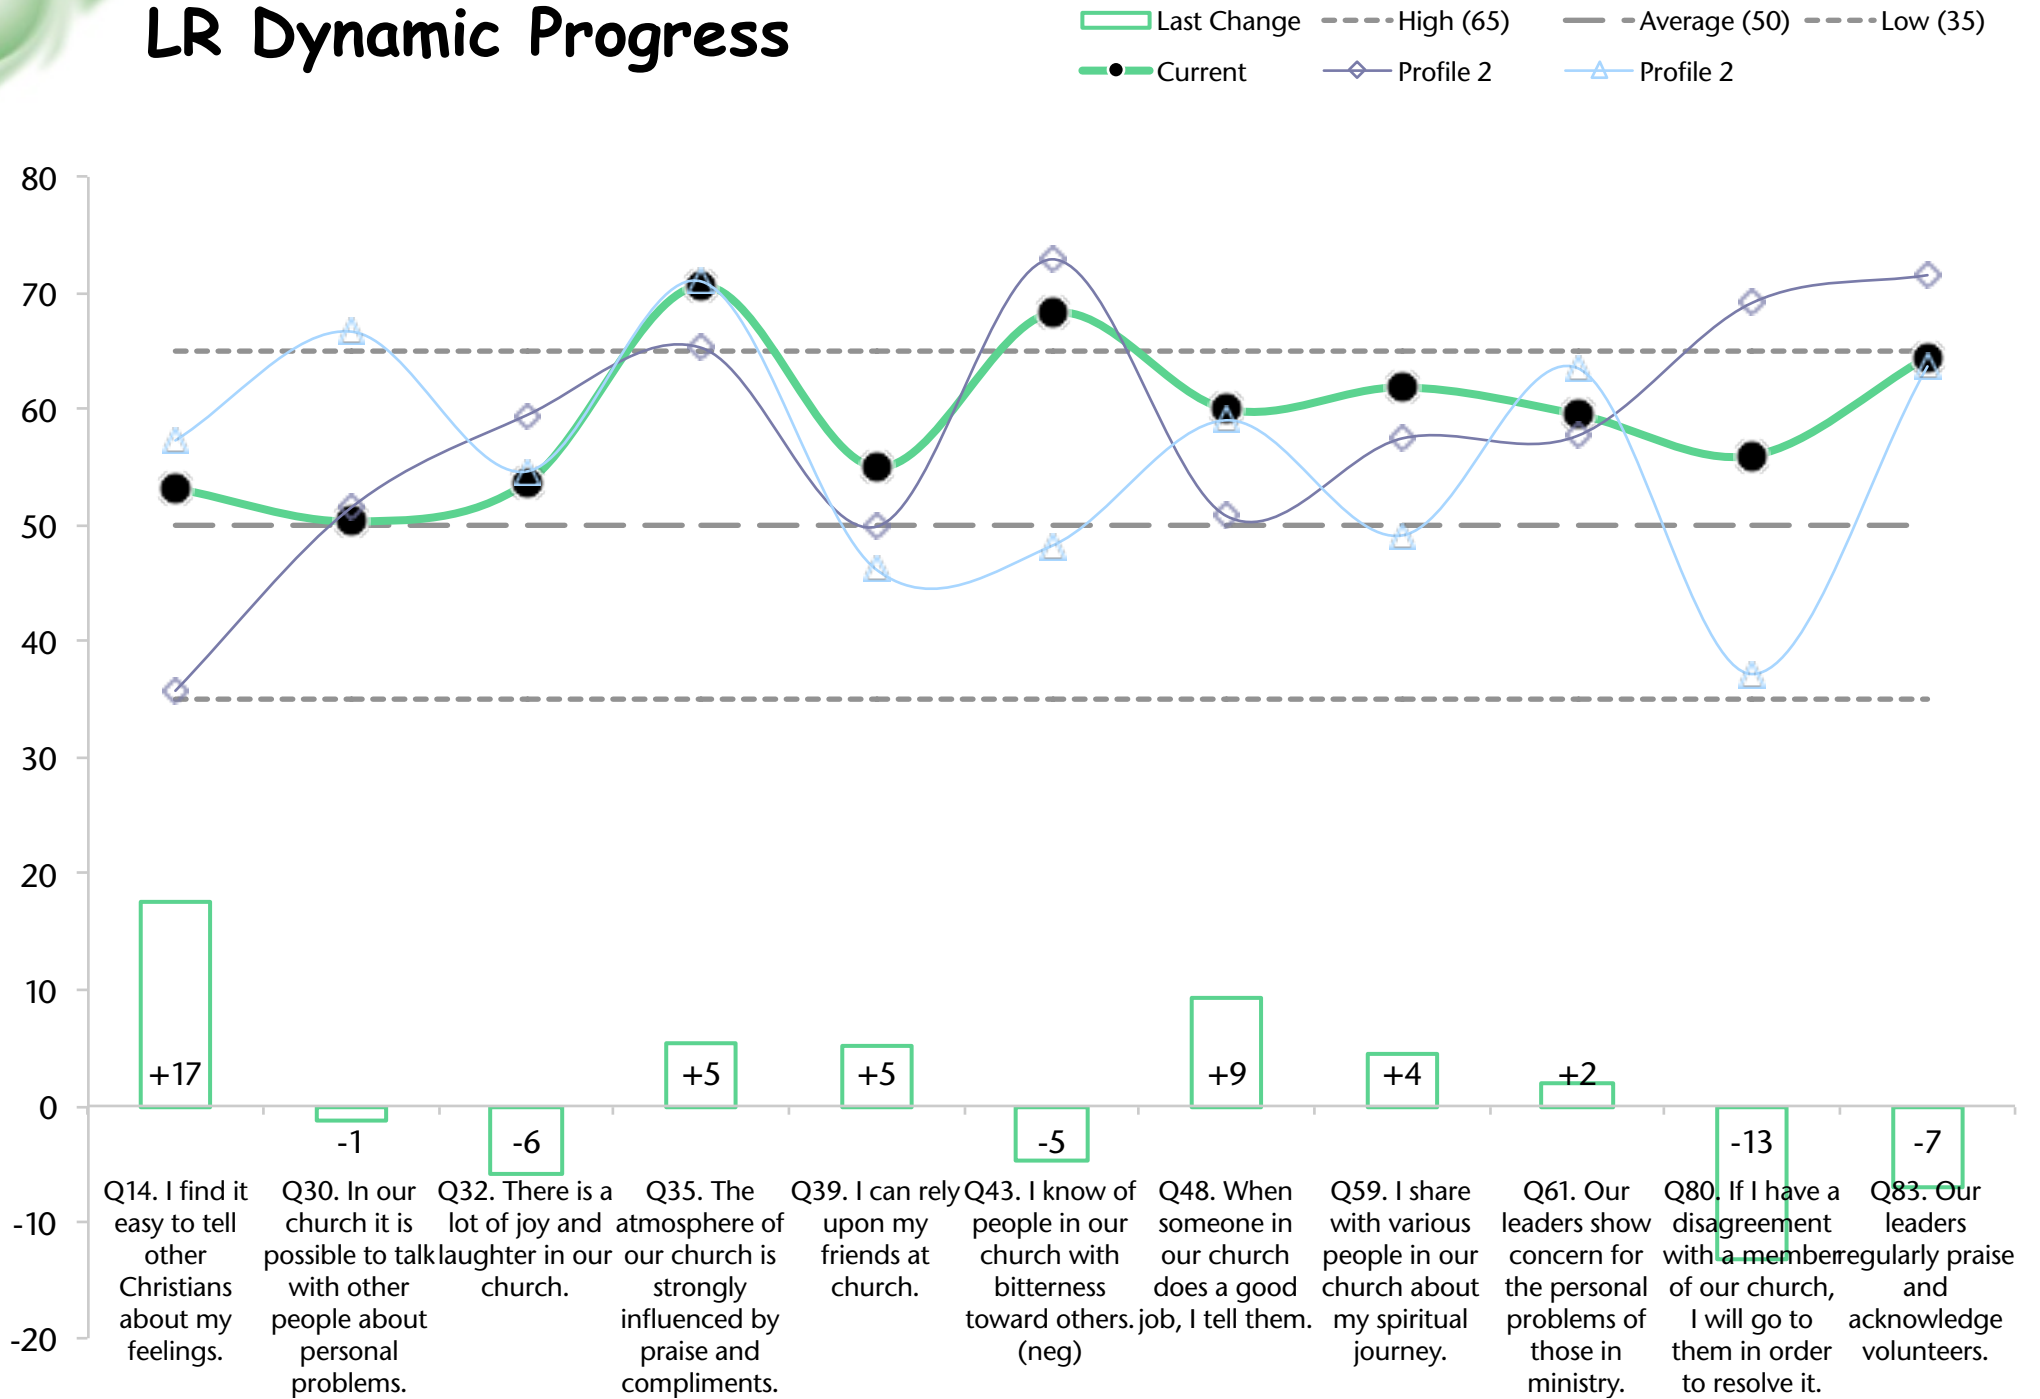

Adult Attendance Growth

Survey Participants by Age Groups and Gender

- 70+
- 61-70
- 51-60
- 41-50
- 31-40
- 21-30
- 20

- female
- male

Quality Characteristic Current Profile

Dynamic Progress

Last Change
 - - - High (65)
 - - - Average (50)
 - - - Low (35)
● Current
 ◆ Profile 2
 ▲ Profile 2

IWS Dynamic Progress

Last Change
 - - - - High (65)
 - - - - Average (50)
 - - - - Low (35)
● Current
 ◆ Profile 2
 ▲ Profile 2

Holistic Small Groups Current Profile

HSG Dynamic Progress

Last Change
 - - - High (65)
 - - - Average (50)
 - - - Low (35)

● Current
 -◇- Profile 2
 -□- Profile 2

Need-oriented Evangelism Current Profile

NoE Dynamic Progress

 Last Change - - - High (65) - - - Average (50) - - - Low (35)
● Current ◆ Profile 2 ▲ Profile 2

Loving Relationships Current Profile

■ Current
- - - High (65)
— Average (50)
- - - Low (35)

LR Dynamic Progress

Current Highest 10

Highest 10 changes from previous to current

Current Lowest 10

Lowest 10 changes from previous to current

Current Capacity