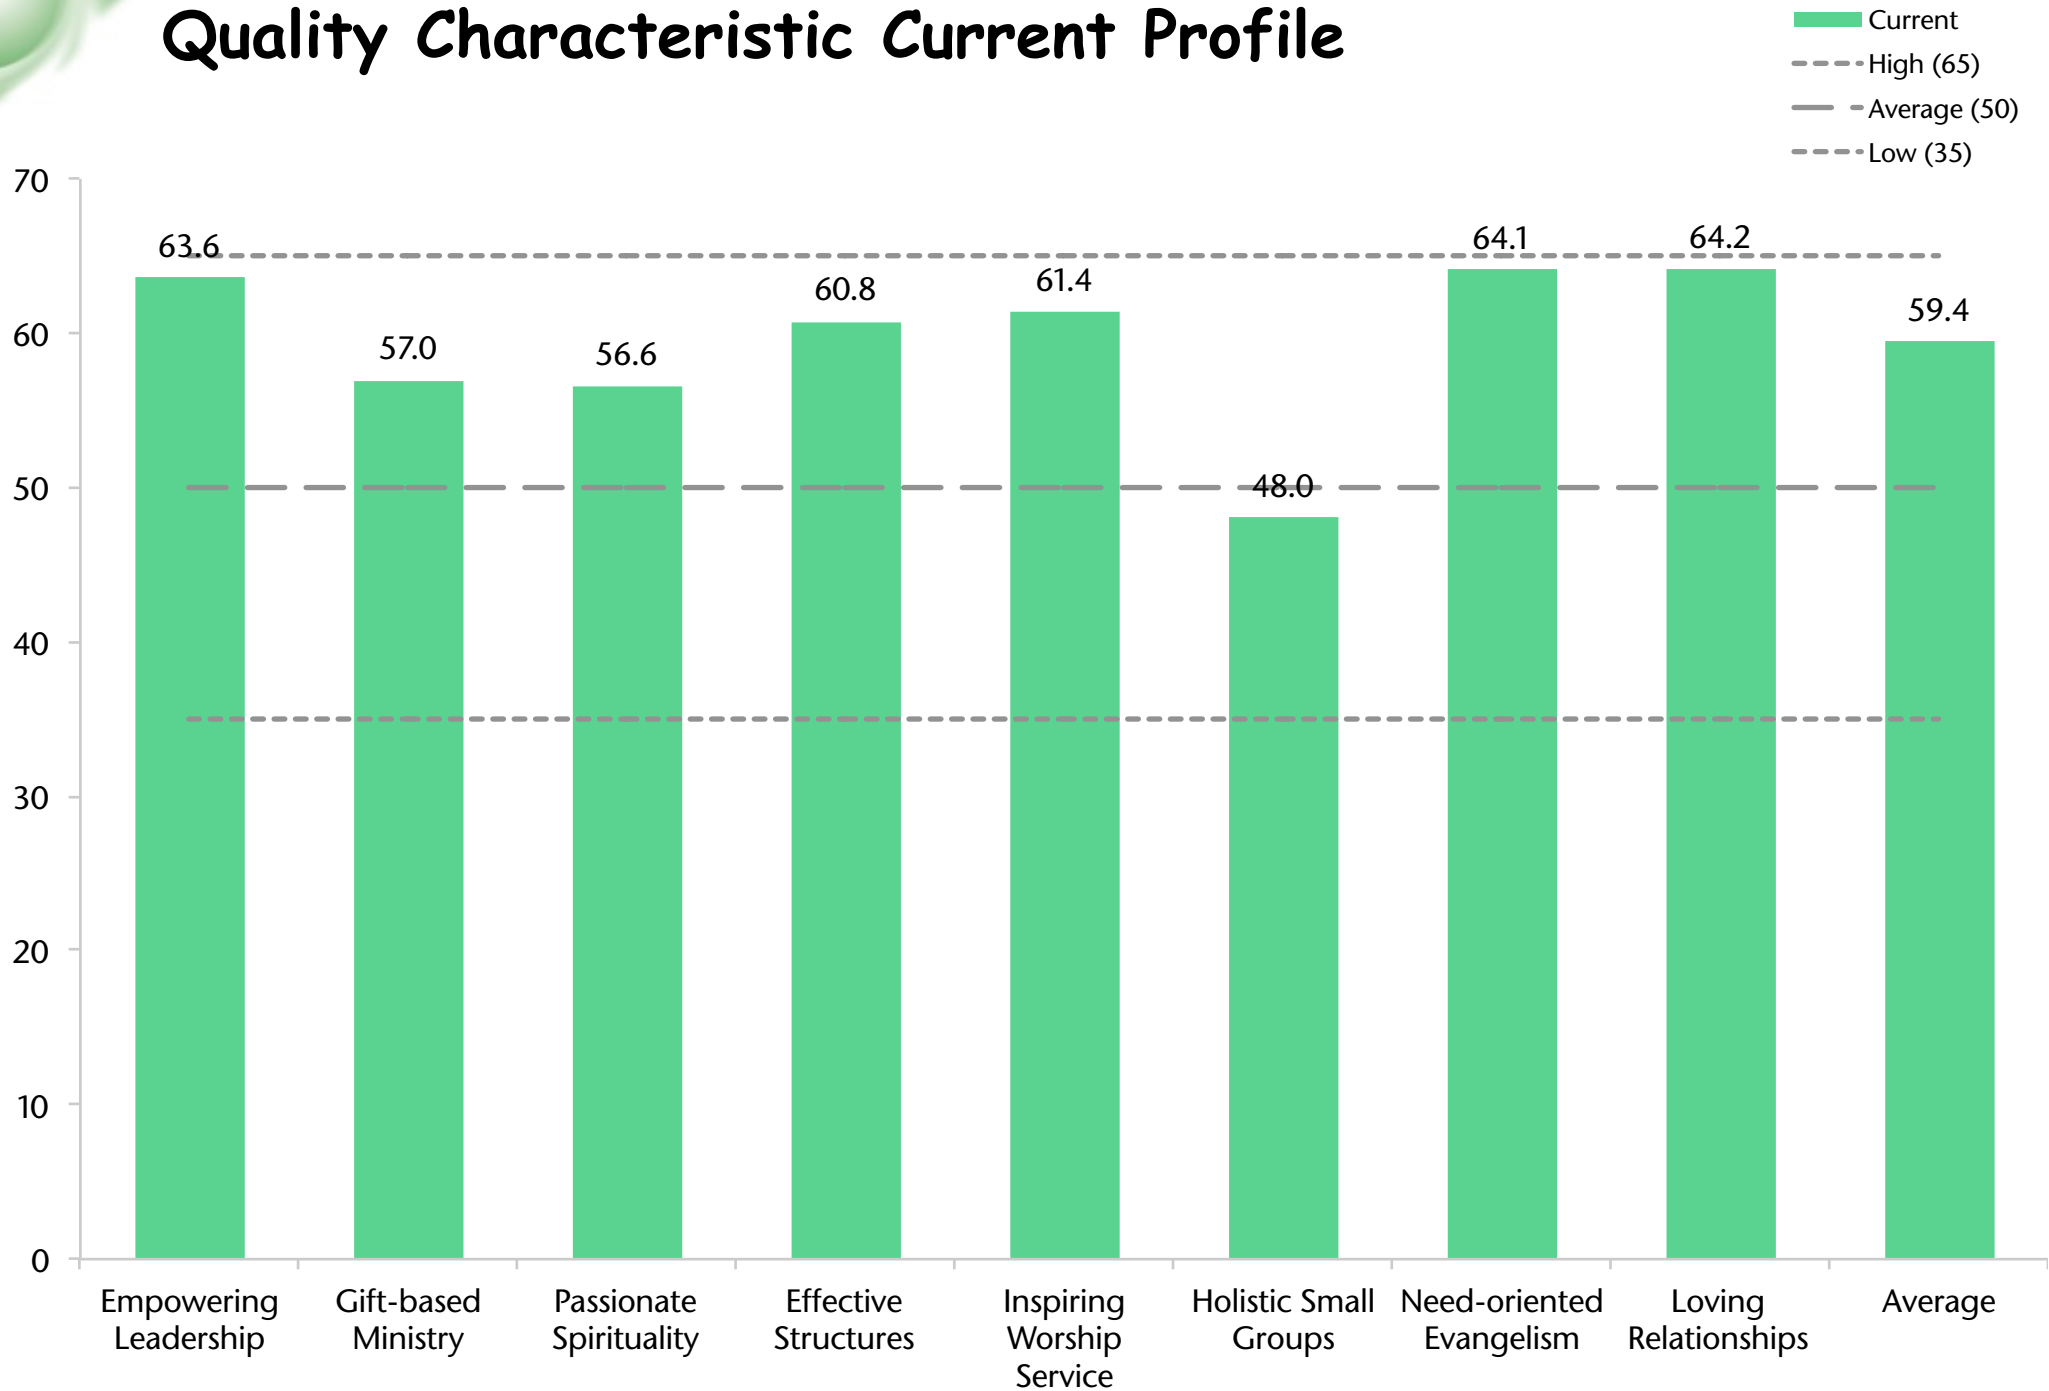

Adult Attendance Growth

Survey Participants by Age Groups and Gender

- 70+
- 61-70
- 51-60
- 41-50
- 31-40
- 21-30
- 20

- female
- male

Quality Characteristic Current Profile

Dynamic Progress

Last Change
 - - - High (65)
 - - - Average (50)
 - - - Low (35)
● Current
 ◆ Profile 2
 ▲ Profile 2

Empowering Leadership Current Profile

EL Dynamic Progress

Gift-based Ministry Current Profile

GbM Dynamic Progress

Passionate Spirituality Current Profile

■ Current
 High (65)
 Average (50)
 Low (35)

PS Dynamic Progress