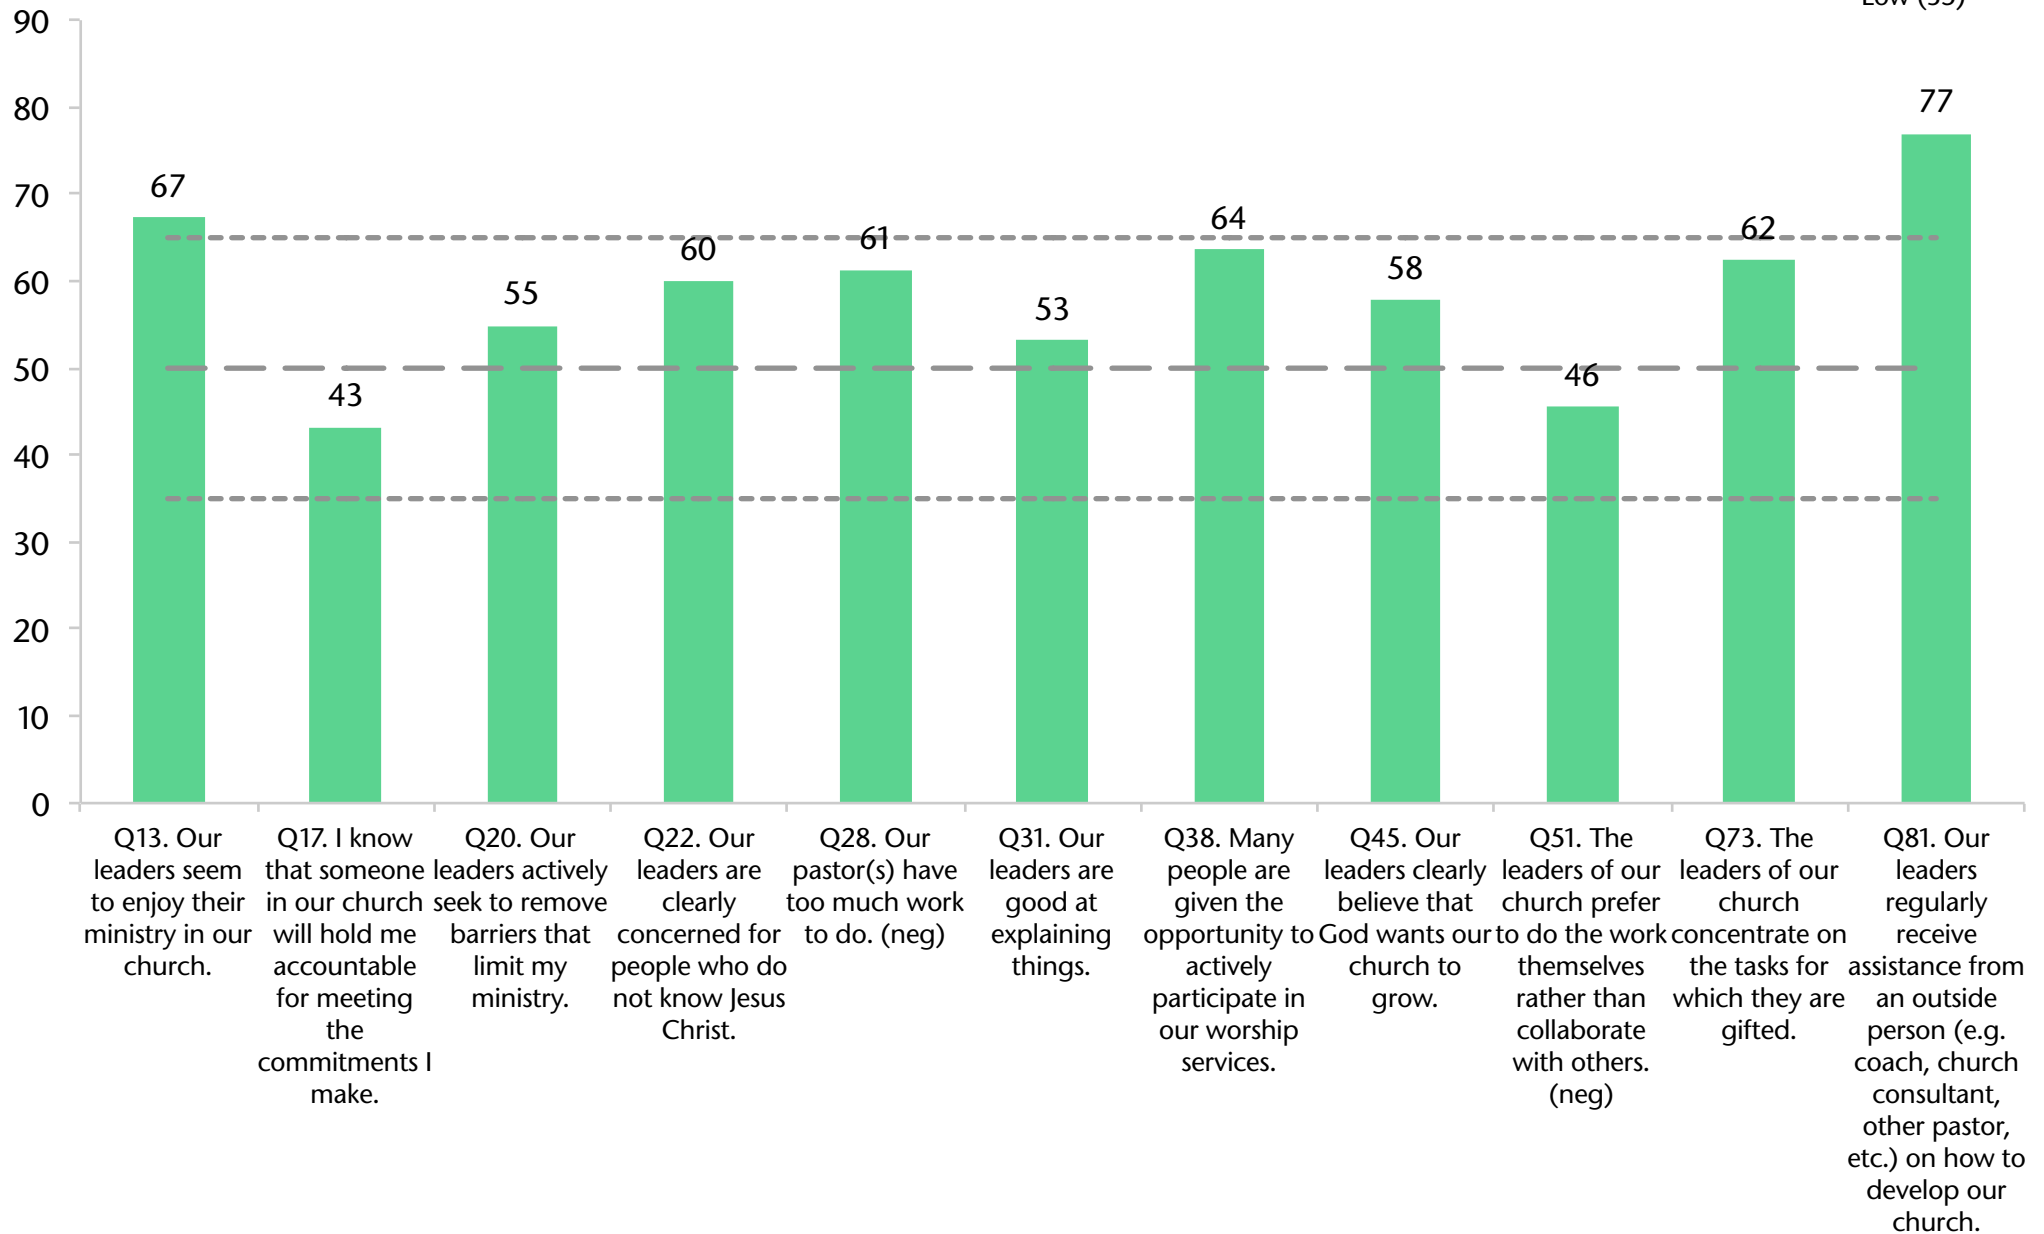

Empowering Leadership Current Profile