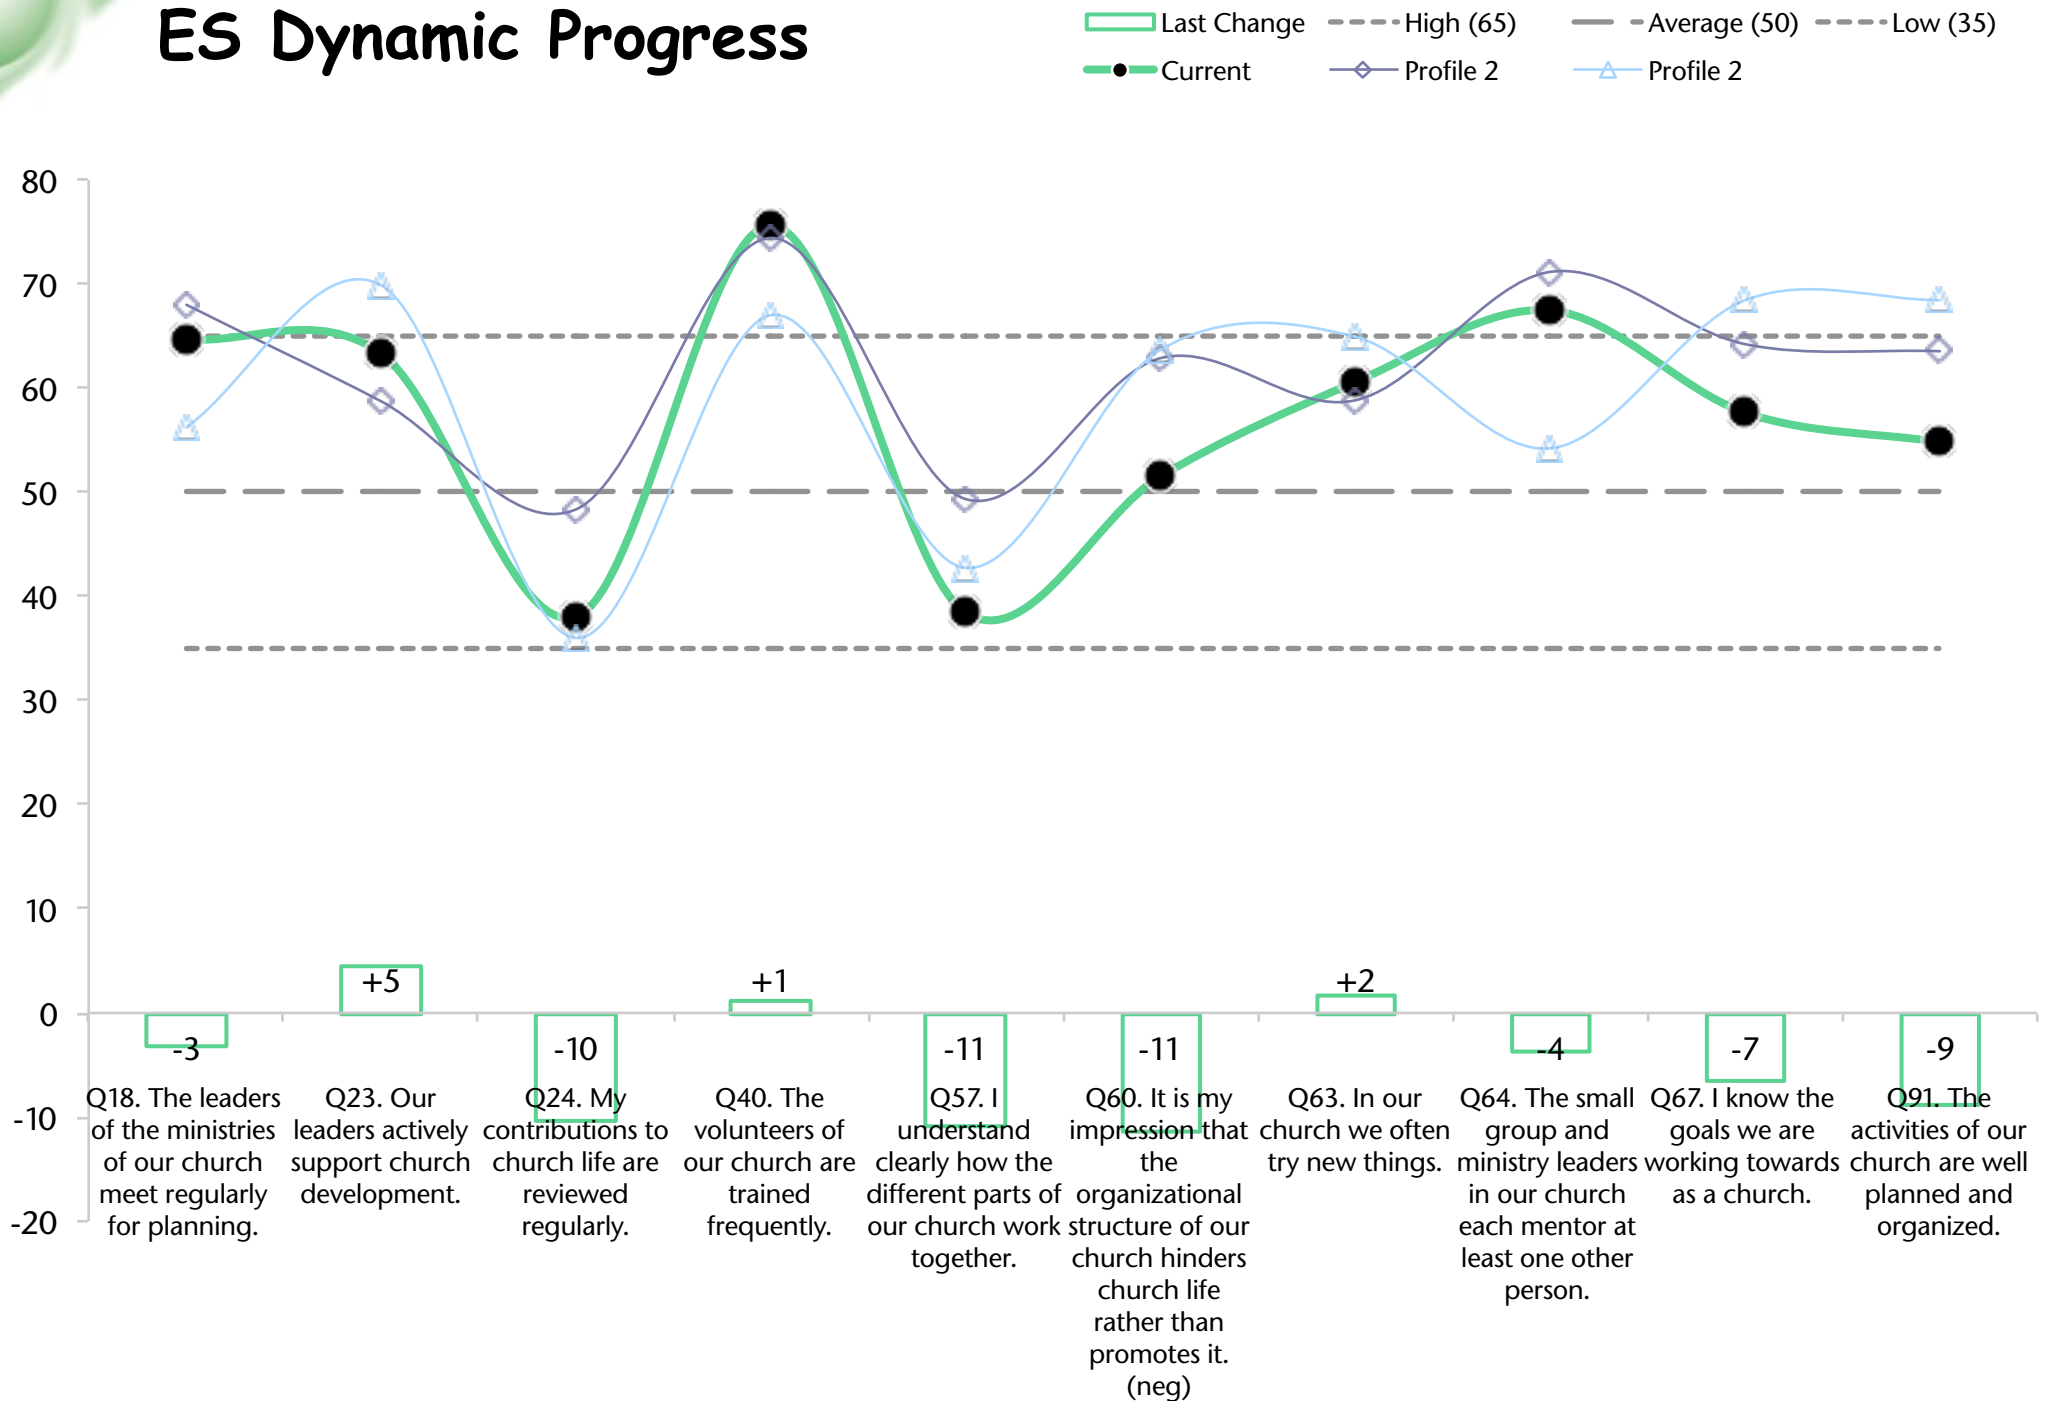

Adult Attendance Growth

Survey Participants by Age Groups and Gender

- 70+
- 61-70
- 51-60
- 41-50
- 31-40
- 21-30
- 20

- female
- male

Quality Characteristic Current Profile

Dynamic Progress

Last Change
 - - - High (65)
 - - - Average (50)
 - - - Low (35)
● Current
 ◆ Profile 2
 ▲ Profile 2

Empowering Leadership Current Profile

EL Dynamic Progress

Gift-based Ministry Current Profile

GbM Dynamic Progress

Passionate Spirituality Current Profile

■ Current
 High (65)
 Average (50)
 Low (35)

PS Dynamic Progress

Last Change
 - - - High (65)
 - - - Average (50)
 - - - Low (35)
● Current
 ◆ Profile 2
 ▲ Profile 2

Effective Structures Current Profile

ES Dynamic Progress

Inspiring Worship Service Current Profile

■ Current
 High (65)
 Average (50)
 Low (35)

IWS Dynamic Progress

Last Change
 - - - - High (65)
 - - - - Average (50)
 - - - - Low (35)
● Current
 ◆ Profile 2
 ▲ Profile 2

Holistic Small Groups Current Profile

HSG Dynamic Progress

Last Change
 - - - High (65)
 - - - Average (50)
 - - - Low (35)