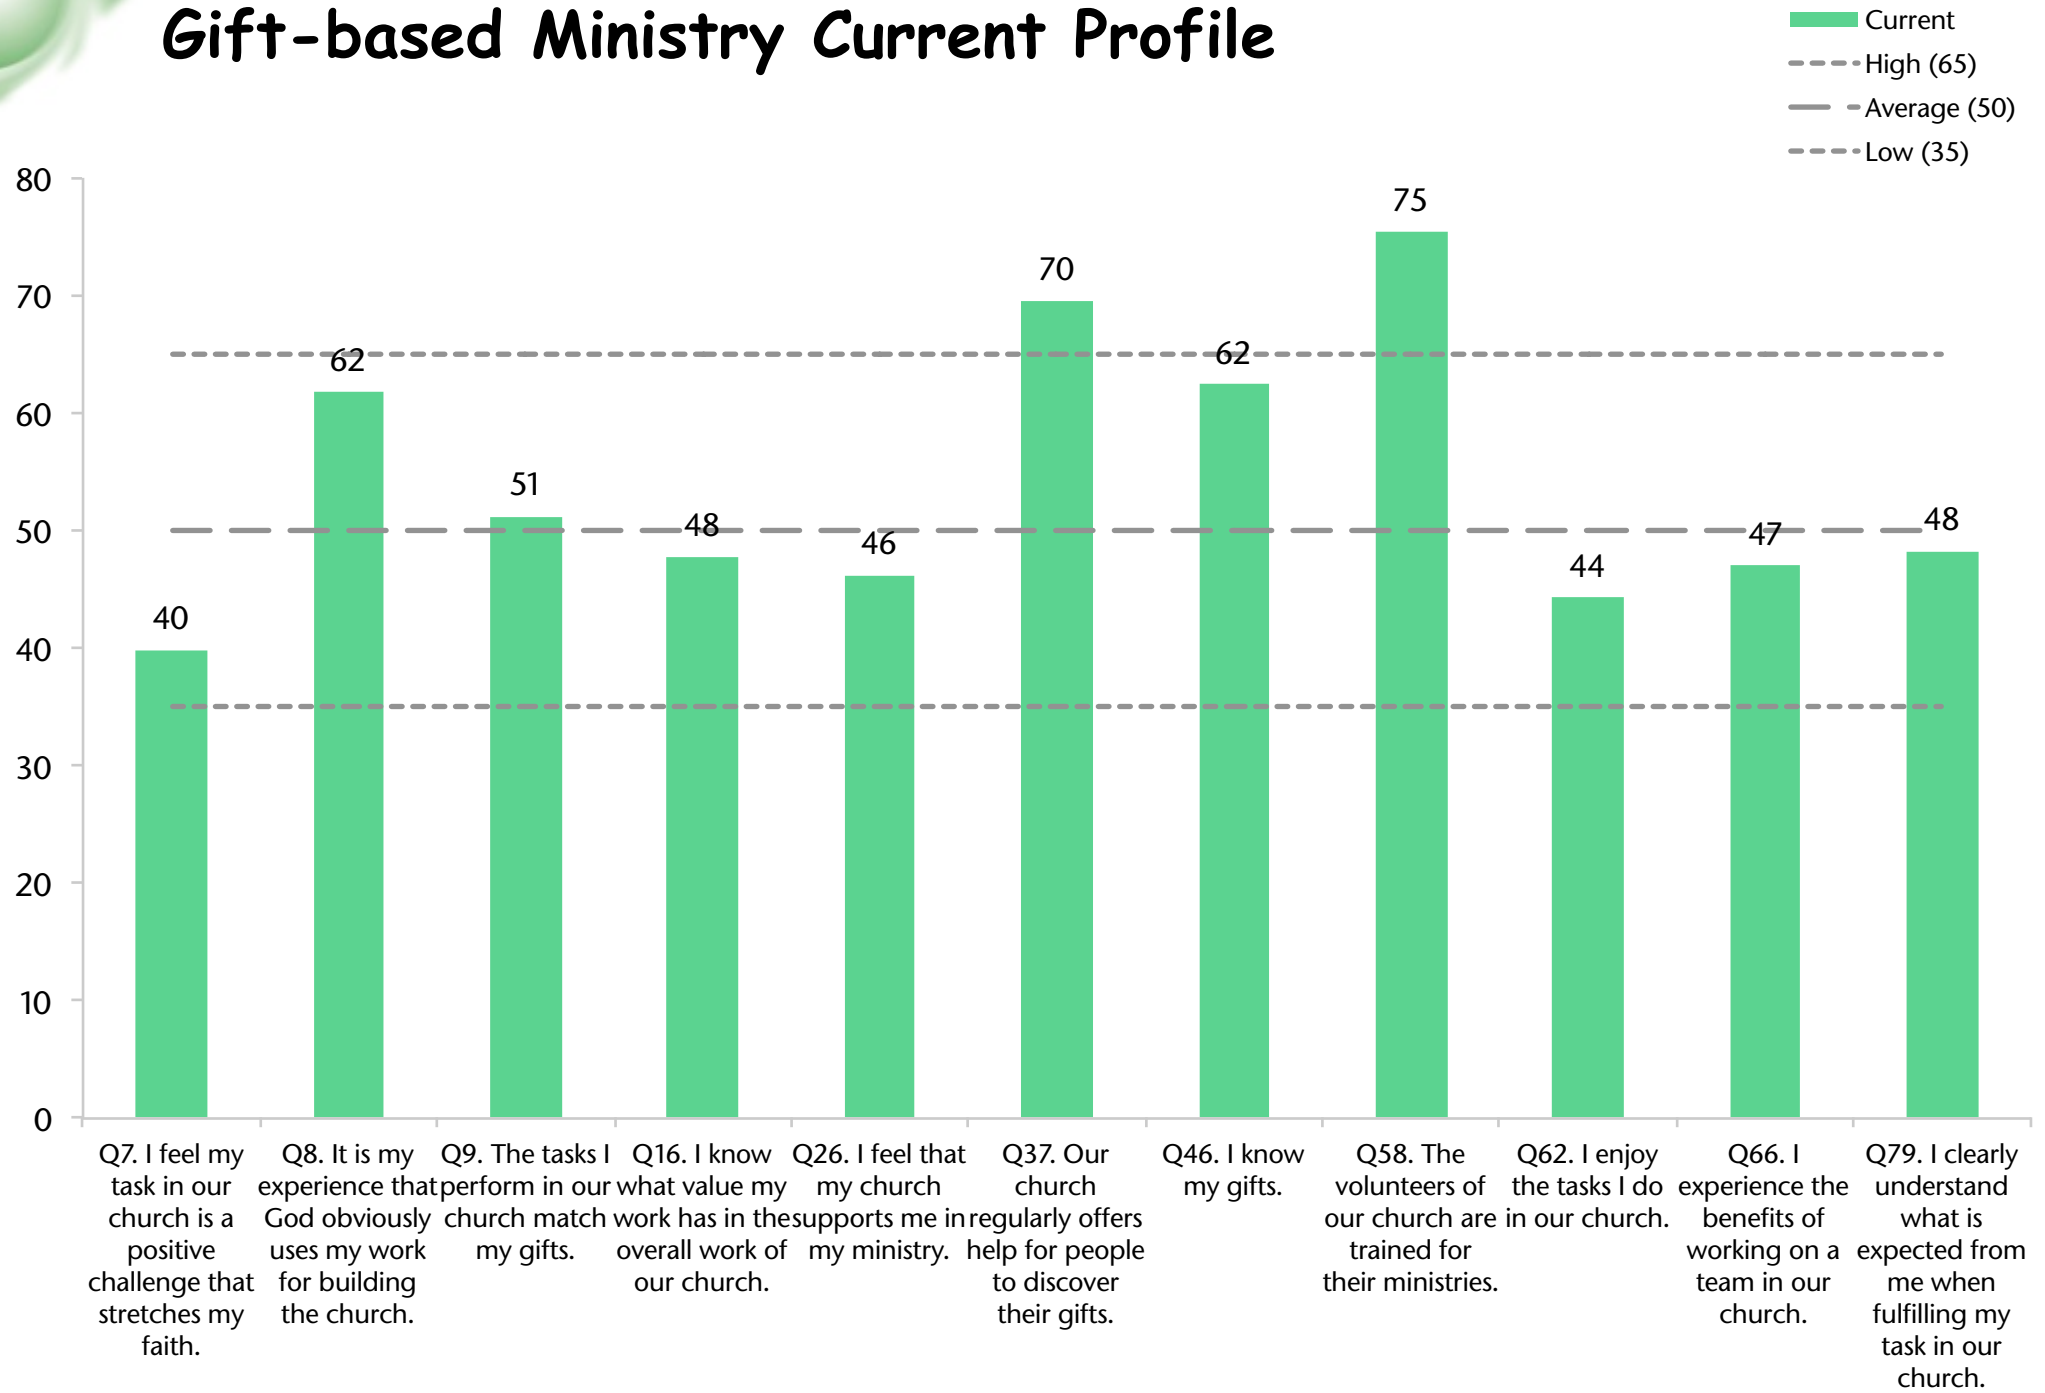

Gift-based Ministry Current Profile