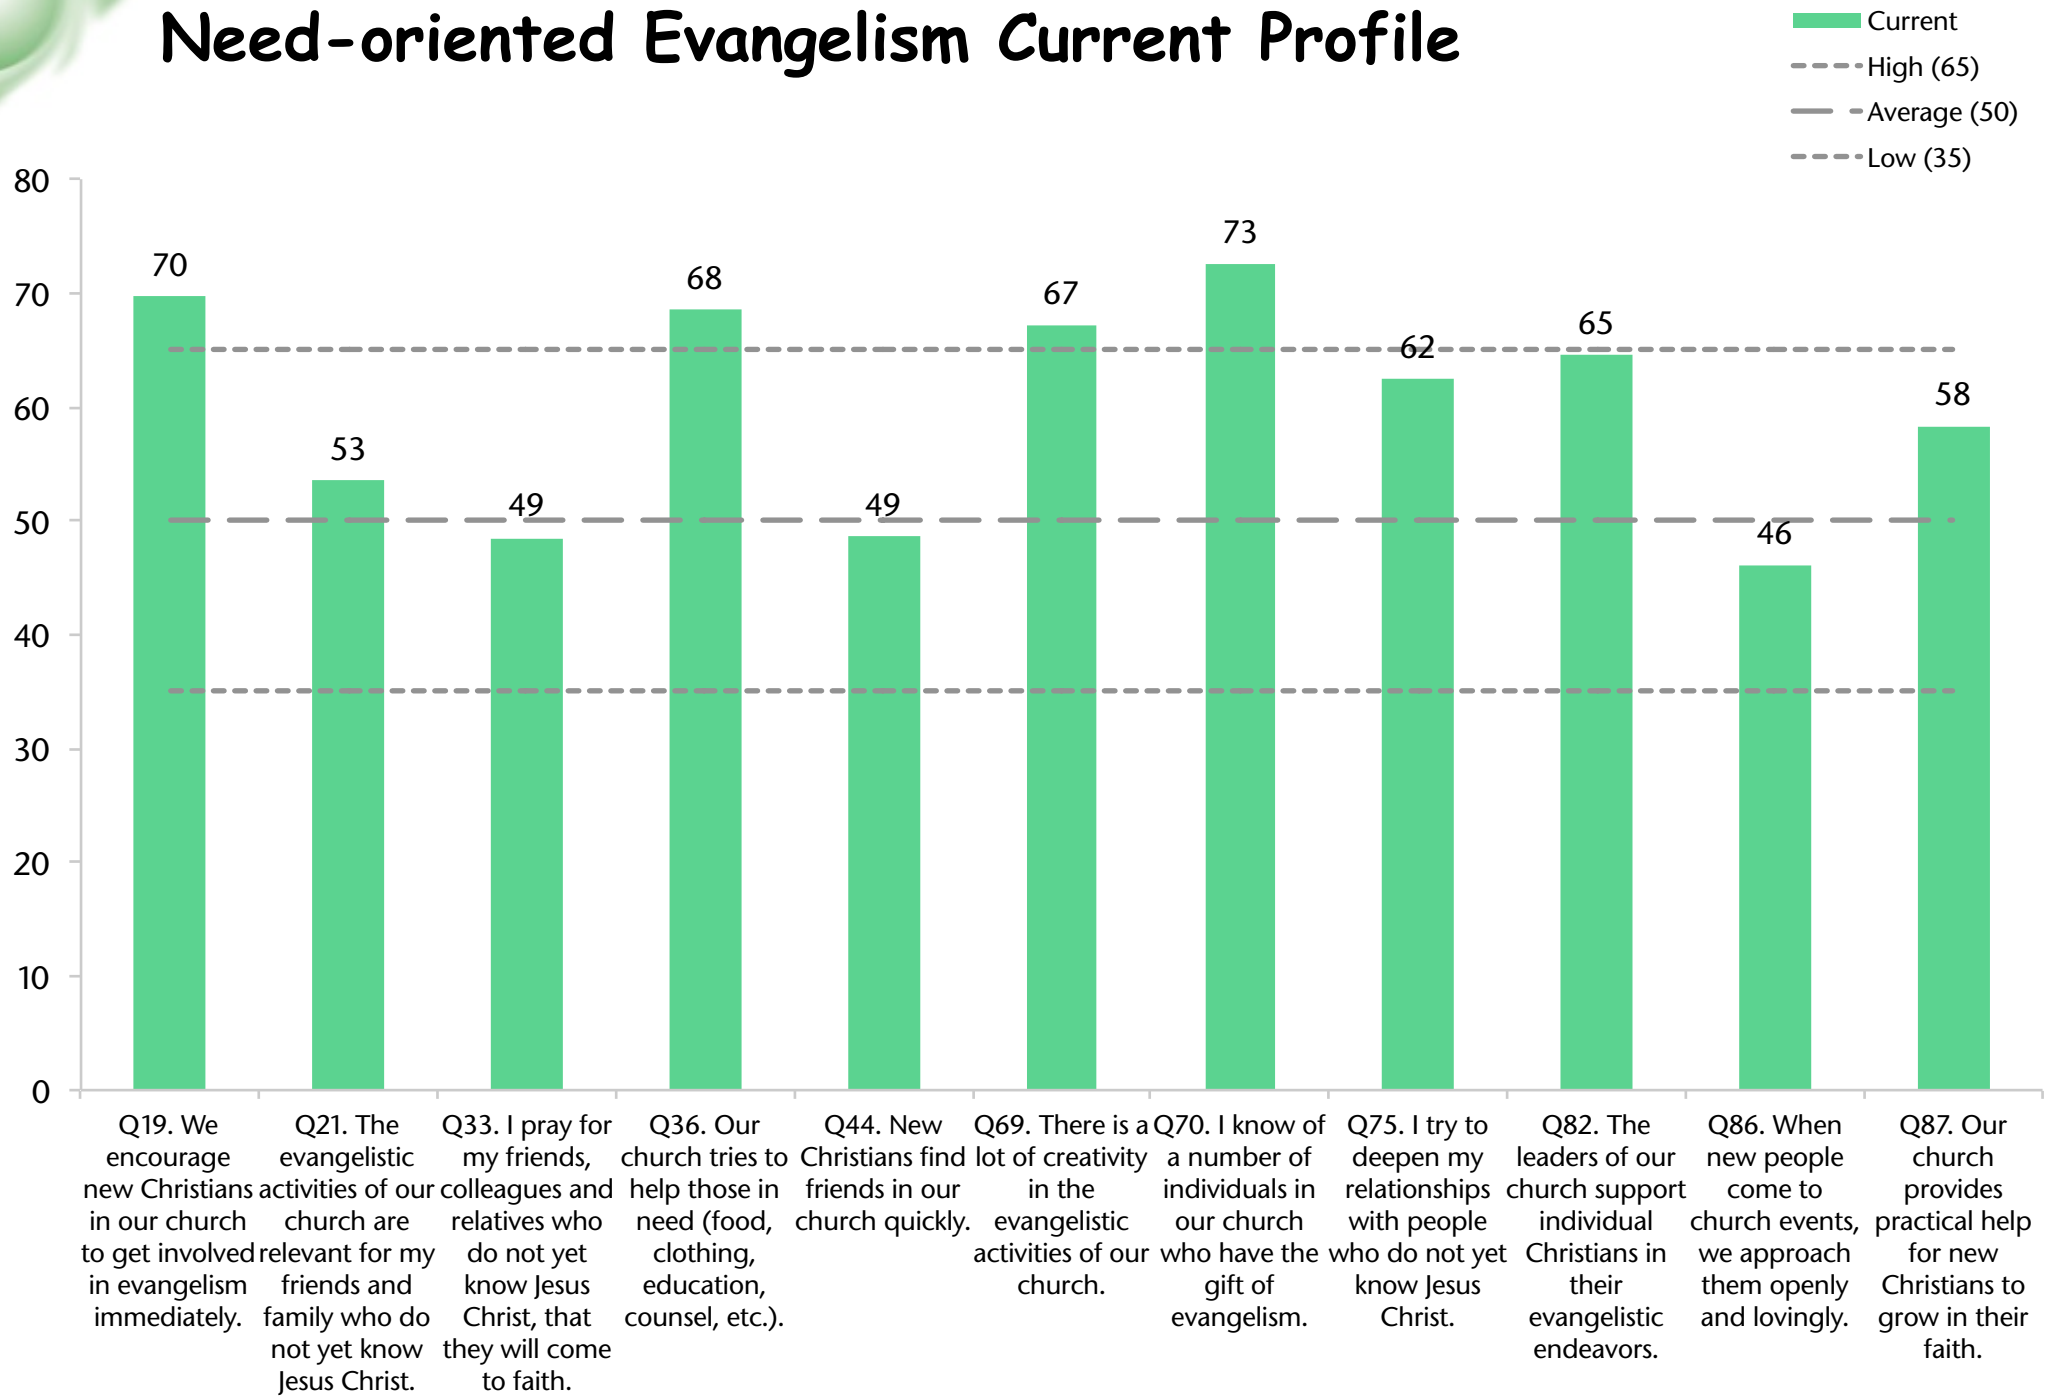

IWS Dynamic Progress

Last Change
 - - - - High (65)
 - - - - Average (50)
 - - - - Low (35)
● Current
 ◆ Profile 2
 ▲ Profile 2

Holistic Small Groups Current Profile

HSG Dynamic Progress

Last Change
 - - - High (65)
 - - - Average (50)
 - - - Low (35)

● Current
 -◇- Profile 2
 -□- Profile 2

Need-oriented Evangelism Current Profile

NoE Dynamic Progress

 Last Change - - - High (65) - - - Average (50) - - - Low (35)
● Current ◆ Profile 2 ▲ Profile 2

Loving Relationships Current Profile