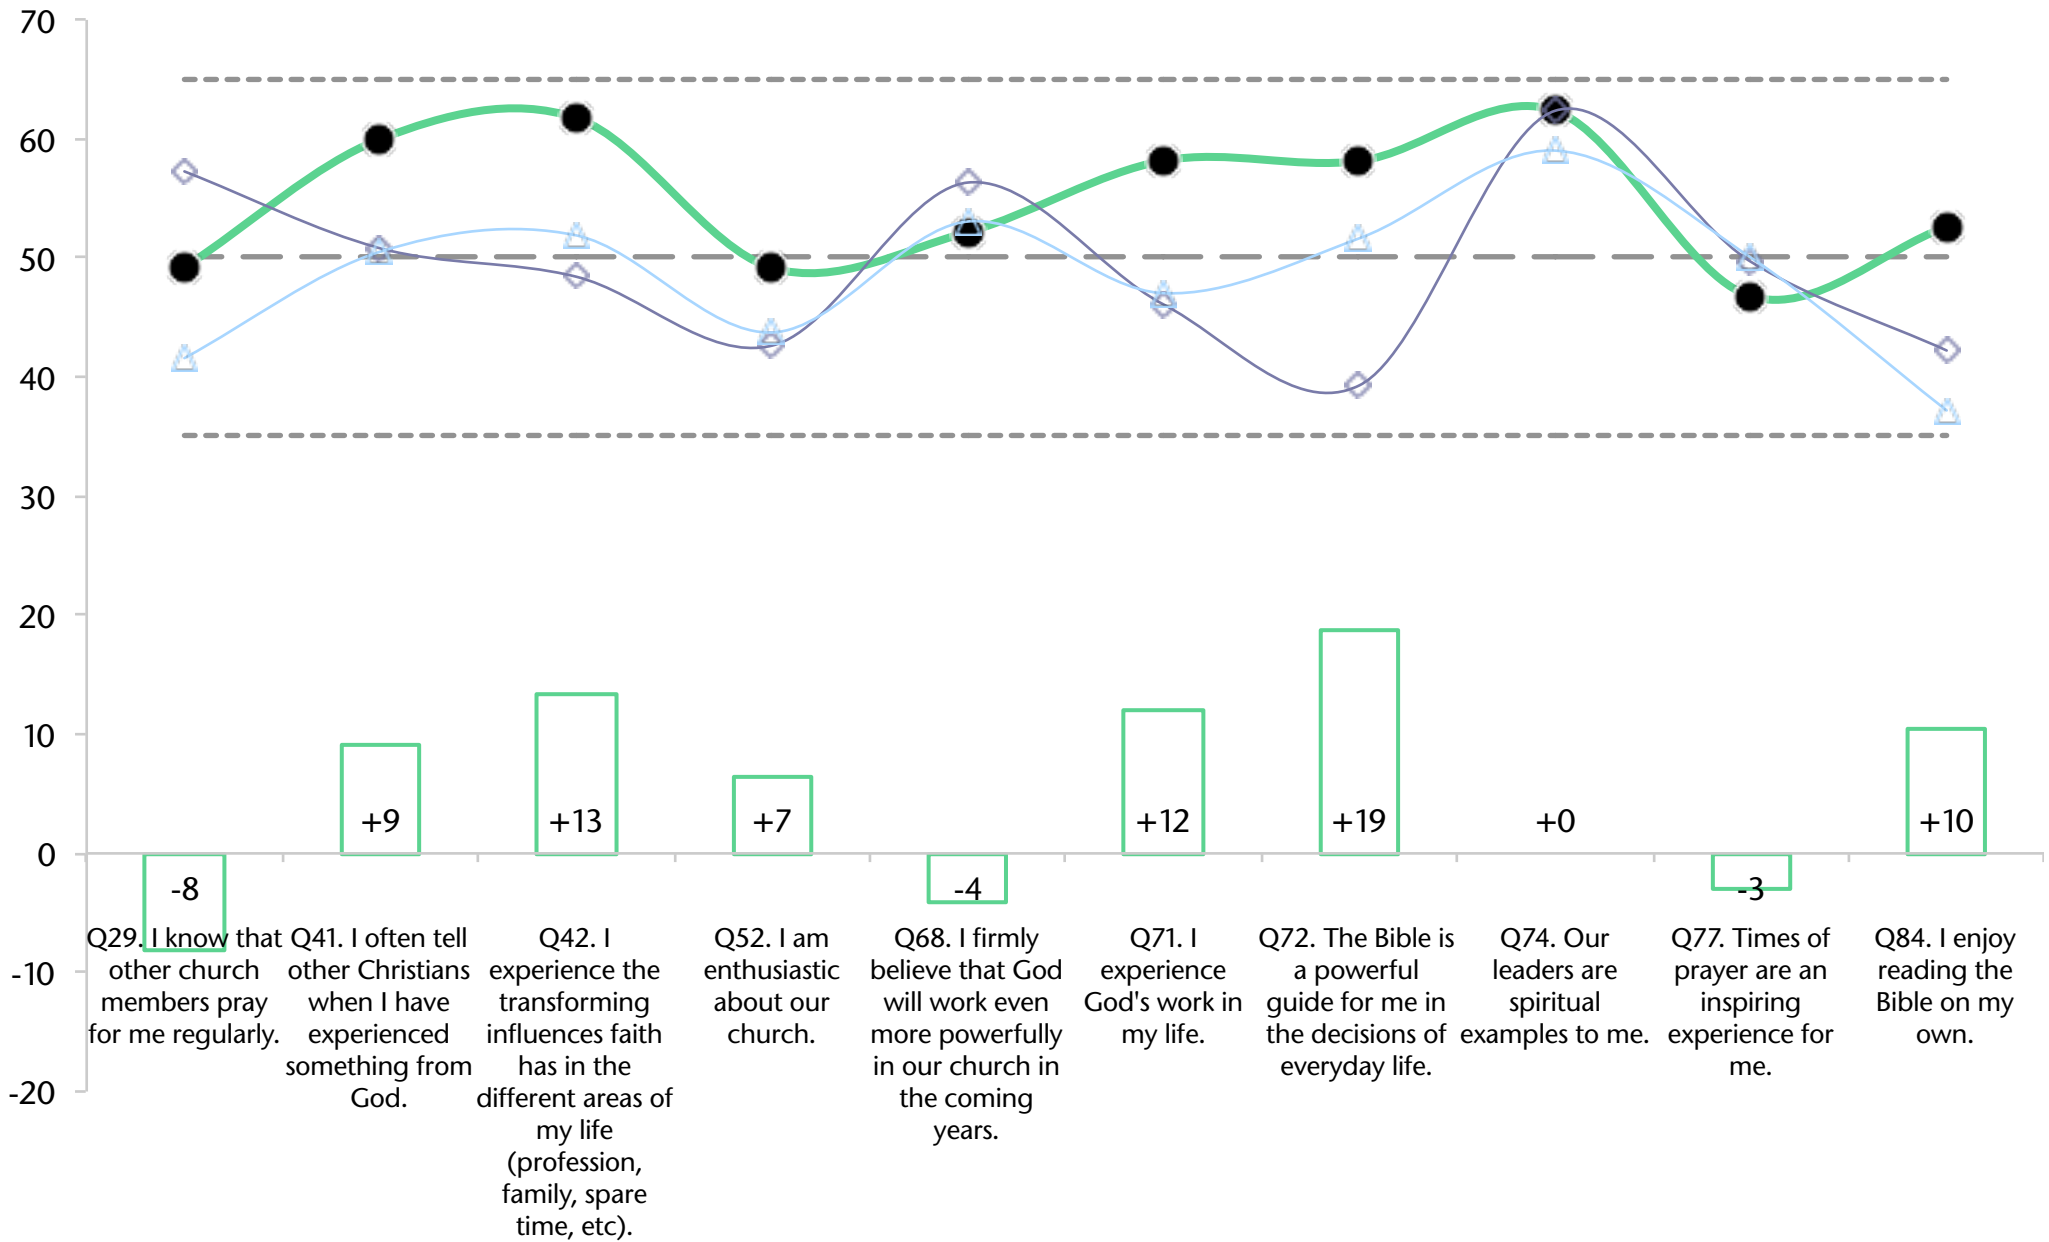

Adult Attendance Growth

Survey Participants by Age Groups and Gender

- 70+
- 61-70
- 51-60
- 41-50
- 31-40
- 21-30
- 20

- female
- male

Quality Characteristic Current Profile

Dynamic Progress

Last Change
 - - - High (65)
 - - - Average (50)
 - - - Low (35)
● Current
 ◆ Profile 2
 ▲ Profile 2

Empowering Leadership Current Profile

EL Dynamic Progress

Gift-based Ministry Current Profile

GbM Dynamic Progress

Passionate Spirituality Current Profile

■ Current
 High (65)
 Average (50)
 Low (35)

PS Dynamic Progress

Last Change
 - - - High (65)
 - - - Average (50)
 - - - Low (35)
● Current
 ◆ Profile 2
 ▲ Profile 2

Effective Structures Current Profile

ES Dynamic Progress

Inspiring Worship Service Current Profile

■ Current
 High (65)
 Average (50)
 Low (35)