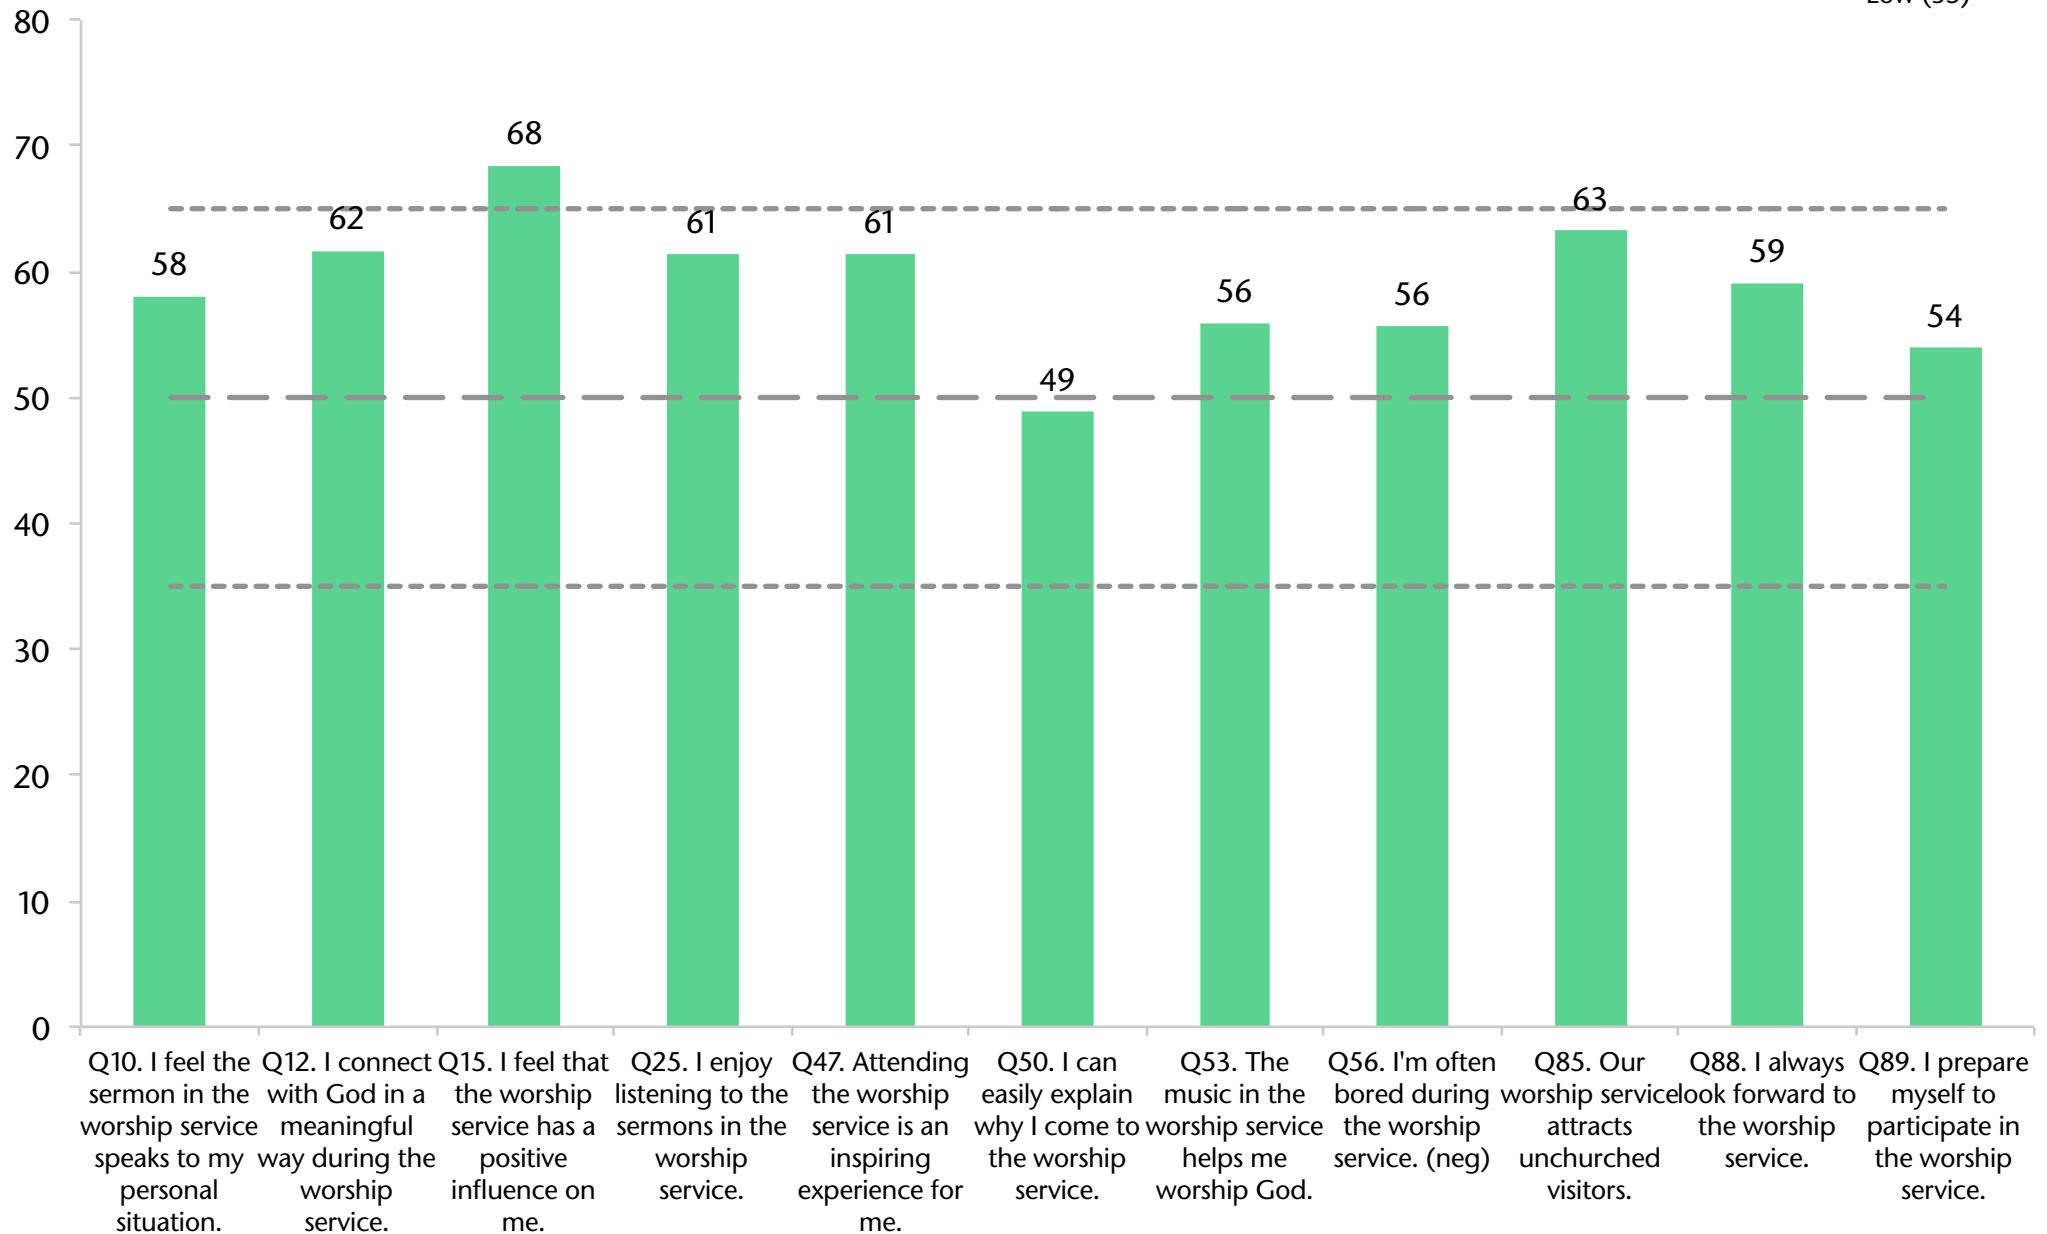

Adult Attendance Growth

Survey Participants by Age Groups and Gender

- 70+
- 61-70
- 51-60
- 41-50
- 31-40
- 21-30
- 20

- female
- male

Quality Characteristic Current Profile

Dynamic Progress

Last Change
 - - - High (65)
 - - - Average (50)
 - - - Low (35)
● Current
 ◆ Profile 2
 ▲ Profile 2

Last Change
 - - - High (65)
 - - - Average (50)
 - - - Low (35)
● Current
 ◆ Profile 2
 ▲ Profile 2

Effective Structures Current Profile

ES Dynamic Progress

Inspiring Worship Service Current Profile

■ Current
 High (65)
 Average (50)
 Low (35)

IWS Dynamic Progress

Last Change
 - - - - High (65)
 - - - - Average (50)
 - - - - Low (35)
● Current
 ◆ Profile 2
 ▲ Profile 2

Holistic Small Groups Current Profile

HSG Dynamic Progress

Last Change
 - - - High (65)
 - - - Average (50)
 - - - Low (35)