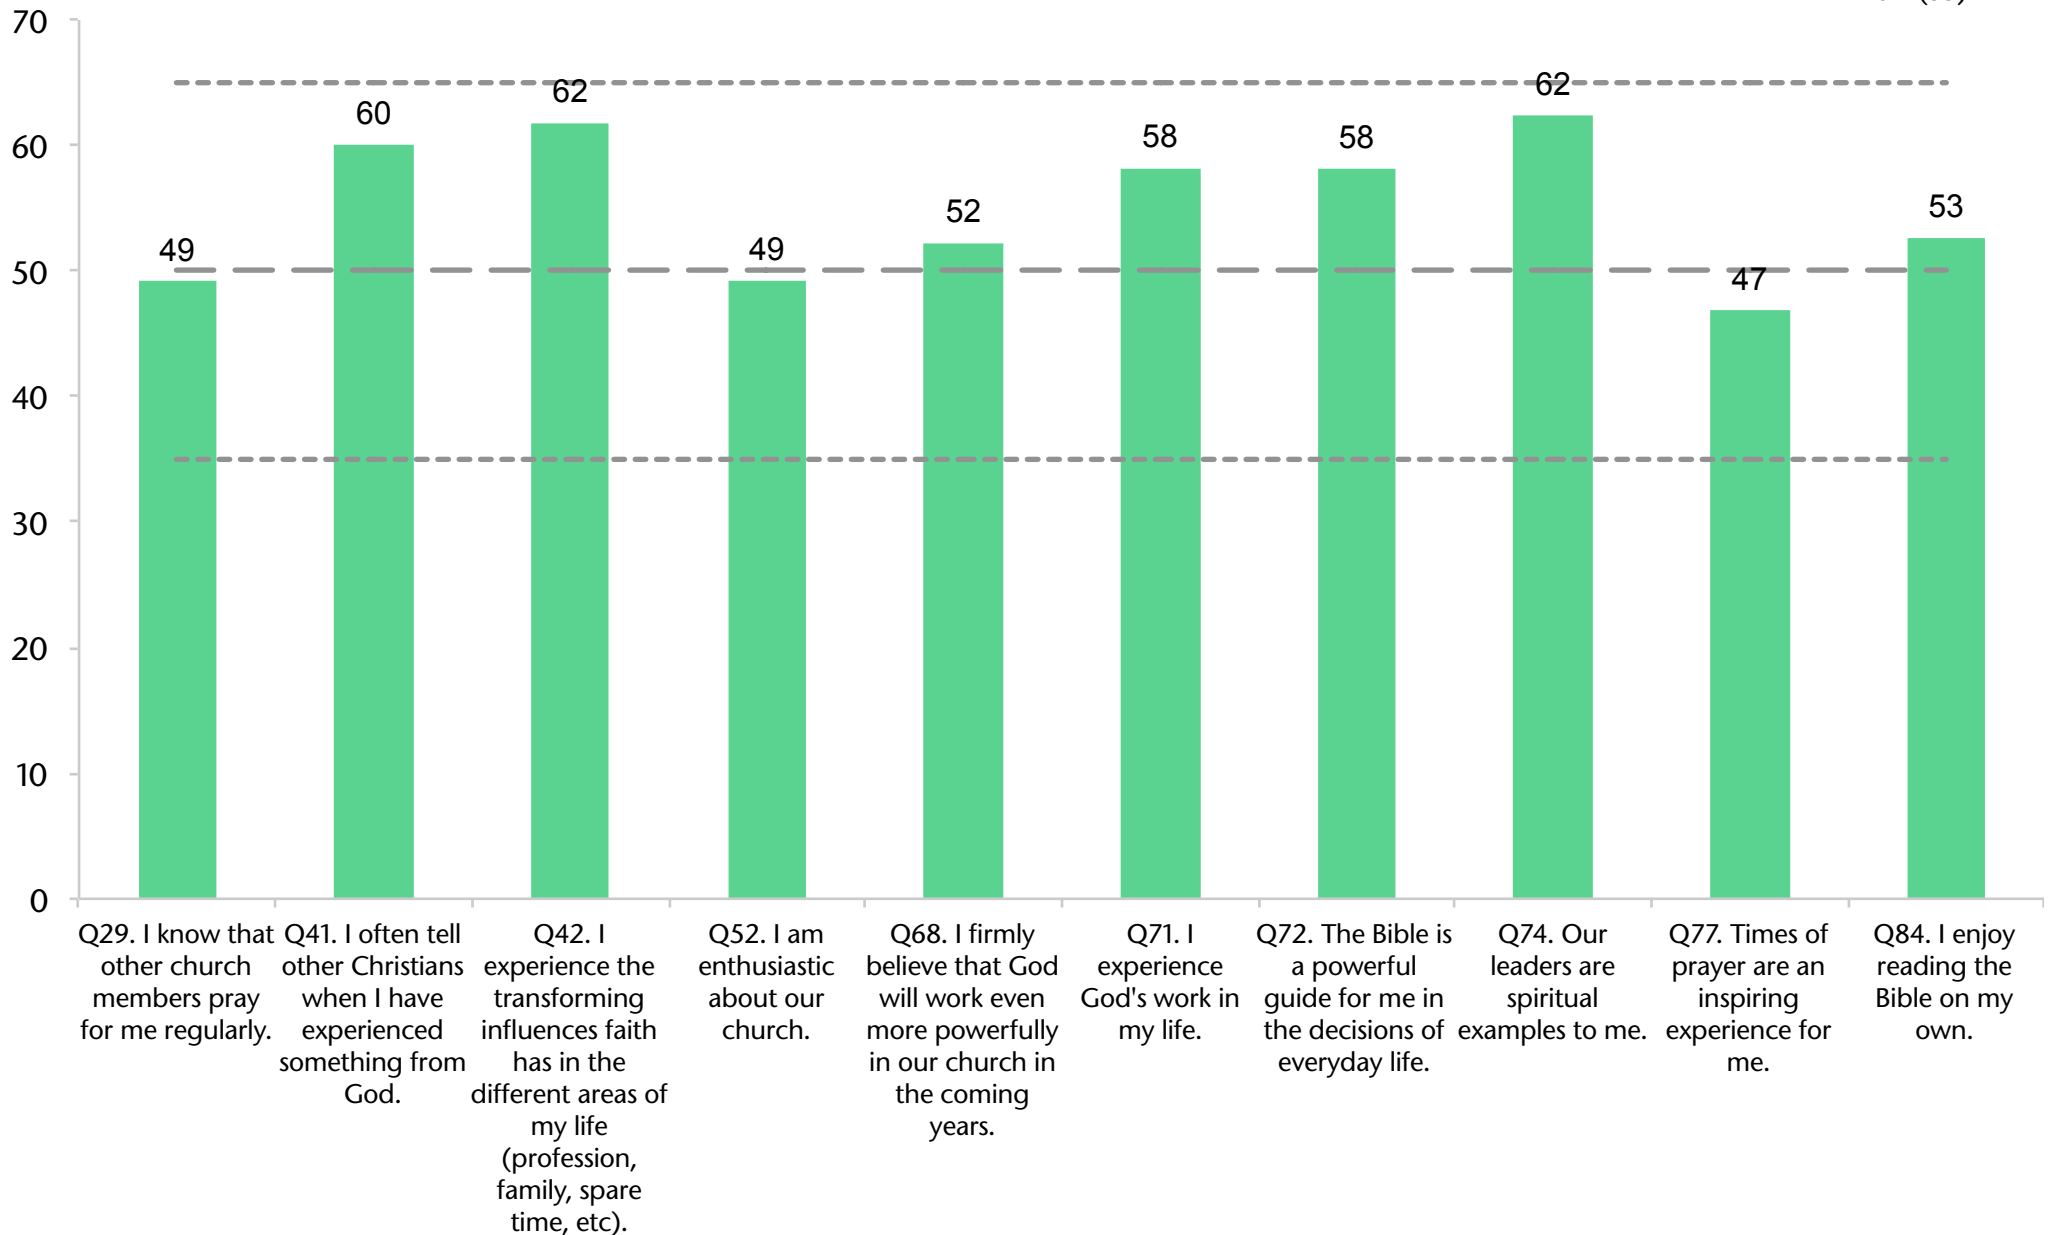

Adult Attendance Growth

Survey Participants by Age Groups and Gender

- 70+
- 61-70
- 51-60
- 41-50
- 31-40
- 21-30
- 20

- female
- male

Quality Characteristic Current Profile

Dynamic Progress

Last Change
 - - - High (65)
 - - - Average (50)
 - - - Low (35)
● Current
 ◆ Profile 2
 ▲ Profile 2

Empowering Leadership Current Profile

EL Dynamic Progress

Gift-based Ministry Current Profile

GbM Dynamic Progress

Passionate Spirituality Current Profile

■ Current
 High (65)
 Average (50)
 Low (35)

PS Dynamic Progress

Last Change
 - - - High (65)
 - - - Average (50)
 - - - Low (35)
● Current
 ◆ Profile 2
 ▲ Profile 2

Effective Structures Current Profile

ES Dynamic Progress

Inspiring Worship Service Current Profile

■ Current
 High (65)
 Average (50)
 Low (35)