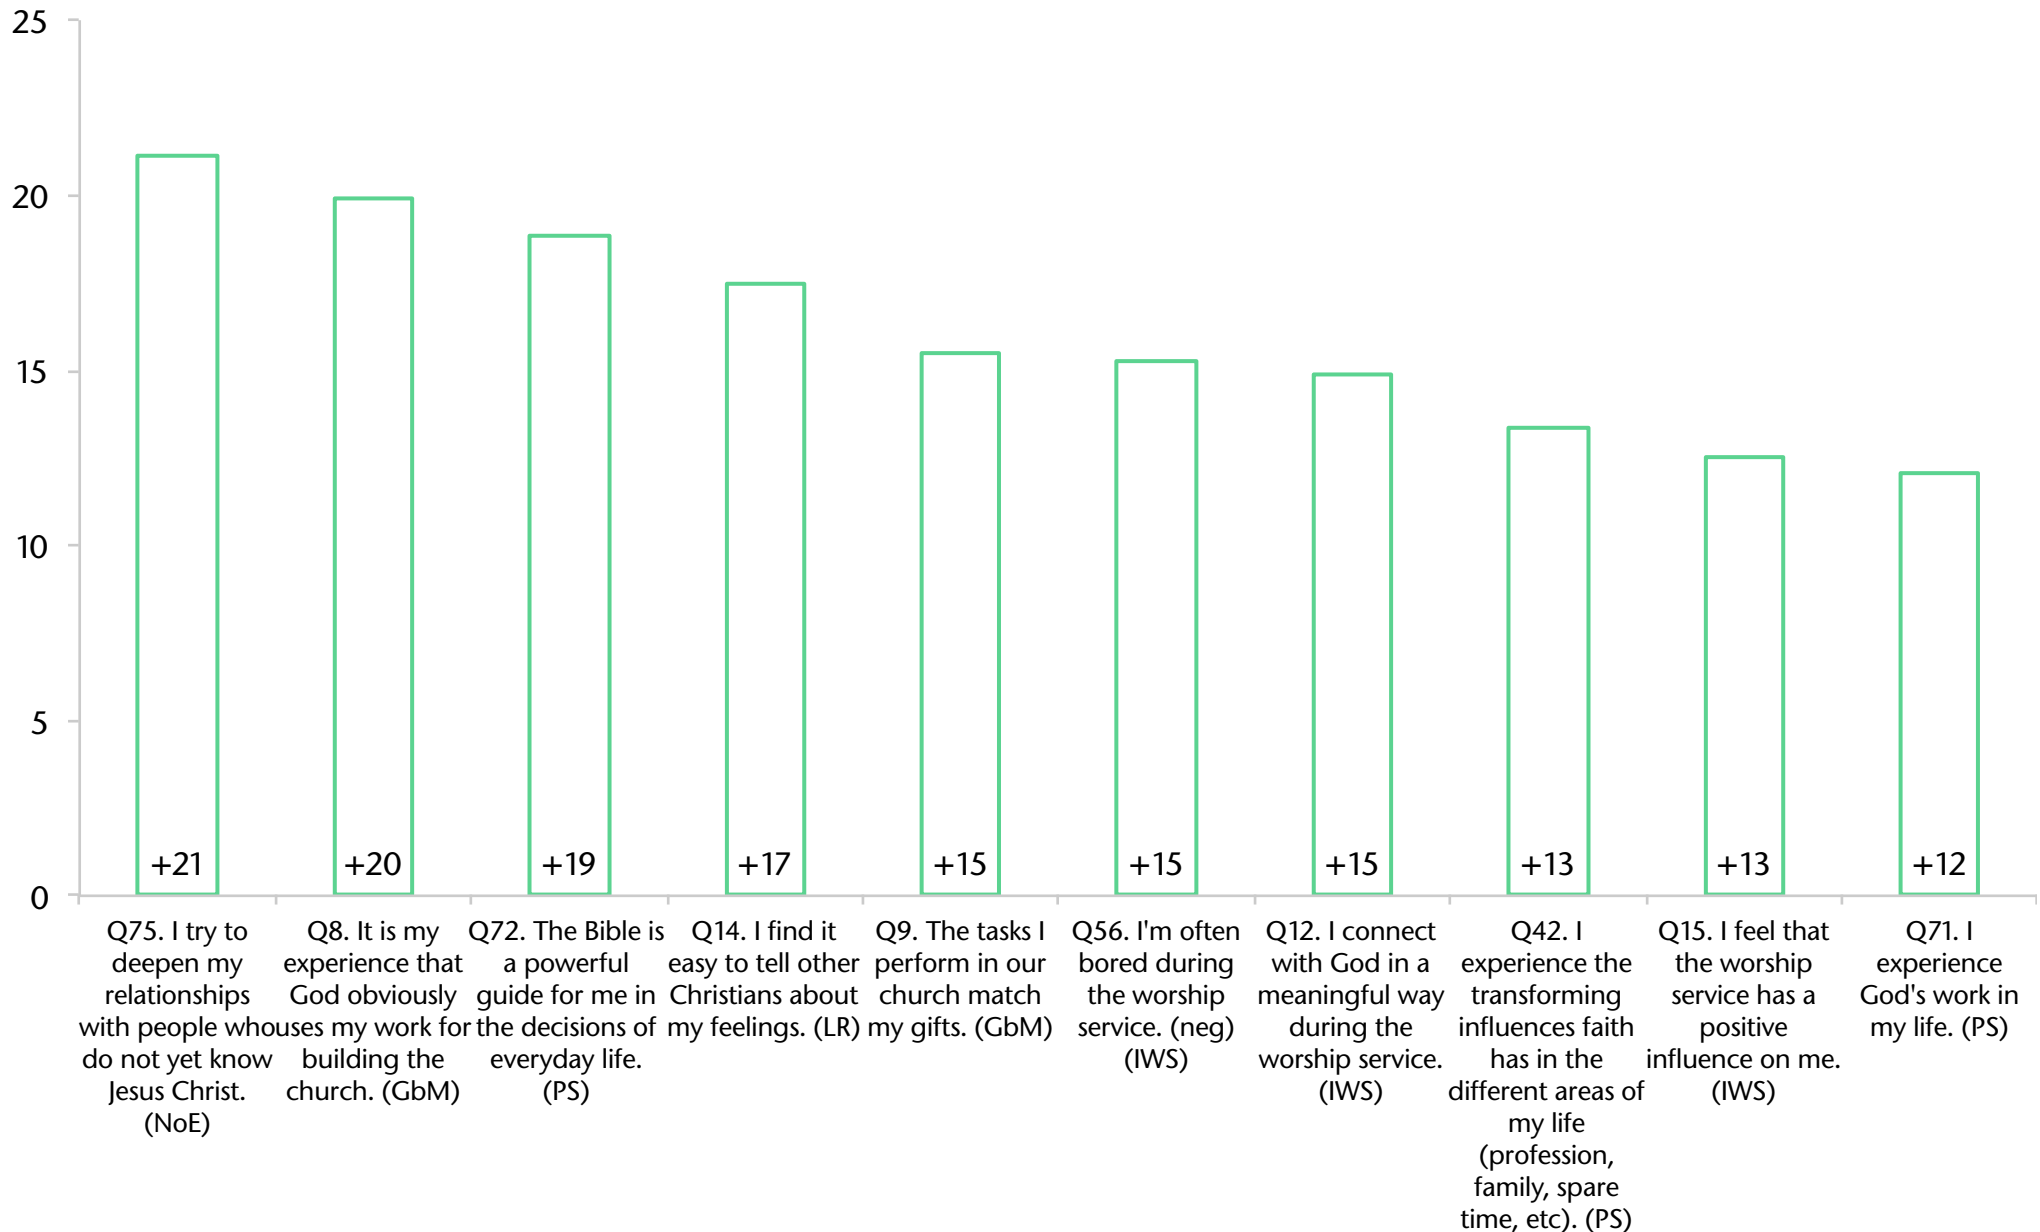

● Current
 -◇- Profile 2
 -□- Profile 2

Need-oriented Evangelism Current Profile

NoE Dynamic Progress

 Last Change - - - High (65) - - - Average (50) - - - Low (35)
● Current ◆ Profile 2 ▲ Profile 2

Loving Relationships Current Profile

■ Current
- - - High (65)
— Average (50)
- - - Low (35)

LR Dynamic Progress

Current Highest 10

Highest 10 changes from previous to current

Current Lowest 10

Lowest 10 changes from previous to current

Current Capacity