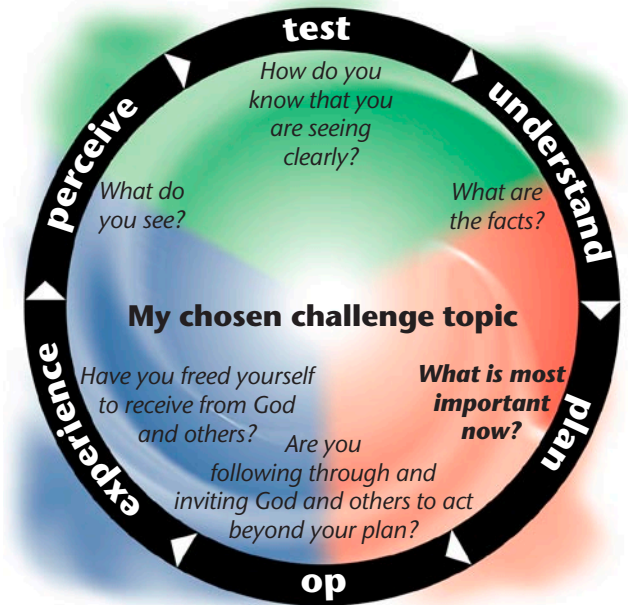

My Cycle Starter Plan

Our current challenges

- Fellowship
- Holistic small groups
- prayer
- pastoral care
- welcoming

**Beyond reasonable doubt,
which of the above do you personally
need to explore a little further?**

www.ncdchurchsurvey.org/cycle-starters