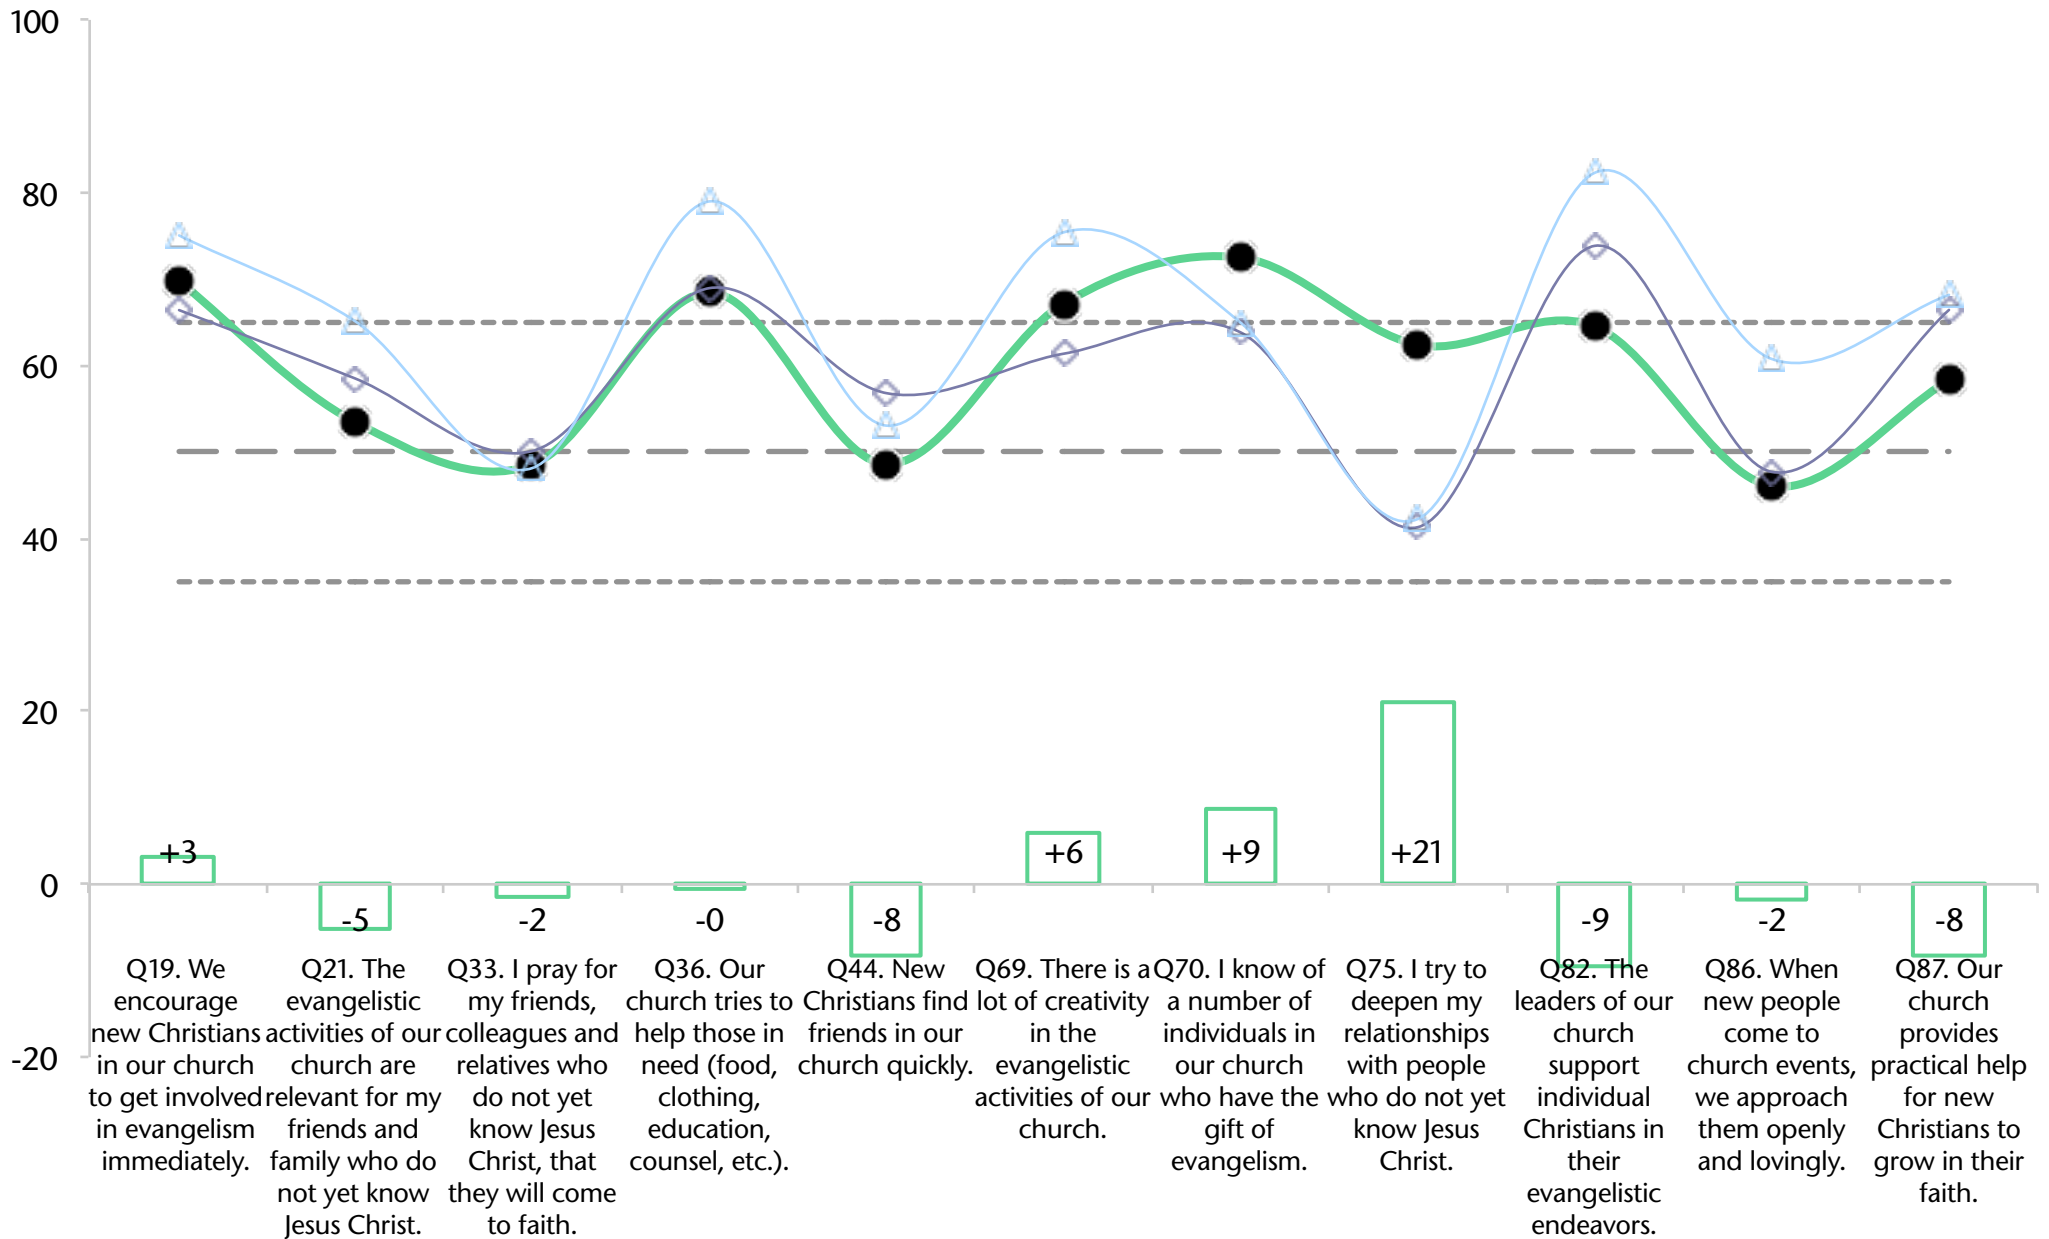

Adult Attendance Growth

Survey Participants by Age Groups and Gender

- 70+
- 61-70
- 51-60
- 41-50
- 31-40
- 21-30
- 20

- female
- male

Quality Characteristic Current Profile

Dynamic Progress

Last Change
 - - - High (65)
 - - - Average (50)
 - - - Low (35)
● Current
 ◆ Profile 2
 ▲ Profile 2

IWS Dynamic Progress

Last Change
 - - - - High (65)
 - - - - Average (50)
 - - - - Low (35)
● Current
 ◆ Profile 2
 ▲ Profile 2

Holistic Small Groups Current Profile

HSG Dynamic Progress

Last Change
 - - - High (65)
 - - - Average (50)
 - - - Low (35)

● Current
 -◇- Profile 2
 -□- Profile 2

Need-oriented Evangelism Current Profile

NoE Dynamic Progress

 Last Change - - - High (65) - - - Average (50) - - - Low (35)
● Current ◆ Profile 2 ▲ Profile 2

Loving Relationships Current Profile

■ Current
- - - High (65)
— Average (50)
- - - Low (35)

LR Dynamic Progress

Current Highest 10

Highest 10 changes from previous to current

Current Lowest 10

Lowest 10 changes from previous to current

Current Capacity