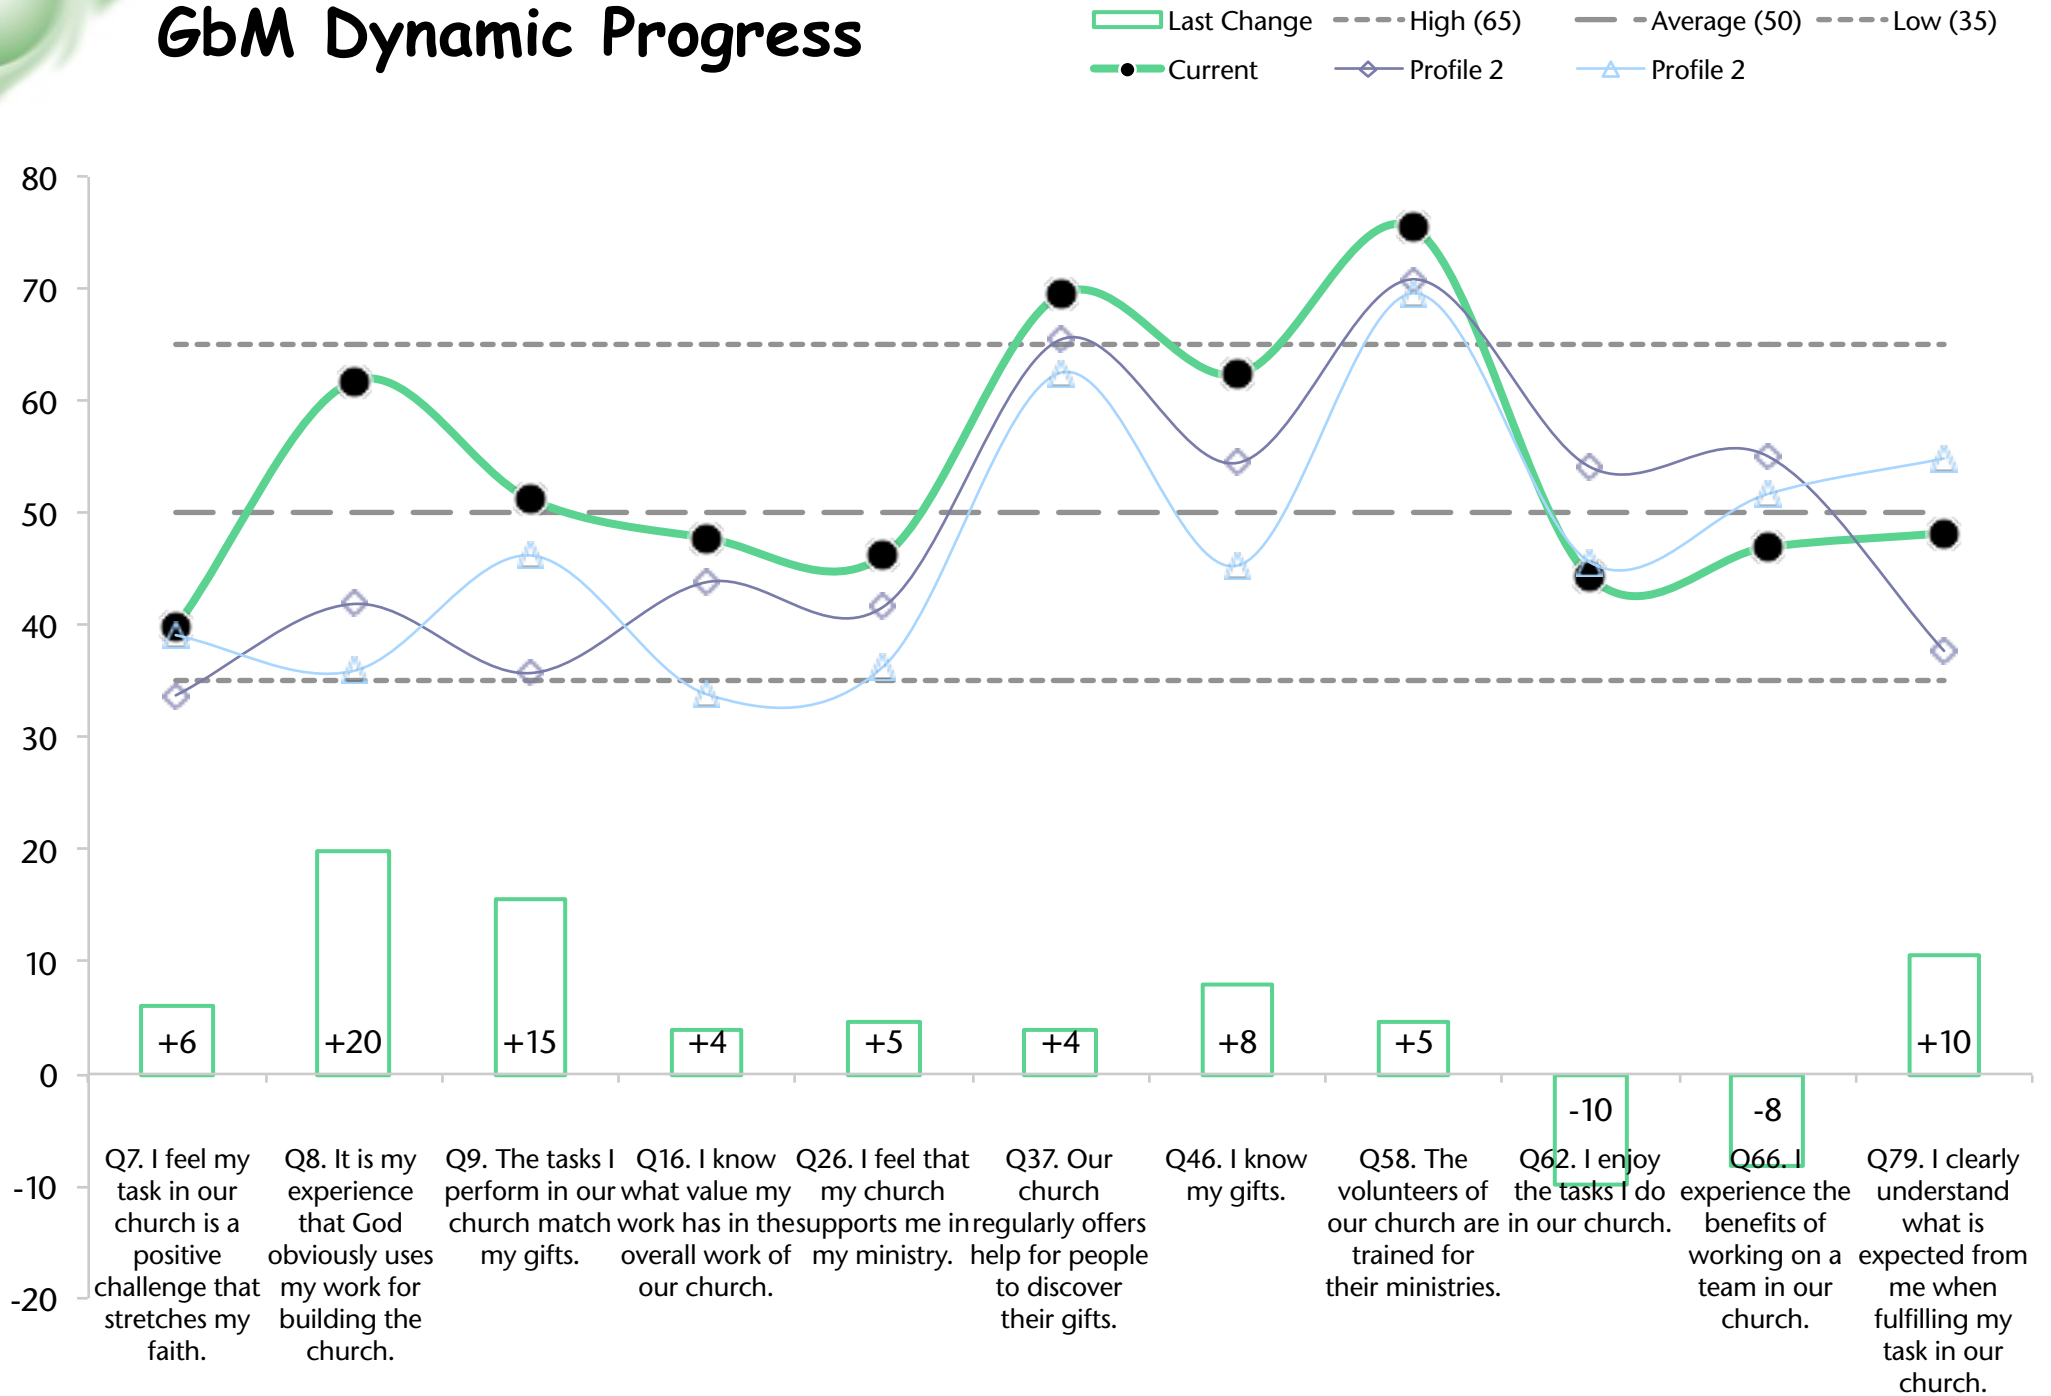

Adult Attendance Growth

Survey Participants by Age Groups and Gender

- 70+
- 61-70
- 51-60
- 41-50
- 31-40
- 21-30
- 20

- female
- male

Quality Characteristic Current Profile

Dynamic Progress

Last Change
 - - - High (65)
 - - - Average (50)
 - - - Low (35)
● Current
 ◆ Profile 2
 ▲ Profile 2

Empowering Leadership Current Profile

EL Dynamic Progress

Gift-based Ministry Current Profile

GbM Dynamic Progress

Passionate Spirituality Current Profile

■ Current
 High (65)
 Average (50)
 Low (35)

PS Dynamic Progress

Last Change
 - - - High (65)
 - - - Average (50)
 - - - Low (35)
● Current
 ◆ Profile 2
 ▲ Profile 2

Effective Structures Current Profile

ES Dynamic Progress

Inspiring Worship Service Current Profile

■ Current
 High (65)
 Average (50)
 Low (35)

IWS Dynamic Progress

Last Change
 - - - - High (65)
 - - - - Average (50)
 - - - - Low (35)
● Current
 ◆ Profile 2
 ▲ Profile 2

Holistic Small Groups Current Profile

HSG Dynamic Progress

Last Change
 - - - High (65)
 - - - Average (50)
 - - - Low (35)