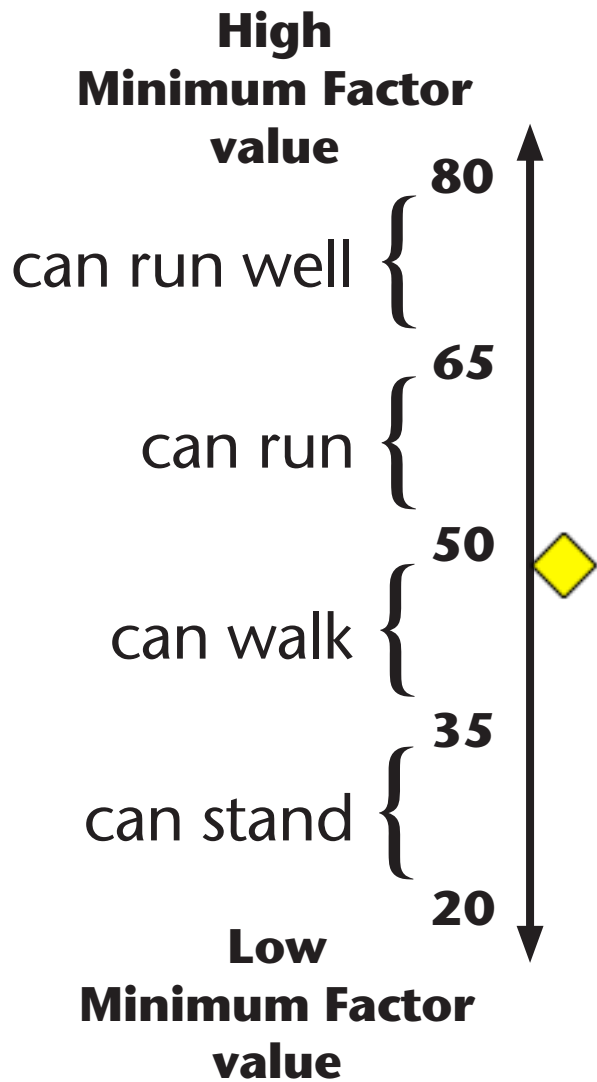

Adult Attendance Growth

Survey Participants by Age Groups and Gender

- 70+
- 61-70
- 51-60
- 41-50
- 31-40
- 21-30
- 20

- female
- male

Quality Characteristic Current Profile

Dynamic Progress

Last Change
 - - - High (65)
 - - - Average (50)
 - - - Low (35)
● Current
 ◆ Profile 2
 ▲ Profile 2

● Current
 -◇- Profile 2
 -□- Profile 2

Need-oriented Evangelism Current Profile

NoE Dynamic Progress

 Last Change - - - High (65) - - - Average (50) - - - Low (35)
● Current ◆ Profile 2 ▲ Profile 2

Loving Relationships Current Profile

■ Current
- - - High (65)
— Average (50)
- - - Low (35)

LR Dynamic Progress

Current Highest 10

Highest 10 changes from previous to current

Current Lowest 10

Lowest 10 changes from previous to current

Current Capacity