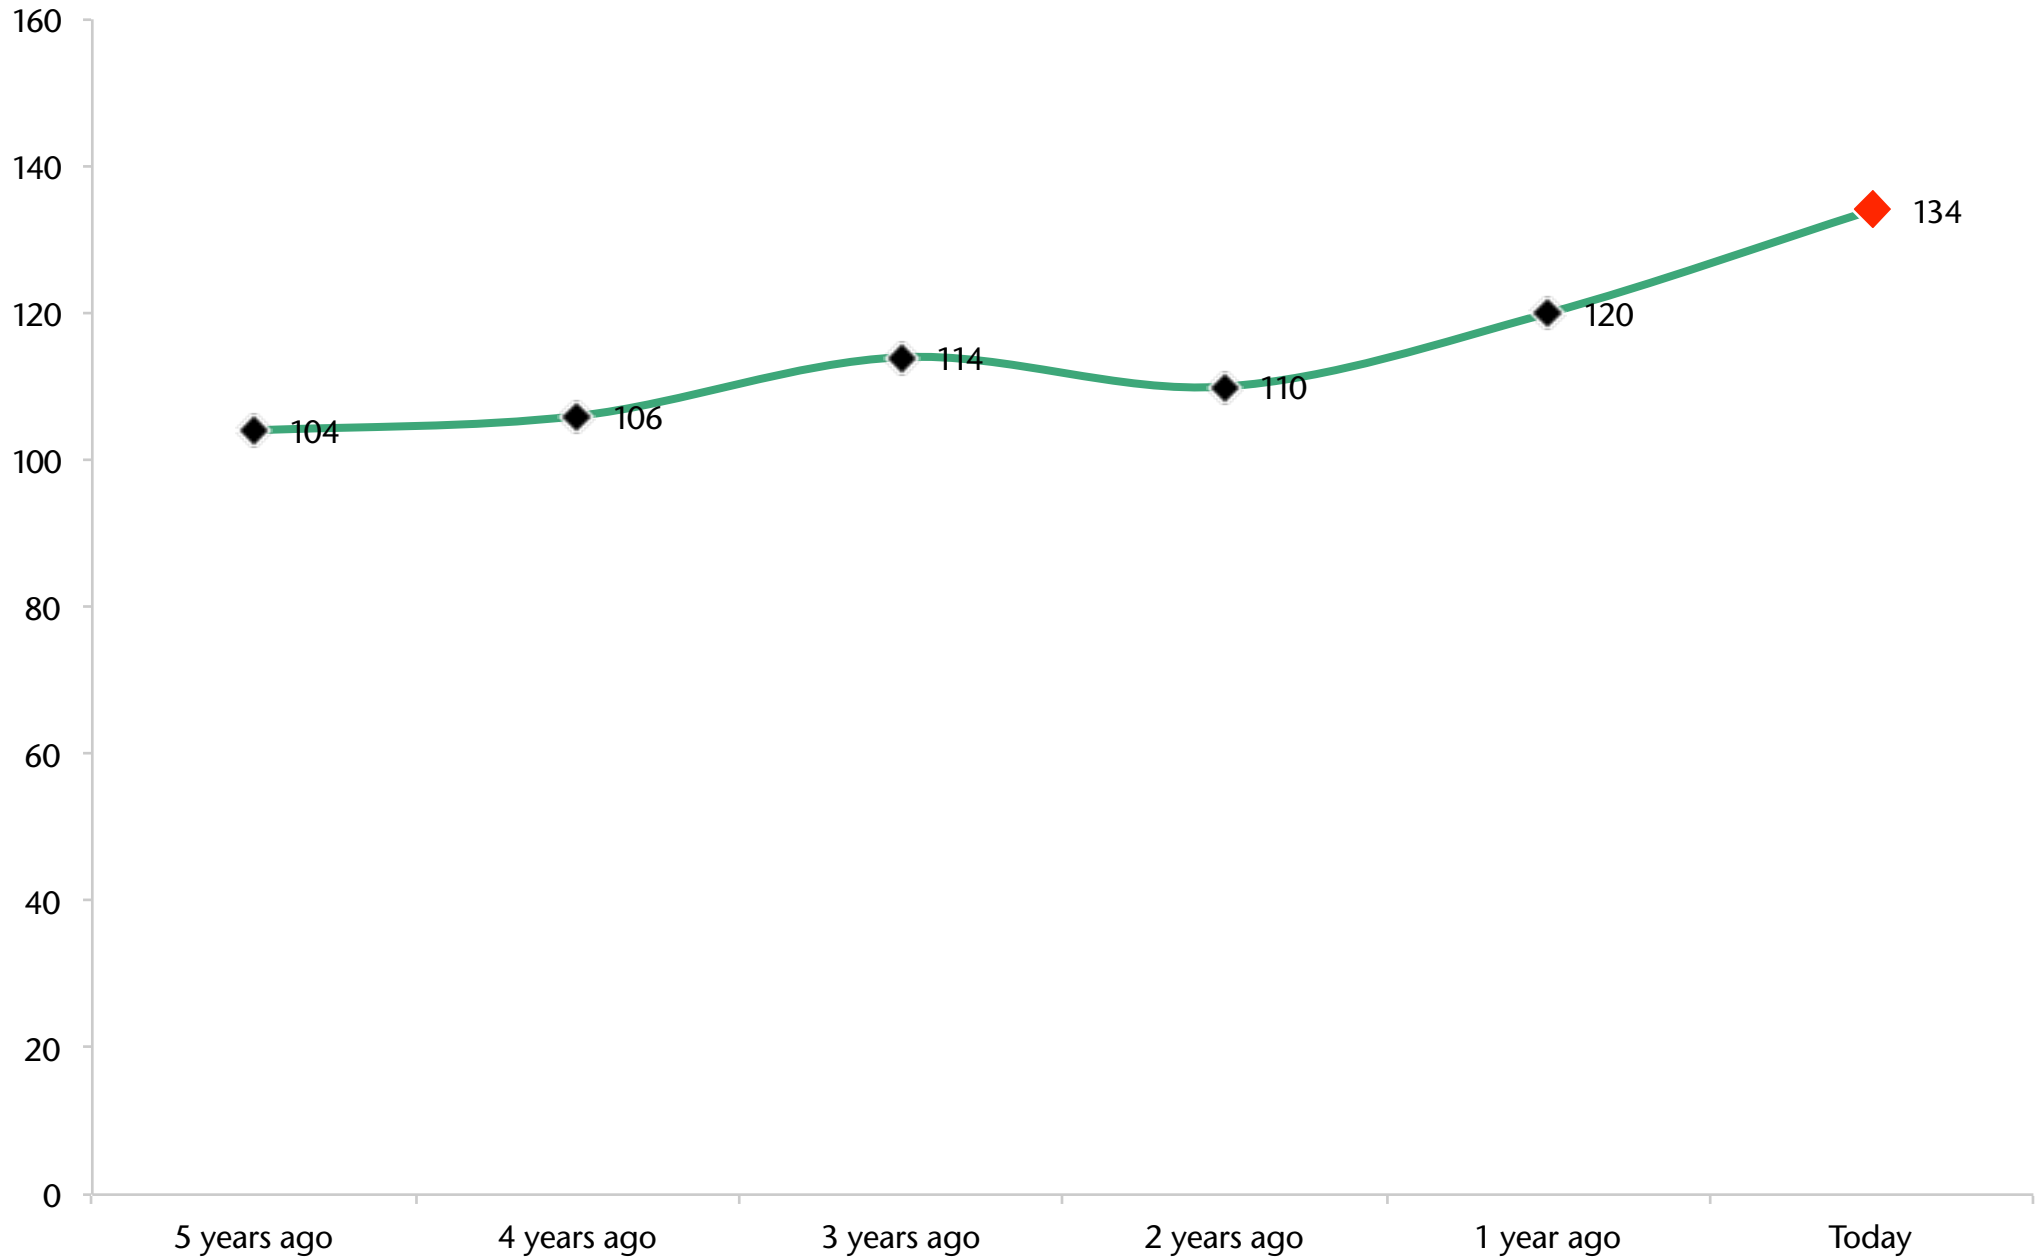

NCD *status* guide

for

WL0501 Leamington Priors St Mary - 6pm

March-2017

Pastor for 5 years: Chris Knight

Profile	Date	Minimum Factor	Maximum Factor	Min - Max Difference	Average
3	Mar-17	48.0 Holistic small groups	64.2 Loving relationships	16.2	59.4
				Change 2 - 3	+0.0
2	Jun-15	49.8 Passionate spirituality	67.5 Holistic small groups	17.7	59.4
				Change 2 - 2	+5.0
2	Nov-13	43.2 Passionate spirituality	63.2 Need-oriented evangelism	20.0	54.4

Adult Attendance Growth

Survey Participants by Age Groups and Gender

- 70+
- 61-70
- 51-60
- 41-50
- 31-40
- 21-30
- 20

- female
- male

Quality Characteristic Current Profile

Dynamic Progress

Last Change
 - - - High (65)
 - - - Average (50)
 - - - Low (35)
● Current
 ◆ Profile 2
 ▲ Profile 2