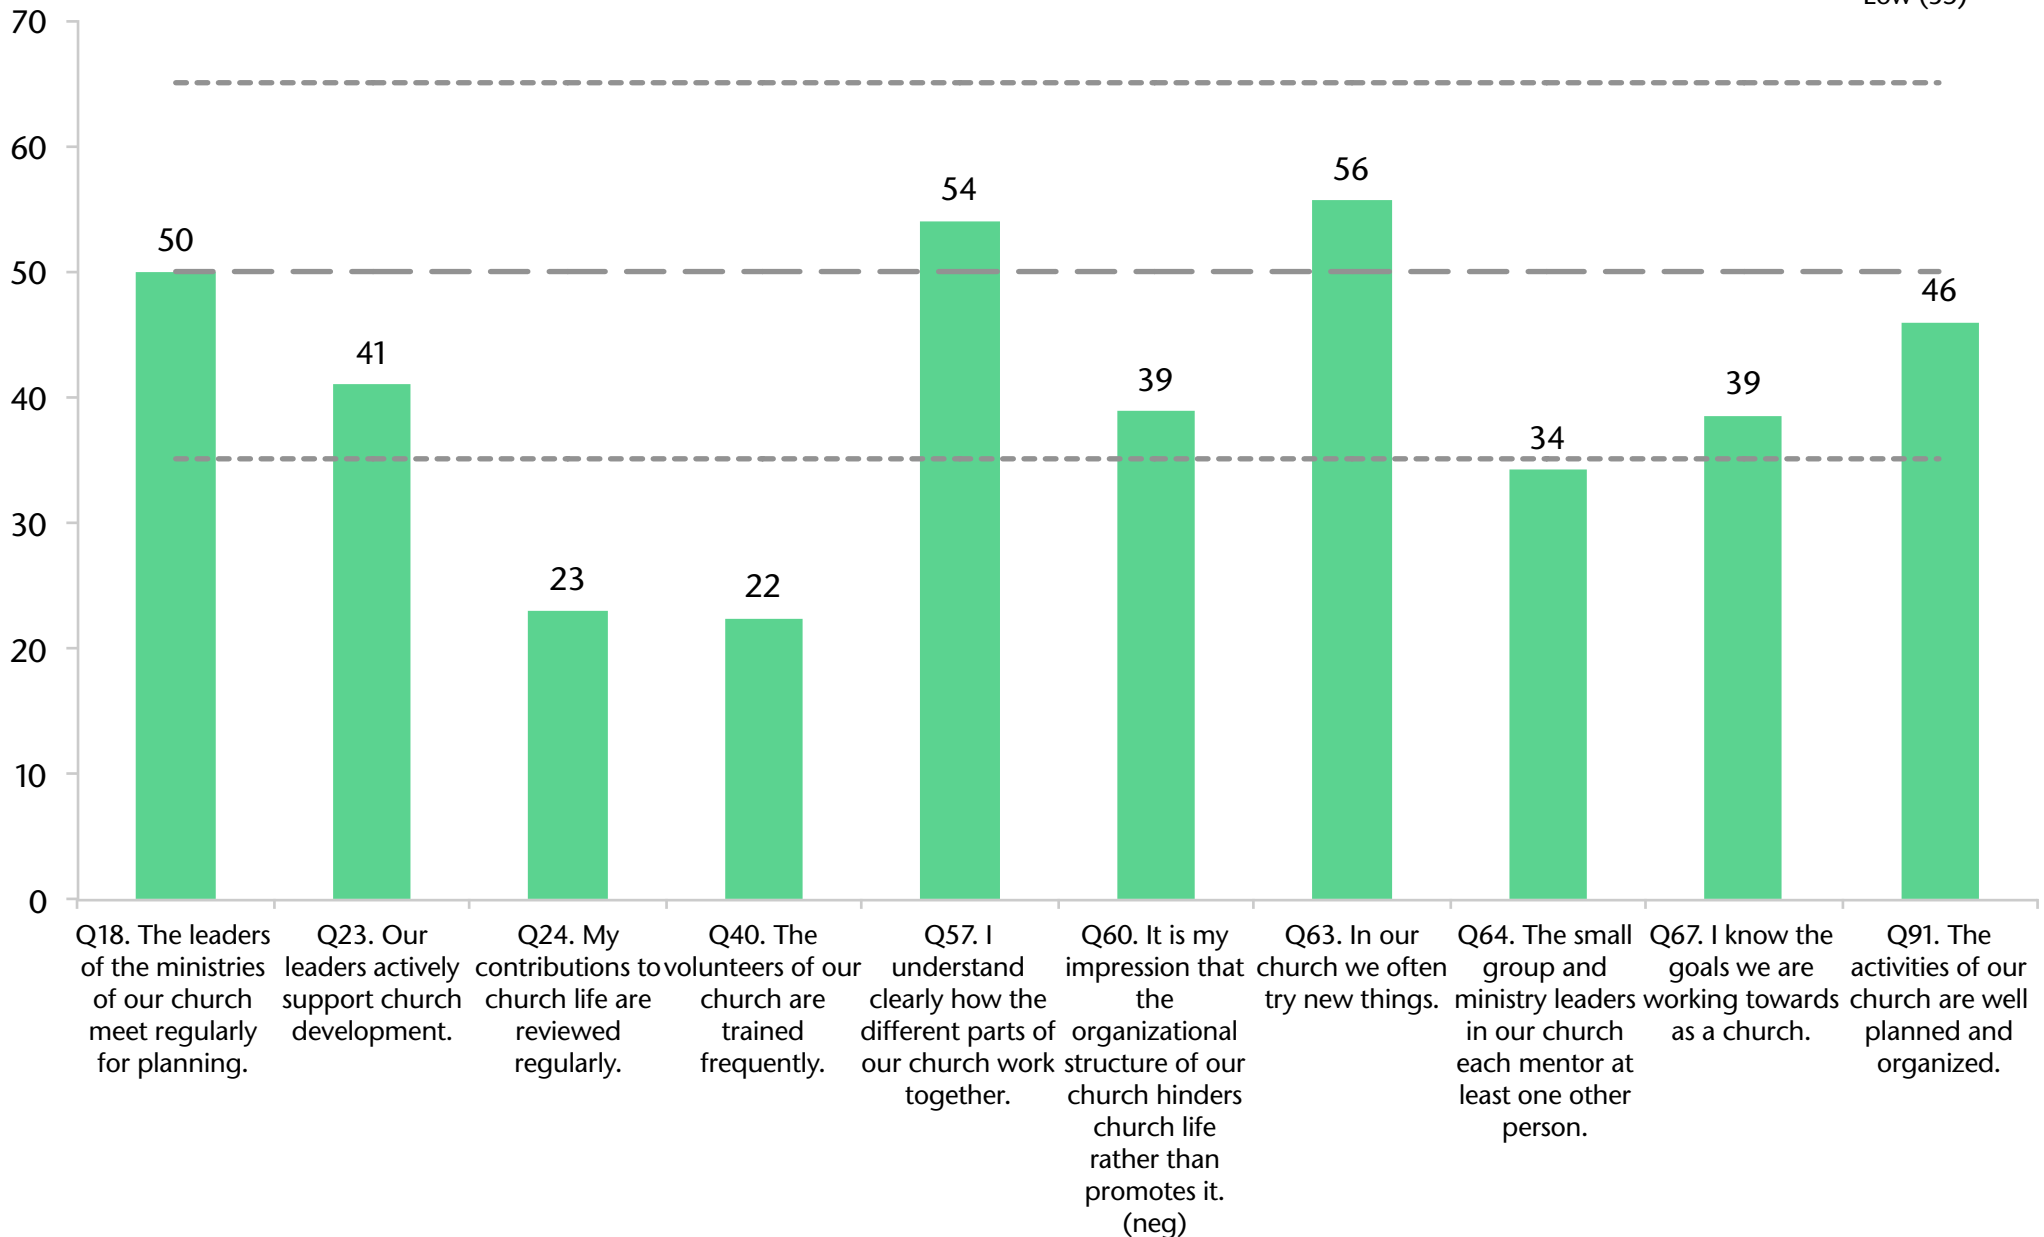

NCD *status* guide

for

AL1001 - Salford Priors St Matthew

February-2018

Pastor for 7.5 years: Peter Walker

Profile	Date	Minimum Factor	Maximum Factor	Min - Max Difference	Average
2	Feb-18	33.4 Empowering leadership	55.8 Loving relationships	22.4	43.4
				Change 1 - 2	+5.5
1	Jul-15	31.5 Inspiring worship service	51.1 Holistic small groups	19.6	37.9

Quality Characteristic Current Profile

Empowering Leadership Current Profile

Gift-based Ministry Current Profile

Passionate Spirituality Current Profile

Effective Structures Current Profile

Inspiring Worship Service Current Profile

■ Current
 High (65)
 Average (50)
 Low (35)

Holistic Small Groups Current Profile

Need-oriented Evangelism Current Profile

Loving Relationships Current Profile

Current Capacity

Empowering leadership