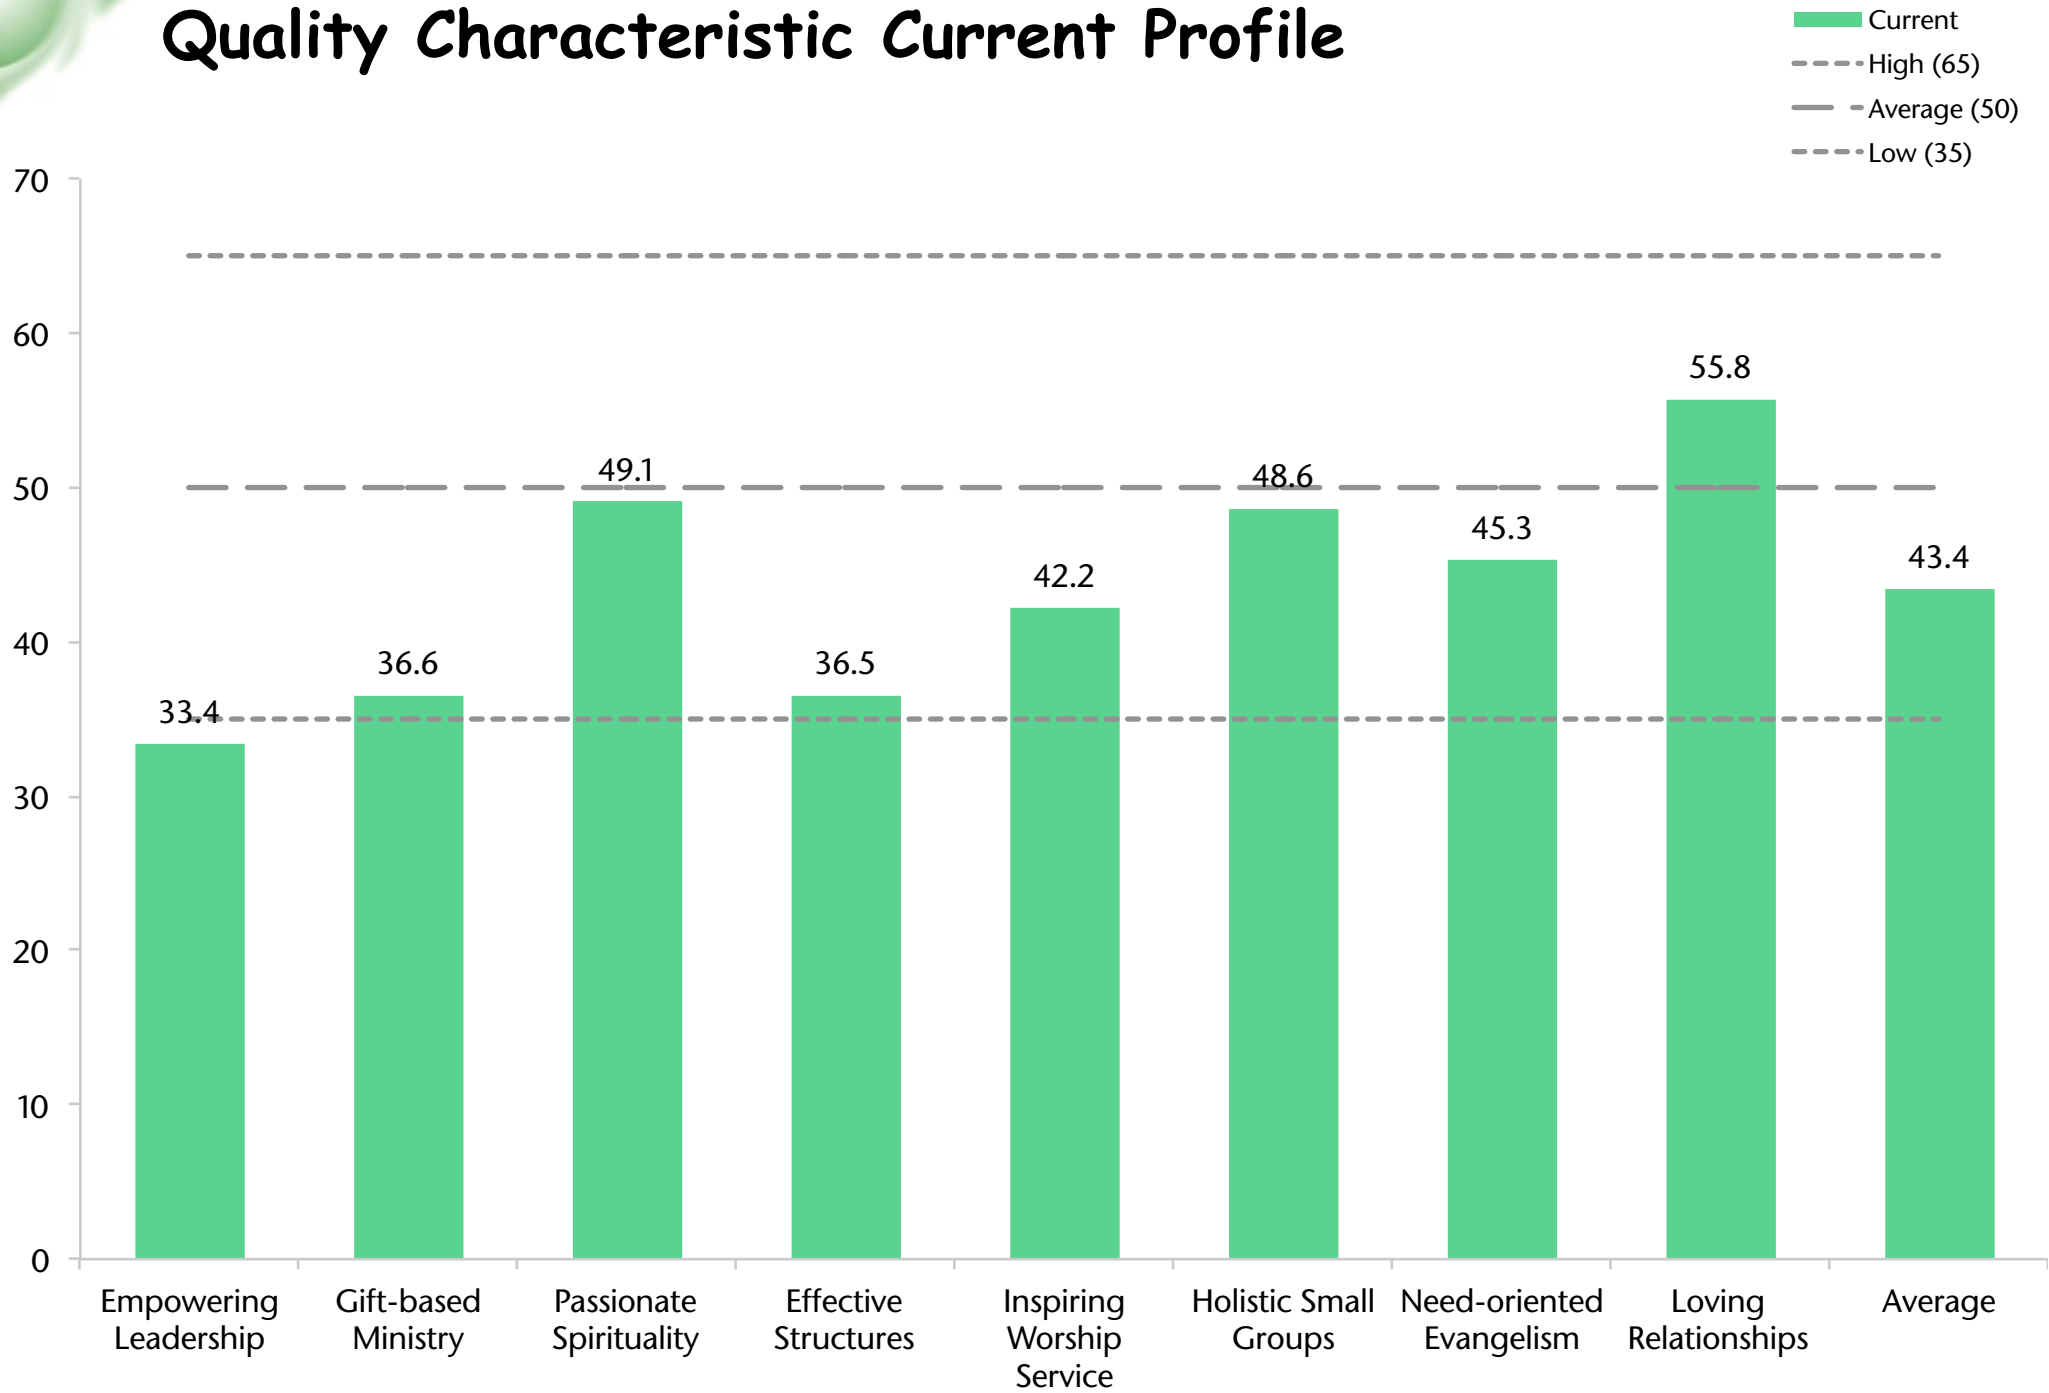

NCD *status* guide

for

AL1001 - Salford Priors St Matthew

February-2018

Pastor for 7.5 years: Peter Walker

Profile	Date	Minimum Factor	Maximum Factor	Min - Max Difference	Average
2	Feb-18	33.4 Empowering leadership	55.8 Loving relationships	22.4	43.4
				Change 1 - 2	+5.5
1	Jul-15	31.5 Inspiring worship service	51.1 Holistic small groups	19.6	37.9

Quality Characteristic Current Profile

Empowering Leadership Current Profile

Gift-based Ministry Current Profile

Passionate Spirituality Current Profile

Effective Structures Current Profile

Inspiring Worship Service Current Profile