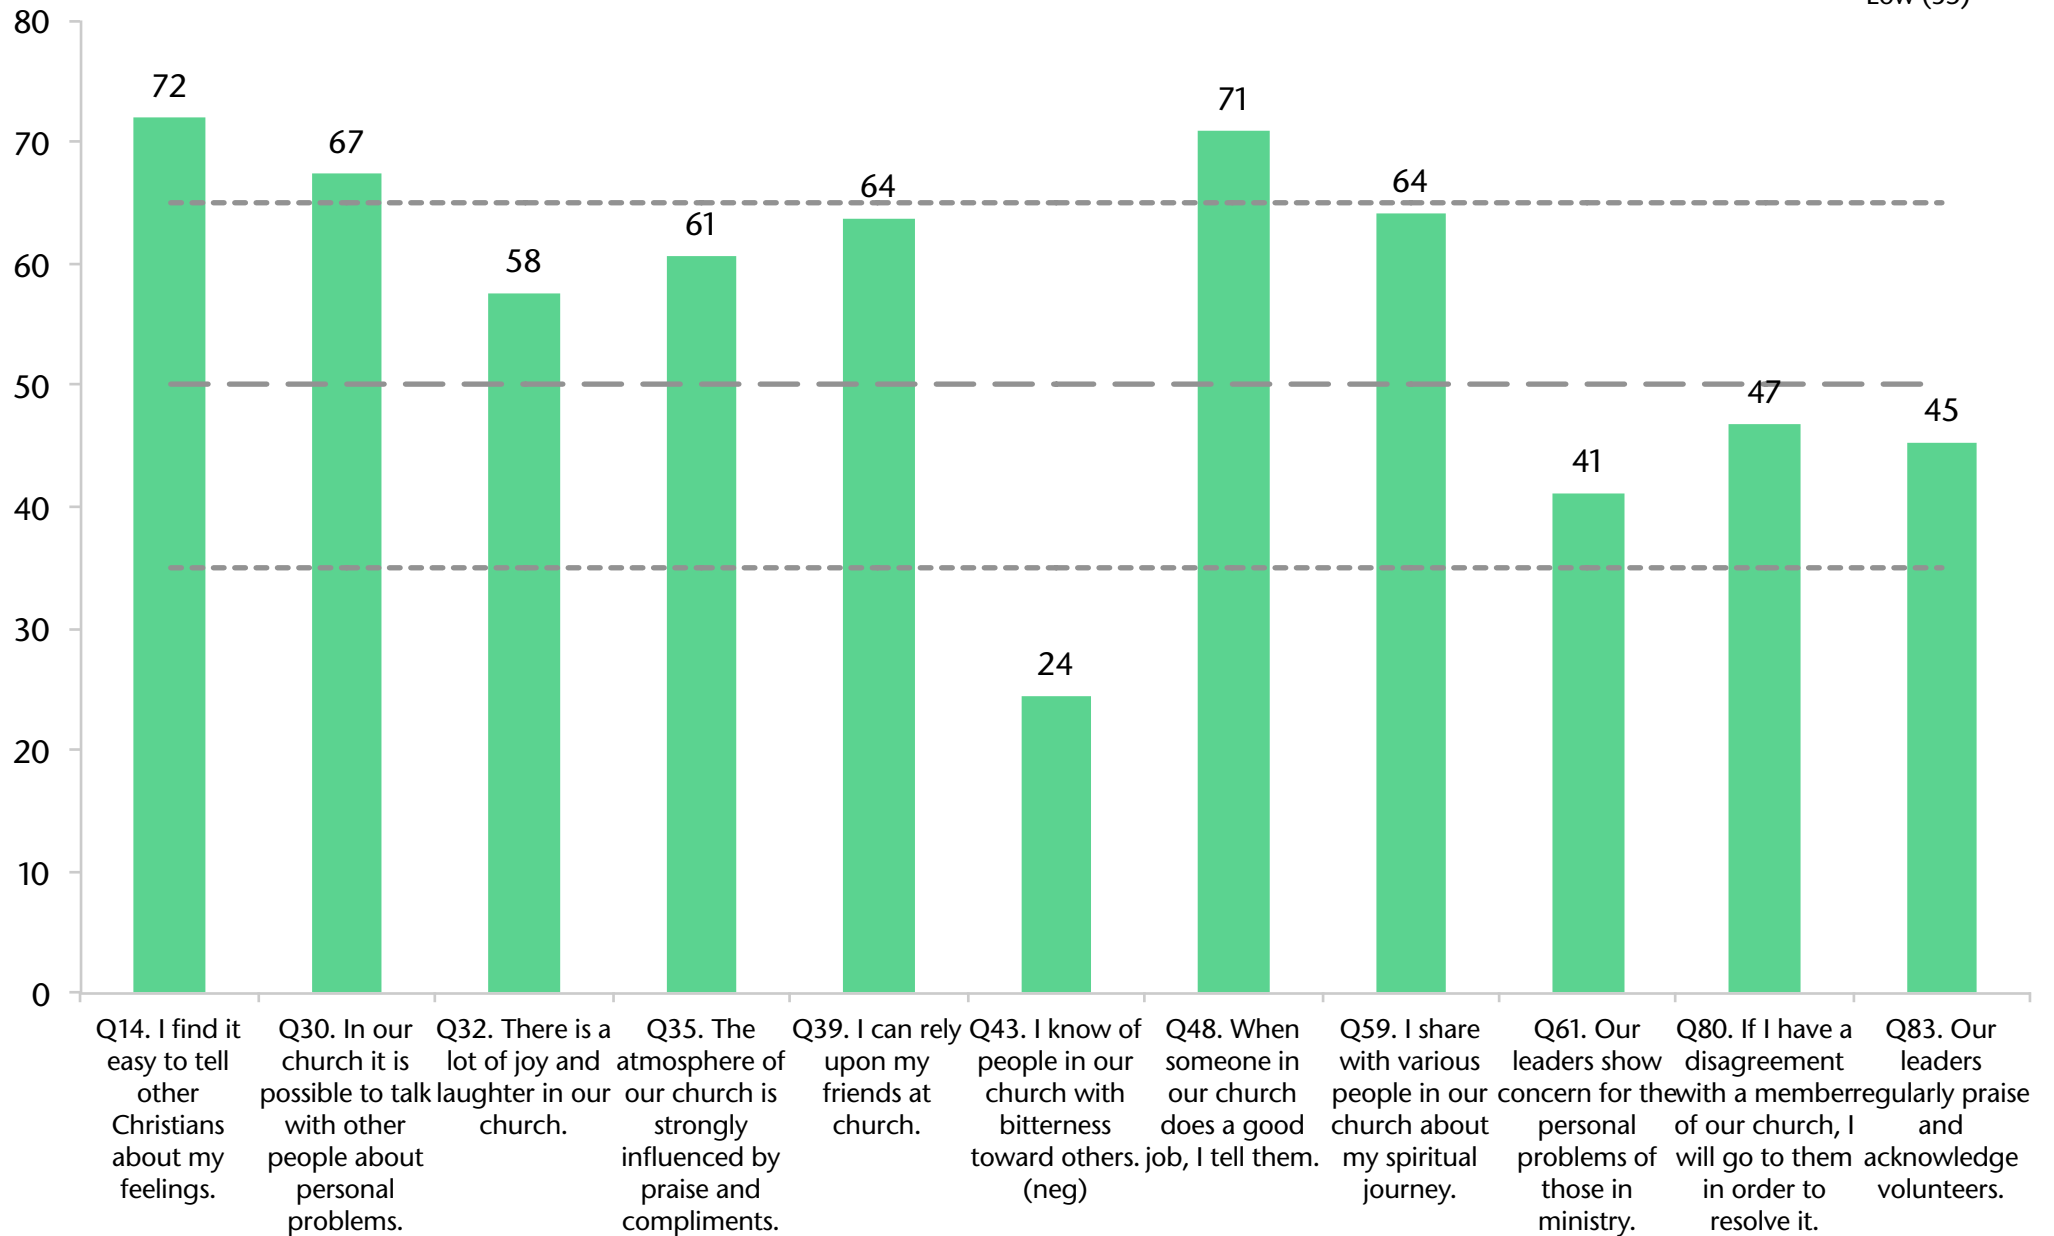

NCD *status* guide

for

AL1001 - Salford Priors St Matthew

February-2018

Pastor for 7.5 years: Peter Walker

Profile	Date	Minimum Factor	Maximum Factor	Min - Max Difference	Average
2	Feb-18	33.4 Empowering leadership	55.8 Loving relationships	22.4	43.4
				Change 1 - 2	+5.5
1	Jul-15	31.5 Inspiring worship service	51.1 Holistic small groups	19.6	37.9

■ Current
 High (65)
 Average (50)
 Low (35)

Holistic Small Groups Current Profile

Need-oriented Evangelism Current Profile

Loving Relationships Current Profile

Current Capacity

Empowering leadership