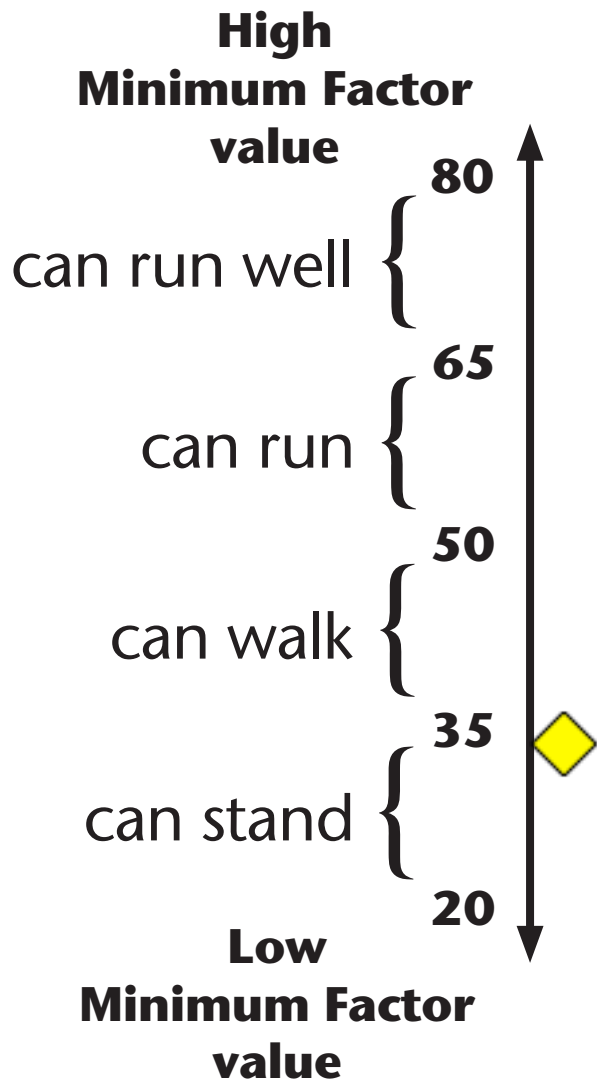

NCD *status* guide

for

AL1001 - Salford Priors St Matthew

February-2018

Pastor for 7.5 years: Peter Walker

Profile	Date	Minimum Factor	Maximum Factor	Min - Max Difference	Average
2	Feb-18	33.4 Empowering leadership	55.8 Loving relationships	22.4	43.4
				Change 1 - 2	+5.5
1	Jul-15	31.5 Inspiring worship service	51.1 Holistic small groups	19.6	37.9

■ Current
 High (65)
 Average (50)
 Low (35)

Holistic Small Groups Current Profile

Need-oriented Evangelism Current Profile

Loving Relationships Current Profile

Current Capacity

Empowering leadership