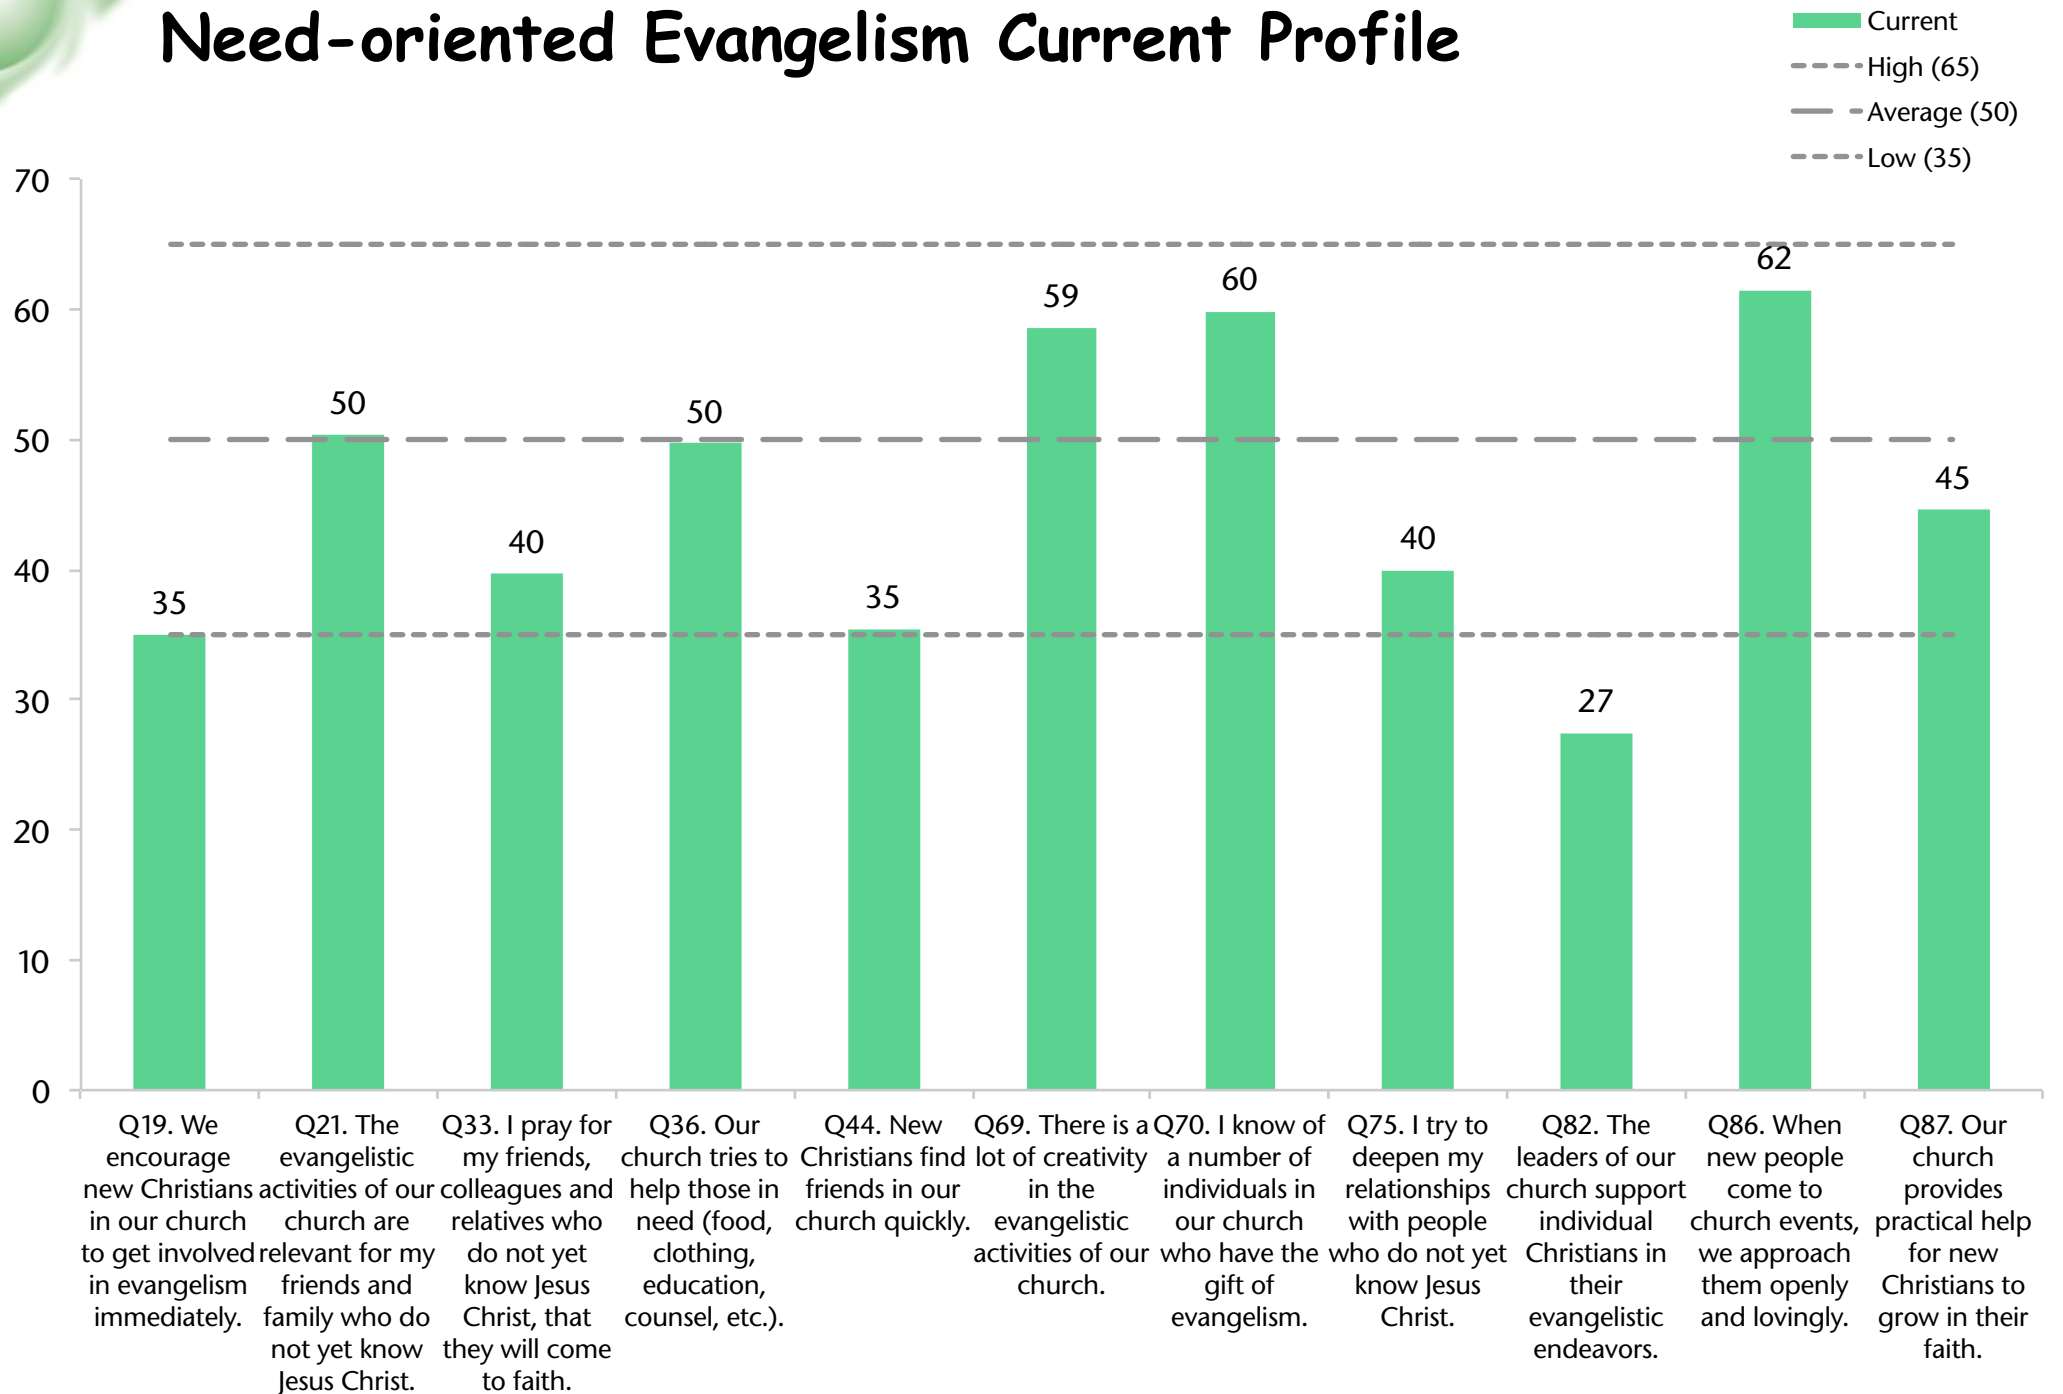

NCD *status* guide

for

AL1001 - Salford Priors St Matthew

February-2018

Pastor for 7.5 years: Peter Walker

Profile	Date	Minimum Factor	Maximum Factor	Min - Max Difference	Average
2	Feb-18	33.4 Empowering leadership	55.8 Loving relationships	22.4	43.4
				Change 1 - 2	+5.5
1	Jul-15	31.5 Inspiring worship service	51.1 Holistic small groups	19.6	37.9

Quality Characteristic Current Profile

Empowering Leadership Current Profile

Gift-based Ministry Current Profile

Passionate Spirituality Current Profile

Effective Structures Current Profile

Inspiring Worship Service Current Profile

■ Current
 High (65)
 Average (50)
 Low (35)

Holistic Small Groups Current Profile

Need-oriented Evangelism Current Profile

Loving Relationships Current Profile

Current Capacity

Empowering leadership