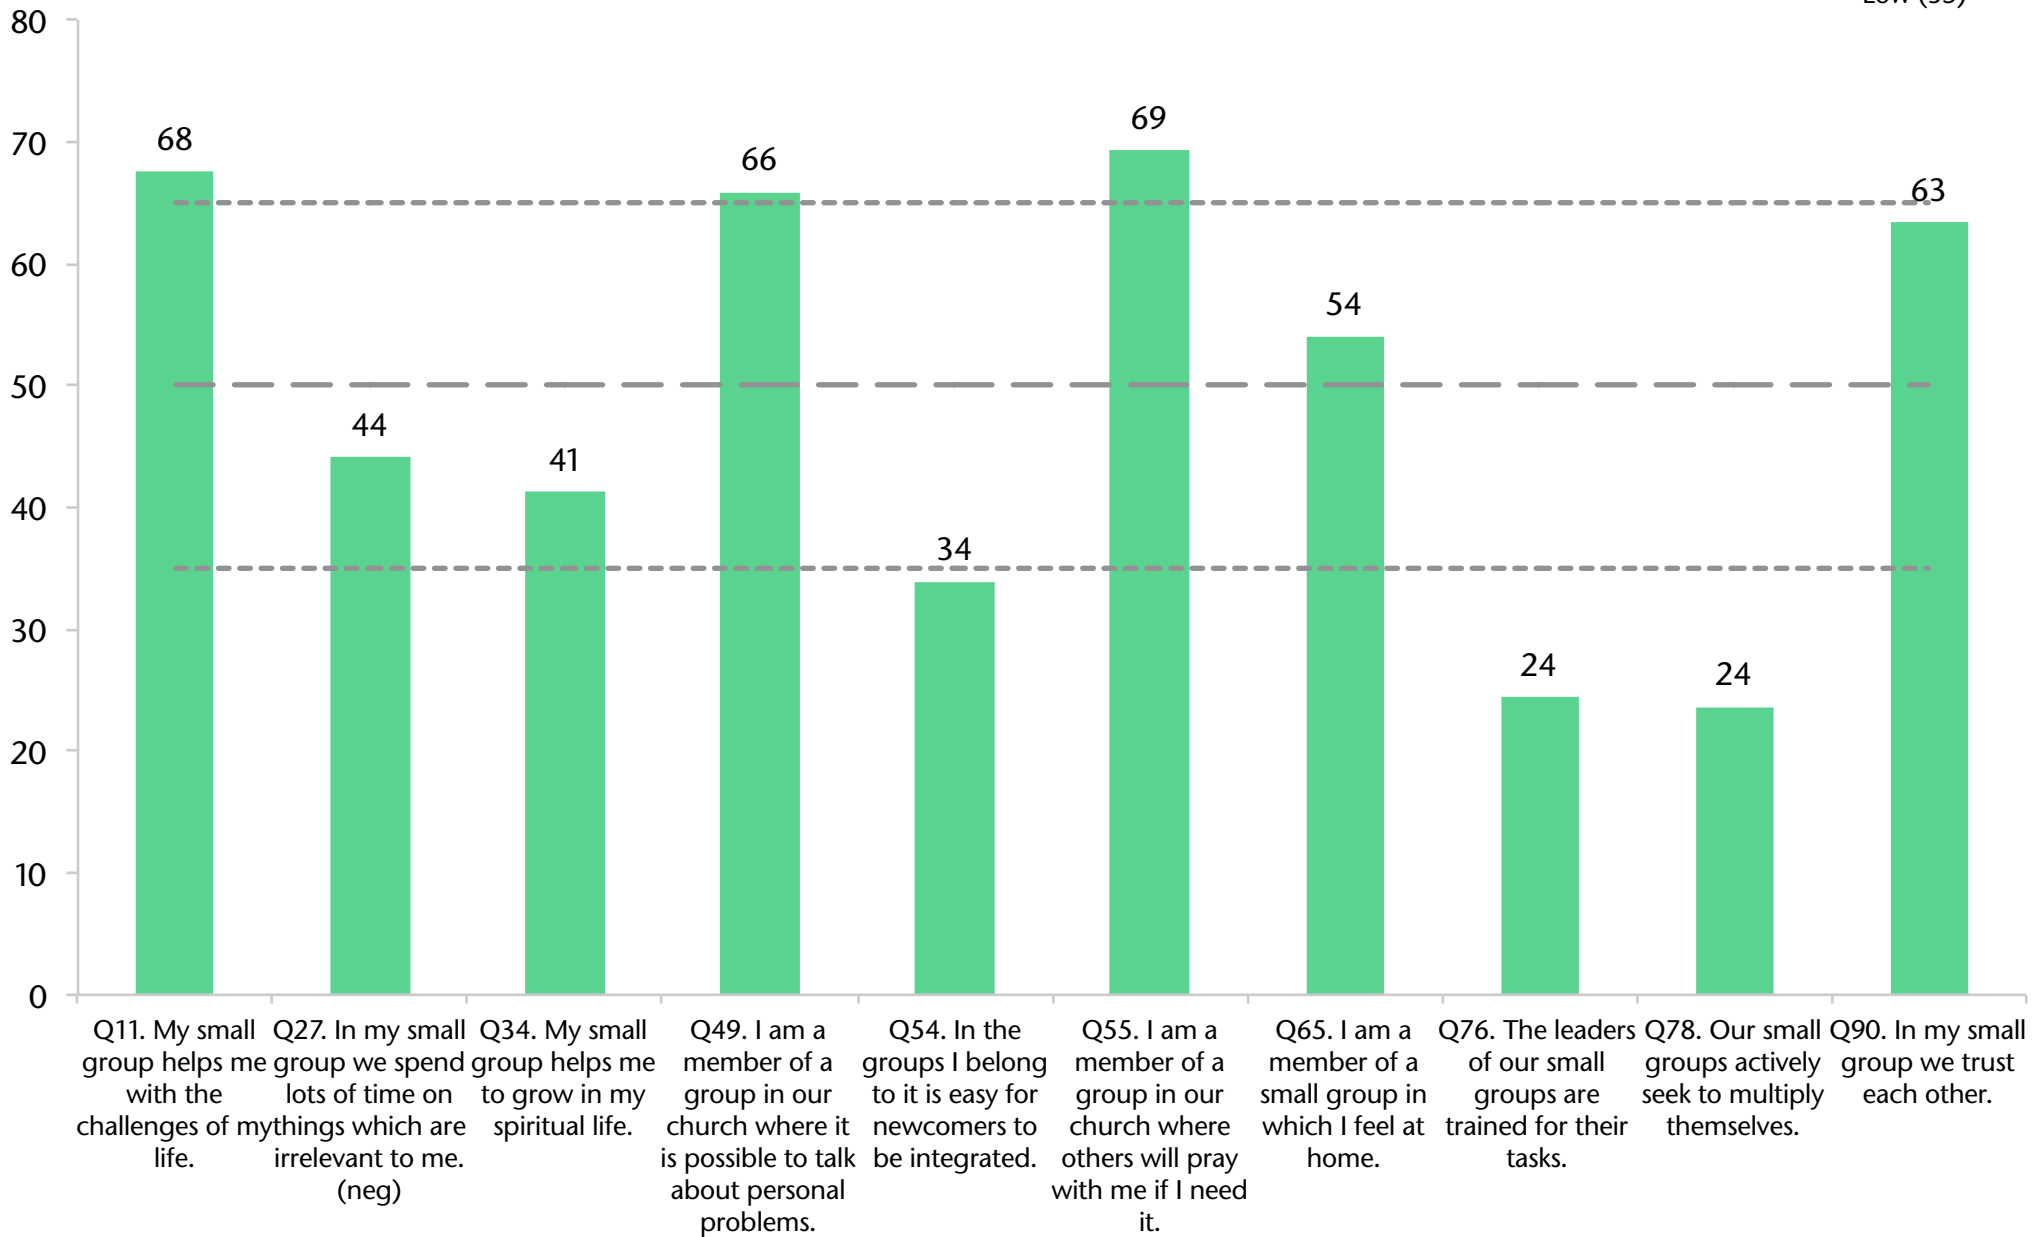

NCD *status* guide

for

AL1001 - Salford Priors St Matthew

February-2018

Pastor for 7.5 years: Peter Walker

Profile	Date	Minimum Factor	Maximum Factor	Min - Max Difference	Average
2	Feb-18	33.4 Empowering leadership	55.8 Loving relationships	22.4	43.4
				Change 1 - 2	+5.5
1	Jul-15	31.5 Inspiring worship service	51.1 Holistic small groups	19.6	37.9

Quality Characteristic Current Profile

Empowering Leadership Current Profile

Gift-based Ministry Current Profile

Passionate Spirituality Current Profile

Effective Structures Current Profile

Inspiring Worship Service Current Profile

■ Current
 High (65)
 Average (50)
 Low (35)

Holistic Small Groups Current Profile

Need-oriented Evangelism Current Profile

Loving Relationships Current Profile

Current Capacity

Empowering leadership