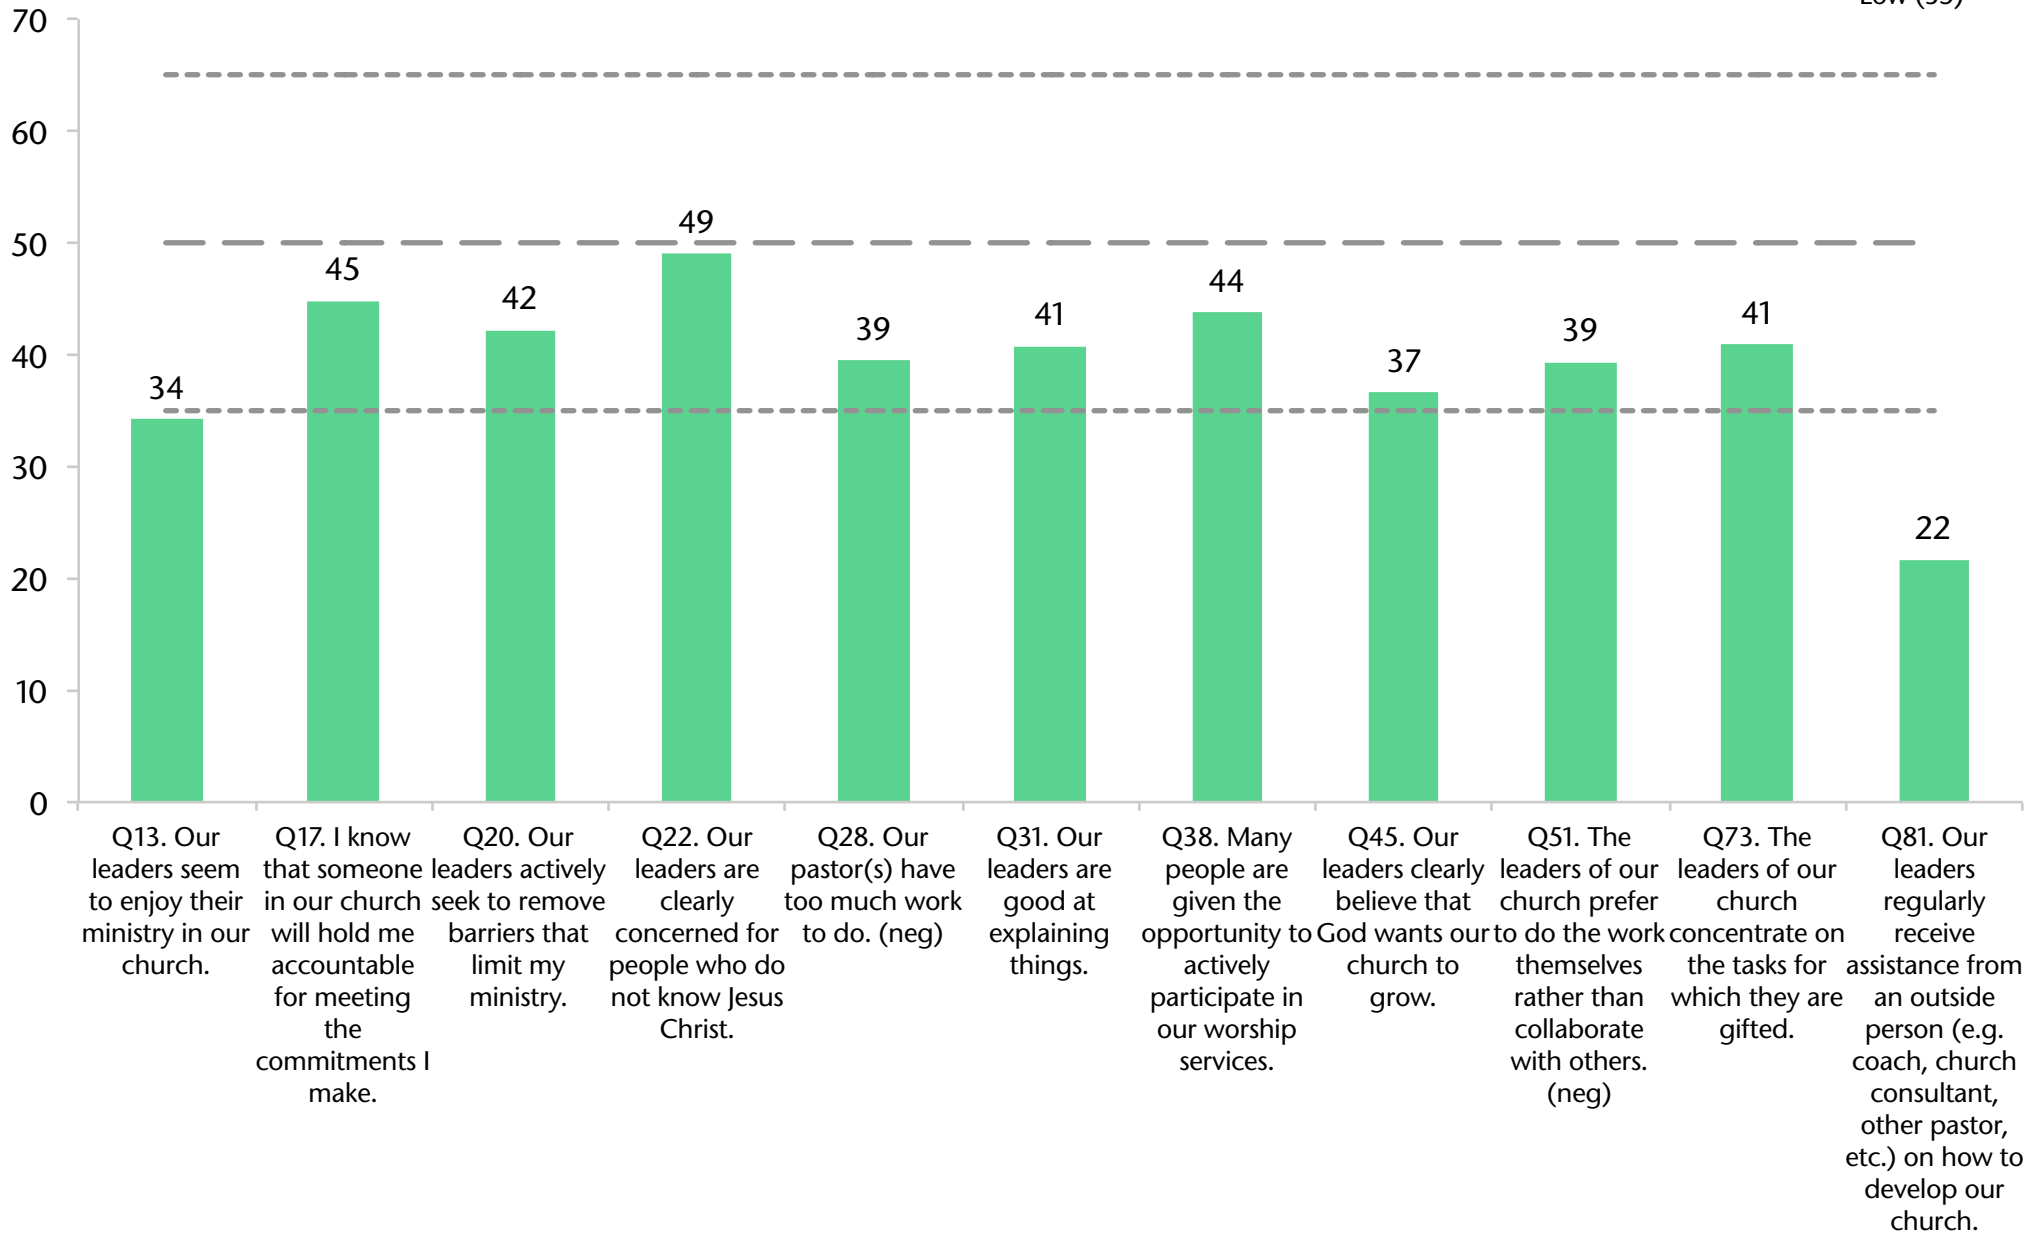

NCD *status* guide

for

AL1001 - Salford Priors St Matthew

February-2018

Pastor for 7.5 years: Peter Walker

Profile	Date	Minimum Factor	Maximum Factor	Min - Max Difference	Average
2	Feb-18	33.4 Empowering leadership	55.8 Loving relationships	22.4	43.4
				Change 1 - 2	+5.5
1	Jul-15	31.5 Inspiring worship service	51.1 Holistic small groups	19.6	37.9

Quality Characteristic Current Profile

Empowering Leadership Current Profile

Gift-based Ministry Current Profile

Passionate Spirituality Current Profile

Effective Structures Current Profile

Inspiring Worship Service Current Profile

■ Current
 High (65)
 Average (50)
 Low (35)

Holistic Small Groups Current Profile

Need-oriented Evangelism Current Profile

Loving Relationships Current Profile

Current Capacity

Empowering leadership