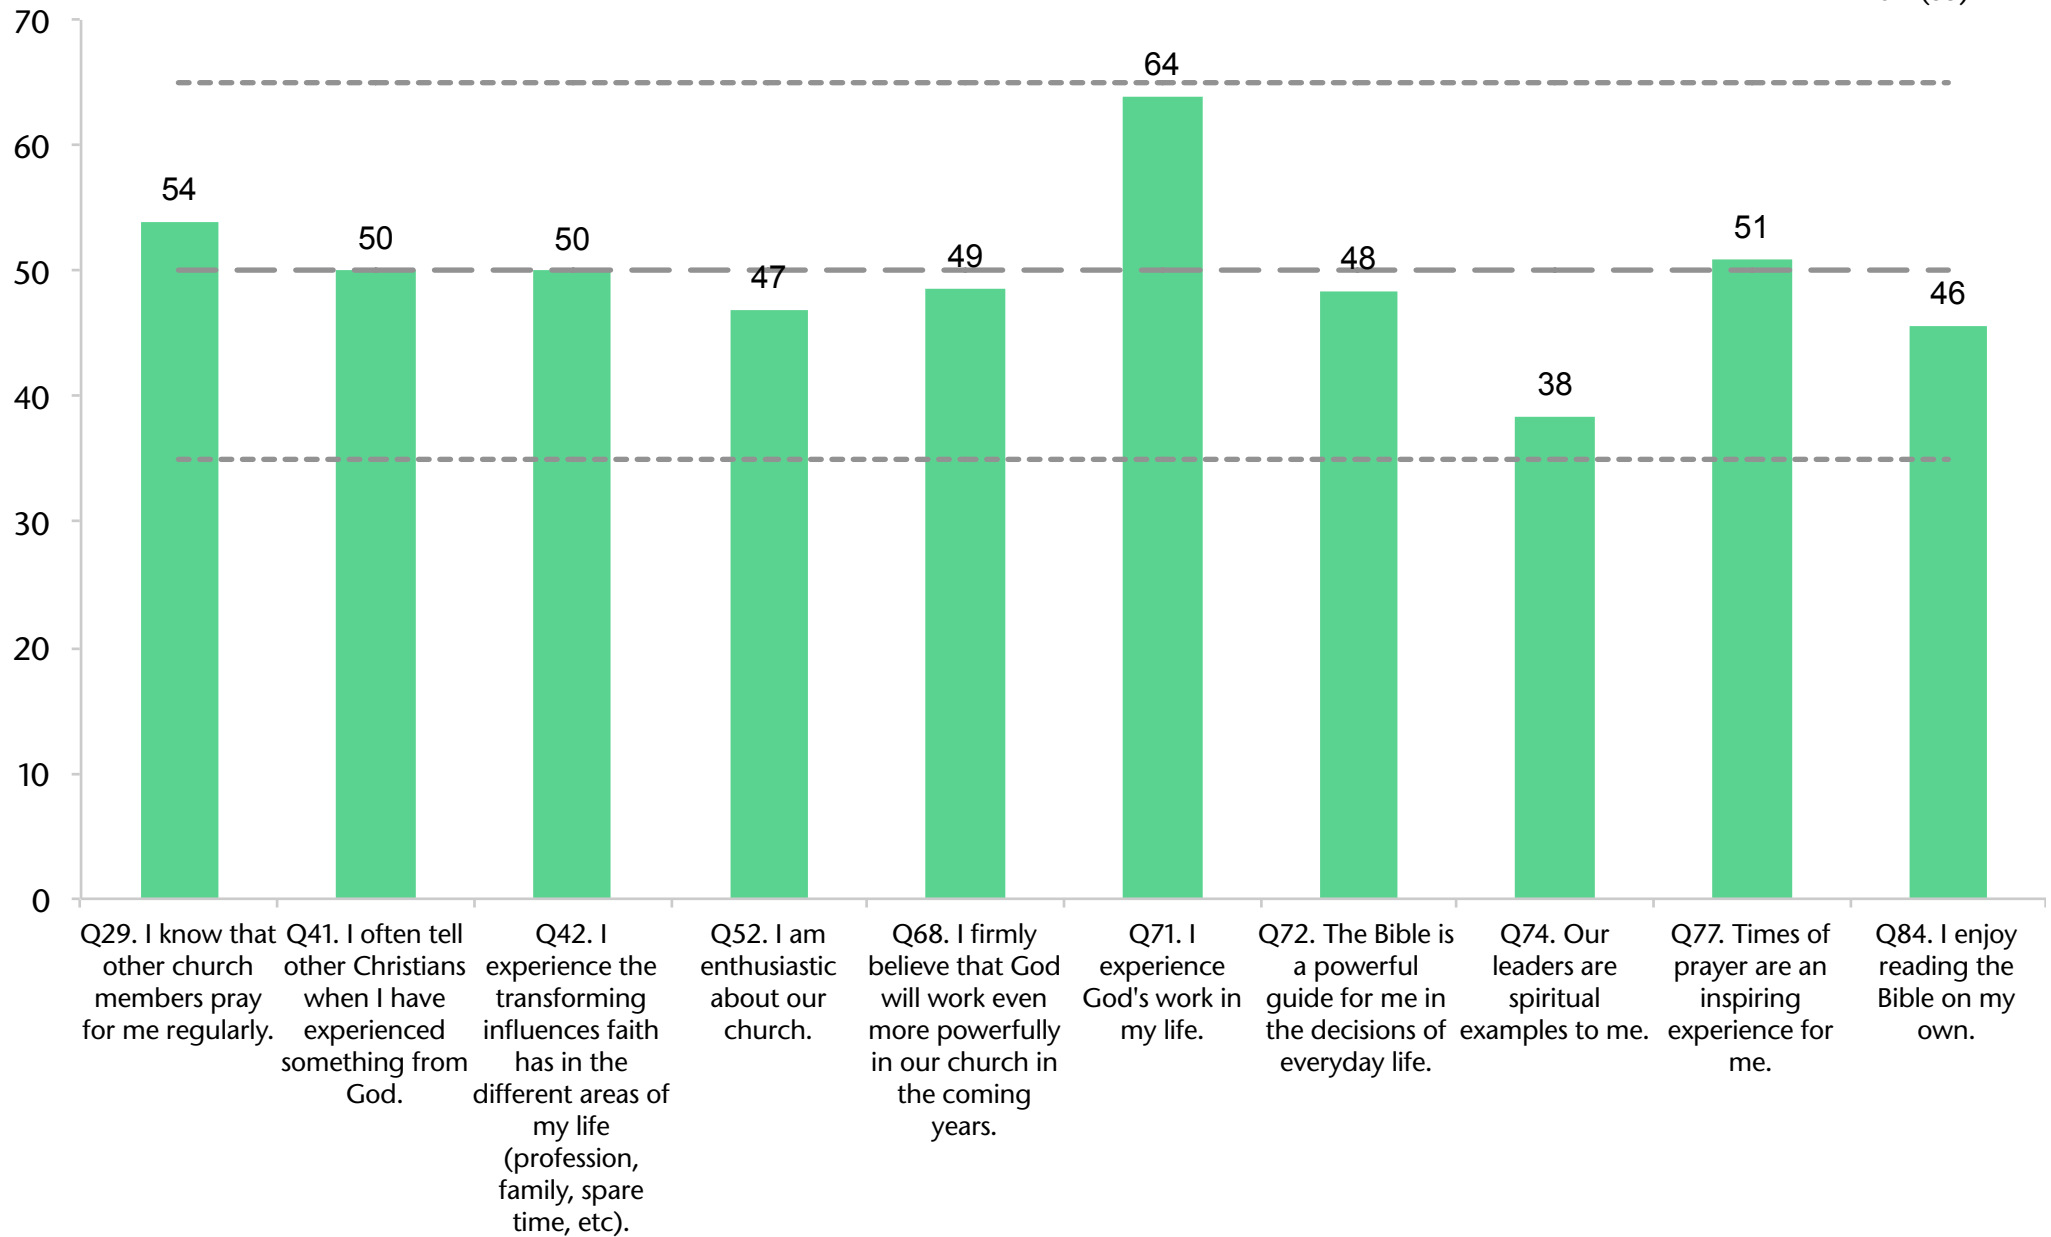

NCD *status* guide

for

AL1001 - Salford Priors St Matthew

February-2018

Pastor for 7.5 years: Peter Walker

Profile	Date	Minimum Factor	Maximum Factor	Min - Max Difference	Average
2	Feb-18	33.4 Empowering leadership	55.8 Loving relationships	22.4	43.4
				Change 1 - 2	+5.5
1	Jul-15	31.5 Inspiring worship service	51.1 Holistic small groups	19.6	37.9

Quality Characteristic Current Profile

Empowering Leadership Current Profile

Gift-based Ministry Current Profile

Passionate Spirituality Current Profile

Effective Structures Current Profile

Inspiring Worship Service Current Profile

■ Current
 High (65)
 Average (50)
 Low (35)

Holistic Small Groups Current Profile

Need-oriented Evangelism Current Profile

Loving Relationships Current Profile

Current Capacity

Empowering leadership