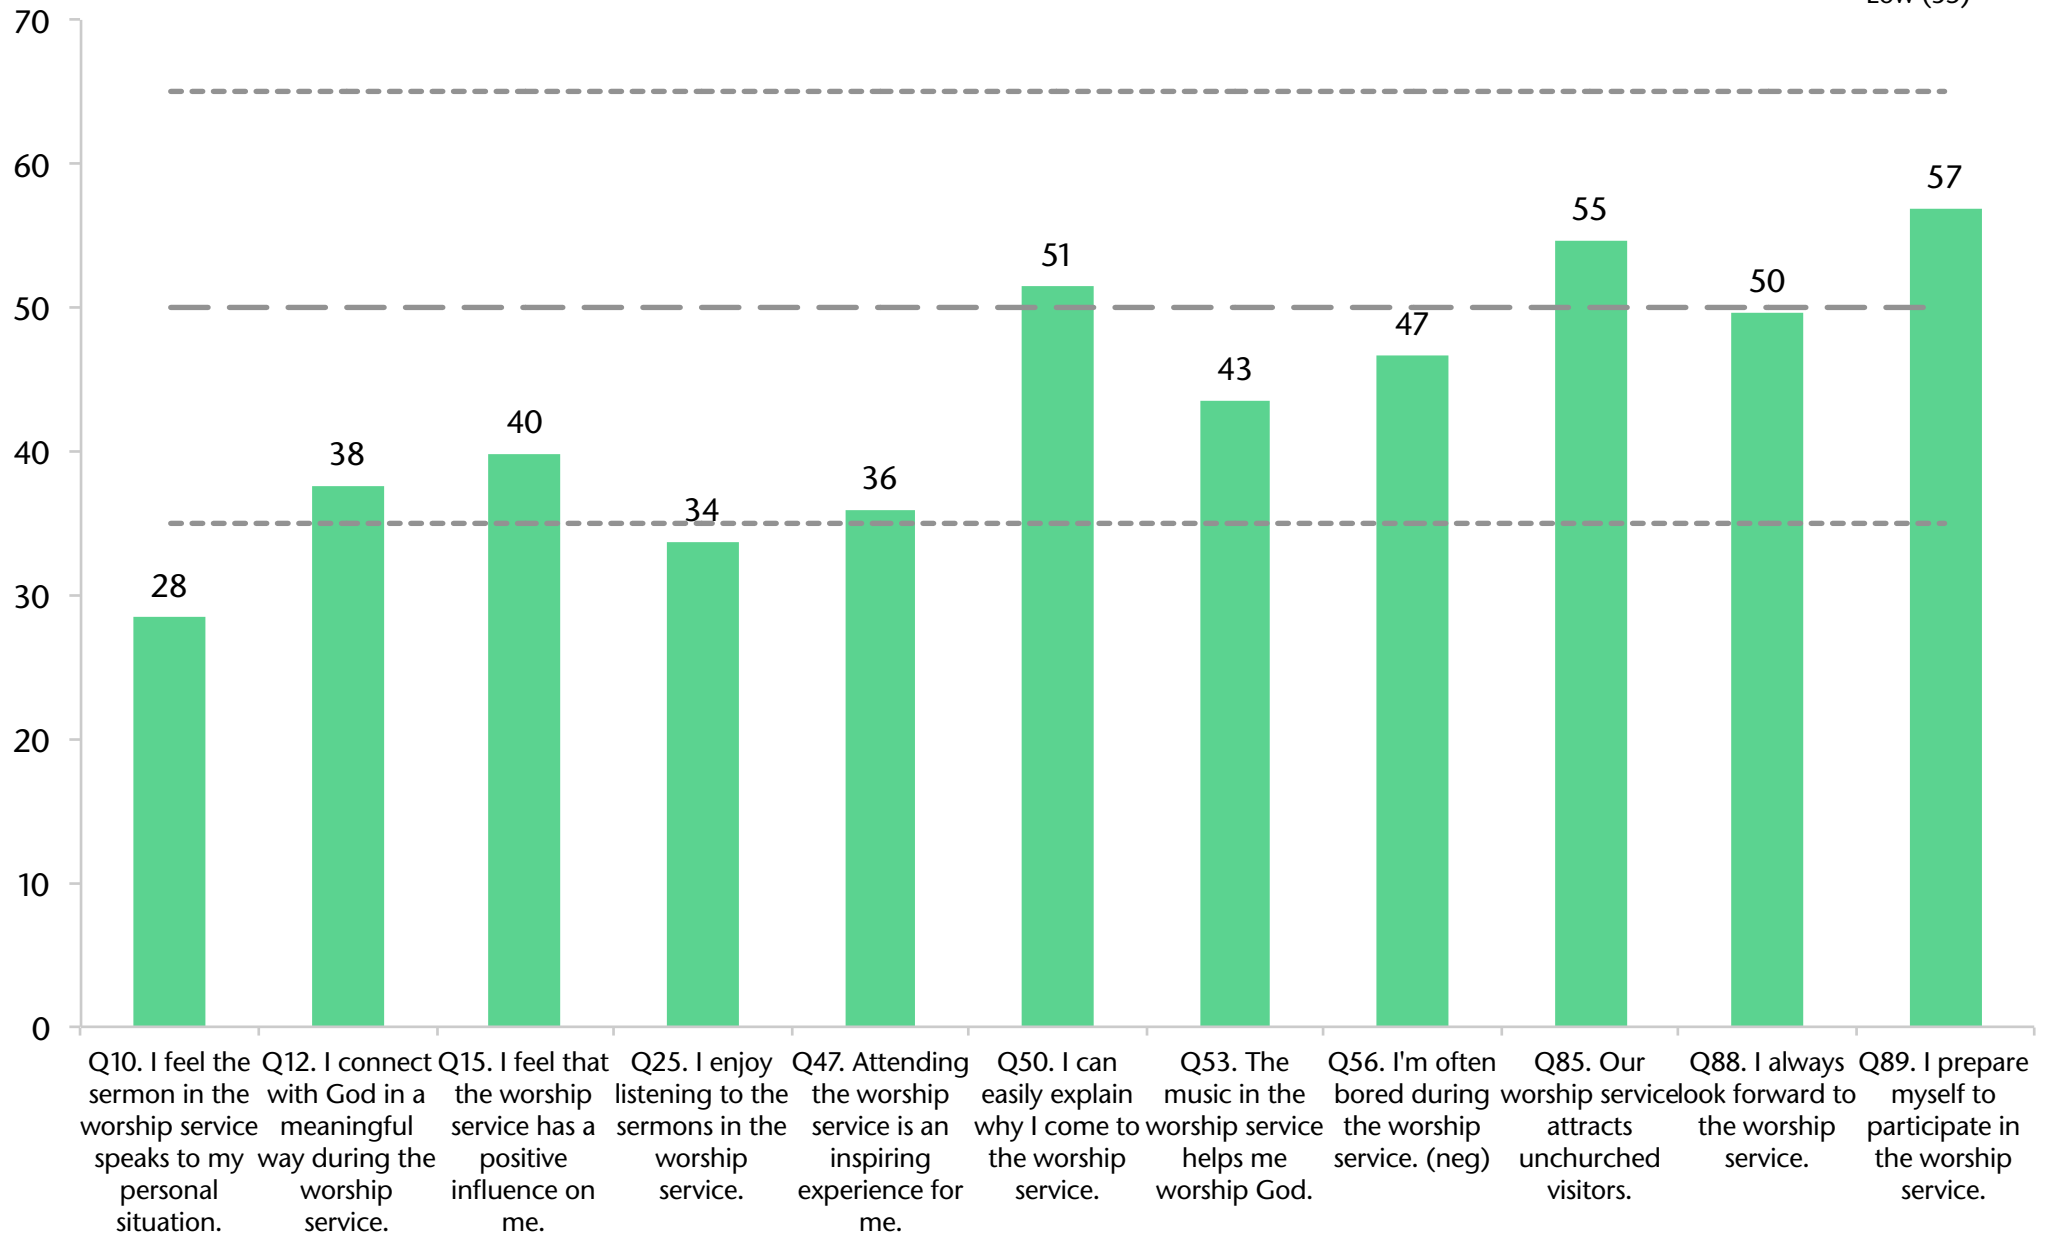

NCD *status* guide

for

AL1001 - Salford Priors St Matthew

February-2018

Pastor for 7.5 years: Peter Walker

Profile	Date	Minimum Factor	Maximum Factor	Min - Max Difference	Average
2	Feb-18	33.4 Empowering leadership	55.8 Loving relationships	22.4	43.4
				Change 1 - 2	+5.5
1	Jul-15	31.5 Inspiring worship service	51.1 Holistic small groups	19.6	37.9

Quality Characteristic Current Profile

Empowering Leadership Current Profile

Gift-based Ministry Current Profile

Passionate Spirituality Current Profile

Effective Structures Current Profile

Inspiring Worship Service Current Profile

■ Current
 High (65)
 Average (50)
 Low (35)

Holistic Small Groups Current Profile

Need-oriented Evangelism Current Profile

Loving Relationships Current Profile

Current Capacity

Empowering leadership