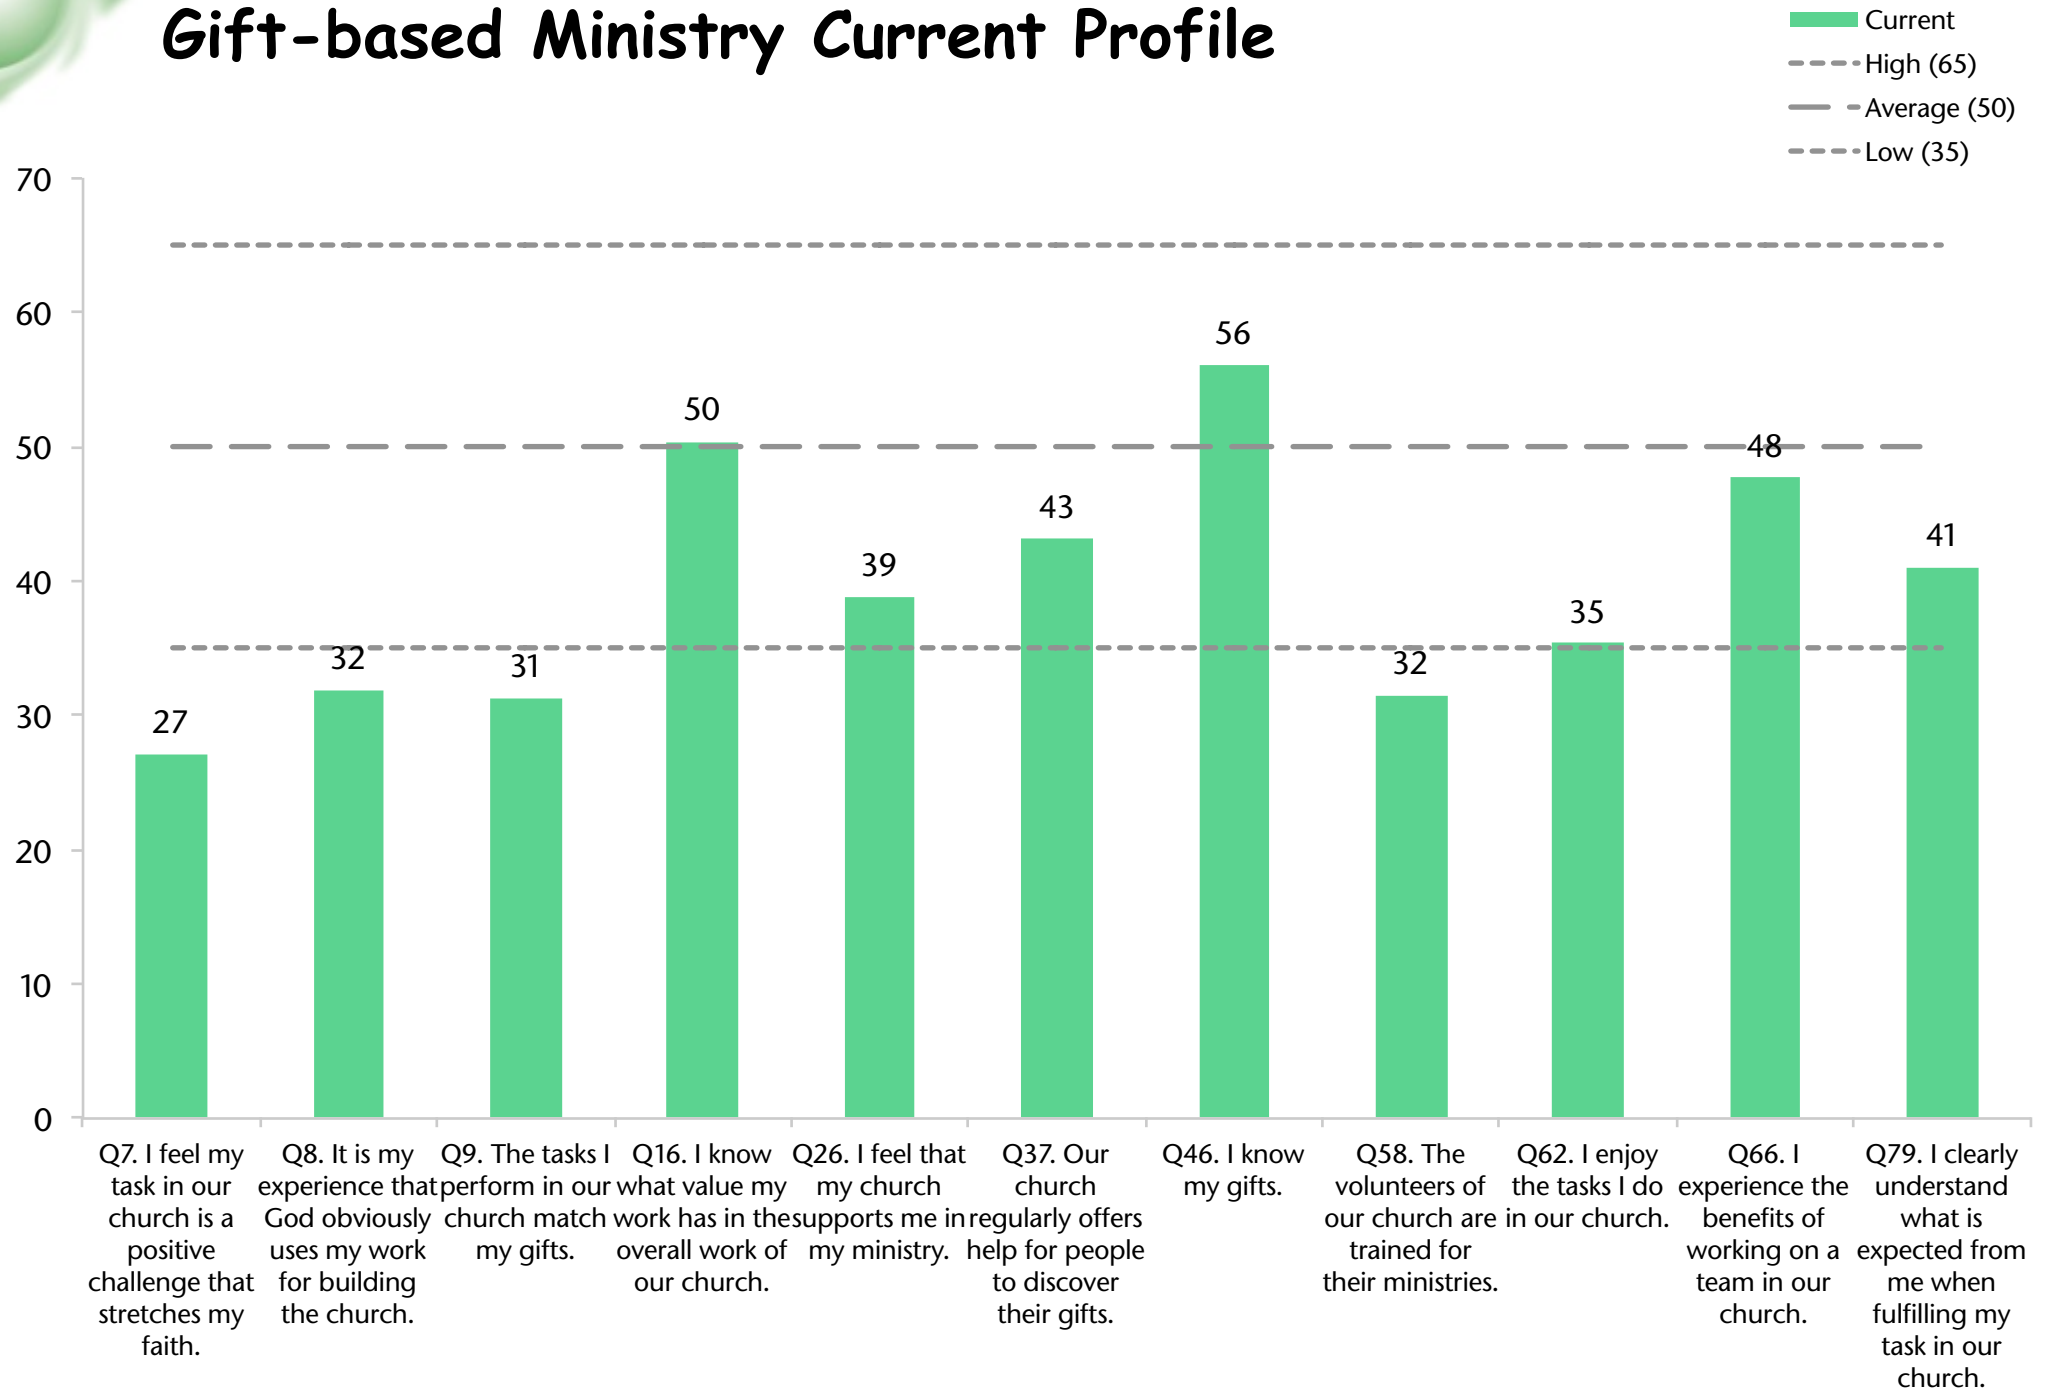

Gift-based Ministry Current Profile