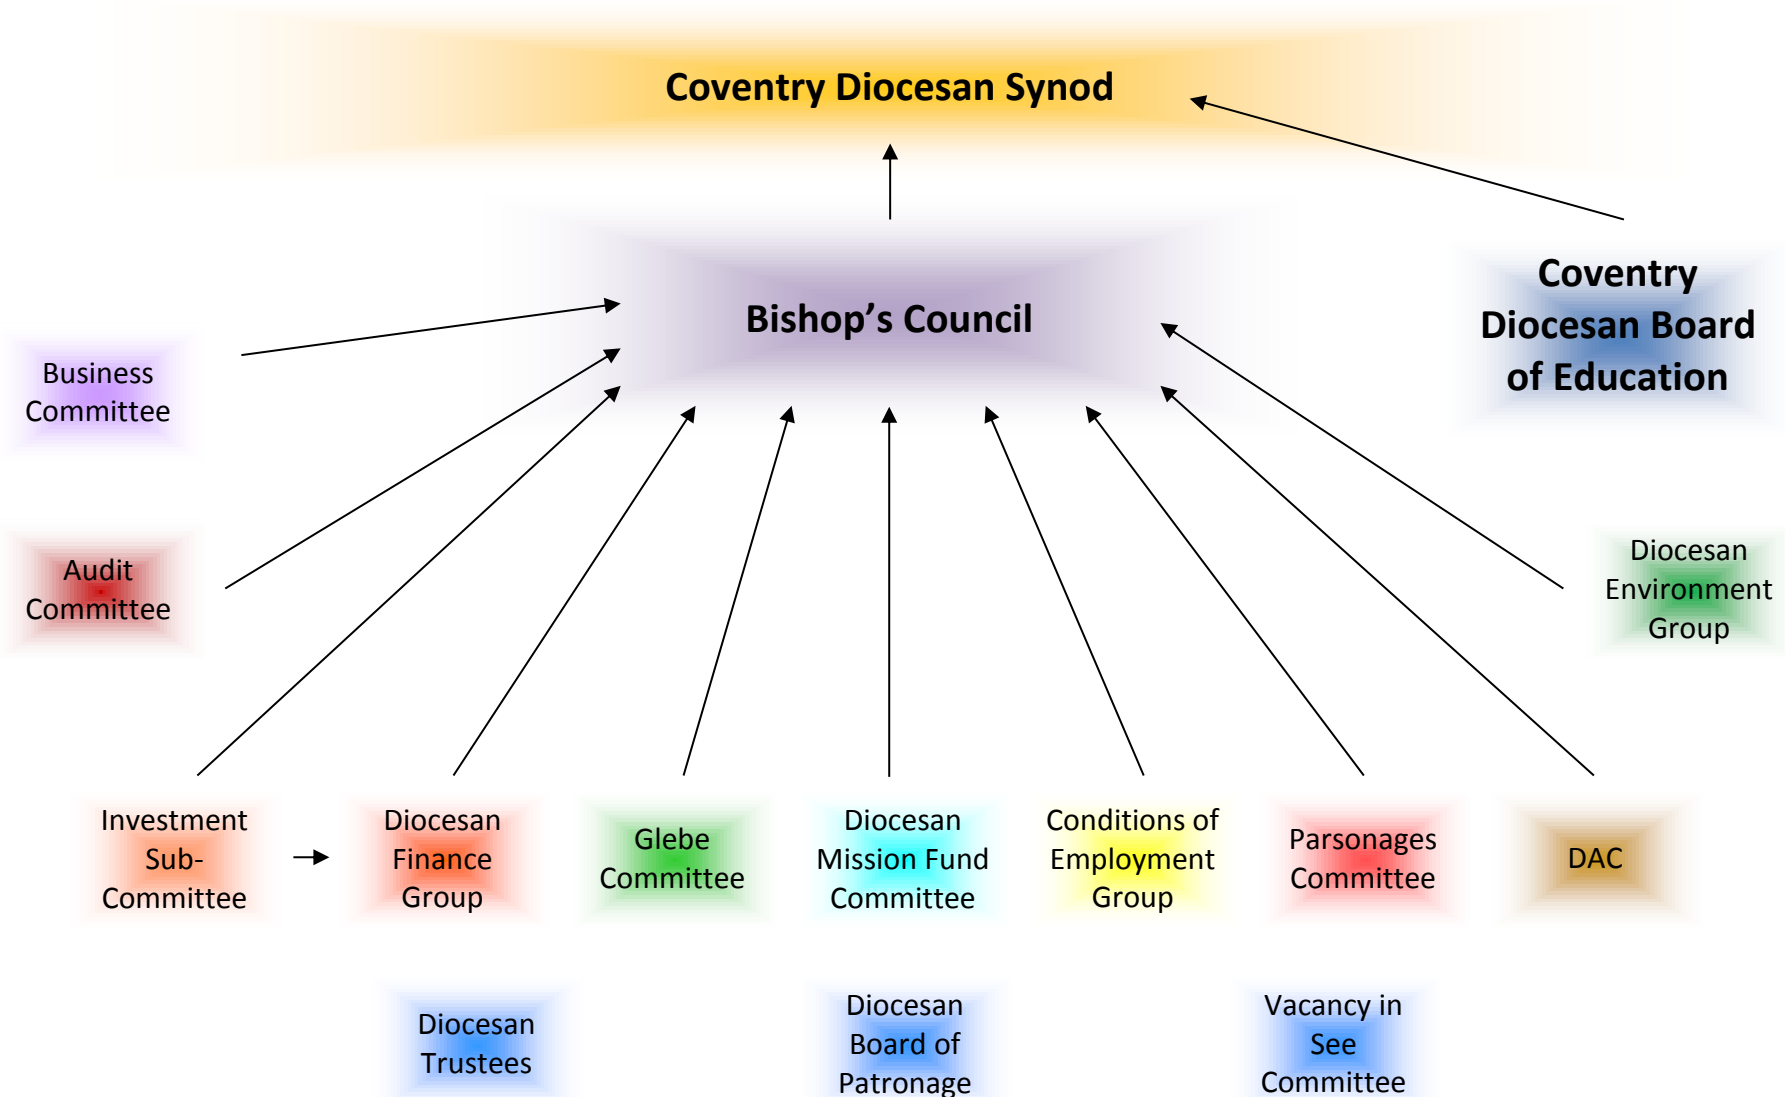

Diocese of Coventry: Committee Structure

*1 Cathedral, 11 deaneries, 198 parishes and 75 schools in Coventry and Warwickshire
Worshipping God, making new disciples and transforming communities*

The eight essential qualities of healthy growing churches include 'Functional Structures':
Organisational and leadership structures which enable rather than obstruct and are flexible enough to change when necessary.